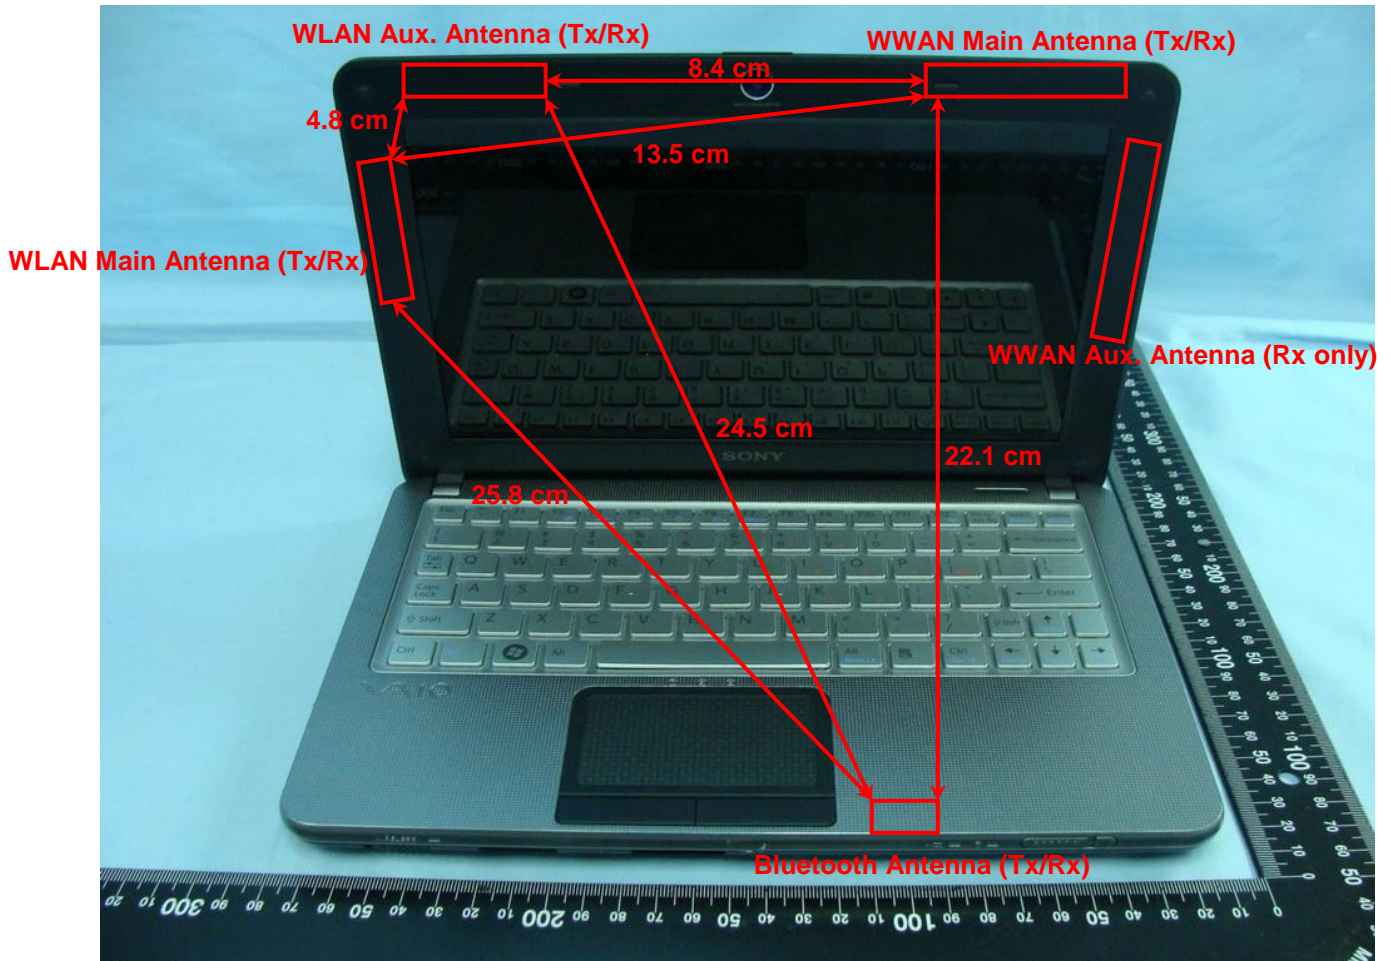

Host: Notebook Computer (SONY / PCG-2121** (*=0~9, A~Z or blank))

Color: Blue