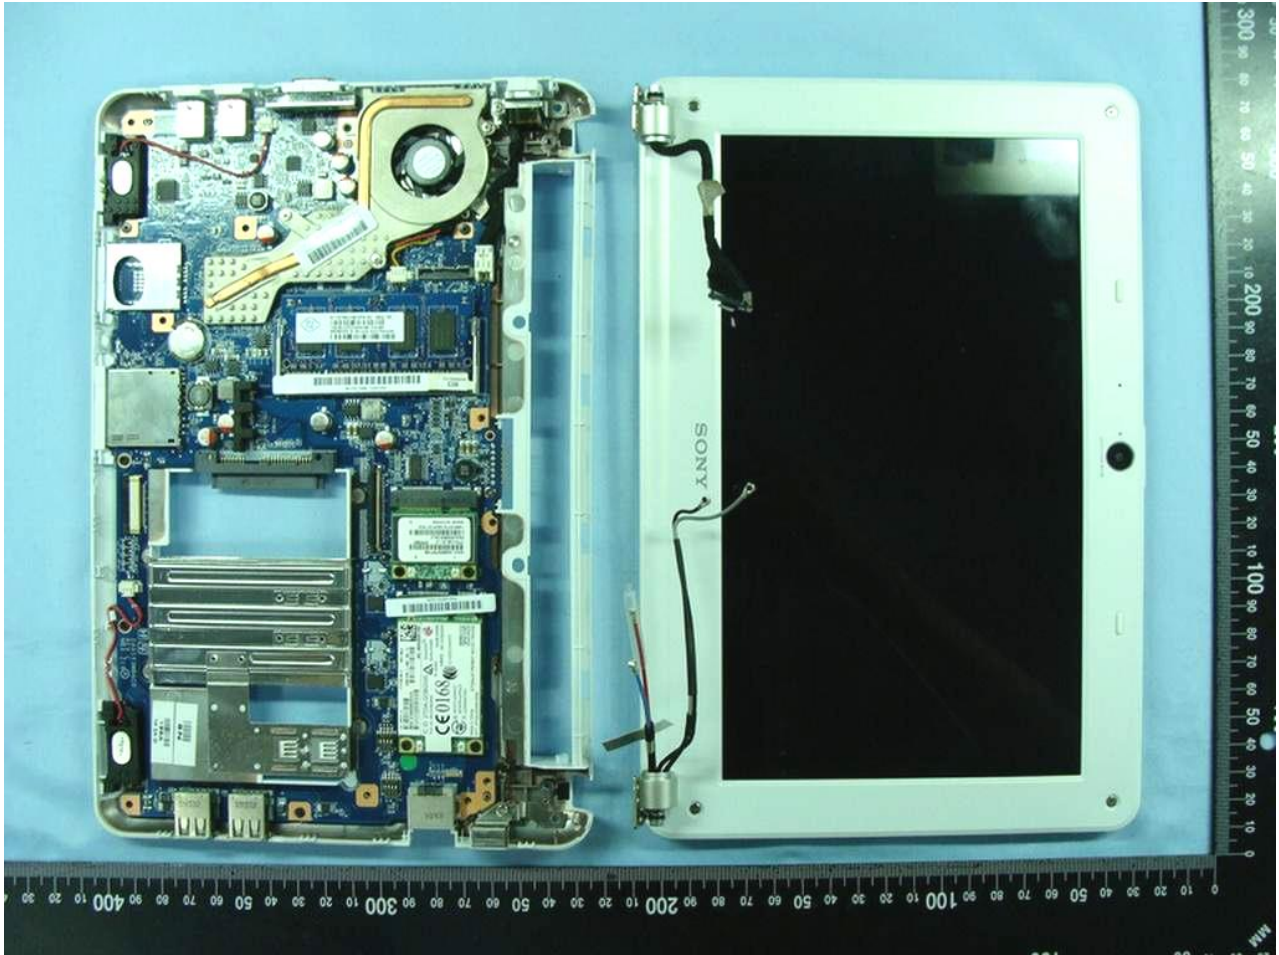

Battery 2

Host: Notebook Computer (SONY / PCG-2121\*\* (\*=0~9, A~Z or blank))

#### 4. Internal Photograph of the Host

Host: Notebook Computer (SONY / PCG-2121\*\* (\*=0~9, A~Z or blank))

Host: Notebook Computer (SONY / PCG-2121\*\* (\*=0~9, A~Z or blank))

Host: Notebook Computer (SONY / PCG-2121\*\* (\*=0~9, A~Z or blank))