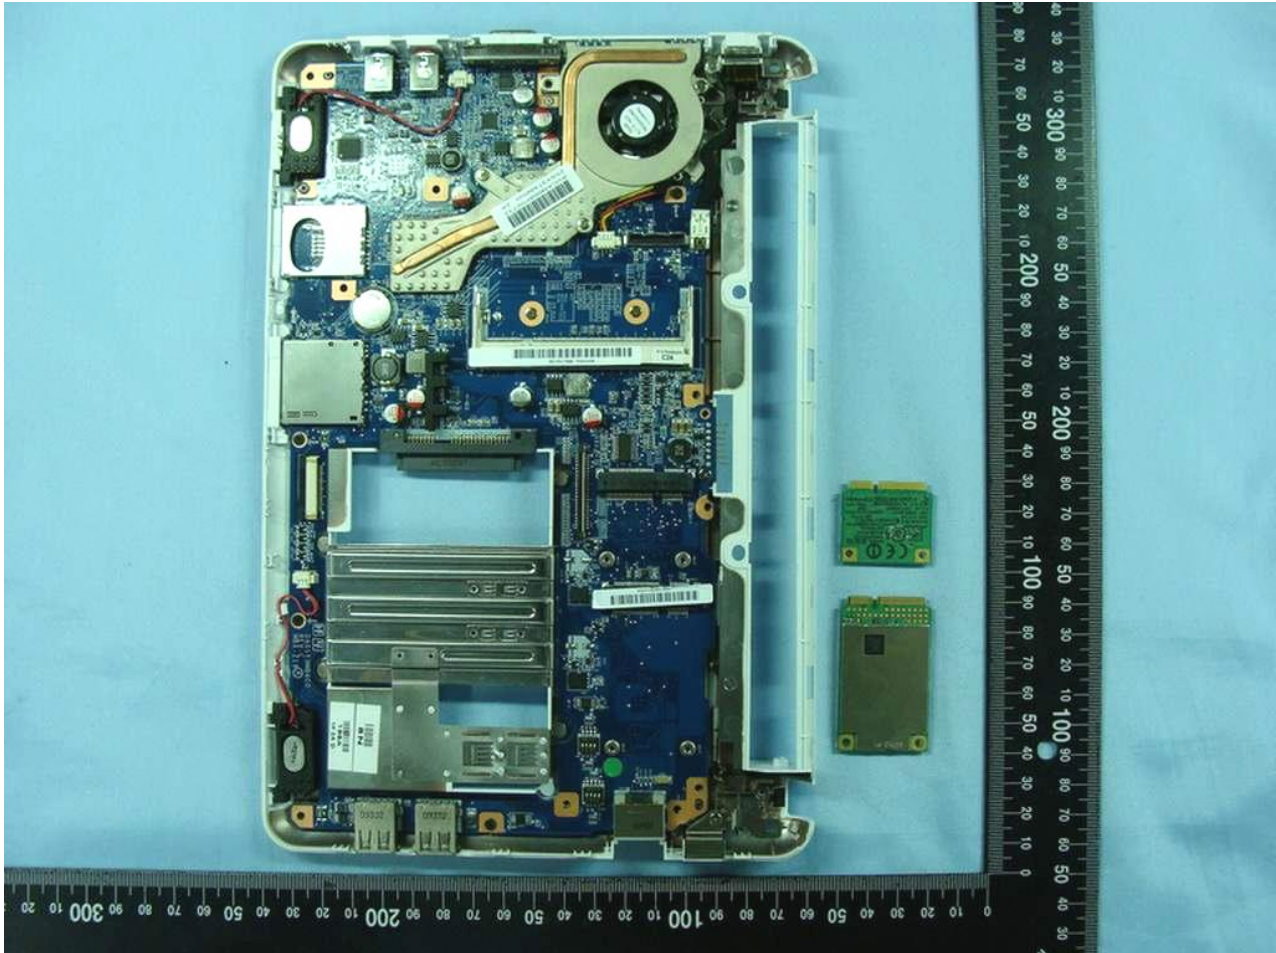

Battery 2

Host: Notebook Computer (SONY / PCG-2121\*\* (\*=0~9, A~Z or blank))

#### 4. Internal Photograph of the Host

Host: Notebook Computer (SONY / PCG-2121\*\* (\*=0~9, A~Z or blank))

Host: Notebook Computer (SONY / PCG-2121\*\* (\*=0~9, A~Z or blank))

Host: Notebook Computer (SONY / PCG-2121\*\* (\*=0~9, A~Z or blank))