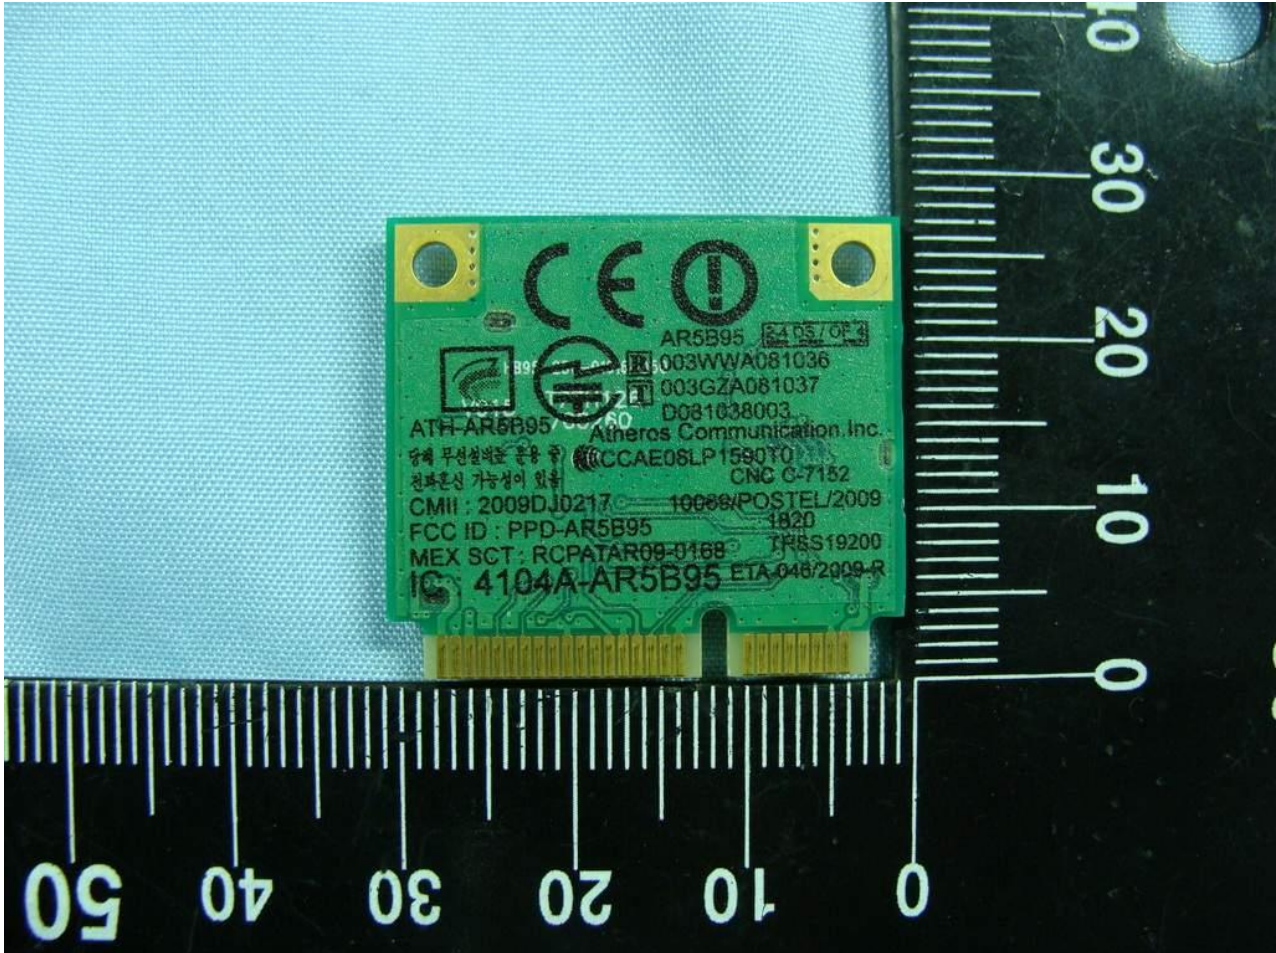

WLAN Module

Host: Notebook Computer (SONY / PCG-2121** (*=0~9, A~Z or blank))