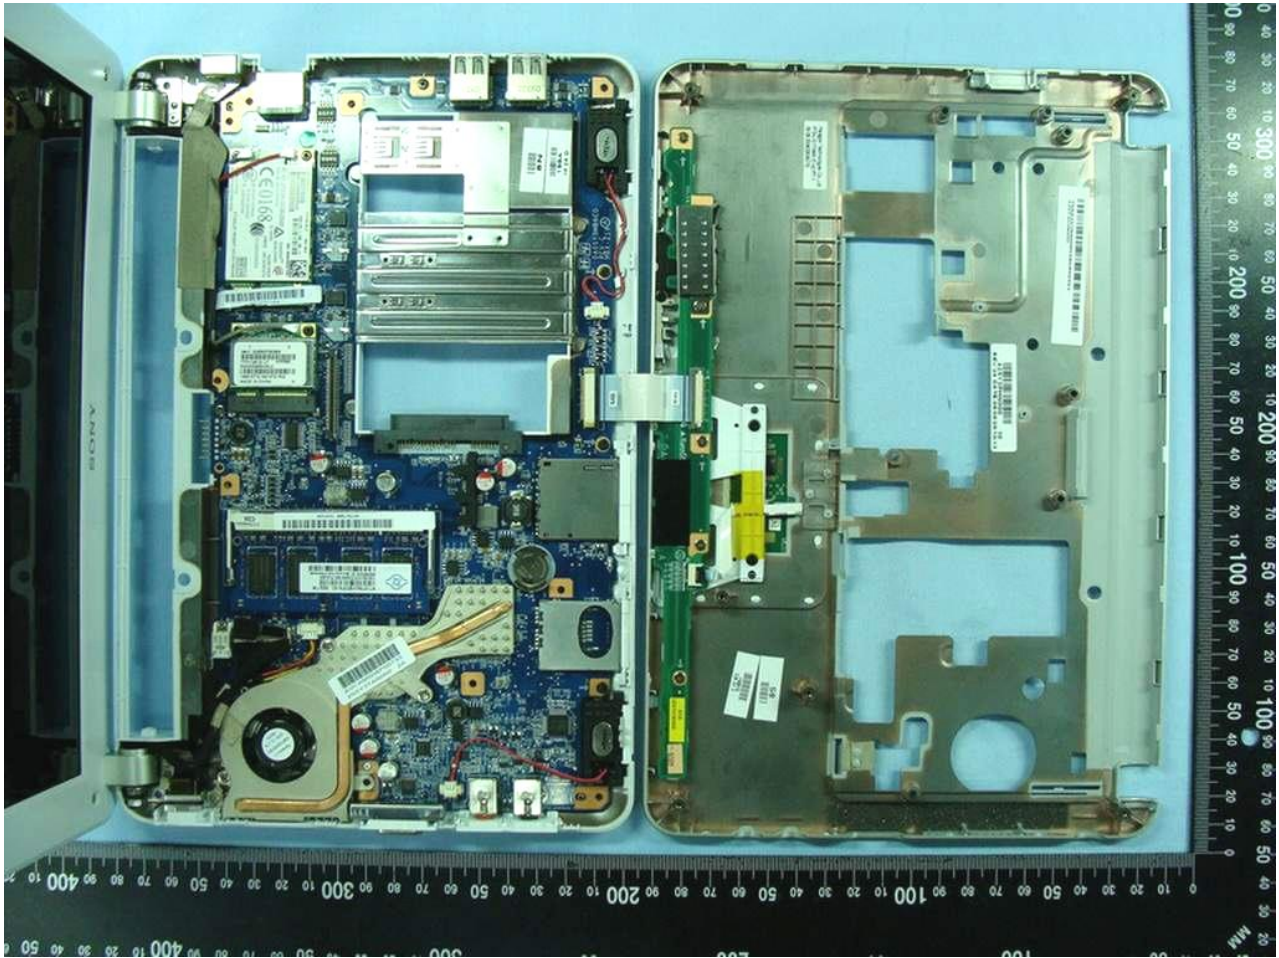

4. Internal Photograph of the Host

Host: Notebook Computer (SONY / PCG-2121** (*=0~9, A~Z or blank))