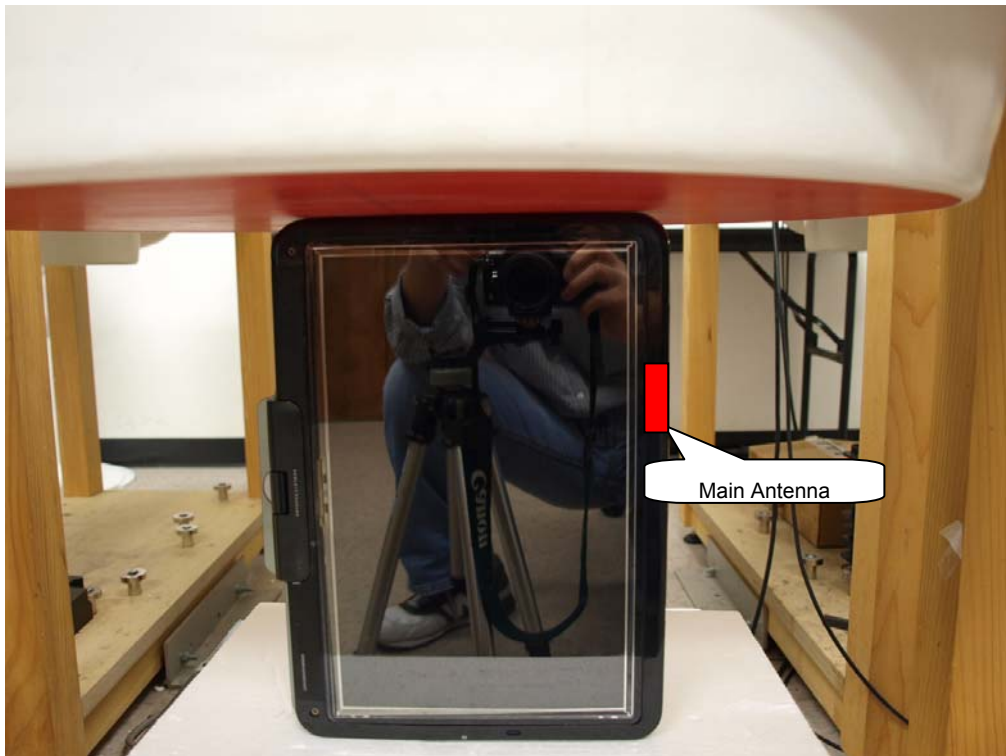

14. TEST SETUP PHOTO

Laptop Mode with Flat Phantom

Tablet Mode 1: Edge - Primary Landscape

Tablet Mode 2: Edge – Secondary Landscape

Tablet Mode 3: Edge – Primary Portrait

Tablet Mode 4: Edge – Secondary Portrait

Tablet Mode 5: Bottom Face – Lap-held

15. HOST DEVICE PHOTO

HP HSTNN-I77C Tablet

END OF REPORT