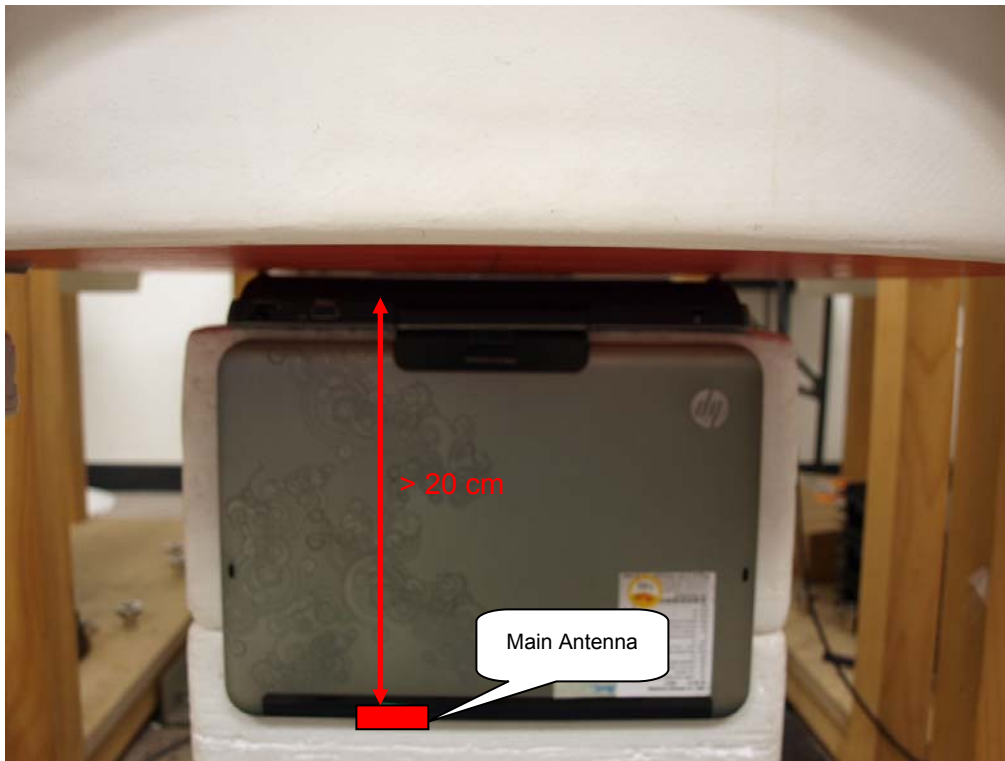

14. TEST SETUP PHOTO

Laptop Mode with Flat Phantom

Tablet Mode 1: Edge - Primary Landscape

Tablet Mode 2: Edge – Secondary Landscape

Tablet Mode 3: Edge – Primary Portrait

Tablet Mode 4: Edge – Secondary Portrait

Tablet Mode 5: Bottom Face – Lap-held

15. HOST DEVICE PHOTO

HP HSTNN-I77C Tablet

END OF REPORT