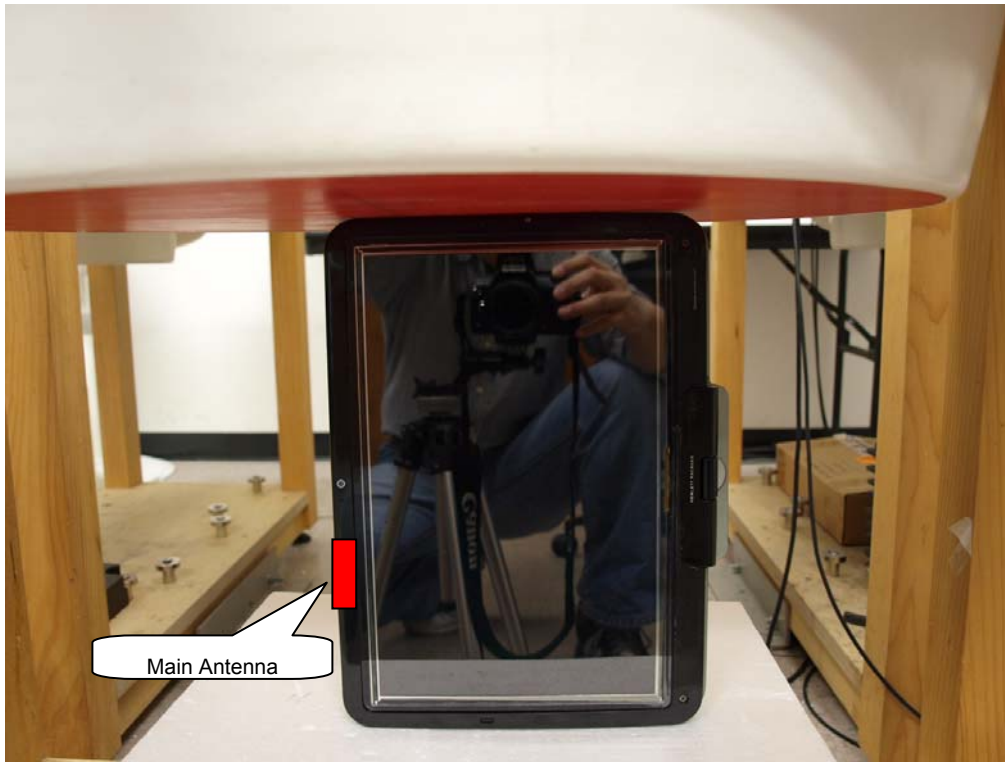

14. TEST SETUP PHOTO

Laptop Mode with Flat Phantom

Tablet Mode 1: Edge - Primary Landscape

Tablet Mode 2: Edge – Secondary Landscape

Tablet Mode 3: Edge – Primary Portrait

Tablet Mode 4: Edge – Secondary Portrait

Tablet Mode 5: Bottom Face – Lap-held

15. HOST DEVICE PHOTO

HP HSTNN-I77C Tablet

END OF REPORT