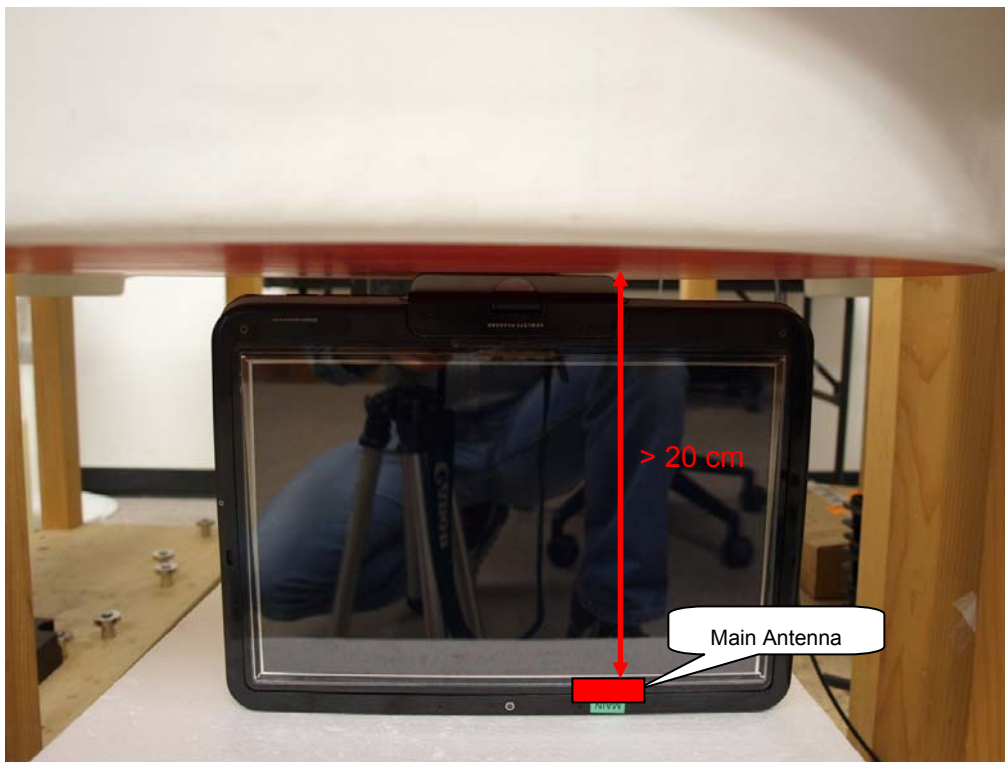

14. TEST SETUP PHOTO

Laptop Mode with Flat Phantom

Tablet Mode 1: Edge - Primary Landscape

Tablet Mode 2: Edge – Secondary Landscape

Tablet Mode 3: Edge – Primary Portrait

Tablet Mode 4: Edge – Secondary Portrait

Tablet Mode 5: Bottom Face – Lap-held

15. HOST DEVICE PHOTO

HP HSTNN-I77C Tablet

END OF REPORT