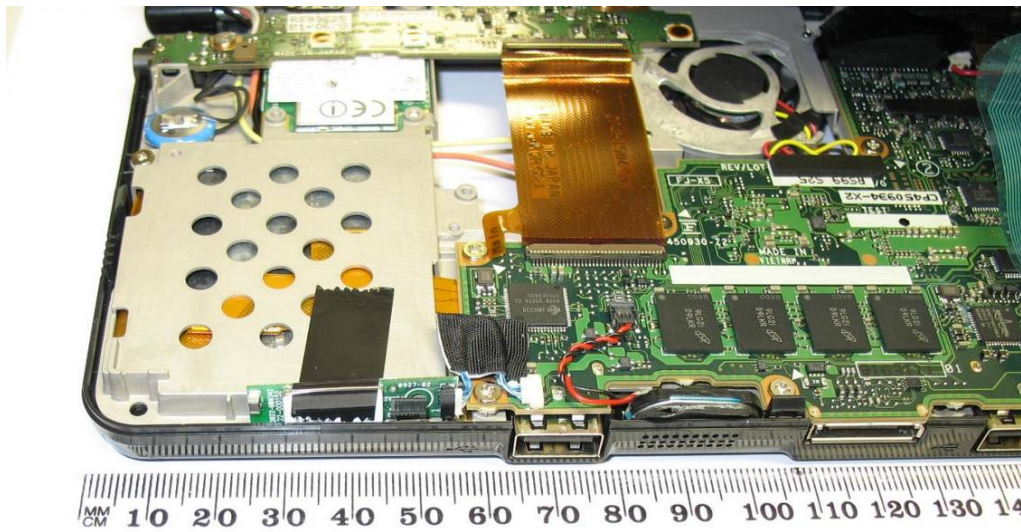

APPENDIX A1 TEST SAMPLE PHOTOGRAPHS

UH900 / U900 Host - Conventional Laptop Configuration

Model: AR5B91 – WLAN Module

Front

Back

APPENDIX A2 TEST SAMPLE PHOTOGRAPHS

Battery 1

Battery 2

APPENDIX A3 TEST SAMPLE PHOTOGRAPHS

AR5B91 inside the Fujitsu NOTEBOOK Computer

APPENDIX A4 TEST SAMPLE PHOTOGRAPHS