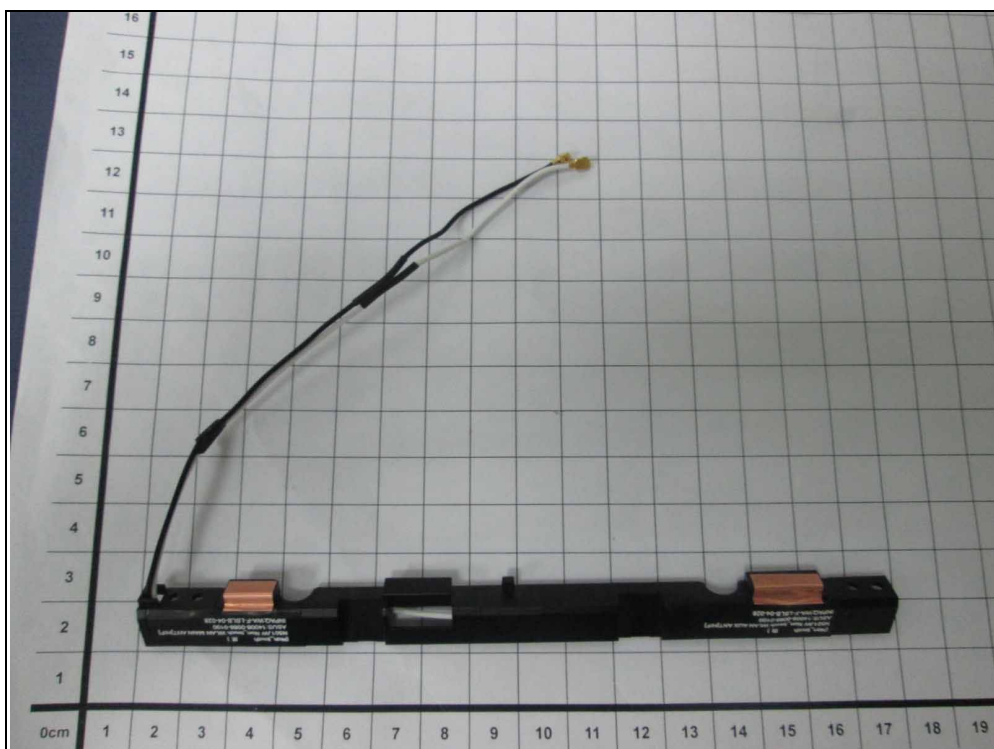

CONSTRUCTION PHOTOS OF EUT

Antenna 1 & 2: Brand: WNC ; Model: 81.EBJ15.005

Rev 1.0

Antenna 3: Brand: INPAQ ; Model: WA-F-LBLB-04-028

Rev 1.0