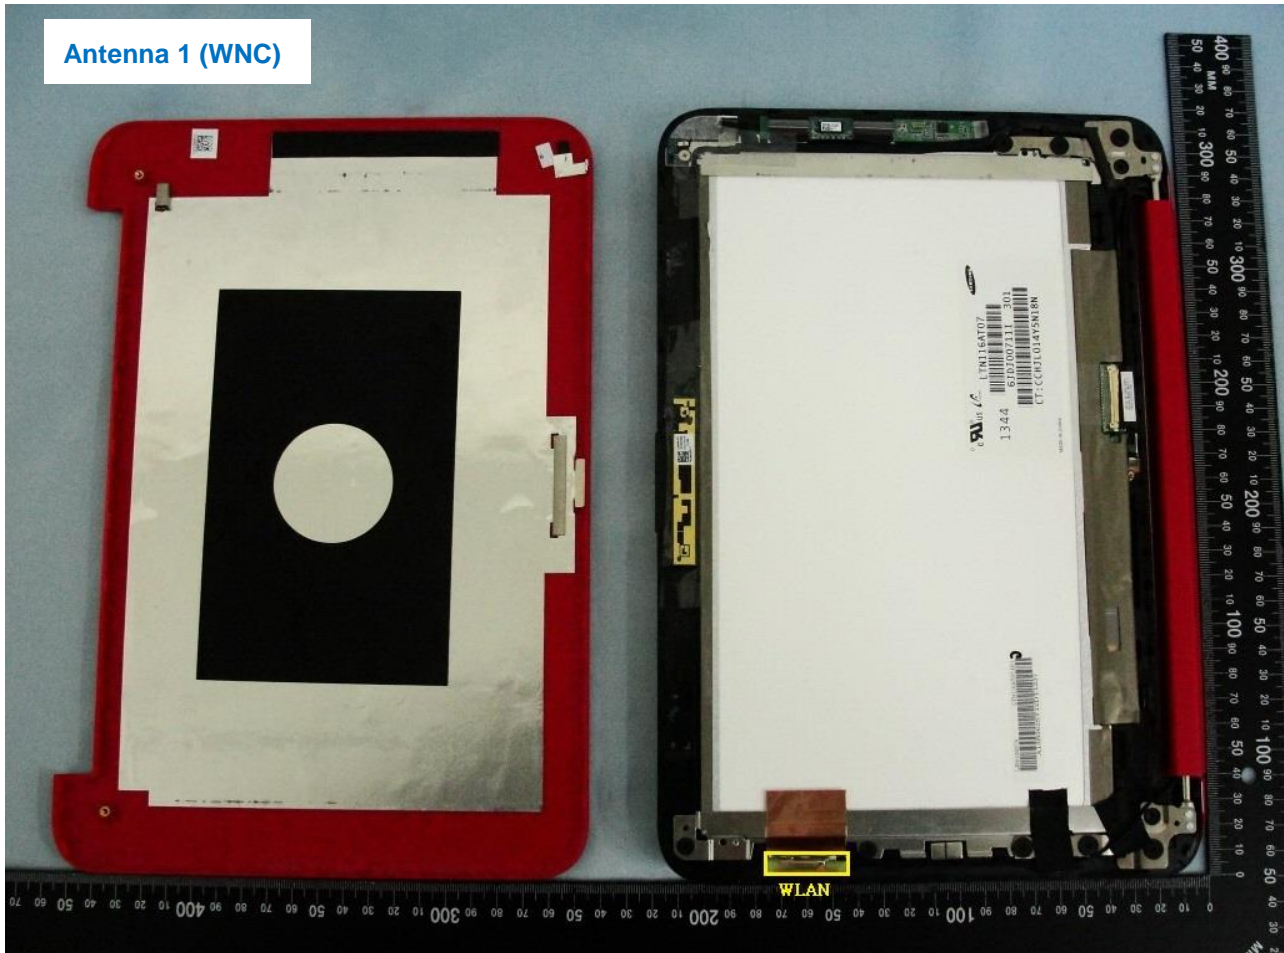

4. Internal Photograph of the Host

Host: Notebook PC (Brand Name: Hewlett-Packard / Model Name: TPN-C115)

Host: Notebook PC (Brand Name: Hewlett-Packard / Model Name: TPN-C115)

Host: Notebook PC (Brand Name: Hewlett-Packard / Model Name: TPN-C115)