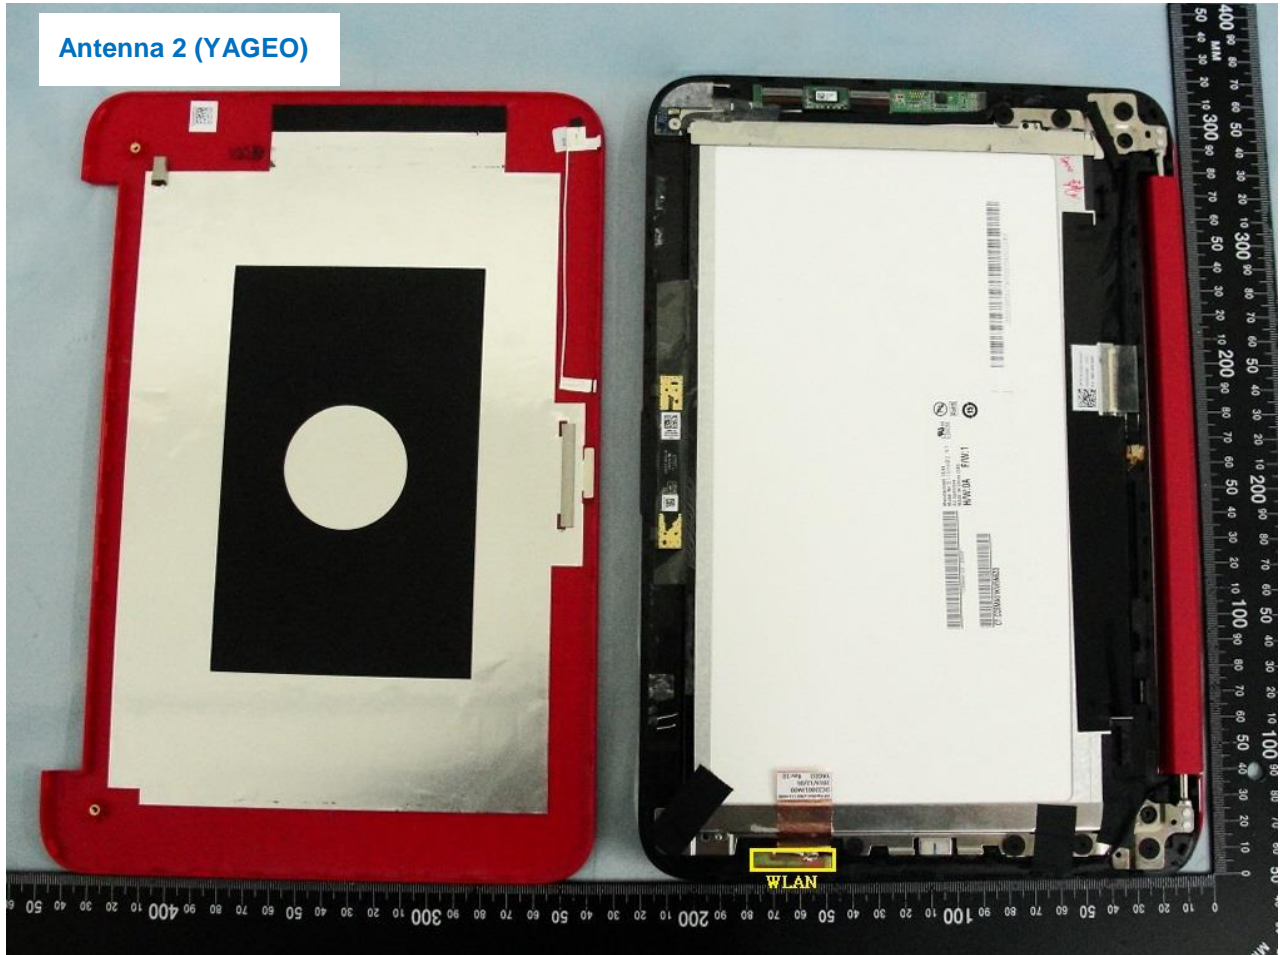

4. Internal Photograph of the Host

Host: Notebook PC (Brand Name: Hewlett-Packard / Model Name: TPN-C115)

Host: Notebook PC (Brand Name: Hewlett-Packard / Model Name: TPN-C115)

Host: Notebook PC (Brand Name: Hewlett-Packard / Model Name: TPN-C115)