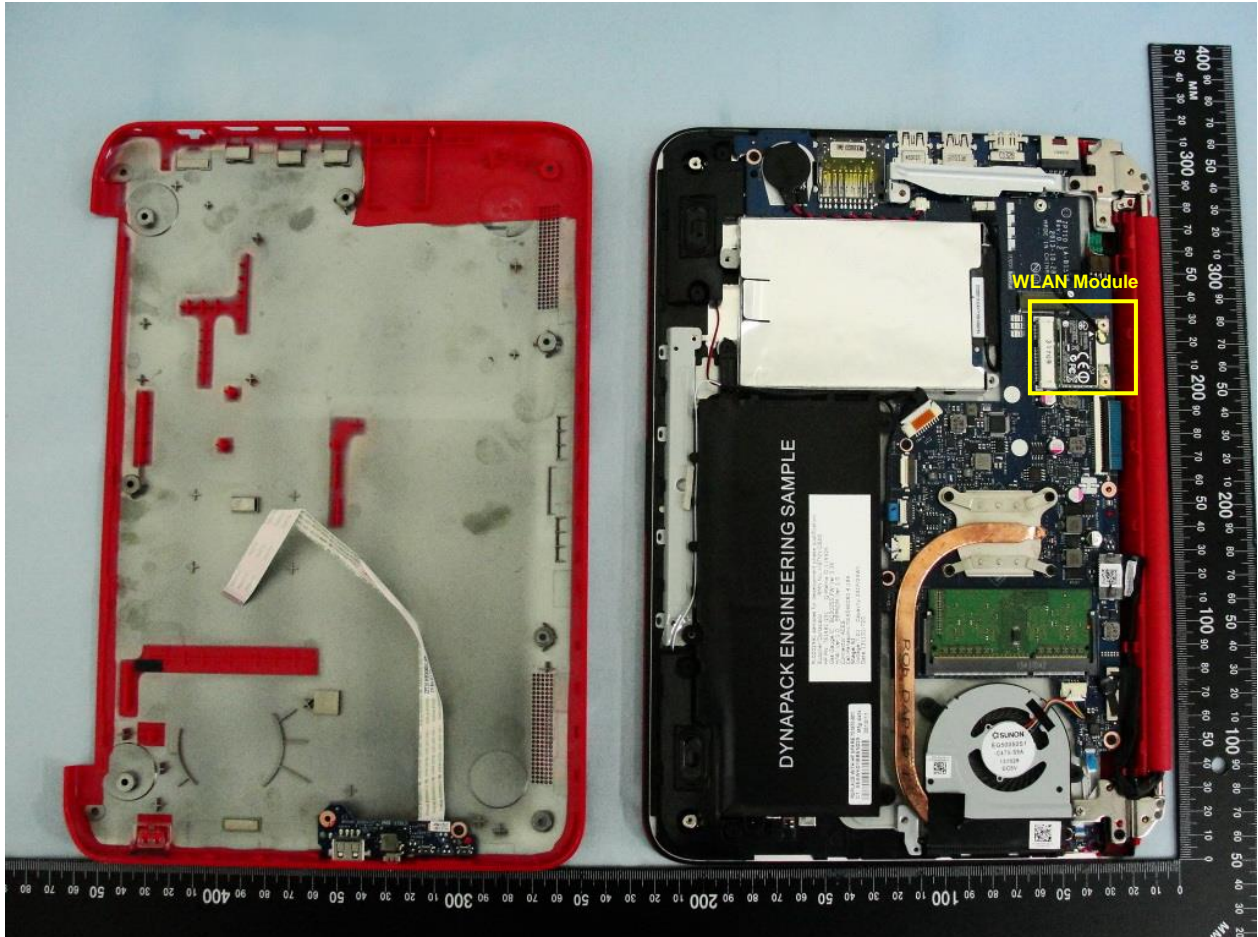

4. Internal Photograph of the Host

Host: Notebook PC (Brand Name: Hewlett-Packard / Model Name: TPN-C115)

Host: Notebook PC (Brand Name: Hewlett-Packard / Model Name: TPN-C115)

Host: Notebook PC (Brand Name: Hewlett-Packard / Model Name: TPN-C115)