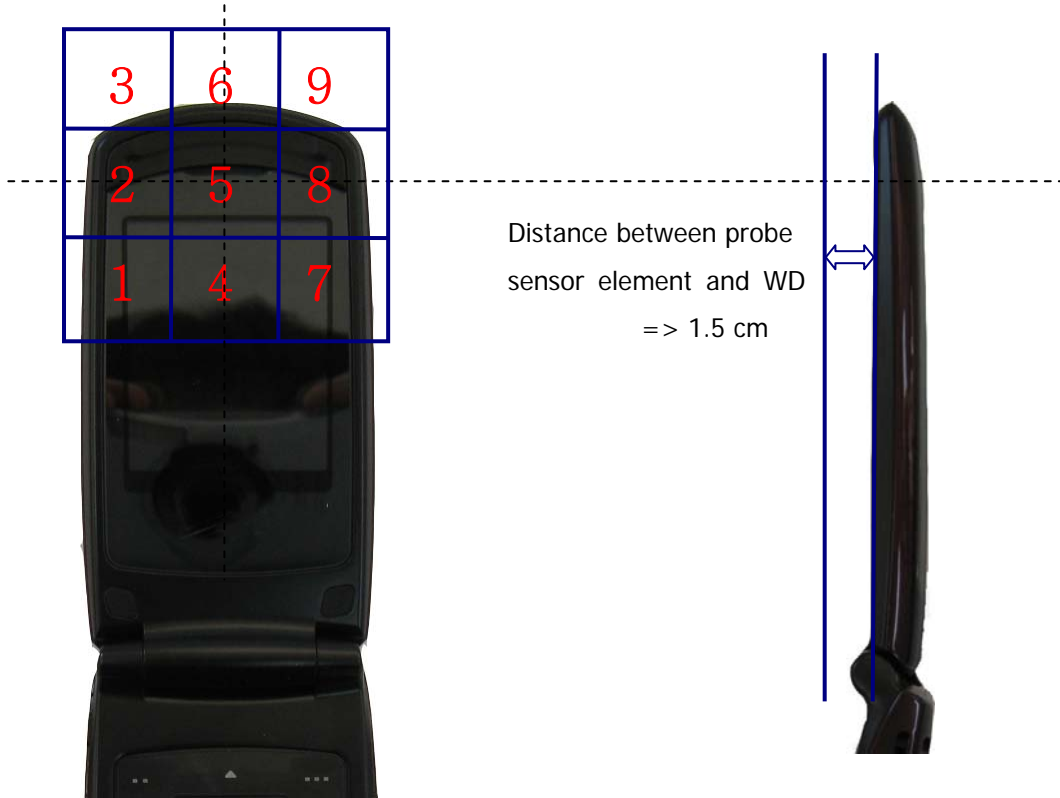

## **APPENDIX B (HAC TEST SET-UP PHOTO)**

---

■ Test Setup Photo

**5 X 5 Scan grid above WD**

**E-Field WD Scan overlay**

**H-Field WD Scan overlay**