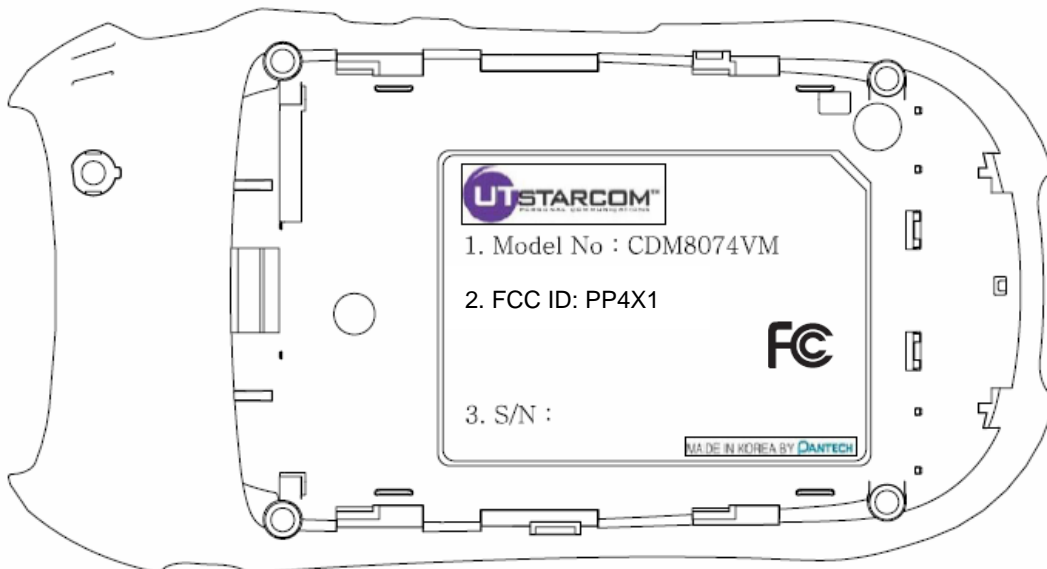

## E . FCC ID LABEL/ LOCATION

---

## FCC ID: PP4X1

**Note: The FCC Label will be visible at the time of purchase.**