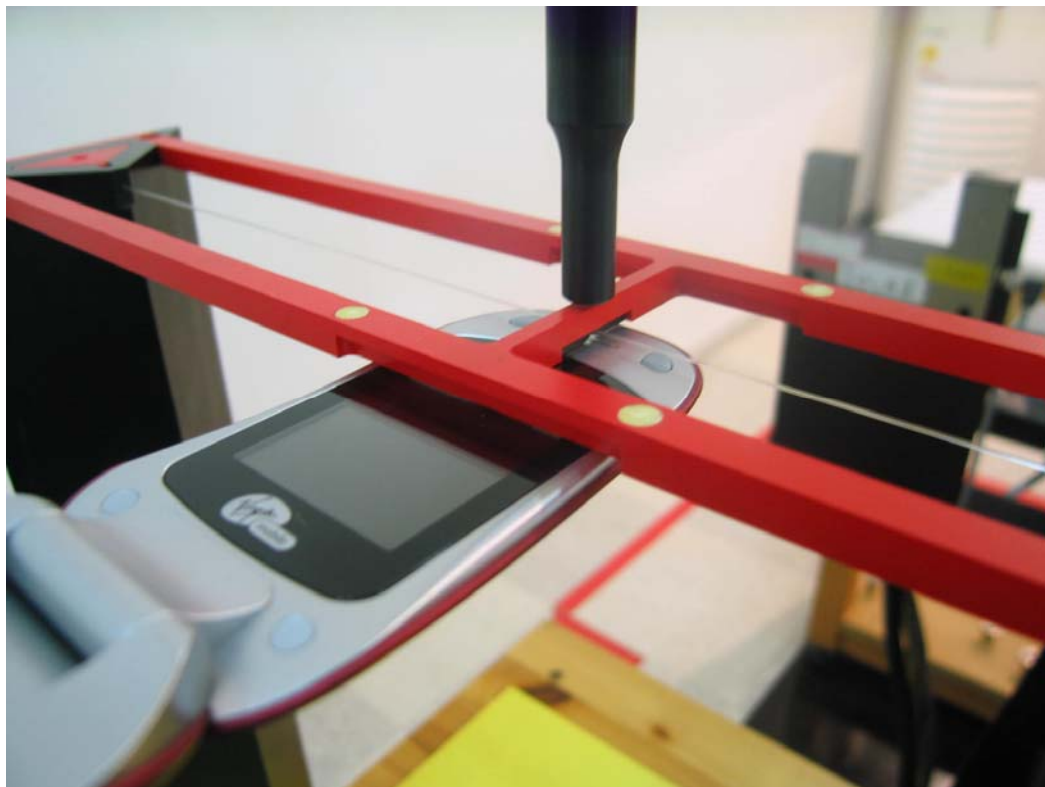

APPENDIX B (HAC TEST SET-UP PHOTO)

■ Test Setup Photo

5 X 5 Scan grid above WD

E-Field WD Scan overlay

H-Field WD Scan overlay