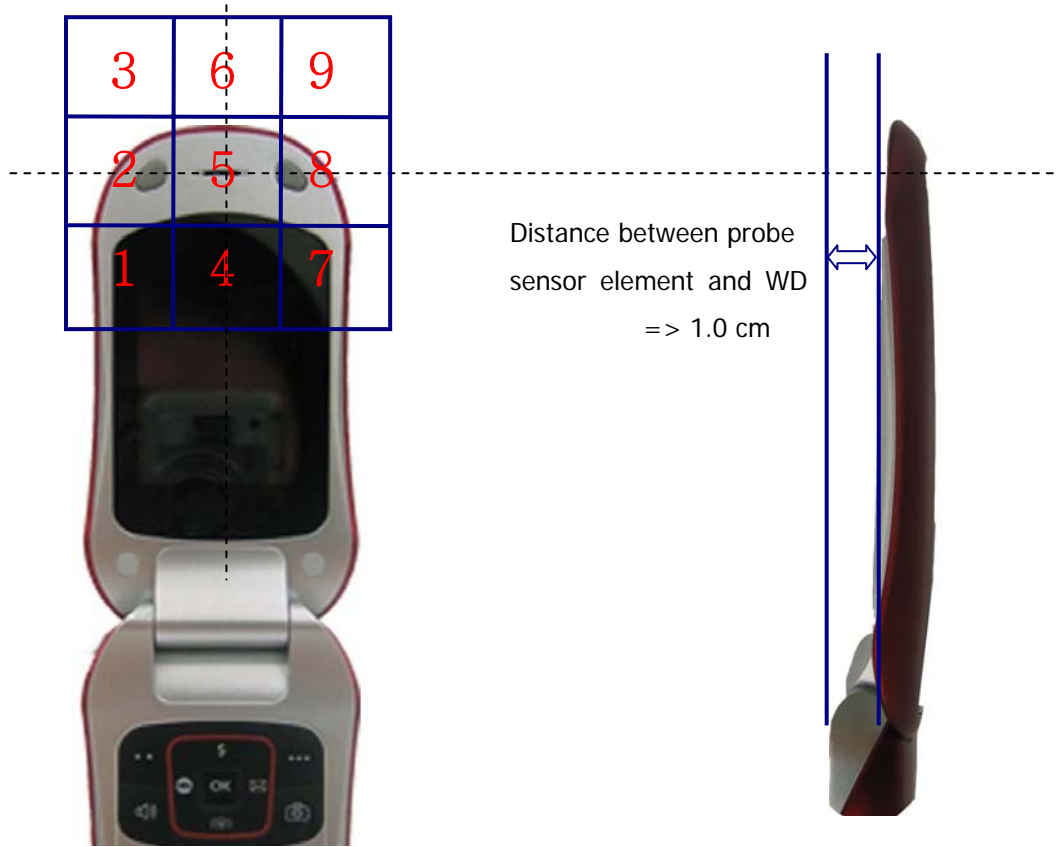

APPENDIX B (HAC TEST SET-UP PHOTO)

■ Test Setup Photo

5 X 5 Scan grid above WD

E-Field WD Scan overlay

H-Field WD Scan overlay