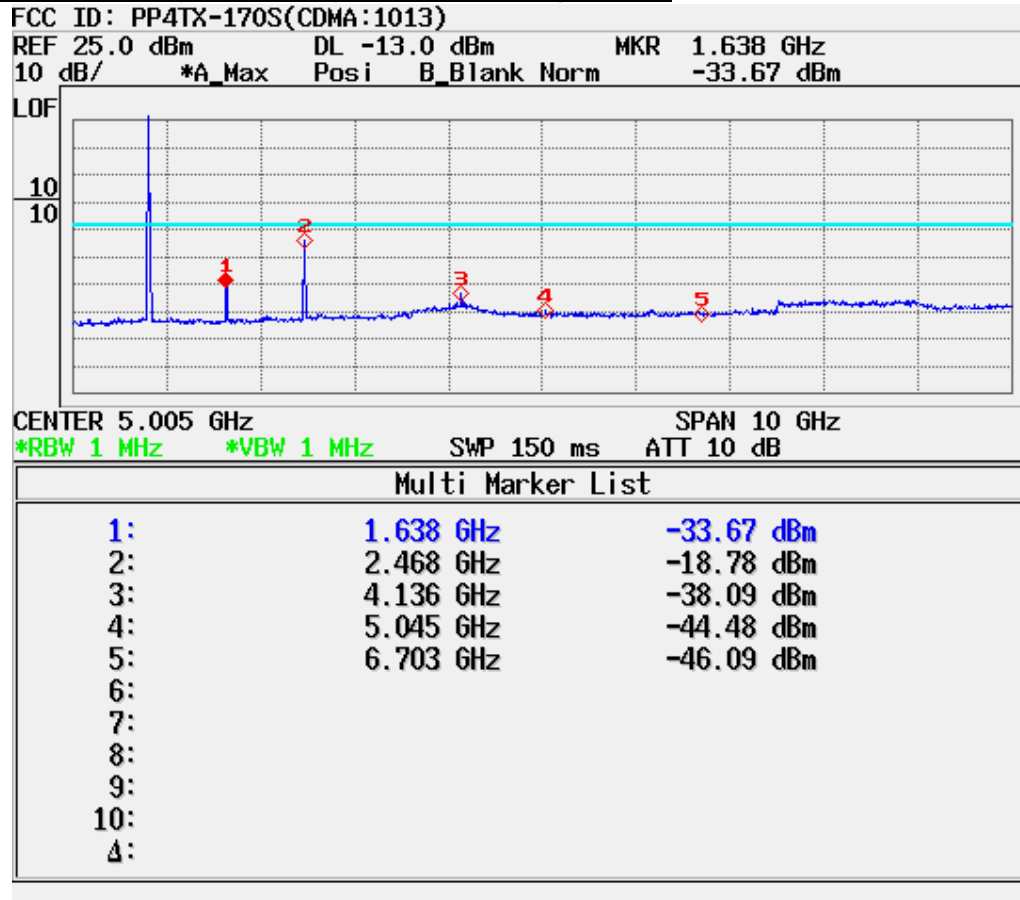

## ATTACHMENT D – TEST PLOTS

### ■ CDMA MODE (1013 CH.) Conducted Spurious

■ **CDMA MODE (0363 CH.) Conducted Spurious**

■ CDMA MODE (0777 CH.) Conducted Spurious

■ PCS CDMA MODE (0025 CH.) Conducted Spurious

■ PCS CDMA MODE (0600 CH.) Conducted Spurious

■ PCS CDMA MODE (1175 CH.) Conducted Spurious

■ CDMA MODE (0363 CH.) : Channel Power

■ PCS CDMA MODE (0600 CH.) : Channel Power

■ CDMA Mode (0363 CH.) : Occupied Bandwidth

■ PCS CDMA Mode (0600 CH) : Occupied Bandwidth

■ CDMA Cellular (643 CH.) Upper Edge- Block A

■ CDMA Cellular (690 CH.) Lower Edge- Block B

■ CDMA Cellular (310 CH.) Upper Edge- Block A

■ CDMA Cellular (357 CH.) Lower Edge- Block B

■ CDMA Cellular (1013 CH.) Band Edge