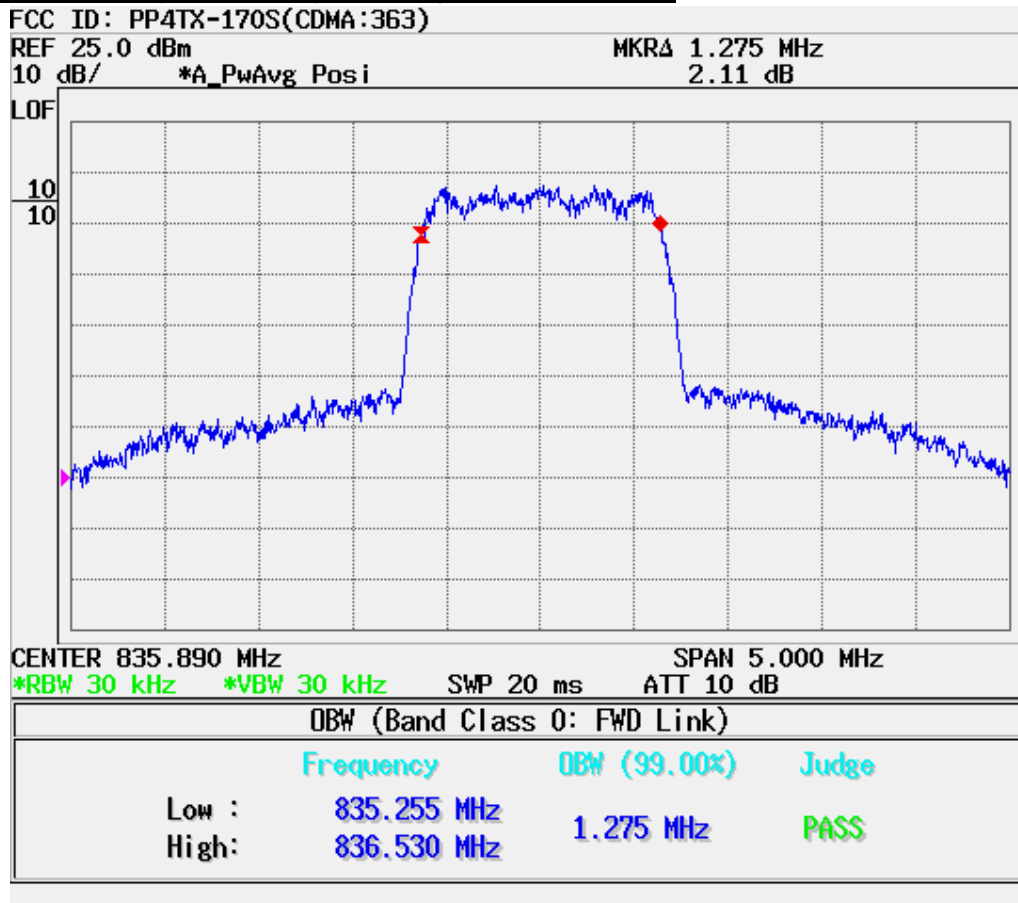

### ■ CDMA MODE (1013 CH.) Conducted Spurious

■ **CDMA MODE (0363 CH.) Conducted Spurious**

■ CDMA MODE (0777 CH.) Conducted Spurious

■ PCS CDMA MODE (0025 CH.) Conducted Spurious

■ PCS CDMA MODE (0600 CH.) Conducted Spurious

■ PCS CDMA MODE (1175 CH.) Conducted Spurious

■ CDMA MODE (0363 CH.) : Channel Power

■ PCS CDMA MODE (0600 CH.) : Channel Power

■ CDMA Mode (0363 CH.) : Occupied Bandwidth

■ PCS CDMA Mode (0600 CH) : Occupied Bandwidth

■ CDMA Cellular (643 CH.) Upper Edge- Block A

■ CDMA Cellular (690 CH.) Lower Edge- Block B

■ CDMA Cellular (310 CH.) Upper Edge- Block A

■ CDMA Cellular (357 CH.) Lower Edge- Block B

■ CDMA Cellular (1013 CH.) Band Edge

■ CDMA Cellular (777 CH.) Band Edge

■ CDMA Cellular (693 CH.) Upper Edge- Block A

■ CDMA Cellular (740 CH.) Lower Edge- Block B

■ **PCS Mode (875 CH.) Block Edge**

■ PCS Mode (925 CH.) Block Edge

■ PCS Mode (775 CH.) Block Edge