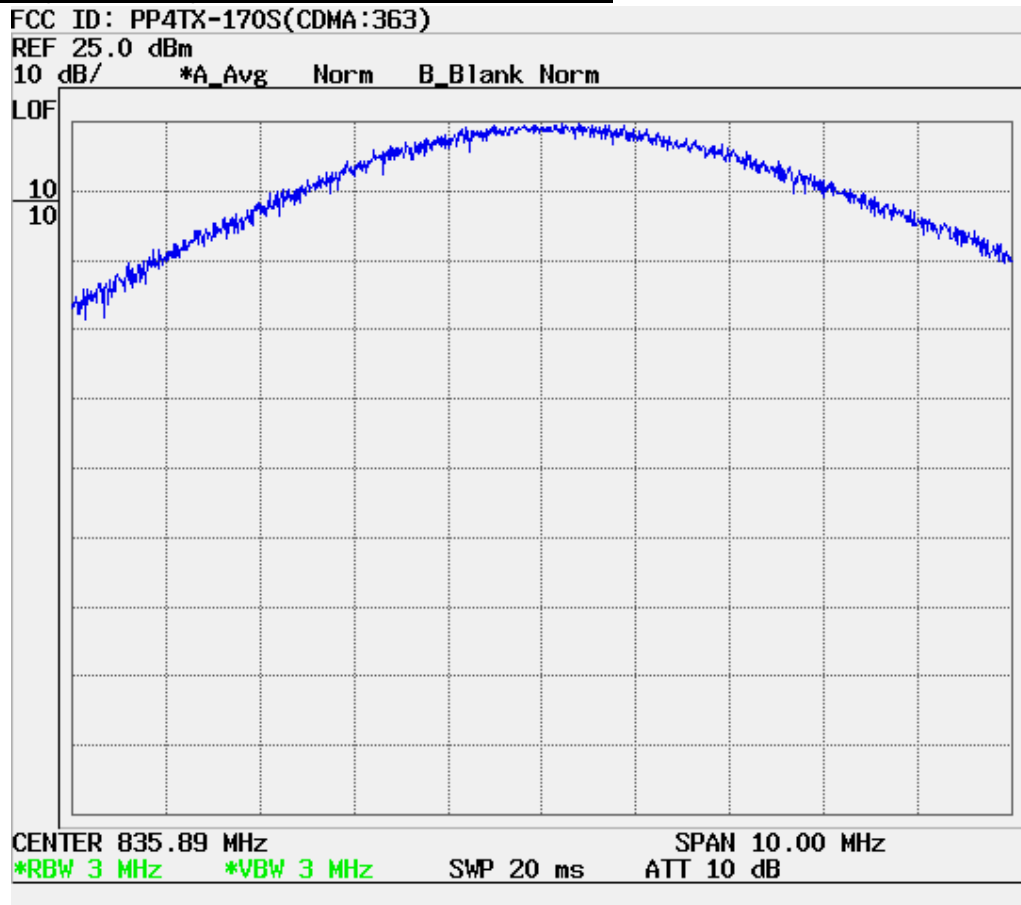

■ PCS Mode Band Edge (25 CH.)

■ PCS Mode Band Edge (1175 CH.)

■ CDMA (1013 CH) Test Mode: POWER OUT

■ **CDMA (0363 CH) Test Mode: POWER OUT**

■ **CDMA (0777 CH) Test Mode: POWER OUT**

■ PCS CDMA (0025 CH) Test Mode: POWER OUT

■ **PCS CDMA (0600 CH) Test Mode: POWER OUT**

■ PCS CDMA (1175 CH) Test Mode: POWER OUT