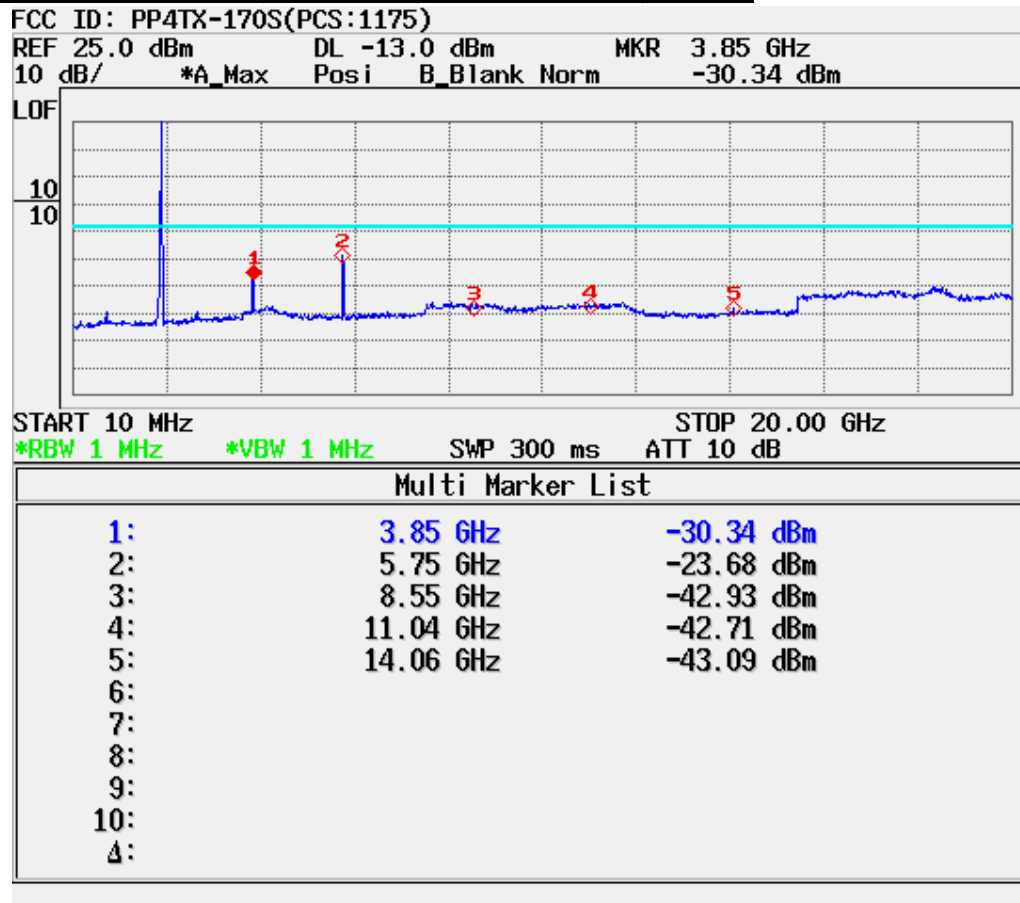

### ■ CDMA MODE (1013 CH.) Conducted Spurious

■ **CDMA MODE (0363 CH.) Conducted Spurious**

■ CDMA MODE (0777 CH.) Conducted Spurious

■ PCS CDMA MODE (0025 CH.) Conducted Spurious

■ PCS CDMA MODE (0600 CH.) Conducted Spurious

■ PCS CDMA MODE (1175 CH.) Conducted Spurious

■ CDMA MODE (0363 CH.) : Channel Power

■ PCS CDMA MODE (0600 CH.) : Channel Power

■ CDMA Mode (0363 CH.) : Occupied Bandwidth

■ PCS CDMA Mode (0600 CH) : Occupied Bandwidth

■ CDMA Cellular (643 CH.) Upper Edge- Block A

■ CDMA Cellular (690 CH.) Lower Edge- Block B

■ CDMA Cellular (310 CH.) Upper Edge- Block A

■ CDMA Cellular (357 CH.) Lower Edge- Block B

■ CDMA Cellular (1013 CH.) Band Edge