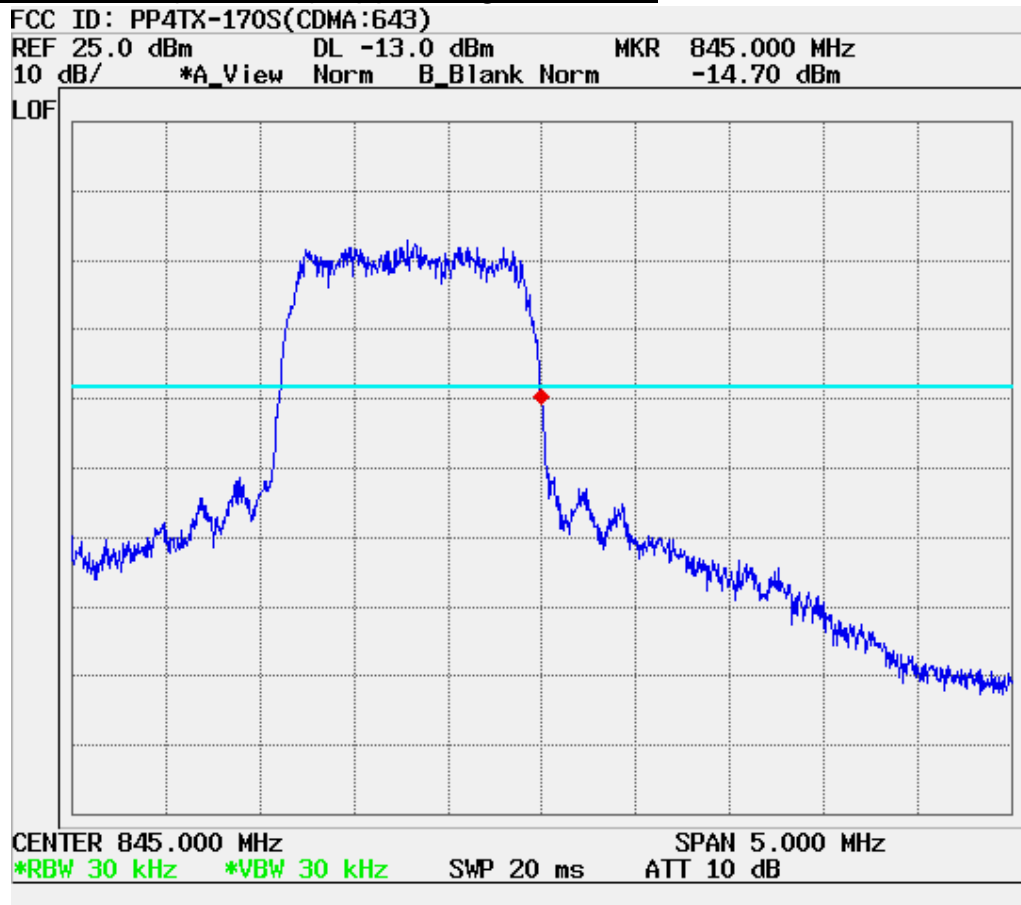

### ■ CDMA MODE (1013 CH.) Conducted Spurious

■ **CDMA MODE (0363 CH.) Conducted Spurious**

■ CDMA MODE (0777 CH.) Conducted Spurious

■ PCS CDMA MODE (0025 CH.) Conducted Spurious

■ PCS CDMA MODE (0600 CH.) Conducted Spurious

■ PCS CDMA MODE (1175 CH.) Conducted Spurious

■ CDMA MODE (0363 CH.) : Channel Power

■ PCS CDMA MODE (0600 CH.) : Channel Power

■ CDMA Mode (0363 CH.) : Occupied Bandwidth

■ PCS CDMA Mode (0600 CH) : Occupied Bandwidth

■ CDMA Cellular (643 CH.) Upper Edge- Block A

■ CDMA Cellular (690 CH.) Lower Edge- Block B

■ CDMA Cellular (310 CH.) Upper Edge- Block A

■ CDMA Cellular (357 CH.) Lower Edge- Block B

■ CDMA Cellular (1013 CH.) Band Edge

■ CDMA Cellular (777 CH.) Band Edge

■ CDMA Cellular (693 CH.) Upper Edge- Block A

■ CDMA Cellular (740 CH.) Lower Edge- Block B

■ **PCS Mode (875 CH.) Block Edge**

■ PCS Mode (925 CH.) Block Edge

■ PCS Mode (775 CH.) Block Edge