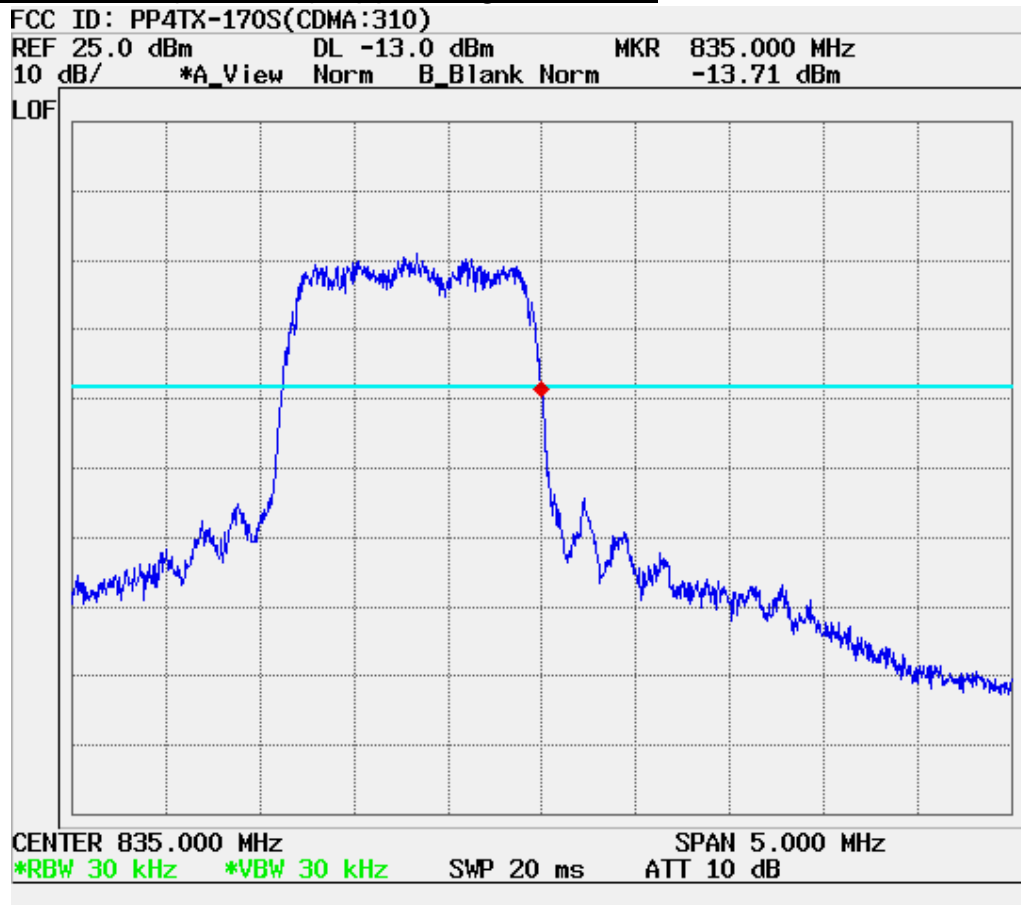

### ■ CDMA MODE (1013 CH.) Conducted Spurious

■ **CDMA MODE (0363 CH.) Conducted Spurious**

■ CDMA MODE (0777 CH.) Conducted Spurious

■ PCS CDMA MODE (0025 CH.) Conducted Spurious

■ PCS CDMA MODE (0600 CH.) Conducted Spurious

■ PCS CDMA MODE (1175 CH.) Conducted Spurious

■ CDMA MODE (0363 CH.) : Channel Power

■ PCS CDMA MODE (0600 CH.) : Channel Power

■ CDMA Mode (0363 CH.) : Occupied Bandwidth

■ PCS CDMA Mode (0600 CH) : Occupied Bandwidth

■ CDMA Cellular (643 CH.) Upper Edge- Block A

■ CDMA Cellular (690 CH.) Lower Edge- Block B

■ CDMA Cellular (310 CH.) Upper Edge- Block A

■ CDMA Cellular (357 CH.) Lower Edge- Block B

■ CDMA Cellular (1013 CH.) Band Edge

■ CDMA Cellular (777 CH.) Band Edge

■ CDMA Cellular (693 CH.) Upper Edge- Block A

■ CDMA Cellular (740 CH.) Lower Edge- Block B

■ **PCS Mode (875 CH.) Block Edge**

■ PCS Mode (925 CH.) Block Edge

■ PCS Mode (775 CH.) Block Edge