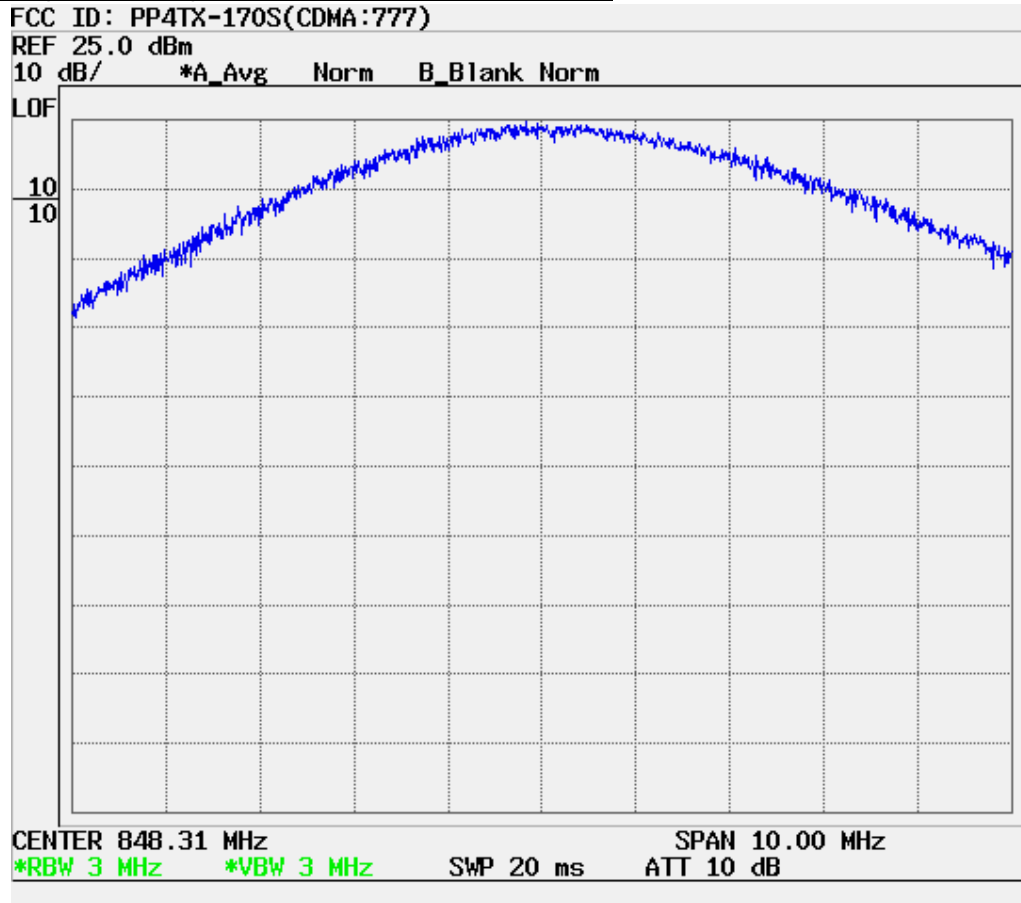

■ PCS Mode Band Edge (25 CH.)

■ PCS Mode Band Edge (1175 CH.)

■ CDMA (1013 CH) Test Mode: POWER OUT

■ **CDMA (0363 CH) Test Mode: POWER OUT**

■ **CDMA (0777 CH) Test Mode: POWER OUT**

■ PCS CDMA (0025 CH) Test Mode: POWER OUT

■ **PCS CDMA (0600 CH) Test Mode: POWER OUT**

■ PCS CDMA (1175 CH) Test Mode: POWER OUT