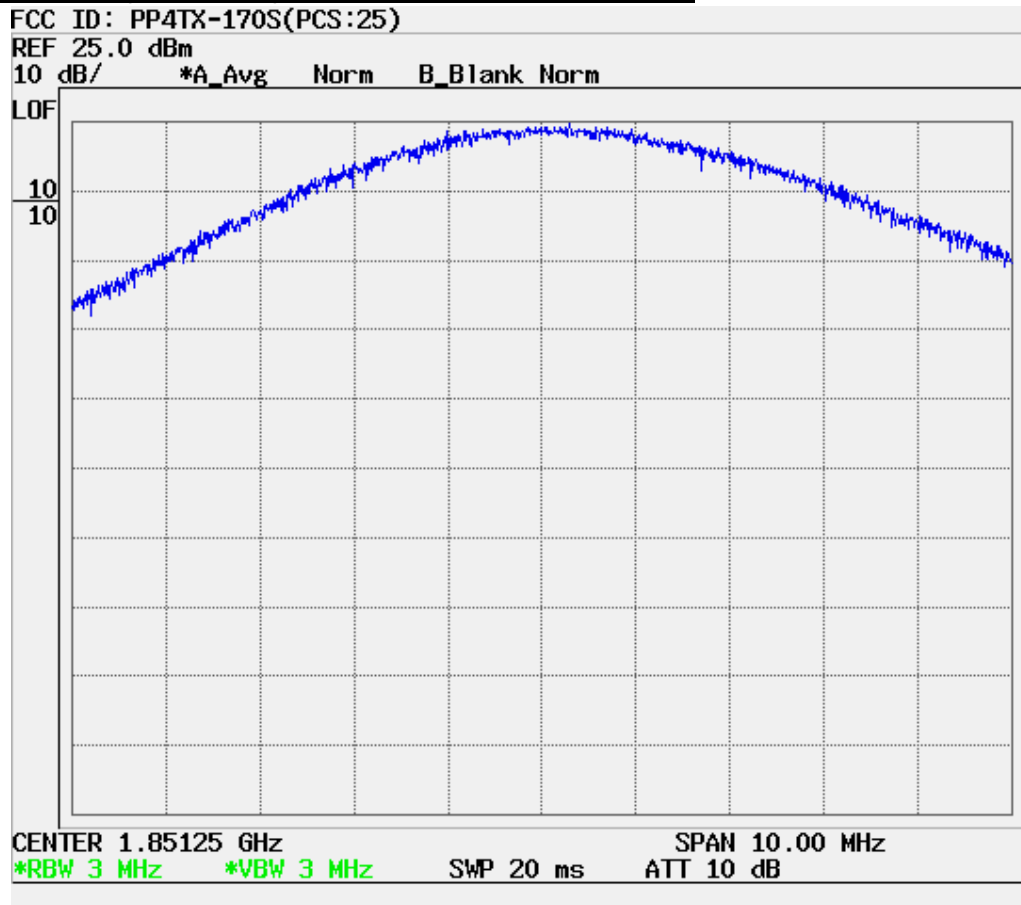

■ PCS Mode Band Edge (25 CH.)

■ PCS Mode Band Edge (1175 CH.)

■ CDMA (1013 CH) Test Mode: POWER OUT

■ **CDMA (0363 CH) Test Mode: POWER OUT**

■ **CDMA (0777 CH) Test Mode: POWER OUT**

■ PCS CDMA (0025 CH) Test Mode: POWER OUT

■ **PCS CDMA (0600 CH) Test Mode: POWER OUT**

■ PCS CDMA (1175 CH) Test Mode: POWER OUT