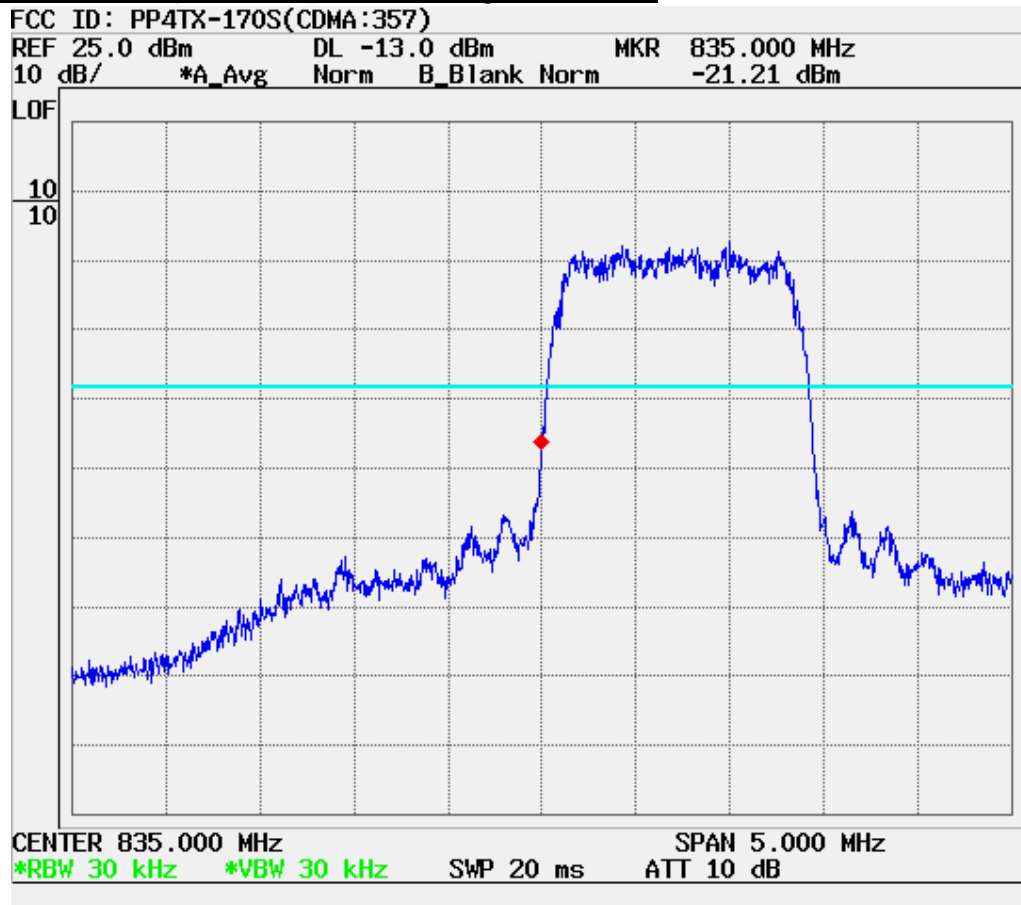

■ PCS CDMA MODE (1175 CH.) Conducted Spurious

■ CDMA MODE (0363 CH.) : Channel Power

■ PCS CDMA MODE (0600 CH.) : Channel Power

■ CDMA Mode (0363 CH.) : Occupied Bandwidth

■ PCS CDMA Mode (0600 CH) : Occupied Bandwidth

■ CDMA Cellular (643 CH.) Upper Edge- Block A

■ CDMA Cellular (690 CH.) Lower Edge- Block B

■ CDMA Cellular (310 CH.) Upper Edge- Block A

■ CDMA Cellular (357 CH.) Lower Edge- Block B

■ CDMA Cellular (1013 CH.) Band Edge

■ CDMA Cellular (777 CH.) Band Edge

■ CDMA Cellular (693 CH.) Upper Edge- Block A

■ CDMA Cellular (740 CH.) Lower Edge- Block B

■ **PCS Mode (875 CH.) Block Edge**

■ PCS Mode (925 CH.) Block Edge

■ PCS Mode (775 CH.) Block Edge