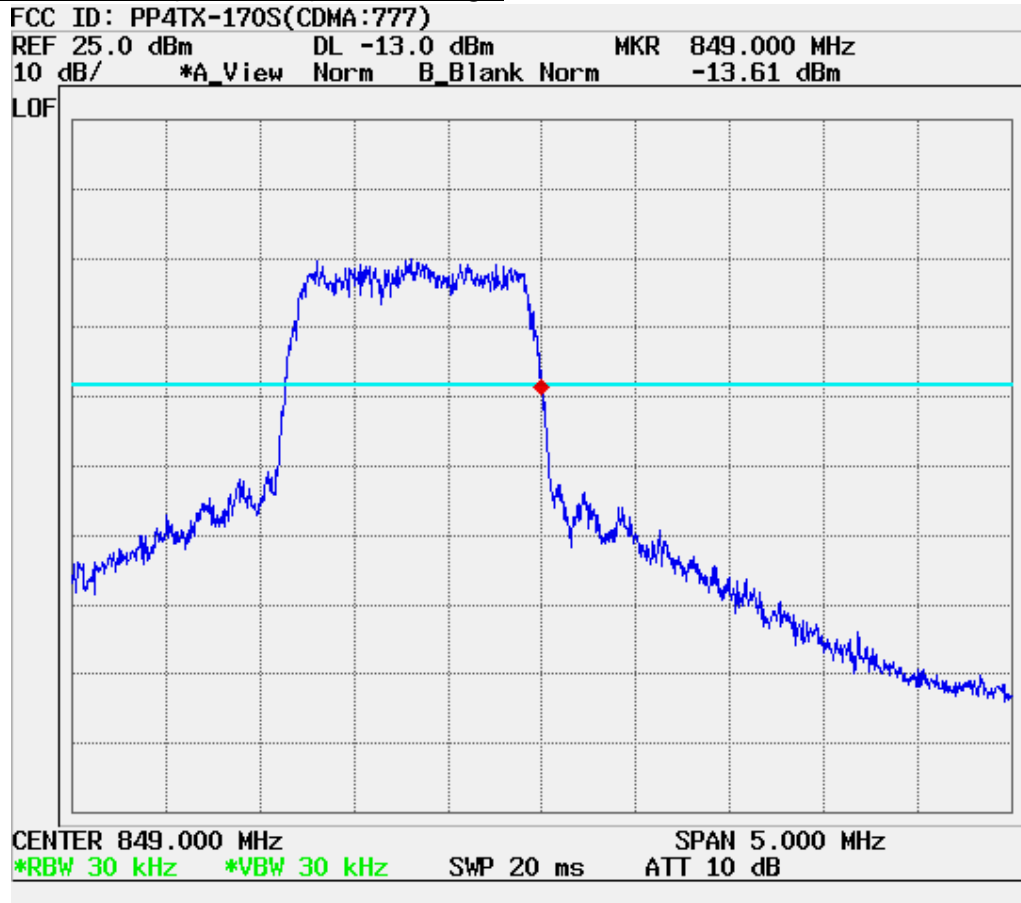

■ PCS CDMA MODE (1175 CH.) Conducted Spurious

■ CDMA MODE (0363 CH.) : Channel Power

■ PCS CDMA MODE (0600 CH.) : Channel Power

■ CDMA Mode (0363 CH.) : Occupied Bandwidth

■ PCS CDMA Mode (0600 CH) : Occupied Bandwidth

■ CDMA Cellular (643 CH.) Upper Edge- Block A

■ CDMA Cellular (690 CH.) Lower Edge- Block B

■ CDMA Cellular (310 CH.) Upper Edge- Block A

■ CDMA Cellular (357 CH.) Lower Edge- Block B

■ CDMA Cellular (1013 CH.) Band Edge

■ CDMA Cellular (777 CH.) Band Edge

■ CDMA Cellular (693 CH.) Upper Edge- Block A

■ CDMA Cellular (740 CH.) Lower Edge- Block B

■ **PCS Mode (875 CH.) Block Edge**

■ PCS Mode (925 CH.) Block Edge

■ PCS Mode (775 CH.) Block Edge