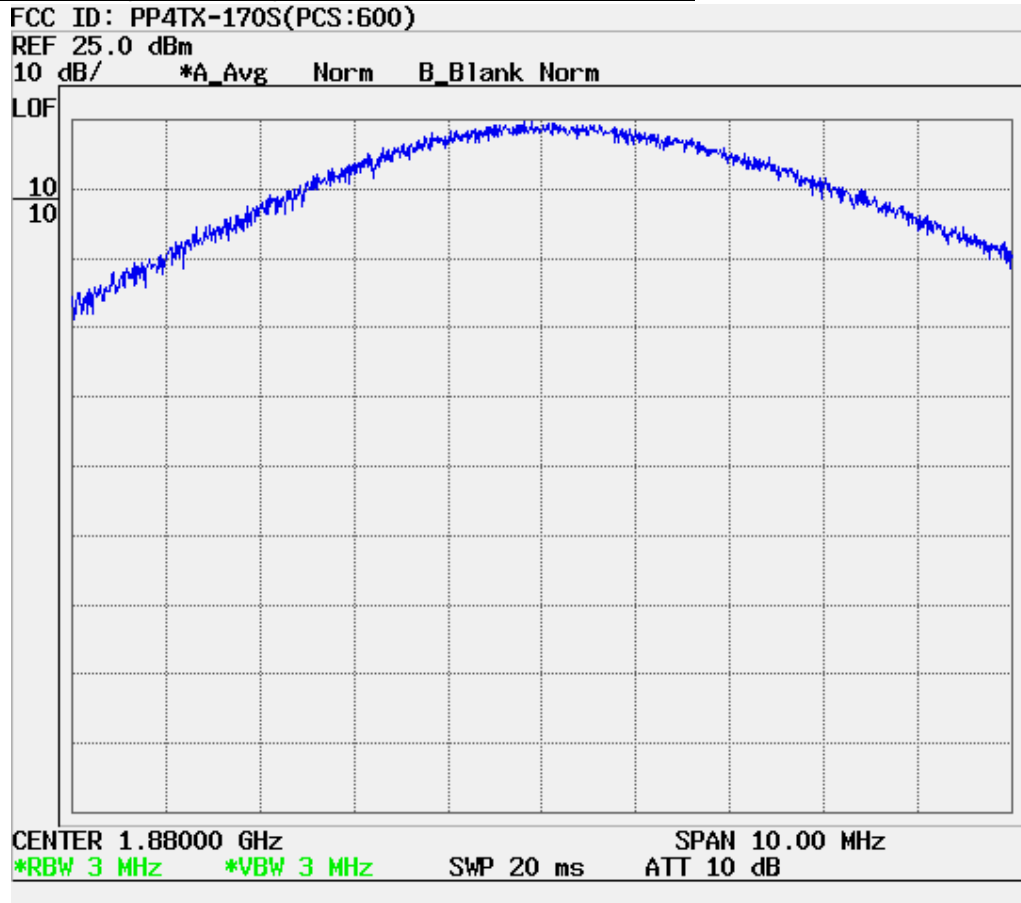

■ PCS Mode Band Edge (25 CH.)

■ PCS Mode Band Edge (1175 CH.)

■ CDMA (1013 CH) Test Mode: POWER OUT

■ **CDMA (0363 CH) Test Mode: POWER OUT**

■ **CDMA (0777 CH) Test Mode: POWER OUT**

■ PCS CDMA (0025 CH) Test Mode: POWER OUT

■ **PCS CDMA (0600 CH) Test Mode: POWER OUT**

■ PCS CDMA (1175 CH) Test Mode: POWER OUT