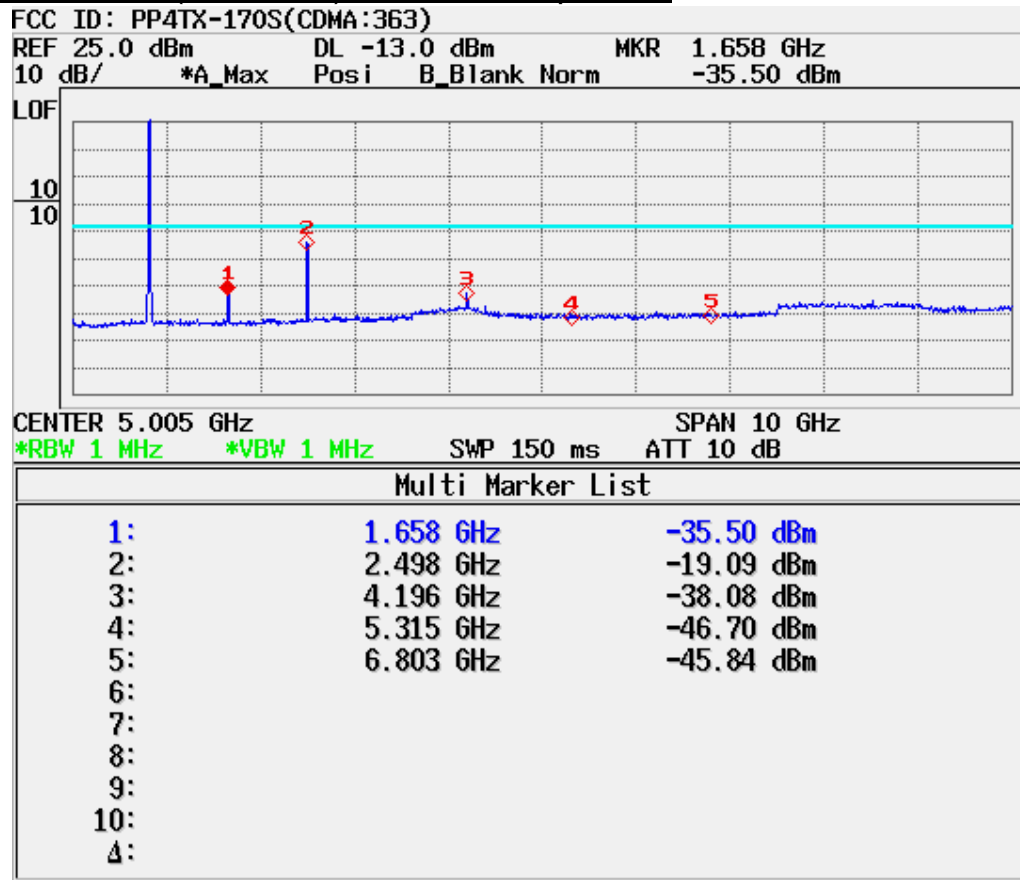

## ATTACHMENT D – TEST PLOTS

### ■ CDMA MODE (1013 CH.) Conducted Spurious

■ **CDMA MODE (0363 CH.) Conducted Spurious**

■ CDMA MODE (0777 CH.) Conducted Spurious

■ PCS CDMA MODE (0025 CH.) Conducted Spurious

■ PCS CDMA MODE (0600 CH.) Conducted Spurious

■ PCS CDMA MODE (1175 CH.) Conducted Spurious

■ CDMA MODE (0363 CH.) : Channel Power

■ PCS CDMA MODE (0600 CH.) : Channel Power

■ CDMA Mode (0363 CH.) : Occupied Bandwidth

■ PCS CDMA Mode (0600 CH) : Occupied Bandwidth

■ CDMA Cellular (643 CH.) Upper Edge- Block A

■ CDMA Cellular (690 CH.) Lower Edge- Block B

■ CDMA Cellular (310 CH.) Upper Edge- Block A

■ CDMA Cellular (357 CH.) Lower Edge- Block B

■ CDMA Cellular (1013 CH.) Band Edge