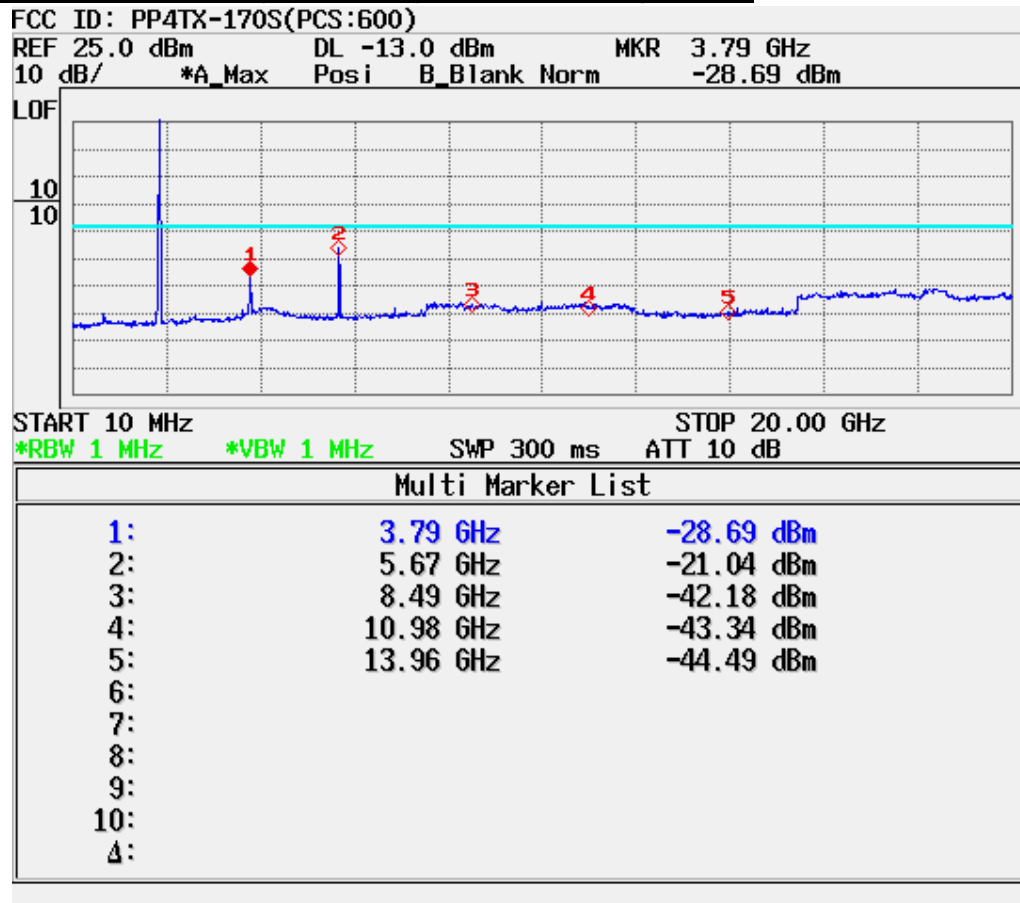

### ■ CDMA MODE (1013 CH.) Conducted Spurious

■ **CDMA MODE (0363 CH.) Conducted Spurious**

■ CDMA MODE (0777 CH.) Conducted Spurious

■ PCS CDMA MODE (0025 CH.) Conducted Spurious

■ PCS CDMA MODE (0600 CH.) Conducted Spurious

■ PCS CDMA MODE (1175 CH.) Conducted Spurious

■ CDMA MODE (0363 CH.) : Channel Power

■ PCS CDMA MODE (0600 CH.) : Channel Power

■ CDMA Mode (0363 CH.) : Occupied Bandwidth

■ PCS CDMA Mode (0600 CH) : Occupied Bandwidth

■ CDMA Cellular (643 CH.) Upper Edge- Block A

■ CDMA Cellular (690 CH.) Lower Edge- Block B

■ CDMA Cellular (310 CH.) Upper Edge- Block A

■ CDMA Cellular (357 CH.) Lower Edge- Block B

■ CDMA Cellular (1013 CH.) Band Edge