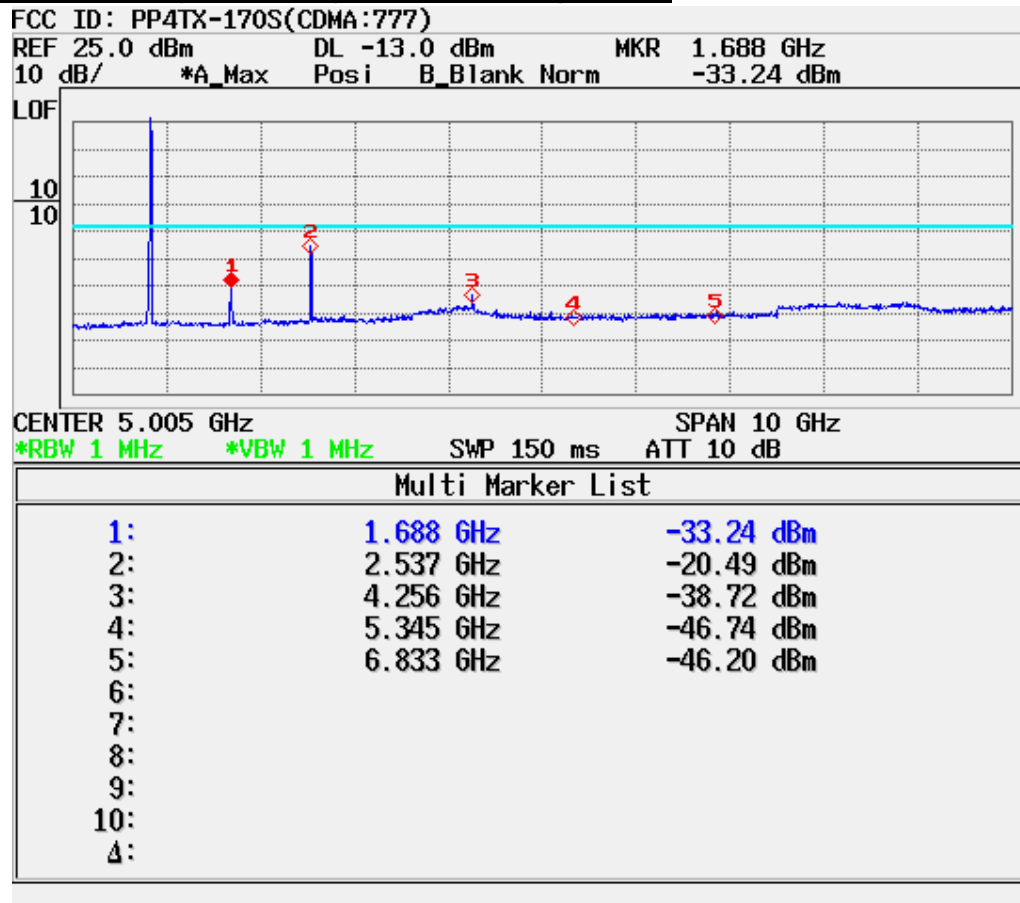

## ATTACHMENT D – TEST PLOTS

### ■ CDMA MODE (1013 CH.) Conducted Spurious

■ **CDMA MODE (0363 CH.) Conducted Spurious**

■ CDMA MODE (0777 CH.) Conducted Spurious

■ PCS CDMA MODE (0025 CH.) Conducted Spurious

■ PCS CDMA MODE (0600 CH.) Conducted Spurious

■ PCS CDMA MODE (1175 CH.) Conducted Spurious

■ CDMA MODE (0363 CH.) : Channel Power

■ PCS CDMA MODE (0600 CH.) : Channel Power

■ CDMA Mode (0363 CH.) : Occupied Bandwidth

■ PCS CDMA Mode (0600 CH) : Occupied Bandwidth