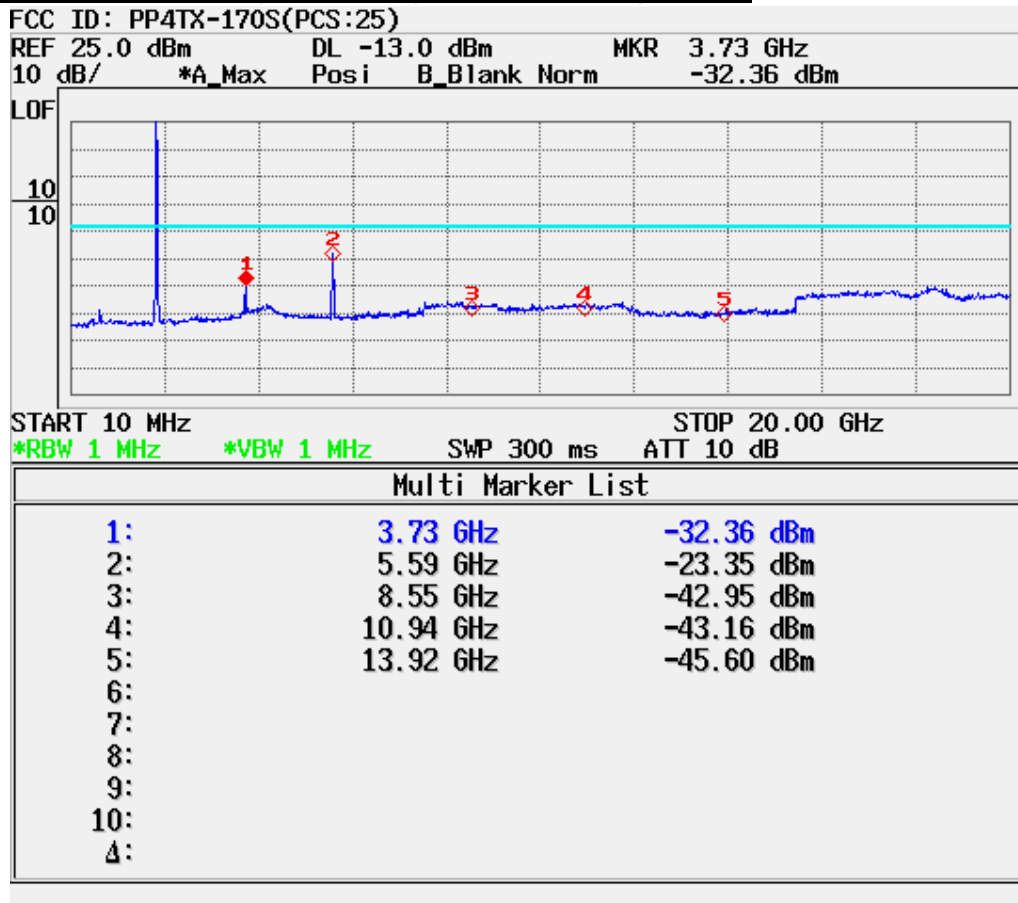

### ■ CDMA MODE (1013 CH.) Conducted Spurious

■ **CDMA MODE (0363 CH.) Conducted Spurious**

■ CDMA MODE (0777 CH.) Conducted Spurious

■ PCS CDMA MODE (0025 CH.) Conducted Spurious

■ PCS CDMA MODE (0600 CH.) Conducted Spurious

■ PCS CDMA MODE (1175 CH.) Conducted Spurious

■ CDMA MODE (0363 CH.) : Channel Power

■ PCS CDMA MODE (0600 CH.) : Channel Power

■ CDMA Mode (0363 CH.) : Occupied Bandwidth

■ PCS CDMA Mode (0600 CH) : Occupied Bandwidth

■ CDMA Cellular (643 CH.) Upper Edge- Block A

■ CDMA Cellular (690 CH.) Lower Edge- Block B

■ CDMA Cellular (310 CH.) Upper Edge- Block A

■ CDMA Cellular (357 CH.) Lower Edge- Block B

■ CDMA Cellular (1013 CH.) Band Edge