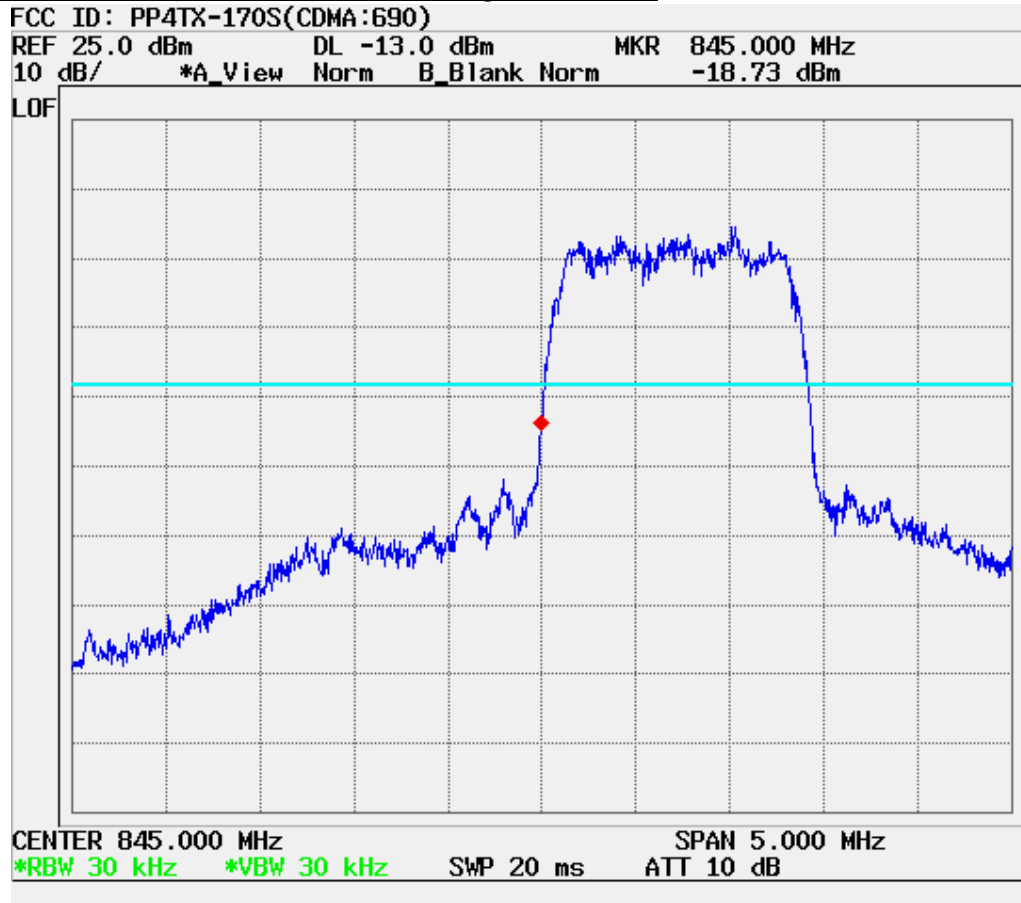

### ■ CDMA MODE (1013 CH.) Conducted Spurious

■ **CDMA MODE (0363 CH.) Conducted Spurious**

■ CDMA MODE (0777 CH.) Conducted Spurious

■ PCS CDMA MODE (0025 CH.) Conducted Spurious

■ PCS CDMA MODE (0600 CH.) Conducted Spurious

■ PCS CDMA MODE (1175 CH.) Conducted Spurious

■ CDMA MODE (0363 CH.) : Channel Power

■ PCS CDMA MODE (0600 CH.) : Channel Power

■ CDMA Mode (0363 CH.) : Occupied Bandwidth

■ PCS CDMA Mode (0600 CH) : Occupied Bandwidth

■ CDMA Cellular (643 CH.) Upper Edge- Block A

■ CDMA Cellular (690 CH.) Lower Edge- Block B

■ CDMA Cellular (310 CH.) Upper Edge- Block A

■ CDMA Cellular (357 CH.) Lower Edge- Block B

■ CDMA Cellular (1013 CH.) Band Edge

■ CDMA Cellular (777 CH.) Band Edge

■ CDMA Cellular (693 CH.) Upper Edge- Block A

■ CDMA Cellular (740 CH.) Lower Edge- Block B

■ **PCS Mode (875 CH.) Block Edge**

■ PCS Mode (925 CH.) Block Edge

■ PCS Mode (775 CH.) Block Edge