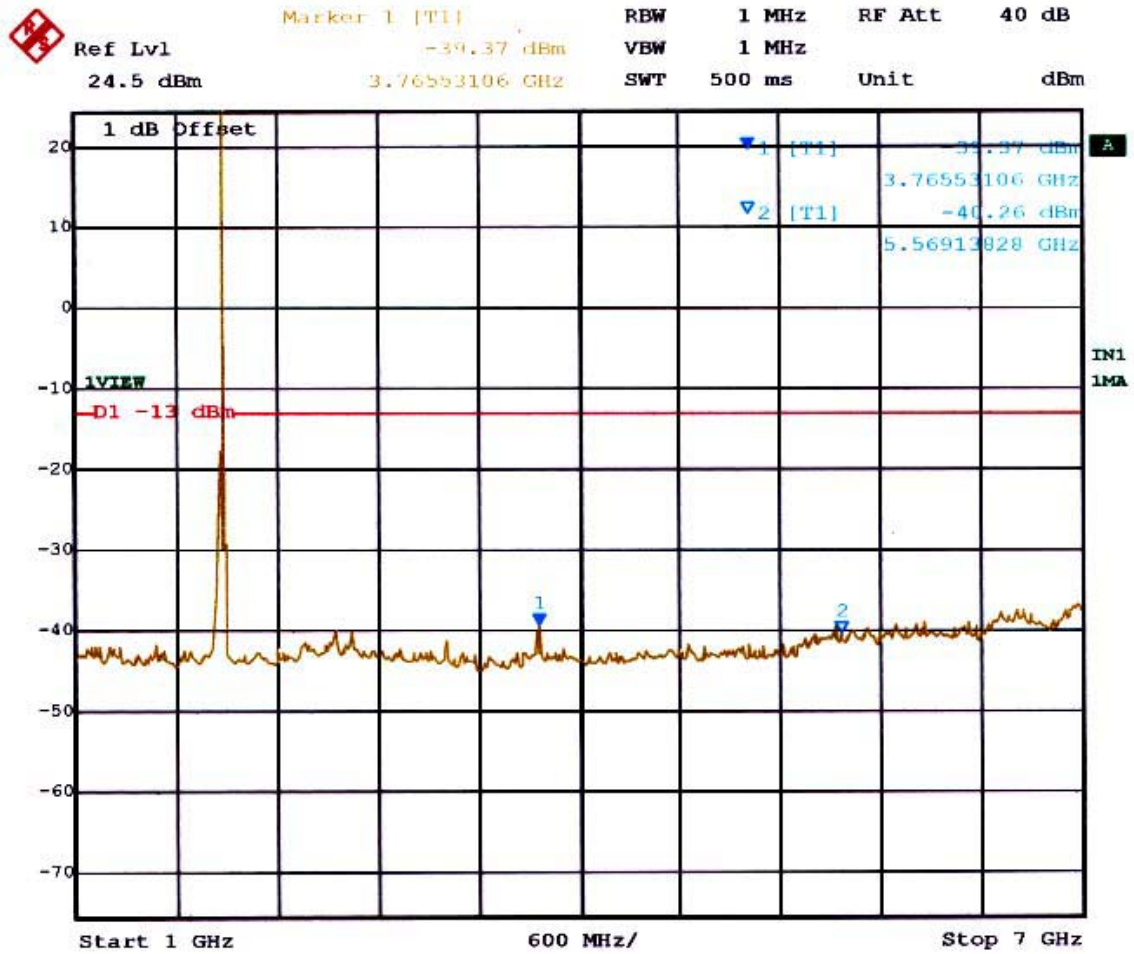

■ PCS CDMA MODE (0600 CH.) Conducted Spurious

Title: Tri-Mode Phone (FCC ID : PP4TX-60B)
Comment A: PCS CDMA CHANNEL: 600