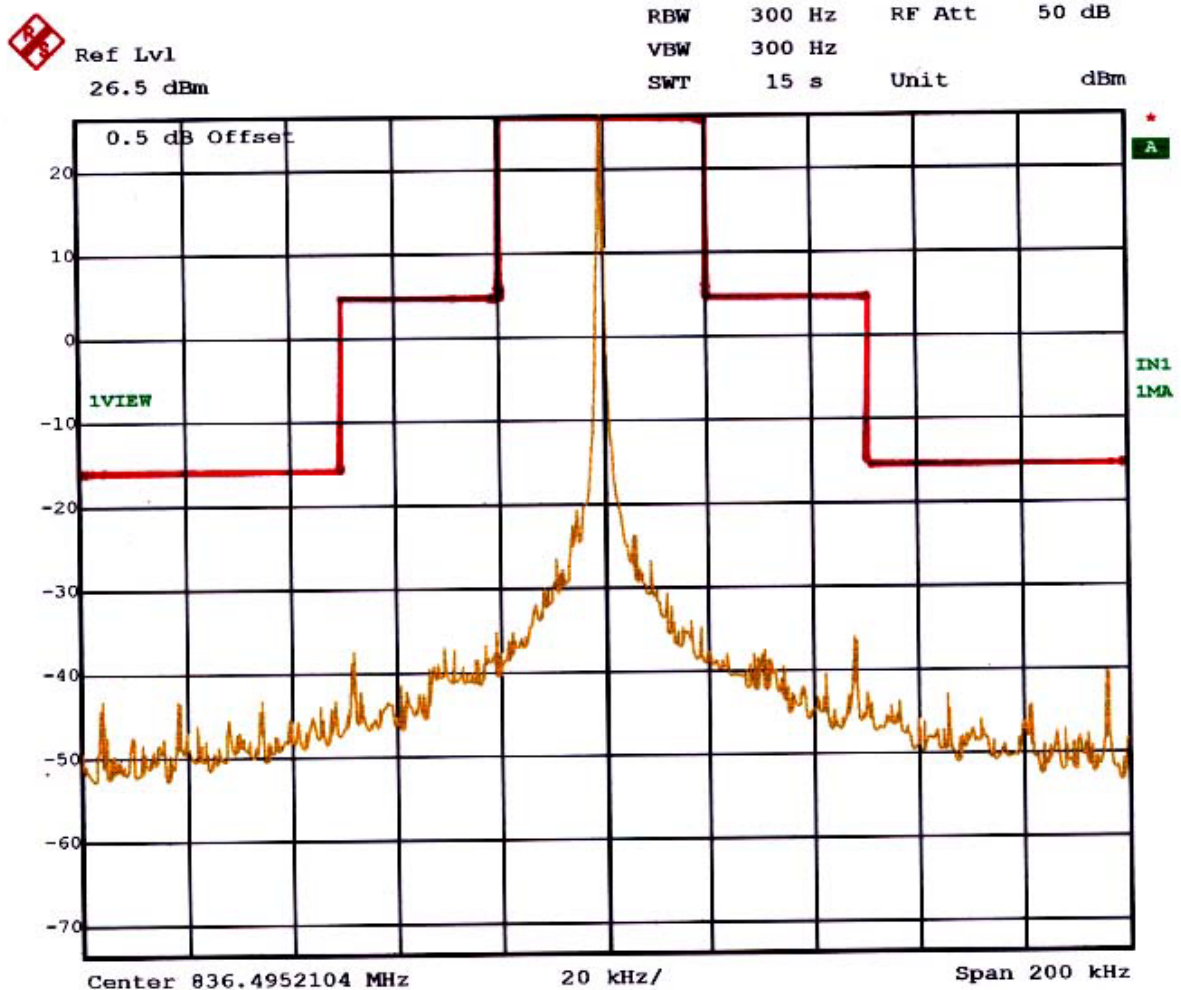

ATTACHMENT D – TEST PLOTS

■ AMPS MODE (0383 CH.) Test Mode: Unmodulated Signal

Title: Curitel Tri-Mode Phone : PP4TX-60B
Comment A: Test Mode : Unmodulated Signal

■ AMPS MODE (0383 CH.) Test Mode: SAT

Title: Curitel Tri-Mode Phone : PP4TX-60B
Comment A: Test Mode : SAT