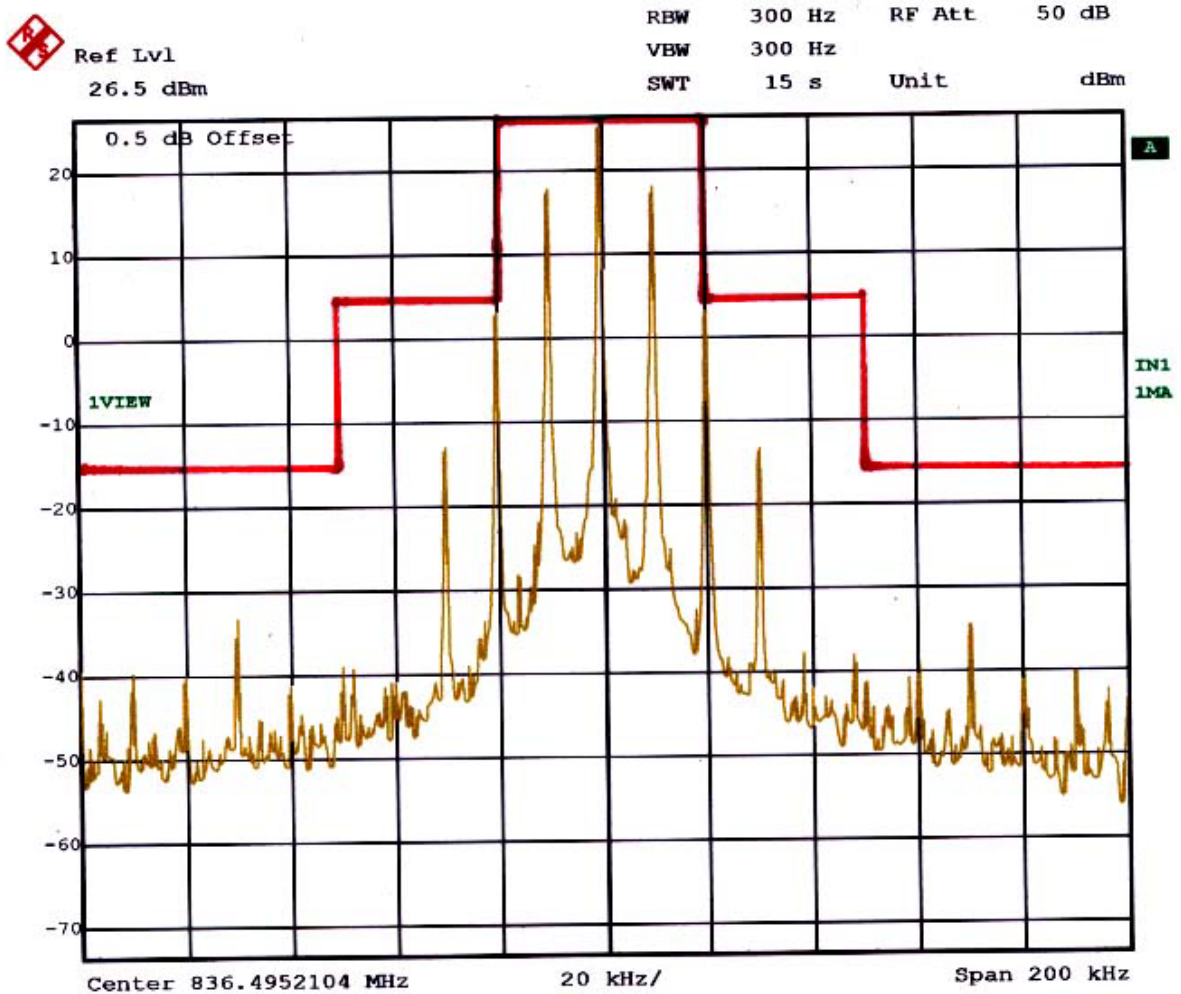

■ AMPS MODE (0383 CH.) Test Mode: ST

Title: Curitel Tri-Mode Phone : PP4TX-60B
Comment A: Test Mode : ST