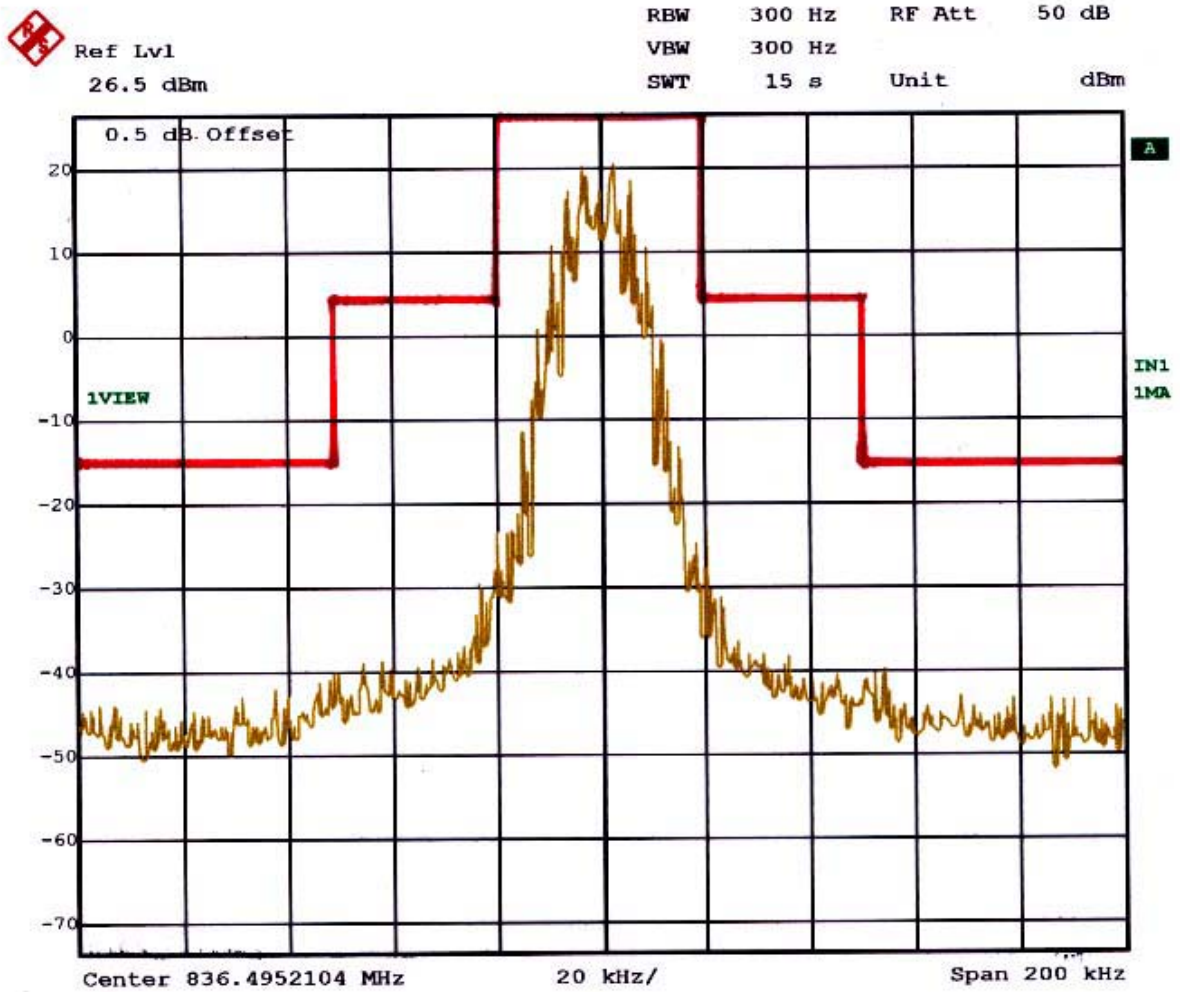

■ AMPS MODE (0383 CH.) Test Mode: Voice

Title: Curitel Tri-Mode Phone : PP4TX-60B
Comment A: Test Mode : VOICE