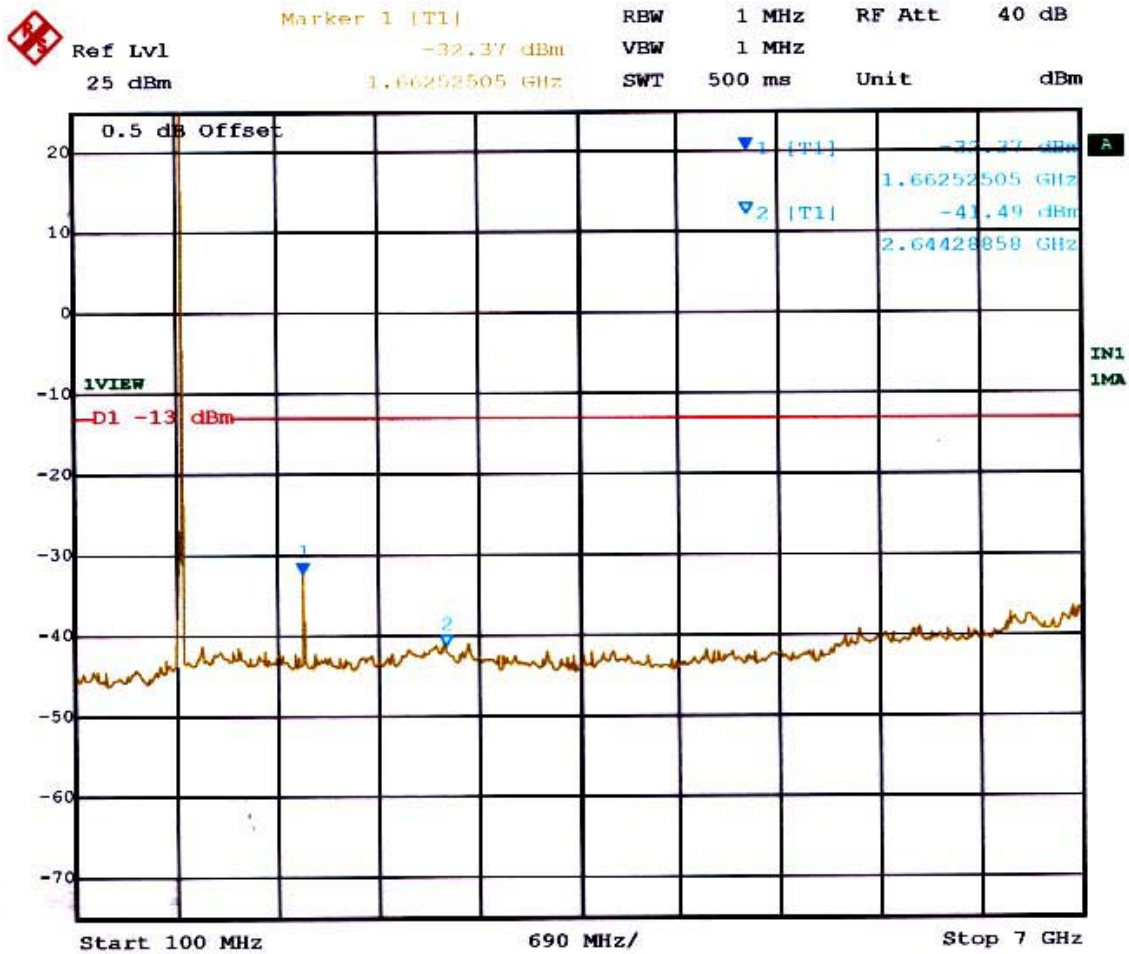

■ CDMA MODE (0363 CH.) Conducted Spurious

Title: Tri-Mode Phone (FCC ID : PP4TX-60B)
Comment A: CDMA Channel: 363