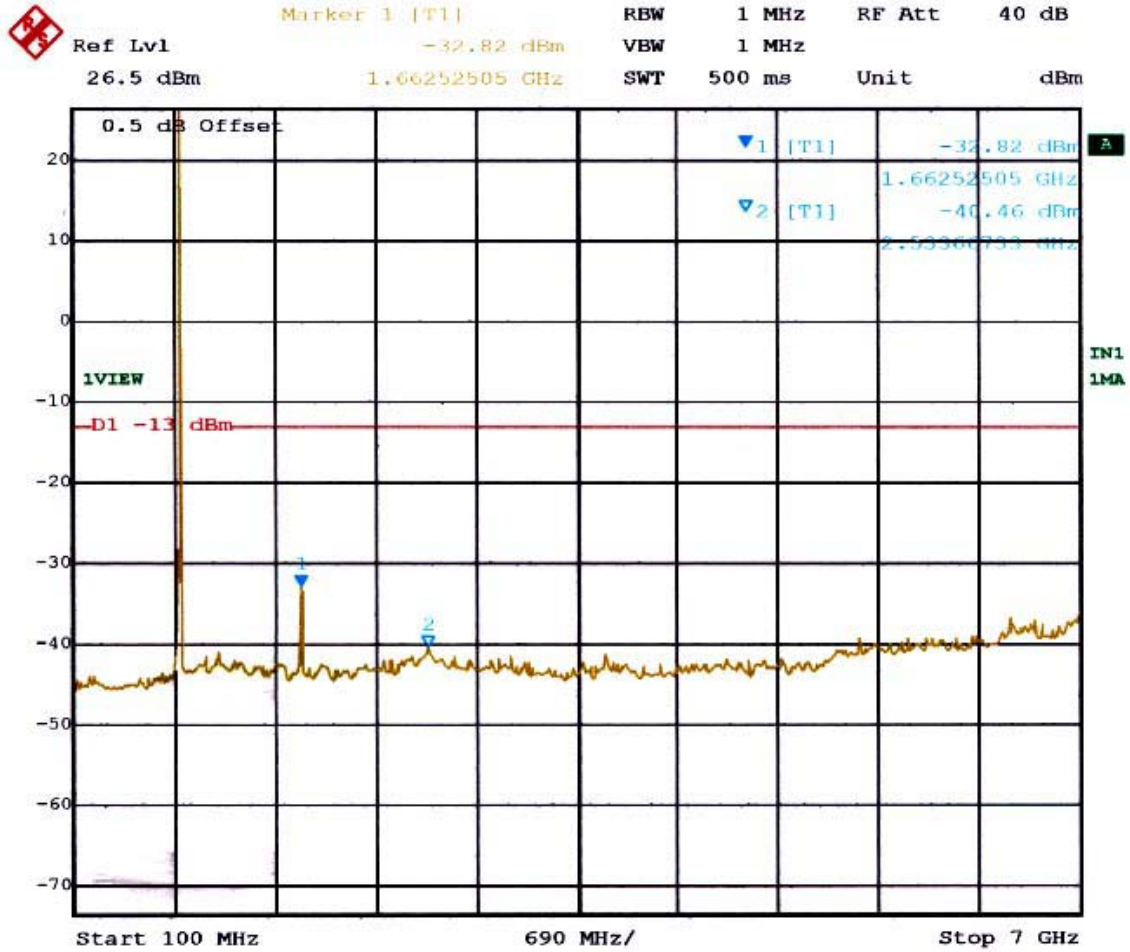

■ AMPS MODE (0383 CH.) Conducted Spurious

Title: Tri-Mode Phone (FCC ID : PP4TX-60B)
Comment A: AMPS Channel: 383