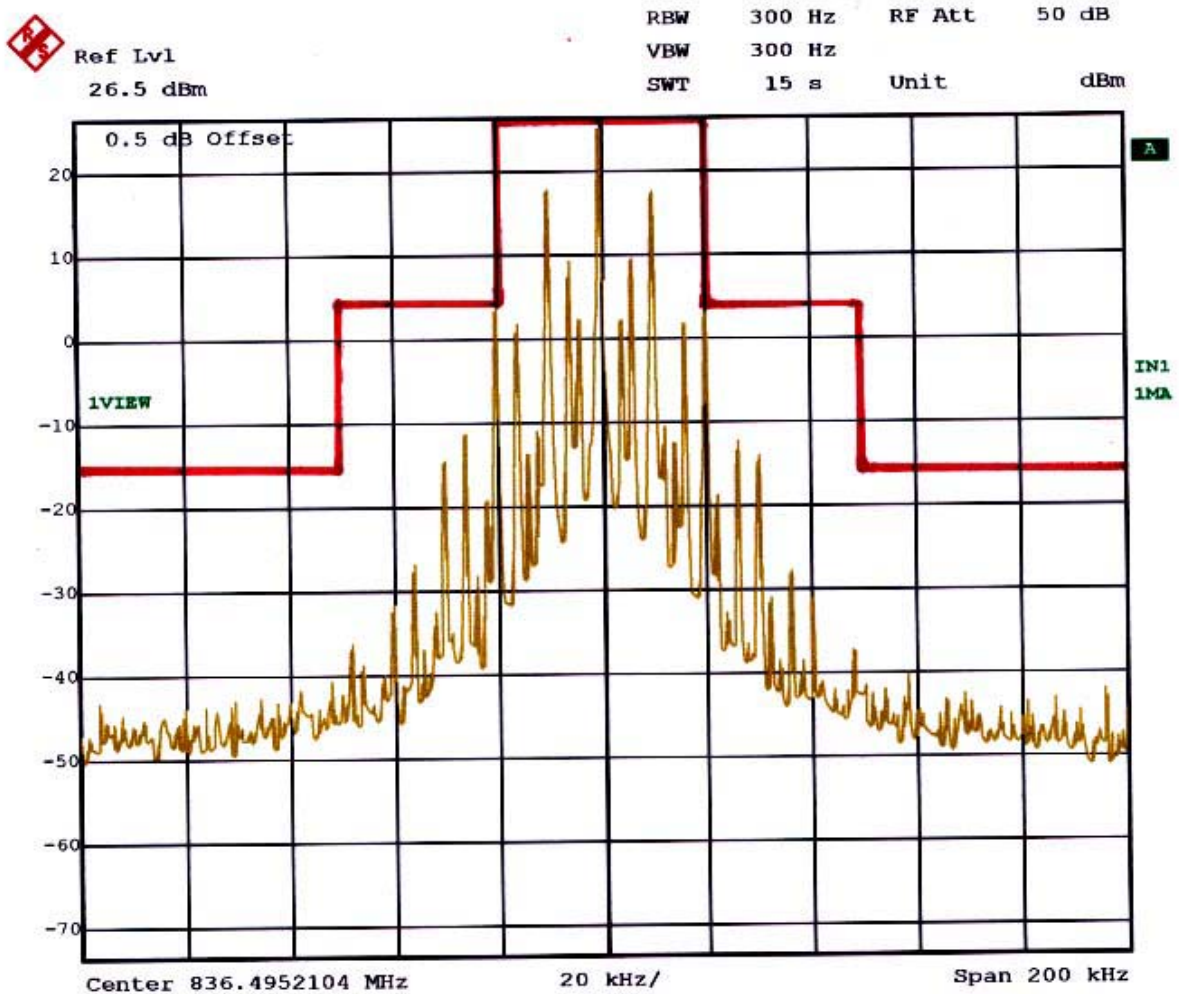

■ AMPS MODE (0383 CH.) Test Mode: SAT+ST

Title: Curitel Tri-Mode Phone : PP4TX-60B
Comment A: Test Mode : ST+SAT