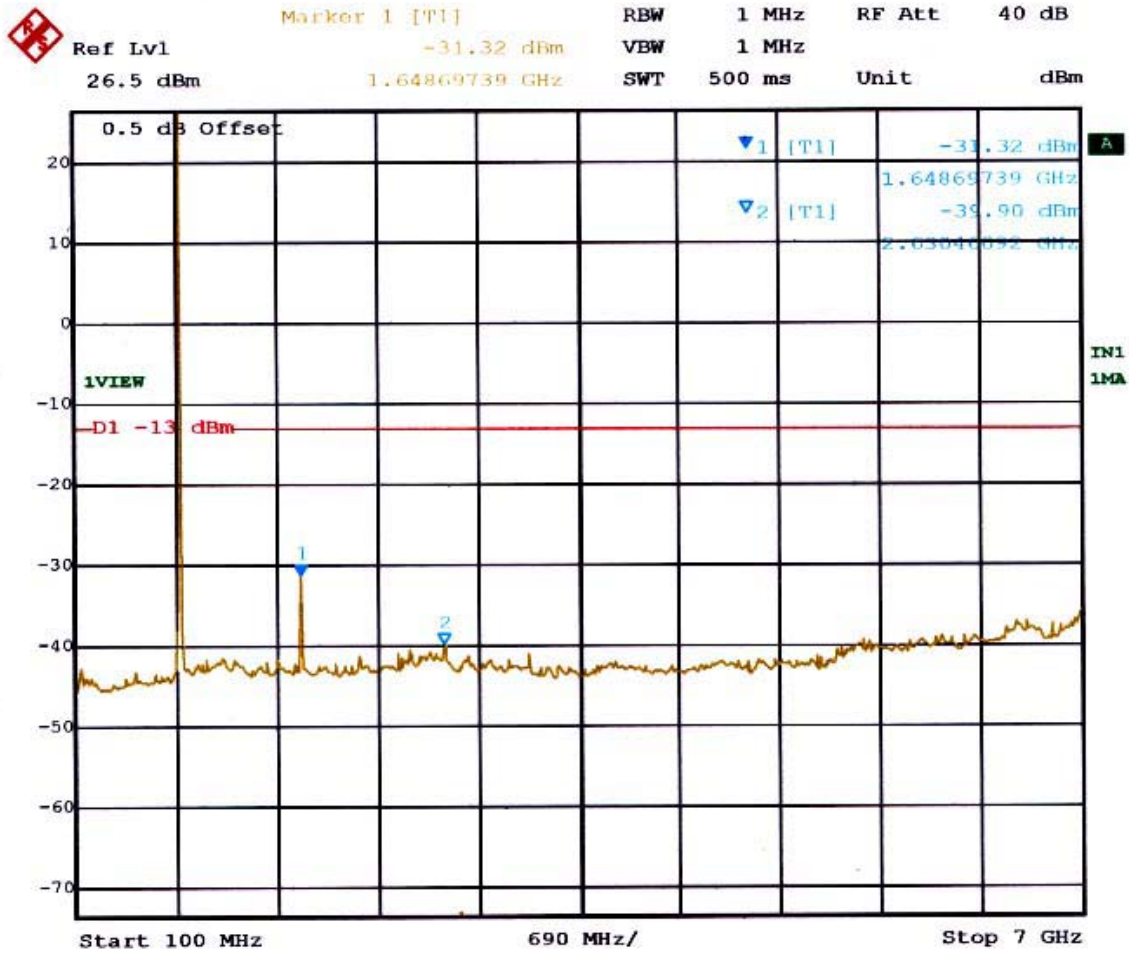

■ AMPS MODE (0991 CH.) Conducted Spurious

Title: Tri-Mode Phone (FCC ID : PP4TX-60B)
Comment A: AMPS Channel: 991