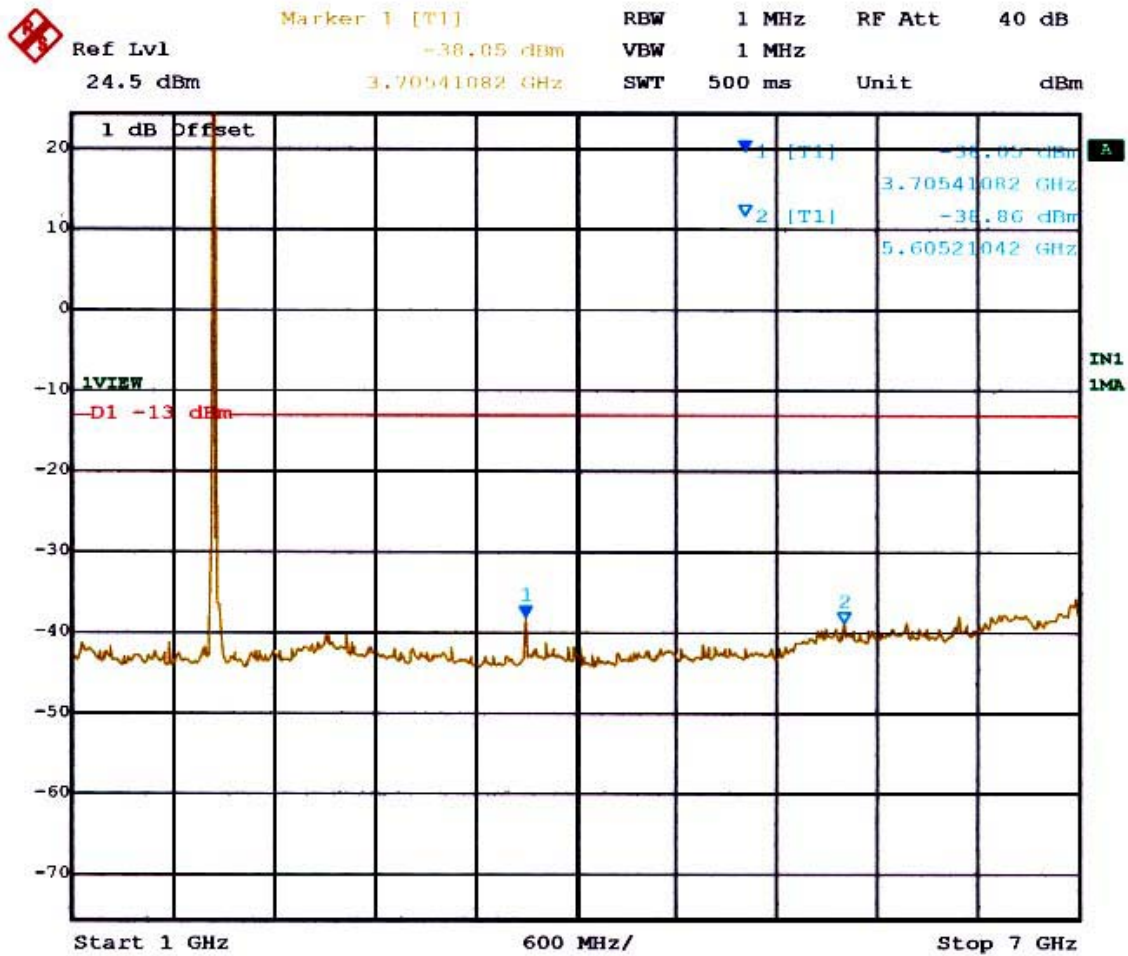

■ CDMA MODE (0363 CH.) Conducted Spurious

Title: Tri-Mode Phone (FCC ID : PP4TX-60B)
Comment A: CDMA Channel: 363

■ CDMA MODE (0777 CH.) Conducted Spurious

Title: Tri-Mode Phone (FCC ID : PP4TX-60B)
 Comment A: CDMA Channel: 777

■ PCS CDMA MODE (0025 CH.) Conducted Spurious

Title: Tri-Mode Phone (FCC ID : PP4TX-60B)

Comment A: PCS CDMA CHANNEL: 25

■ PCS CDMA MODE (0600 CH.) Conducted Spurious

Title: Tri-Mode Phone (FCC ID : PP4TX-60B)
Comment A: PCS CDMA CHANNEL: 600