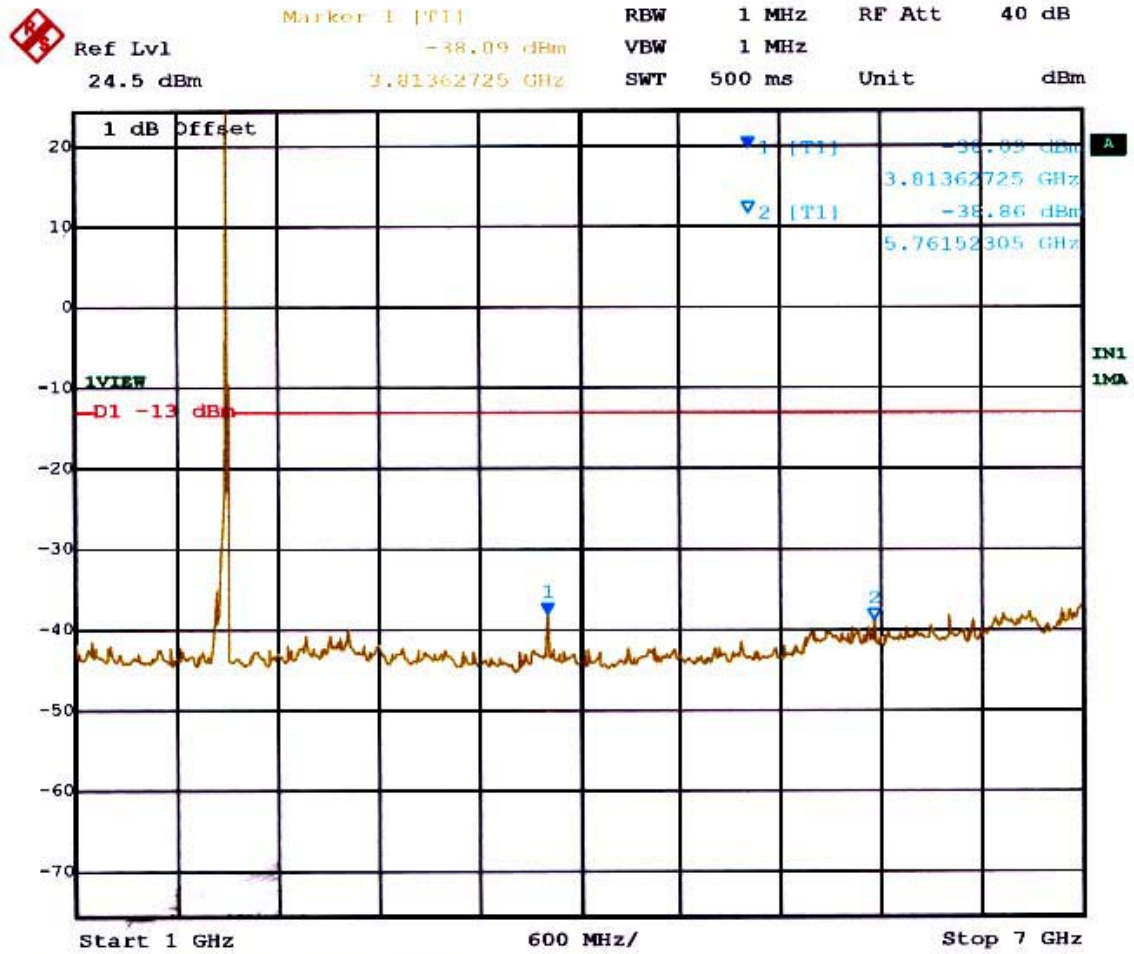

■ PCS CDMA MODE (1175 CH.) Conducted Spurious

Title: Tri-Mode Phone (FCC ID : PP4TX-60B)
Comment A: PCS CDMA CHANNEL: 1175