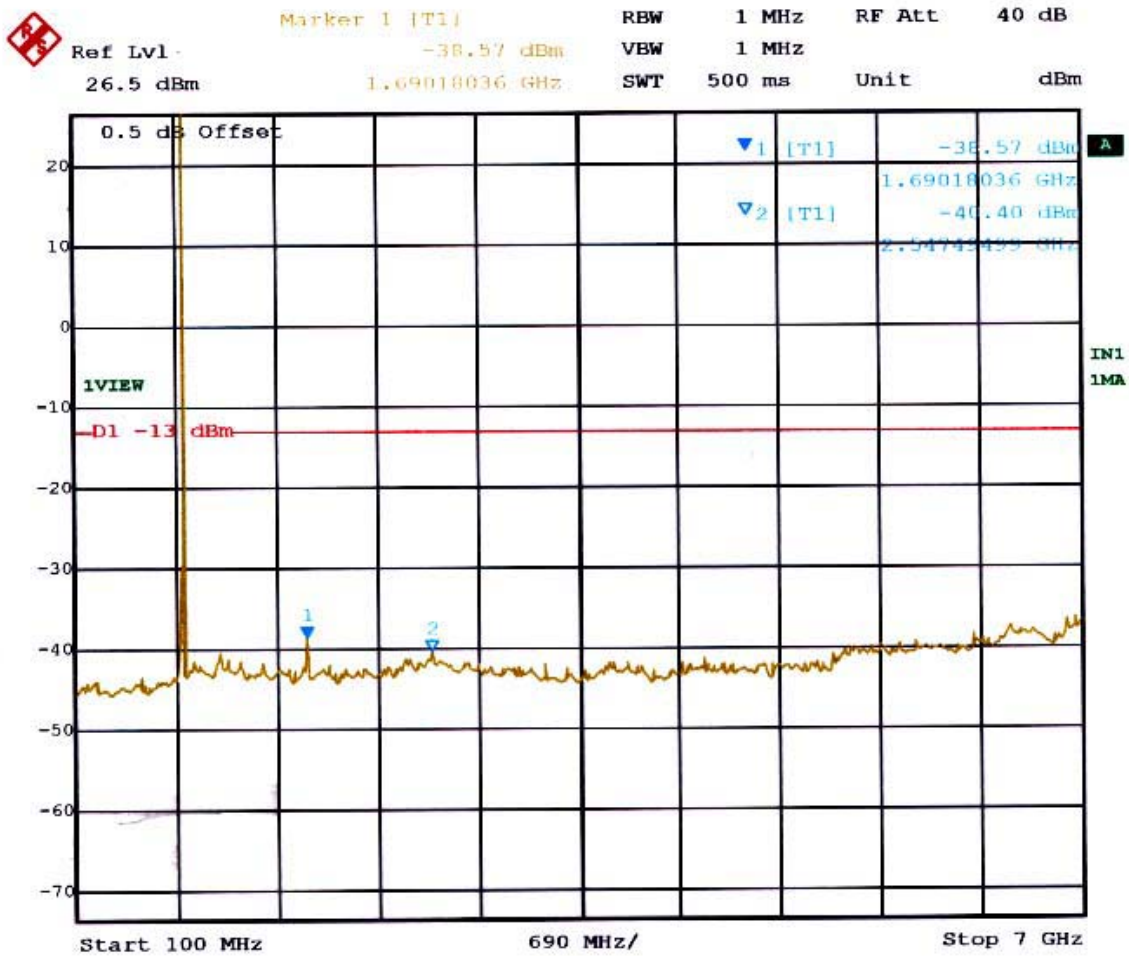

■ AMPS MODE (0799 CH.) Conducted Spurious

Title: Tri-Mode Phone (FCC ID : PP4TX-60B)
Comment A: AMPS Channel: 799

■ CDMA MODE (1013 CH.) Conducted Spurious

Title: Tri-Mode Phone (FCC ID : PP4TX-60B)
 Comment A: CDMA Channel: 1013