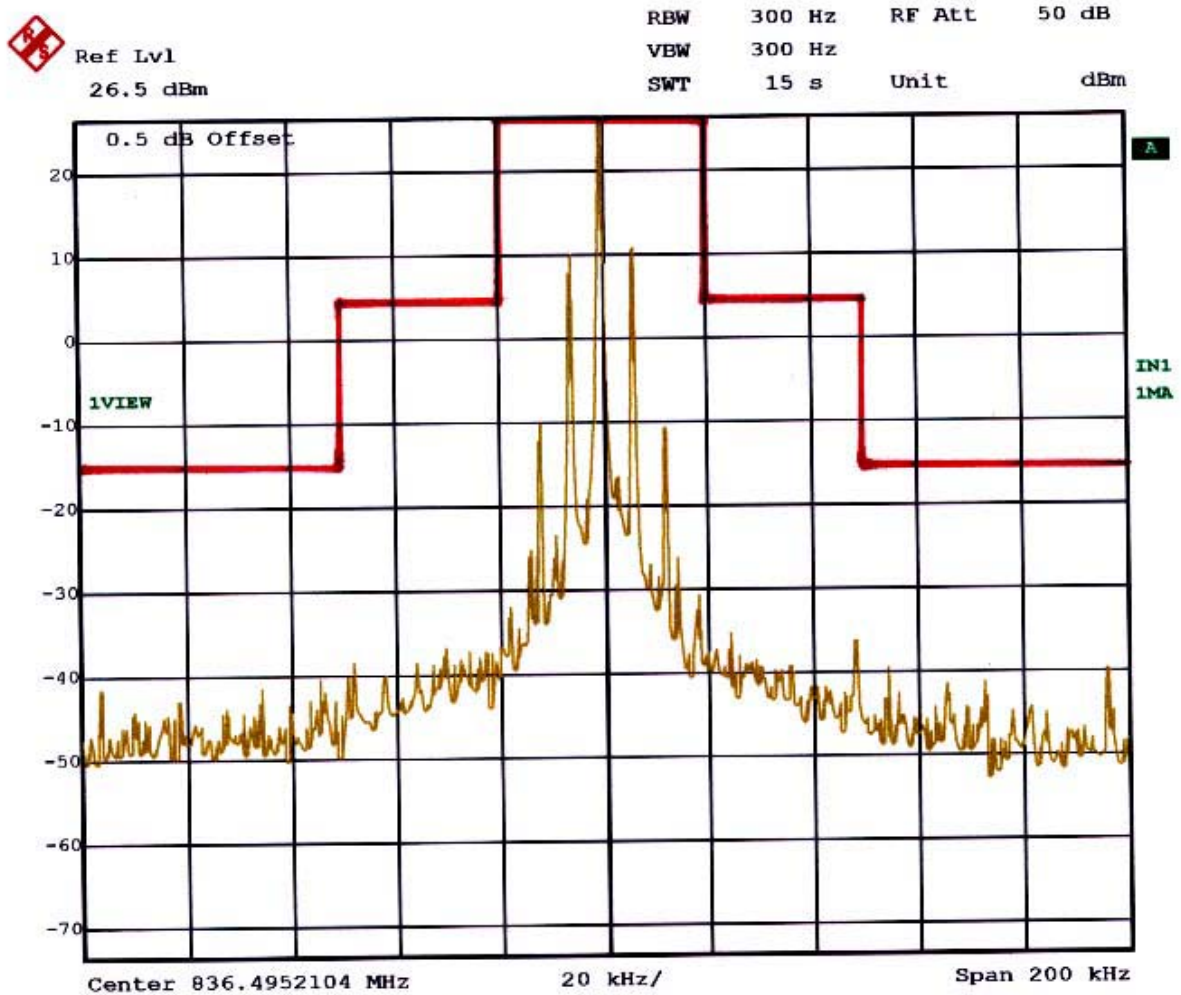

ATTACHMENT D – TEST PLOTS

■ AMPS MODE (0383 CH.) Test Mode: Unmodulated Signal

Title: Curitel Tri-Mode Phone : PP4TX-60B
Comment A: Test Mode : Unmodulated Signal

■ AMPS MODE (0383 CH.) Test Mode: SAT

Title: Curitel Tri-Mode Phone : PP4TX-60B
Comment A: Test Mode : SAT