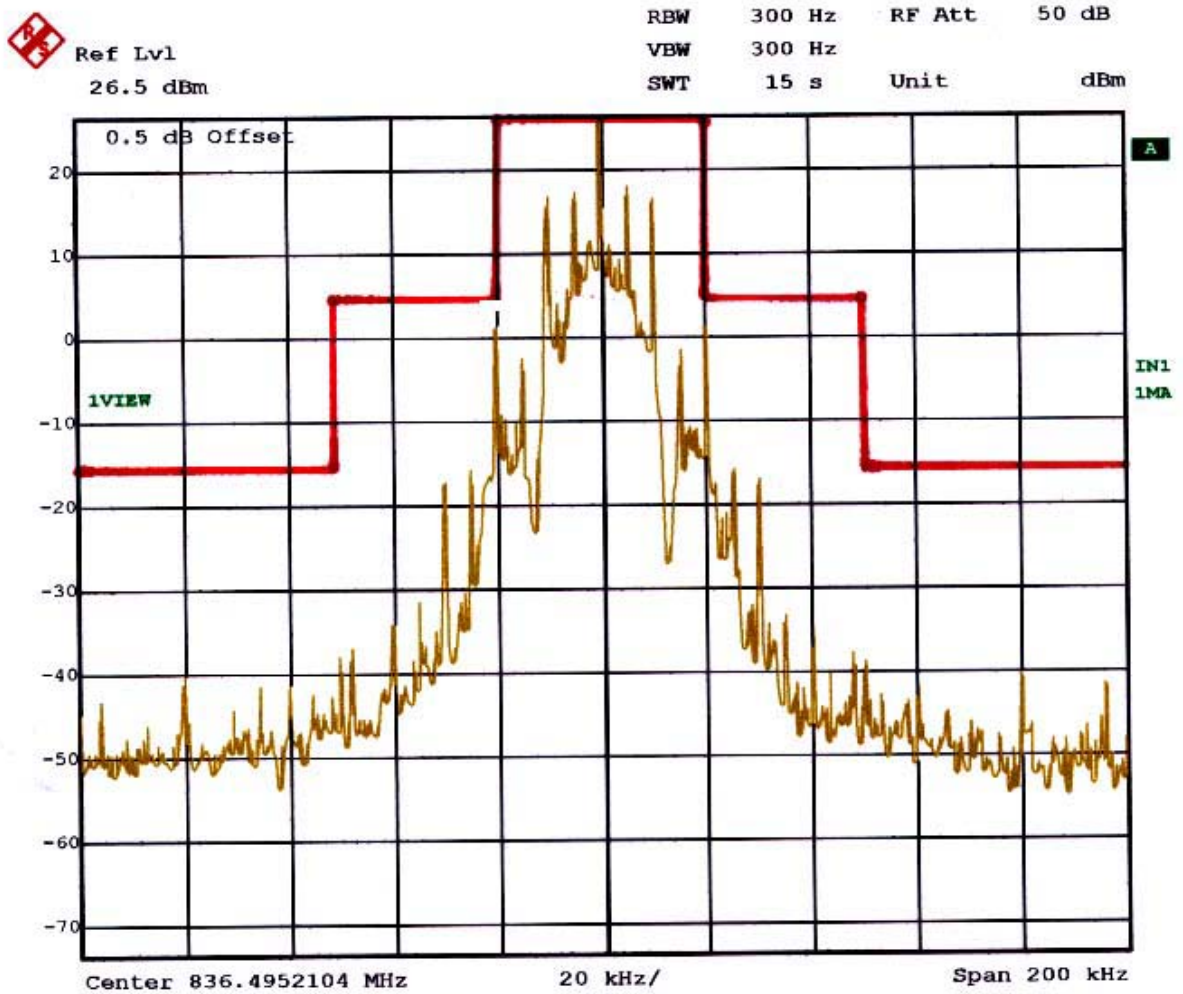

■ AMPS MODE (0383 CH.) Test Mode: Wide Band Data

Title: Curitel Tri-Mode Phone : PP4TX-60B
Comment A: Test Mode : WIDE BAND DATA