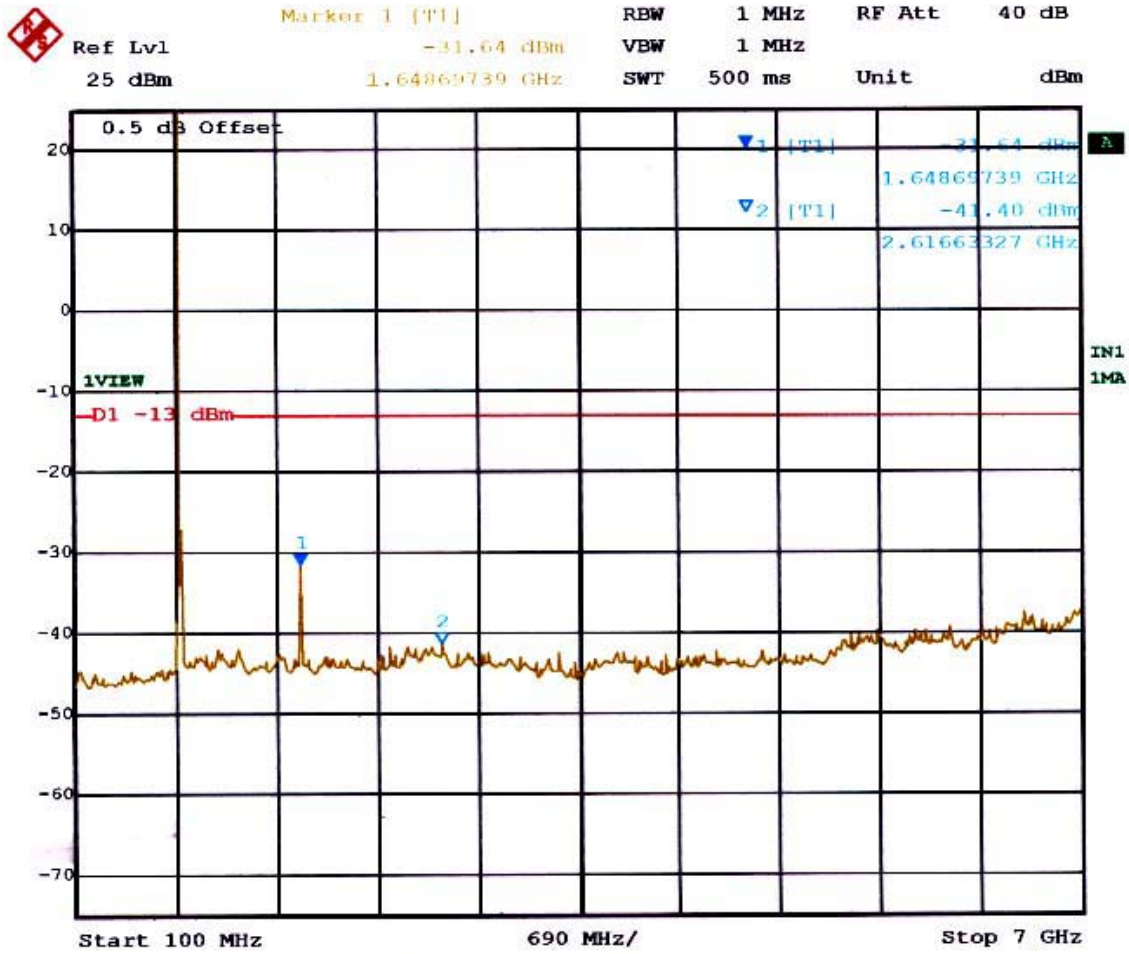

■ AMPS MODE (0799 CH.) Conducted Spurious

Title: Tri-Mode Phone (FCC ID : PP4TX-60B)
Comment A: AMPS Channel: 799

■ CDMA MODE (1013 CH.) Conducted Spurious

Title: Tri-Mode Phone (FCC ID : PP4TX-60B)
 Comment A: CDMA Channel: 1013