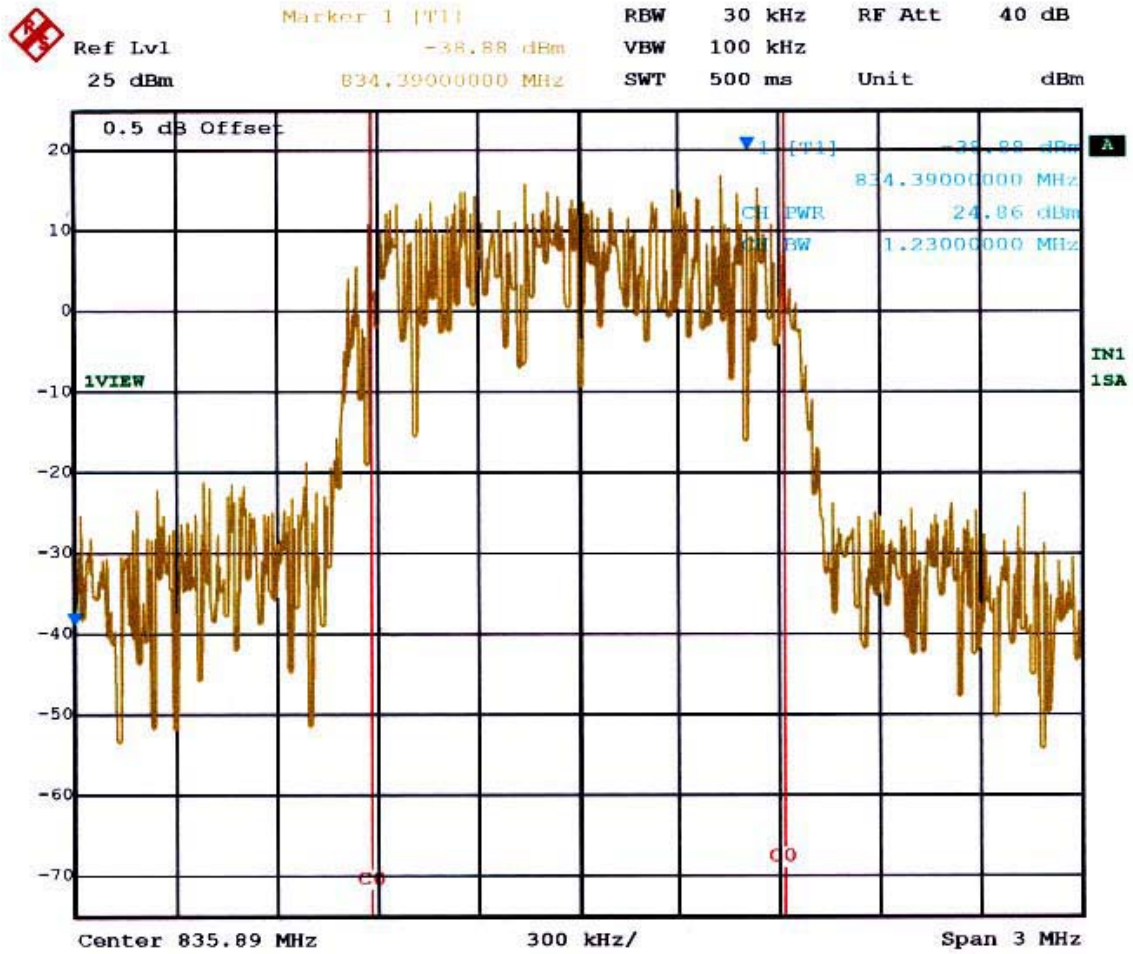

■ CDMA MODE (0363 CH.) : Channel Power

Title: Tri-Mode Phone (FCC ID : PP4TX-60B)
Comment A: CDMA Channel: 363