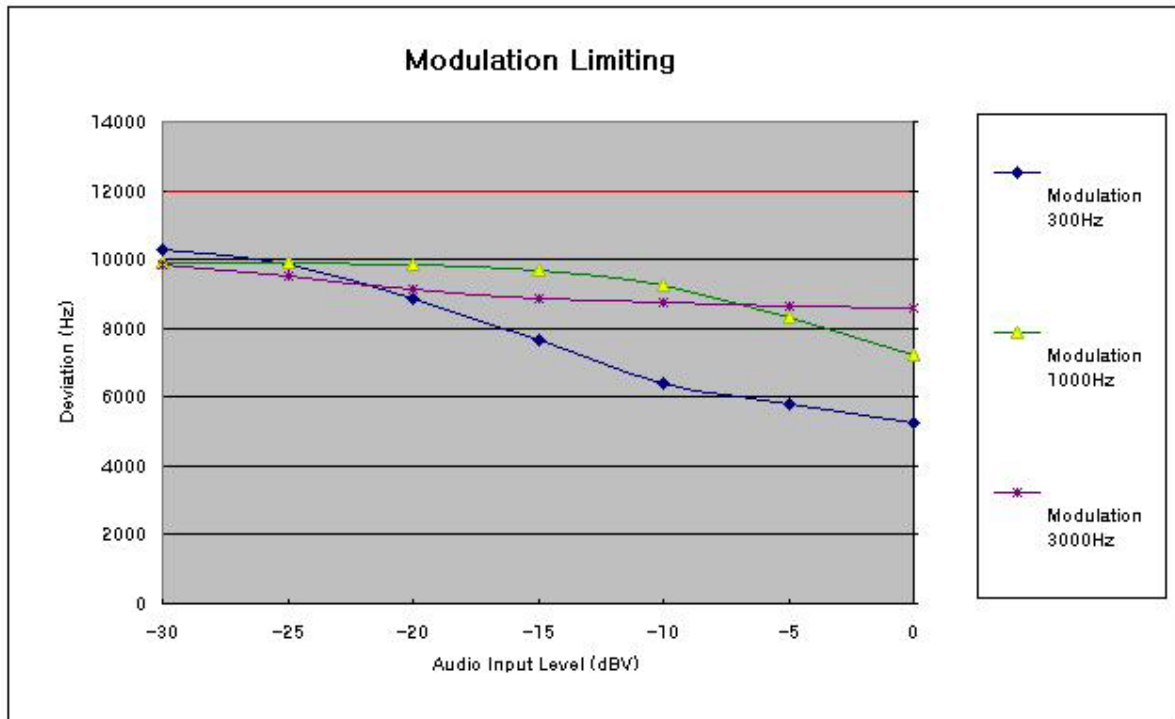

Title: Tri-Mode Phone (FCC ID : PP4TX-60B)
Comment A: PCS CDMA CHANNEL: 1175

Modulation Limiting

SUBJECT: Modulation Characteristics(FCC Part 22)

TEST DATE: February 12, 2003

FCC ID: PP4TX-60B

EUT: Hyundai Curitel Inc. Dual-Mode Phone (AMPS/CDMA)

REFERENCE: 1KHz = 0 dB

Input(dBV)	Modulation		
	300Hz	1000Hz	3000Hz
-30	10260	9890	9830
-25	9850	9880	9540
-20	8860	9820	9150
-15	7680	9660	8860
-10	6420	9260	8740
-5	5810	8300	8620
0	5230	7200	8560

Frequency Response of Audio Low Pass Filter