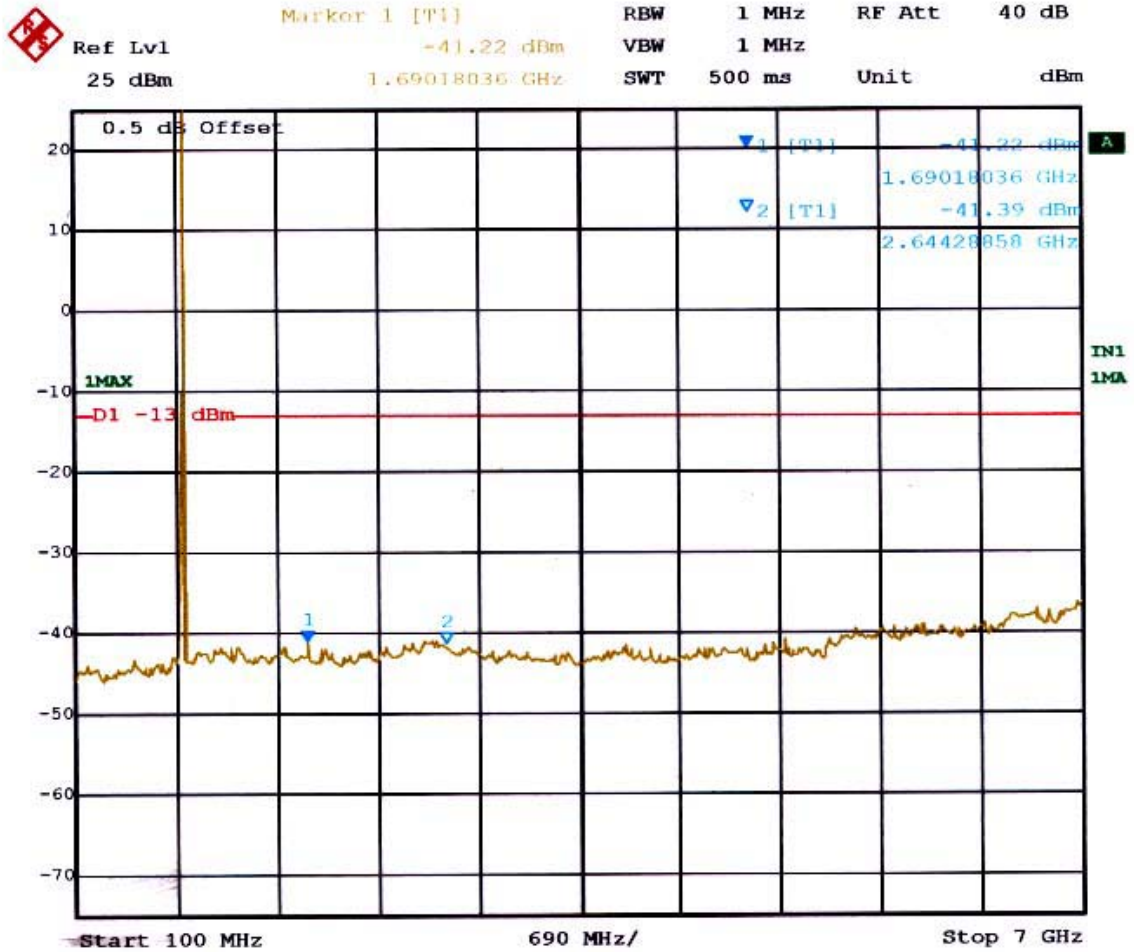

■ AMPS MODE (0799 CH.) Conducted Spurious

Title: Tri-Mode Phone (FCC ID : PP4TX-60B)
Comment A: AMPS Channel: 799

■ CDMA MODE (1013 CH.) Conducted Spurious

Title: Tri-Mode Phone (FCC ID : PP4TX-60B)
 Comment A: CDMA Channel: 1013

■ CDMA MODE (0363 CH.) Conducted Spurious

Title: Tri-Mode Phone (FCC ID : PP4TX-60B)
Comment A: CDMA Channel: 363

■ CDMA MODE (0777 CH.) Conducted Spurious

Title: Tri-Mode Phone (FCC ID : PP4TX-60B)
 Comment A: CDMA Channel: 777