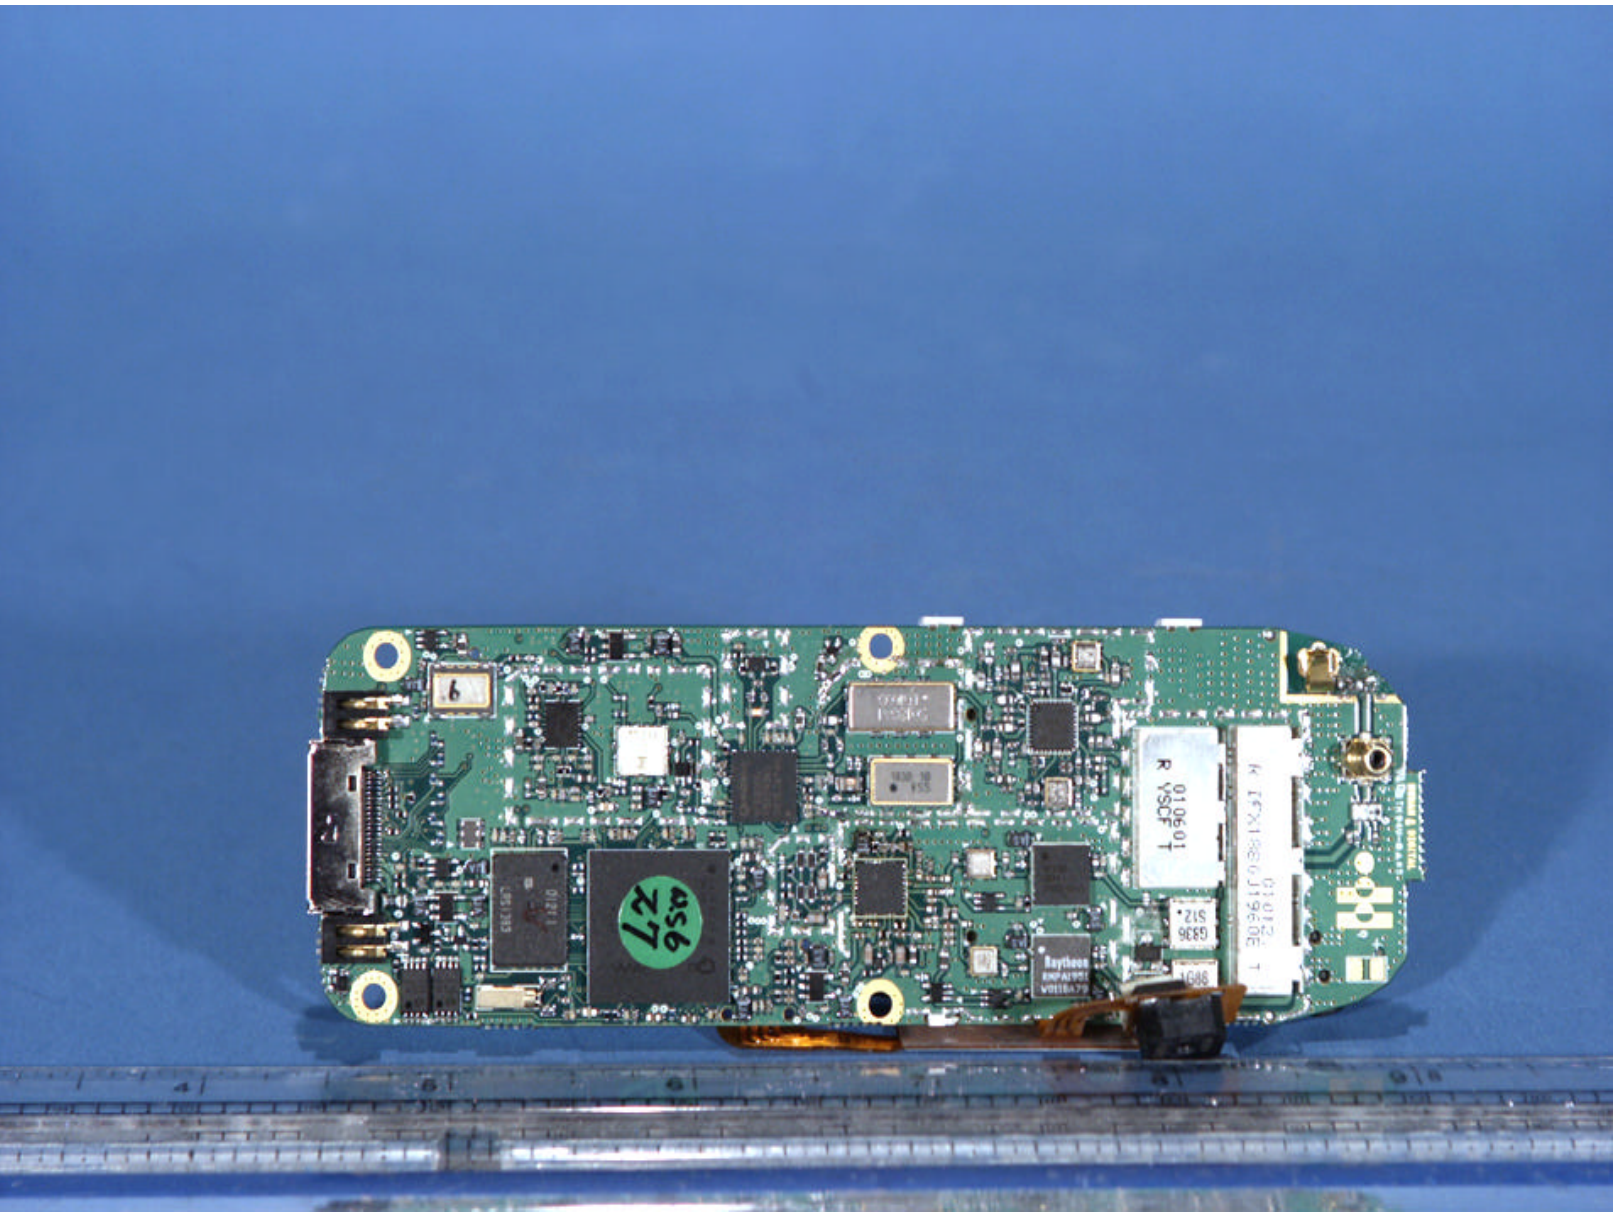

ATTACHMENT H - INTERNAL PHOTOGRAPHS

© 2001 PCTEST Lab

HYUNDAI FCC ID: PP4TX-25B (Model: TX-25B)
Tri-Mode Dual-Band Analog/Pcs Phone (AMPS/CDMA)

NVLAP Lab Code: 100431-0

© 2001 PCTEST Lab

HYUNDAI FCC ID: PP4TX-25B (Model: TX-25B)
Tri-Mode Dual-Band Analog/PCS Phone (AMPS/CDMA)

NVLAP Lab Code: 100431-0

© 2001 PCTEST Lab

HYUNDAI FCC ID: PP4TX-25B (Model: TX-25B)
Tri-Mode Dual-Band Analog/PCS Phone (AMPS/CDMA)

NVLAP Lab Code: 100431-0

© 2001 PCTEST Lab

HYUNDAI FCC ID: PP4TX-25B (Model: TX-25B)
Tri-Mode Dual-Band Analog/PCS Phone (AMPS/CDMA)