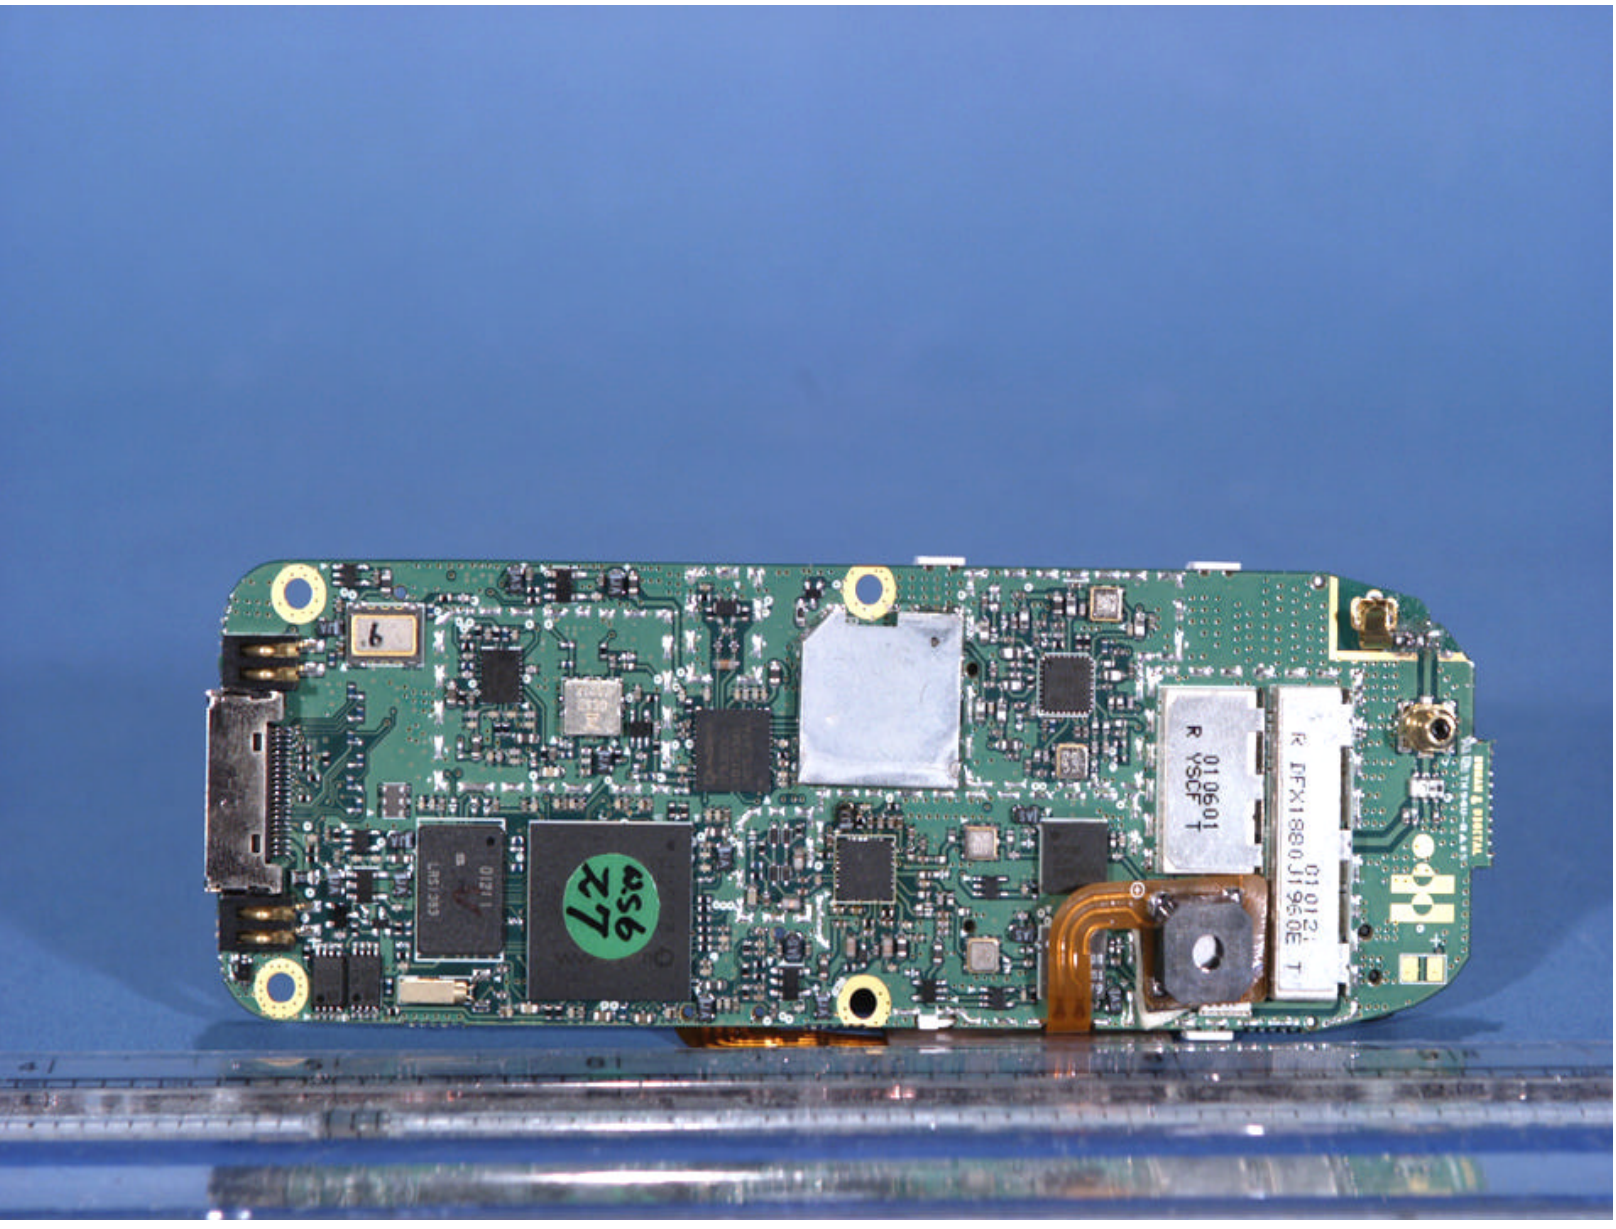

ATTACHMENT H - INTERNAL PHOTOGRAPHS

© 2001 PCTEST Lab

HYUNDAI FCC ID: PP4TX-25B (Model: TX-25B)
Tri-Mode Dual-Band Analog/Pcs Phone (AMPS/CDMA)

NVLAP Lab Code: 100431-0

© 2001 PCTEST Lab

HYUNDAI FCC ID: PP4TX-25B (Model: TX-25B)
Tri-Mode Dual-Band Analog/PCS Phone (AMPS/CDMA)

NVLAP Lab Code: 100431-0

© 2001 PCTEST Lab

HYUNDAI FCC ID: PP4TX-25B (Model: TX-25B)
Tri-Mode Dual-Band Analog/PCS Phone (AMPS/CDMA)

NVLAP Lab Code: 100431-0

© 2001 PCTEST Lab

HYUNDAI FCC ID: PP4TX-25B (Model: TX-25B)
Tri-Mode Dual-Band Analog/PCS Phone (AMPS/CDMA)