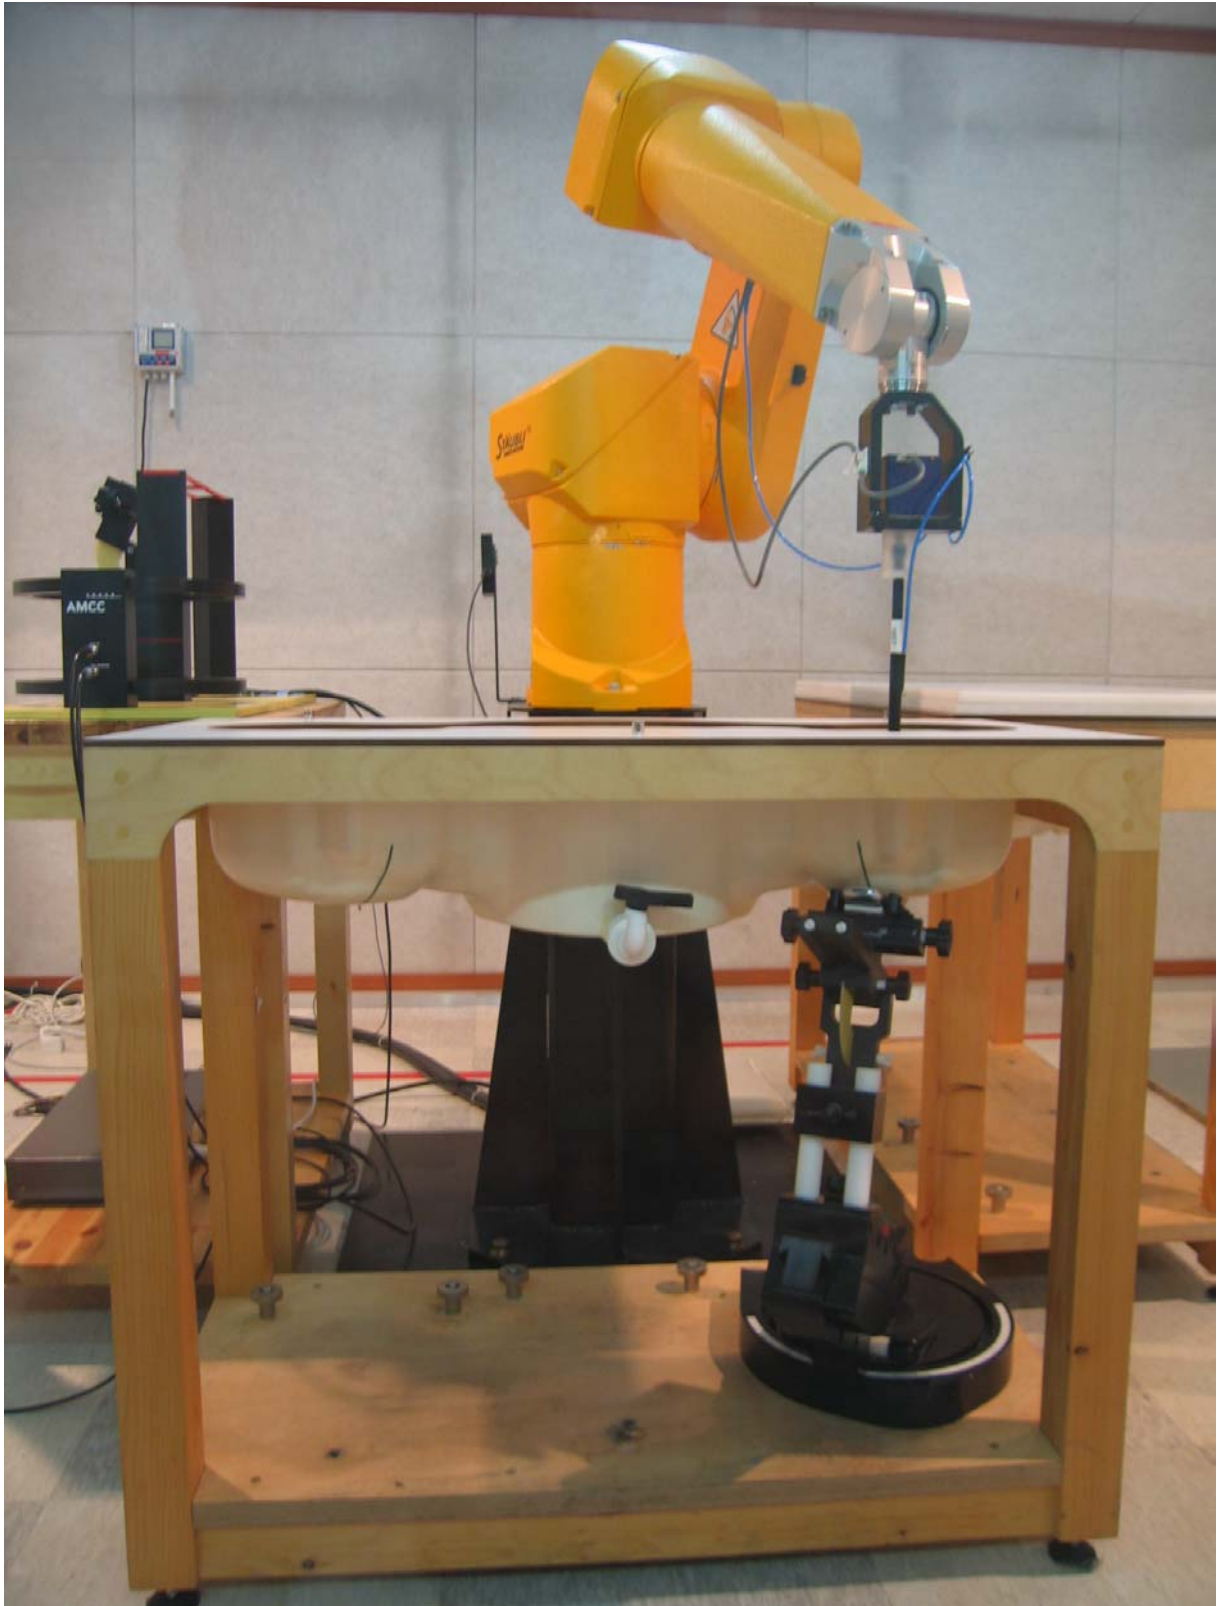

## ATTACHMENT P – SAR TEST SETUP PHOTOGRAPHS

■ Test Setup Photo

■ Test Setup Photo

■ Test Setup Photo

■ Test Setup Photo

■ Test Setup Photo

■ Test Setup Photo

■ Test Setup Photo

■ Test Setup Photo

■ Test Setup Photo

[835MHz/ 1900MHz Head Tissue Liquid Depth : 15cm]

■ Test Setup Photo

[835MHz/ 1900MHz Body Tissue Liquid Depth : 15cm]