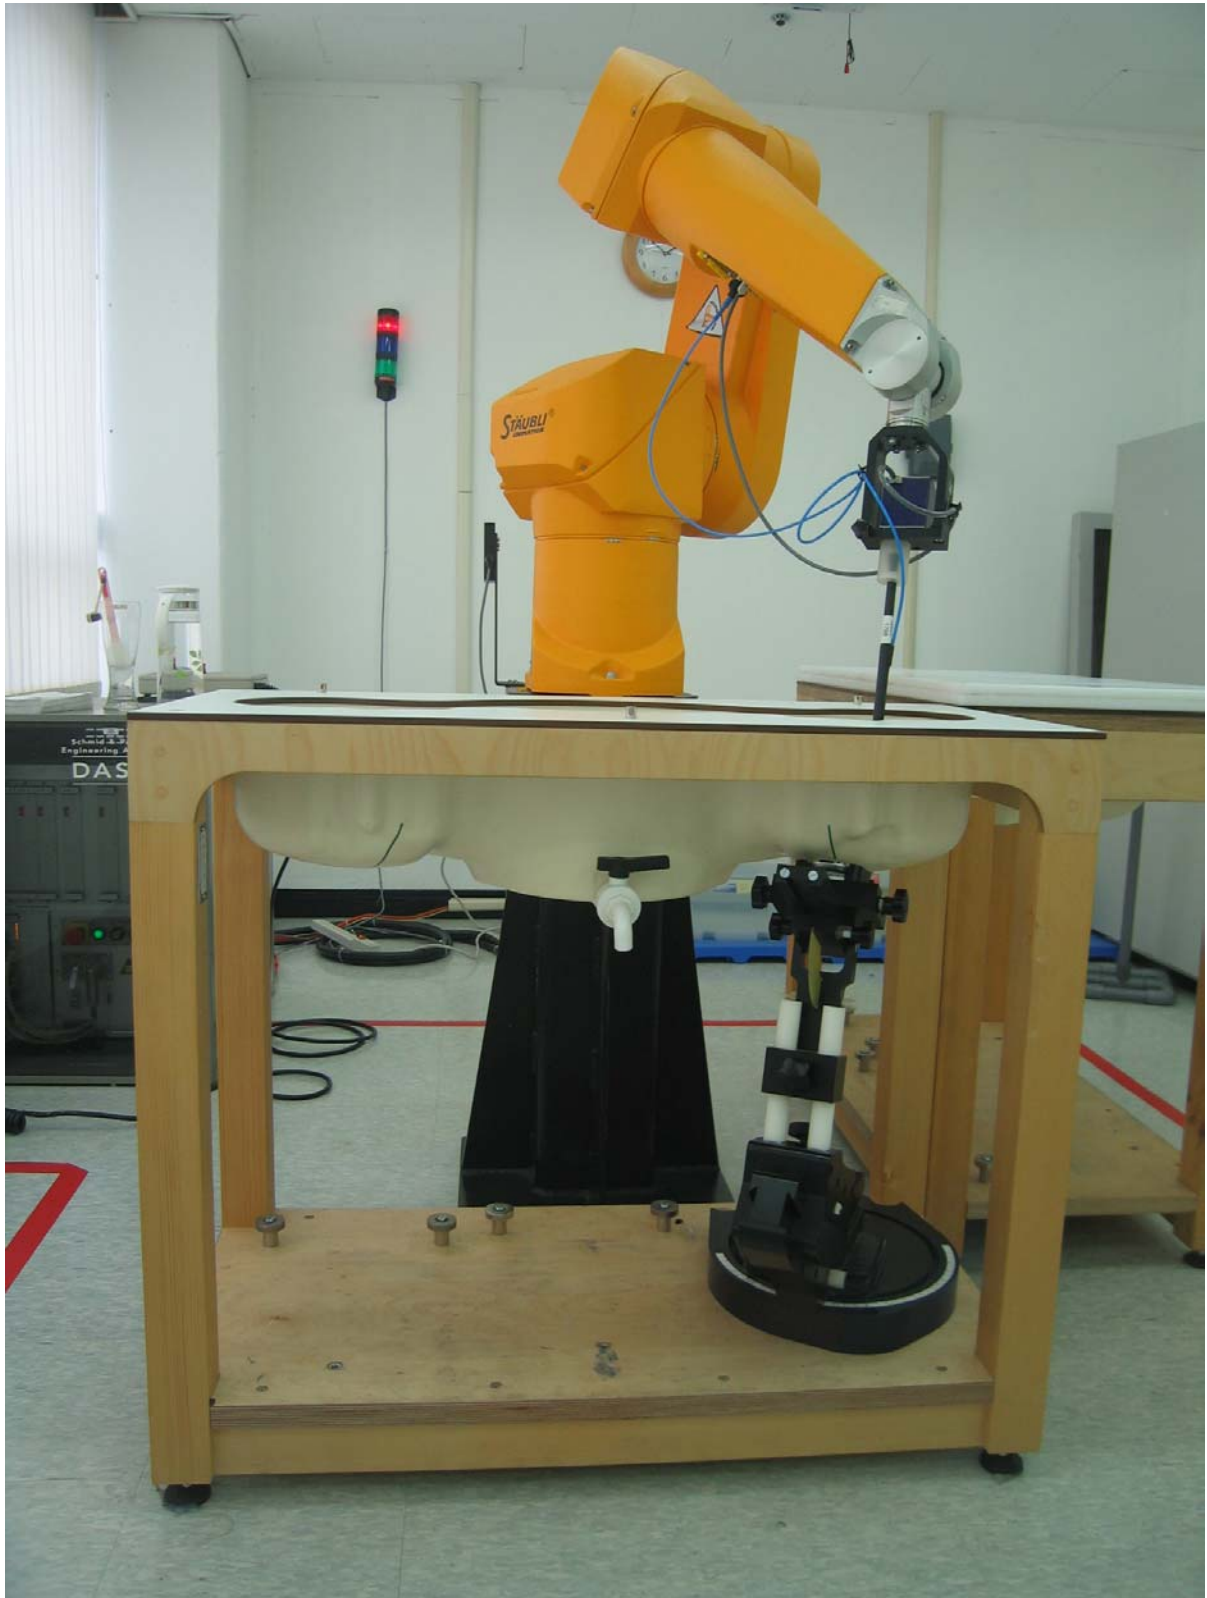

ATTACHMENT P – SAR TEST SETUP PHOTOGRAPHS

■ Test Setup Photo

■ Test Setup Photo

■ Test Setup Photo

■ Test Setup Photo

■ Test Setup Photo

■ Test Setup Photo

■ Test Setup Photo

■ Test Setup Photo

■ Test Setup Photo

[835MHz/ 1900MHz Head Tissue Liquid Depth : 15cm]

■ Test Setup Photo

[835MHz/ 1900MHz Body Tissue Liquid Depth : 15cm]