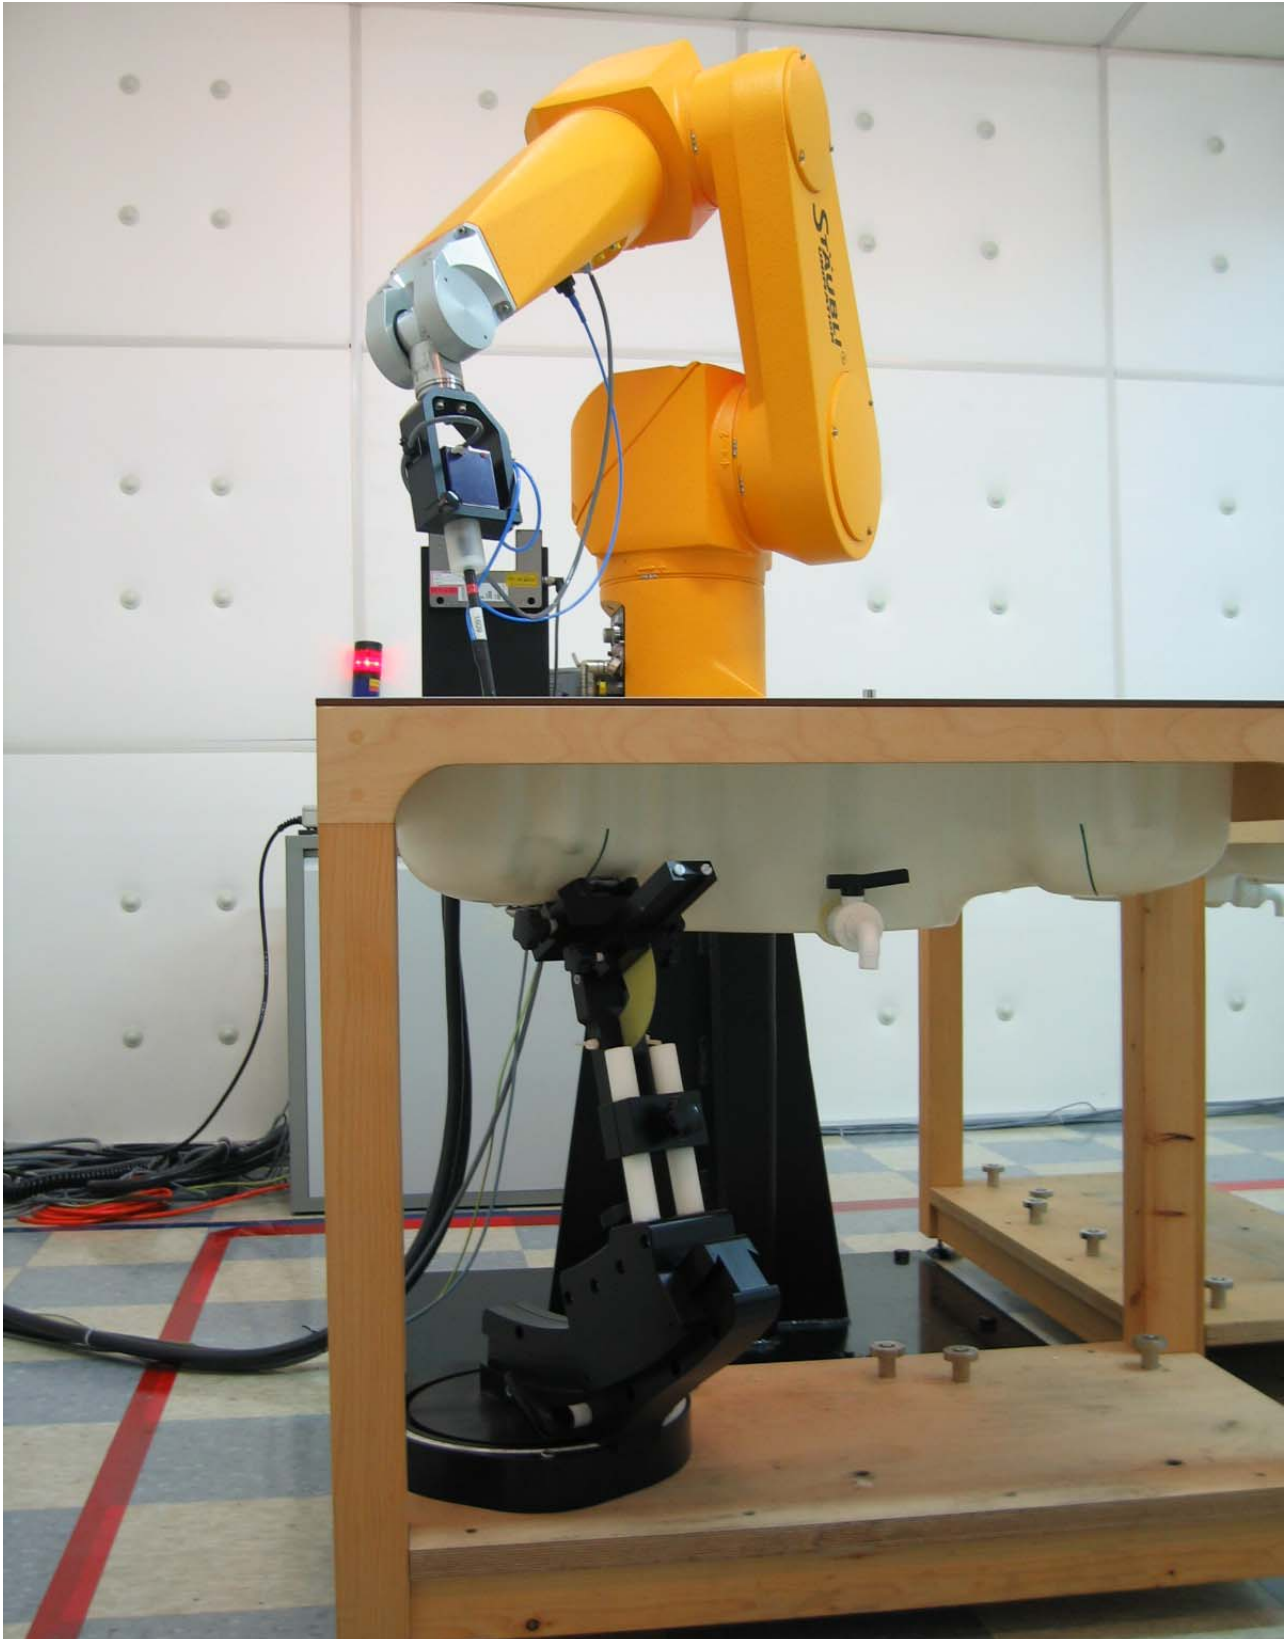

ATTACHMENT P – SAR TEST SETUP PHOTOGRAPHS

■ Test Setup Photo

■ Test Setup Photo

■ Test Setup Photo

■ Test Setup Photo

■ Test Setup Photo

■ Test Setup Photo

■ Test Setup Photo

■ Test Setup Photo

[835MHz/ 1900MHz Head Tissue Liquid Depth : 15cm]

■ Test Setup Photo

[835MHz/ 1900MHz Body Tissue Liquid Depth : 15cm]

■ Test Setup Photo