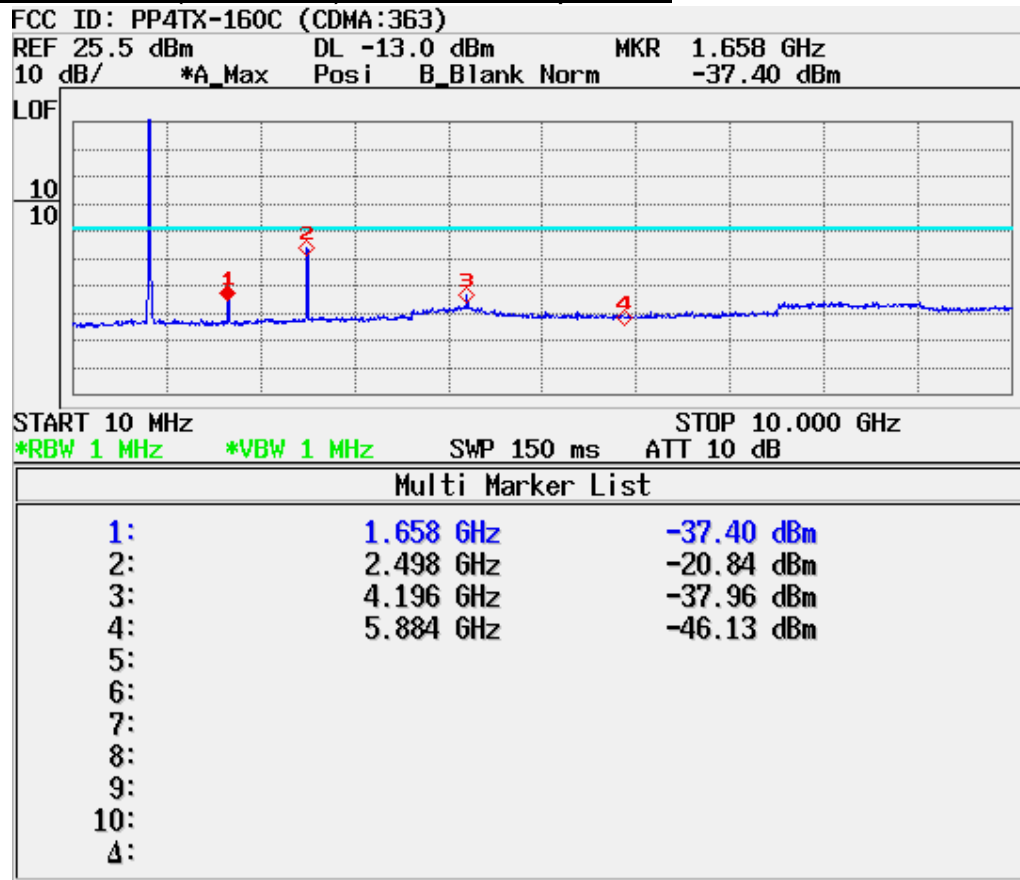

ATTACHMENT D – TEST PLOTS

■ CDMA MODE (1013 CH.) Conducted Spurious

■ **CDMA MODE (0363 CH.) Conducted Spurious**

■ CDMA MODE (0777 CH.) Conducted Spurious

■ PCS CDMA MODE (0025 CH.) Conducted Spurious

■ PCS CDMA MODE (0600 CH.) Conducted Spurious

■ PCS CDMA MODE (1175 CH.) Conducted Spurious

■ **CDMA MODE (0363 CH.) : Channel Power**

■ PCS CDMA MODE (0600 CH.) : Channel Power

■ CDMA Mode (0363 CH.) : Occupied Bandwidth

■ PCS CDMA Mode (0600 CH) : Occupied Bandwidth

■ CDMA Cellular (643 CH.) Upper Edge- Block A

■ CDMA Cellular (690 CH.) Lower Edge- Block B

■ CDMA Cellular (310 CH.) Upper Edge- Block A

■ CDMA Cellular (357 CH.) Lower Edge- Block B

■ CDMA Cellular (1013 CH.) Band Edge

■ CDMA Cellular (777 CH.) Band Edge

■ CDMA Cellular (693 CH.) Upper Edge- Block A

■ CDMA Cellular (740 CH.) Lower Edge- Block B

■ PCS Mode (875 CH.) Block Edge

■ PCS Mode (925 CH.) Block Edge

■ PCS Mode (775 CH.) Block Edge