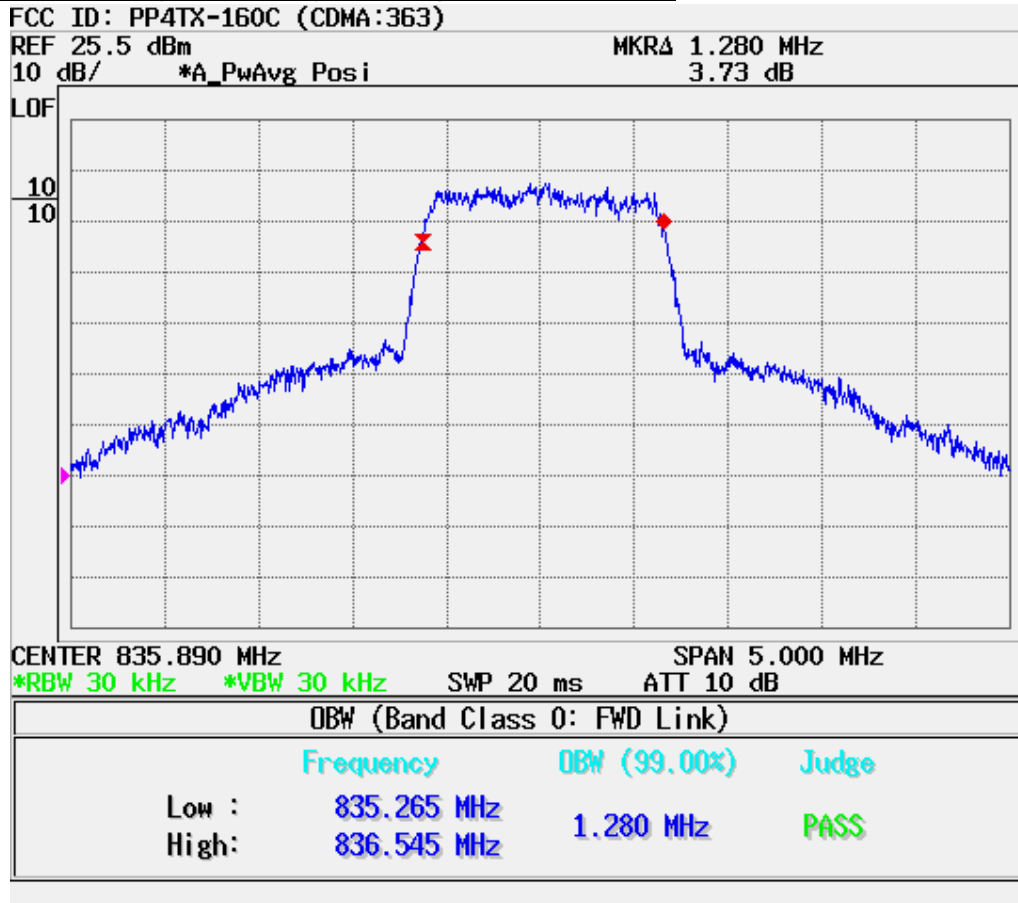

ATTACHMENT D – TEST PLOTS

■ CDMA MODE (1013 CH.) Conducted Spurious

■ **CDMA MODE (0363 CH.) Conducted Spurious**

■ CDMA MODE (0777 CH.) Conducted Spurious

■ PCS CDMA MODE (0025 CH.) Conducted Spurious

■ PCS CDMA MODE (0600 CH.) Conducted Spurious

■ PCS CDMA MODE (1175 CH.) Conducted Spurious

■ **CDMA MODE (0363 CH.) : Channel Power**

■ PCS CDMA MODE (0600 CH.) : Channel Power

■ CDMA Mode (0363 CH.) : Occupied Bandwidth

■ PCS CDMA Mode (0600 CH) : Occupied Bandwidth

■ CDMA Cellular (643 CH.) Upper Edge- Block A

■ CDMA Cellular (690 CH.) Lower Edge- Block B

■ CDMA Cellular (310 CH.) Upper Edge- Block A

■ CDMA Cellular (357 CH.) Lower Edge- Block B

■ CDMA Cellular (1013 CH.) Band Edge

■ CDMA Cellular (777 CH.) Band Edge

■ CDMA Cellular (693 CH.) Upper Edge- Block A

■ CDMA Cellular (740 CH.) Lower Edge- Block B

■ PCS Mode (875 CH.) Block Edge

■ PCS Mode (925 CH.) Block Edge

■ PCS Mode (775 CH.) Block Edge