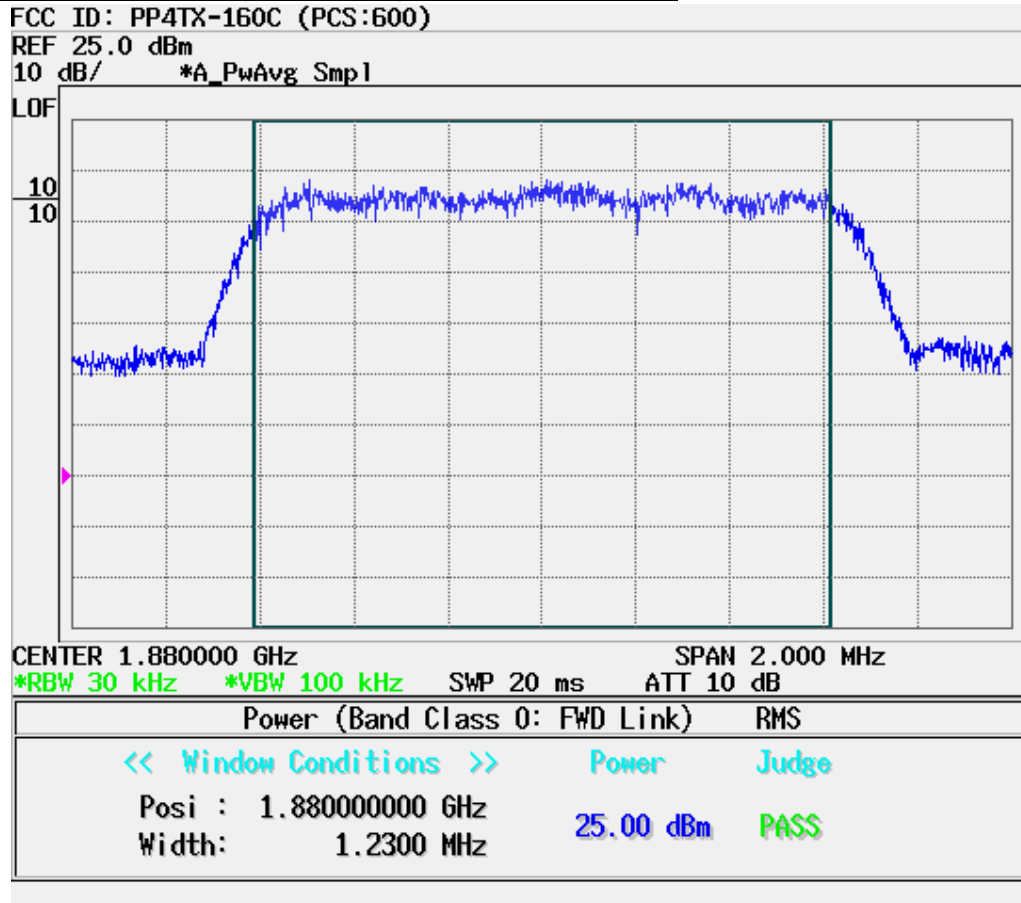

ATTACHMENT D – TEST PLOTS

■ CDMA MODE (1013 CH.) Conducted Spurious

■ **CDMA MODE (0363 CH.) Conducted Spurious**

■ CDMA MODE (0777 CH.) Conducted Spurious

■ PCS CDMA MODE (0025 CH.) Conducted Spurious

■ PCS CDMA MODE (0600 CH.) Conducted Spurious

■ PCS CDMA MODE (1175 CH.) Conducted Spurious

■ **CDMA MODE (0363 CH.) : Channel Power**

■ PCS CDMA MODE (0600 CH.) : Channel Power

■ CDMA Mode (0363 CH.) : Occupied Bandwidth

■ PCS CDMA Mode (0600 CH) : Occupied Bandwidth