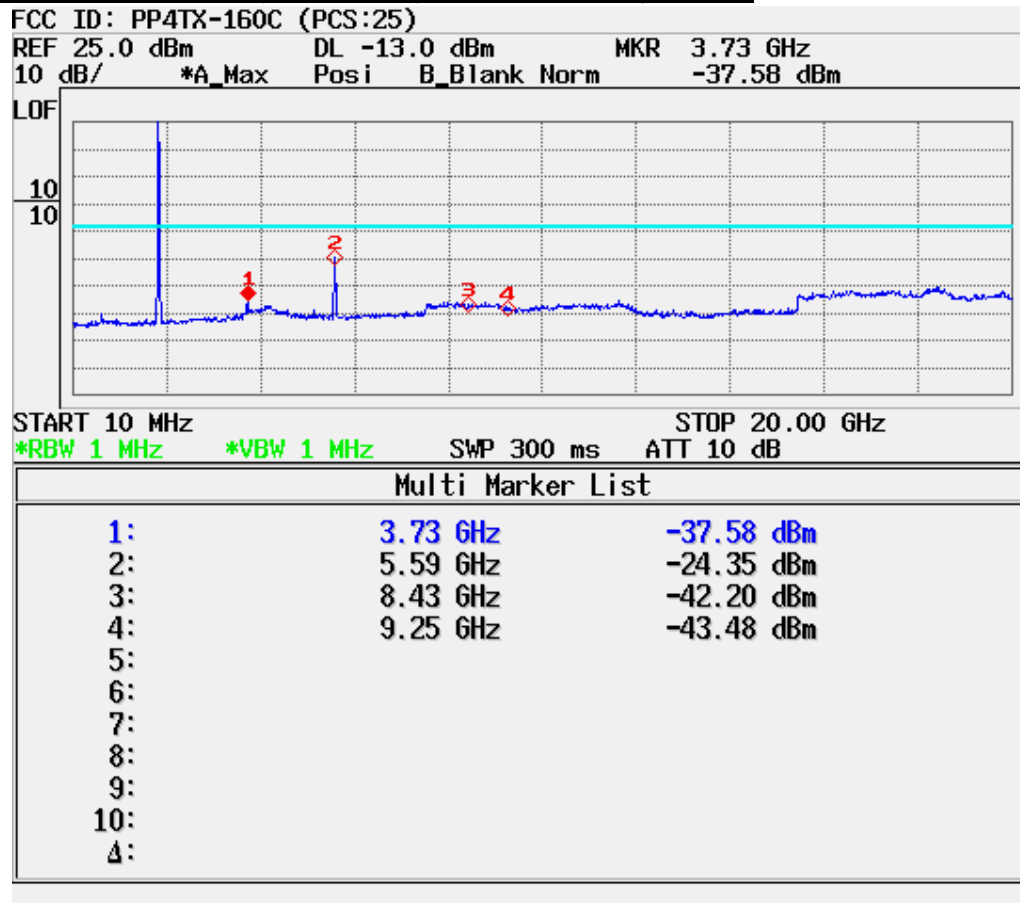

ATTACHMENT D – TEST PLOTS

■ CDMA MODE (1013 CH.) Conducted Spurious

■ **CDMA MODE (0363 CH.) Conducted Spurious**

■ CDMA MODE (0777 CH.) Conducted Spurious

■ PCS CDMA MODE (0025 CH.) Conducted Spurious

■ PCS CDMA MODE (0600 CH.) Conducted Spurious

■ PCS CDMA MODE (1175 CH.) Conducted Spurious

■ **CDMA MODE (0363 CH.) : Channel Power**

■ PCS CDMA MODE (0600 CH.) : Channel Power

■ CDMA Mode (0363 CH.) : Occupied Bandwidth

■ PCS CDMA Mode (0600 CH) : Occupied Bandwidth

■ CDMA Cellular (643 CH.) Upper Edge- Block A

■ CDMA Cellular (690 CH.) Lower Edge- Block B

■ CDMA Cellular (310 CH.) Upper Edge- Block A

■ CDMA Cellular (357 CH.) Lower Edge- Block B

■ CDMA Cellular (1013 CH.) Band Edge

■ CDMA Cellular (777 CH.) Band Edge

■ CDMA Cellular (693 CH.) Upper Edge- Block A

■ CDMA Cellular (740 CH.) Lower Edge- Block B

■ PCS Mode (875 CH.) Block Edge

■ PCS Mode (925 CH.) Block Edge

■ PCS Mode (775 CH.) Block Edge