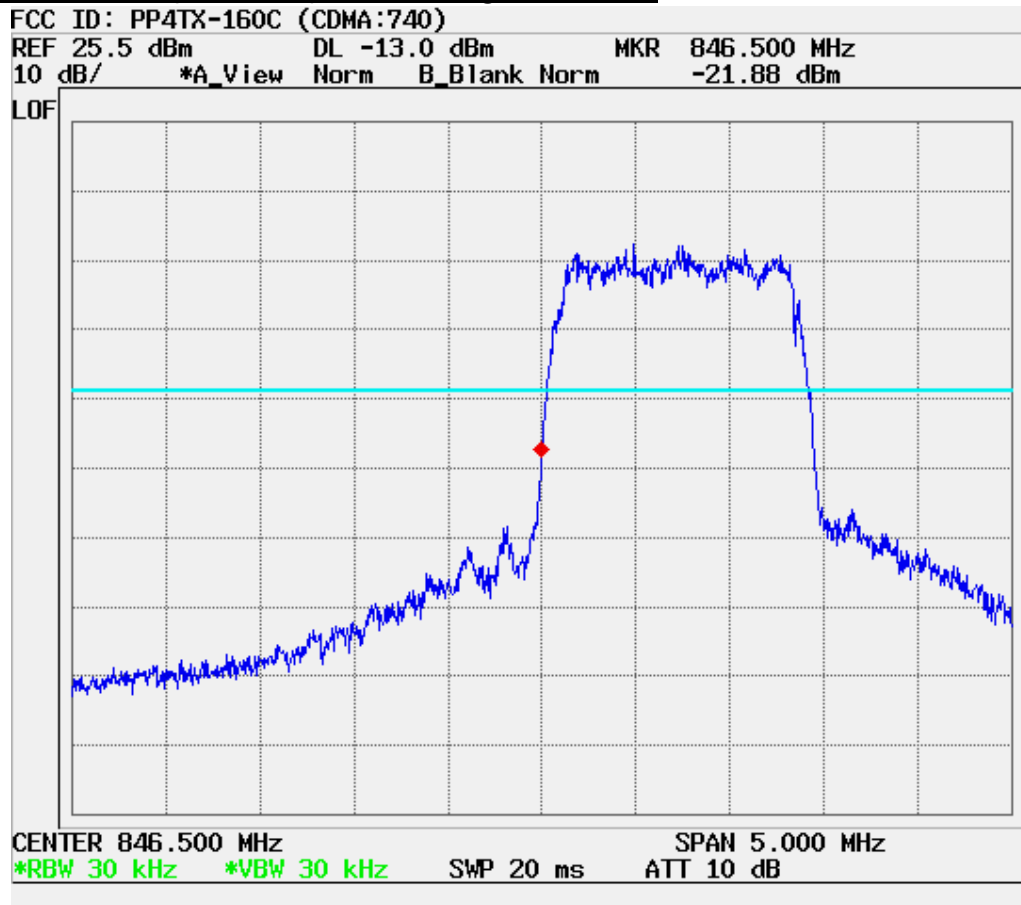

■ PCS CDMA MODE (1175 CH.) Conducted Spurious

■ **CDMA MODE (0363 CH.) : Channel Power**

■ PCS CDMA MODE (0600 CH.) : Channel Power

■ CDMA Mode (0363 CH.) : Occupied Bandwidth

■ PCS CDMA Mode (0600 CH) : Occupied Bandwidth

■ CDMA Cellular (643 CH.) Upper Edge- Block A

■ CDMA Cellular (690 CH.) Lower Edge- Block B

■ CDMA Cellular (310 CH.) Upper Edge- Block A

■ CDMA Cellular (357 CH.) Lower Edge- Block B

■ CDMA Cellular (1013 CH.) Band Edge

■ CDMA Cellular (777 CH.) Band Edge

■ CDMA Cellular (693 CH.) Upper Edge- Block A

■ CDMA Cellular (740 CH.) Lower Edge- Block B

■ PCS Mode (875 CH.) Block Edge

■ PCS Mode (925 CH.) Block Edge

■ PCS Mode (775 CH.) Block Edge

■ PCS Mode Band Edge (25 CH.)

■ PCS Mode Band Edge (1175 CH.)

■ **CDMA (1013 CH) Test Mode: POWER OUT**

■ **CDMA (0363 CH) Test Mode: POWER OUT**

■ **CDMA (0777 CH) Test Mode: POWER OUT**

■ **PCS CDMA (0025 CH) Test Mode: POWER OUT**