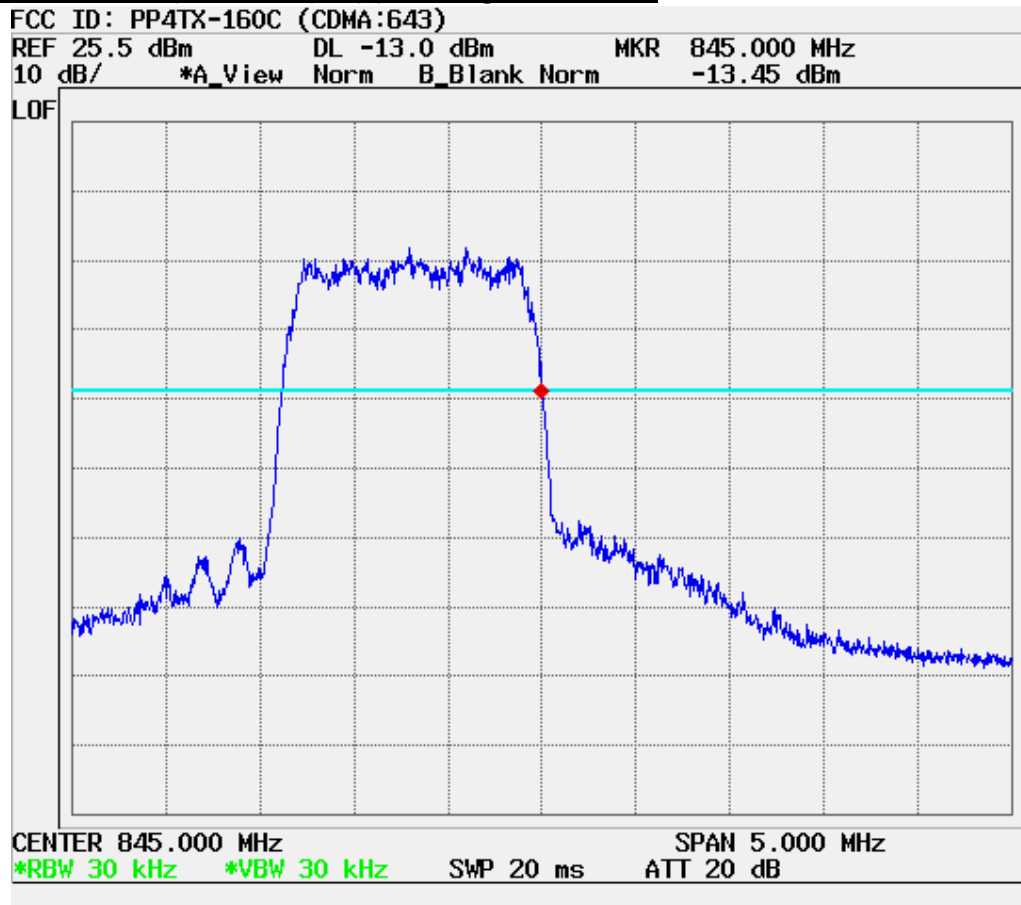

ATTACHMENT D – TEST PLOTS

■ CDMA MODE (1013 CH.) Conducted Spurious

■ **CDMA MODE (0363 CH.) Conducted Spurious**

■ CDMA MODE (0777 CH.) Conducted Spurious

■ PCS CDMA MODE (0025 CH.) Conducted Spurious

■ PCS CDMA MODE (0600 CH.) Conducted Spurious

■ PCS CDMA MODE (1175 CH.) Conducted Spurious

■ **CDMA MODE (0363 CH.) : Channel Power**

■ PCS CDMA MODE (0600 CH.) : Channel Power

■ CDMA Mode (0363 CH.) : Occupied Bandwidth

■ PCS CDMA Mode (0600 CH) : Occupied Bandwidth

■ CDMA Cellular (643 CH.) Upper Edge- Block A

■ CDMA Cellular (690 CH.) Lower Edge- Block B

■ CDMA Cellular (310 CH.) Upper Edge- Block A

■ CDMA Cellular (357 CH.) Lower Edge- Block B

■ CDMA Cellular (1013 CH.) Band Edge

■ CDMA Cellular (777 CH.) Band Edge

■ CDMA Cellular (693 CH.) Upper Edge- Block A

■ CDMA Cellular (740 CH.) Lower Edge- Block B

■ PCS Mode (875 CH.) Block Edge

■ PCS Mode (925 CH.) Block Edge

■ PCS Mode (775 CH.) Block Edge