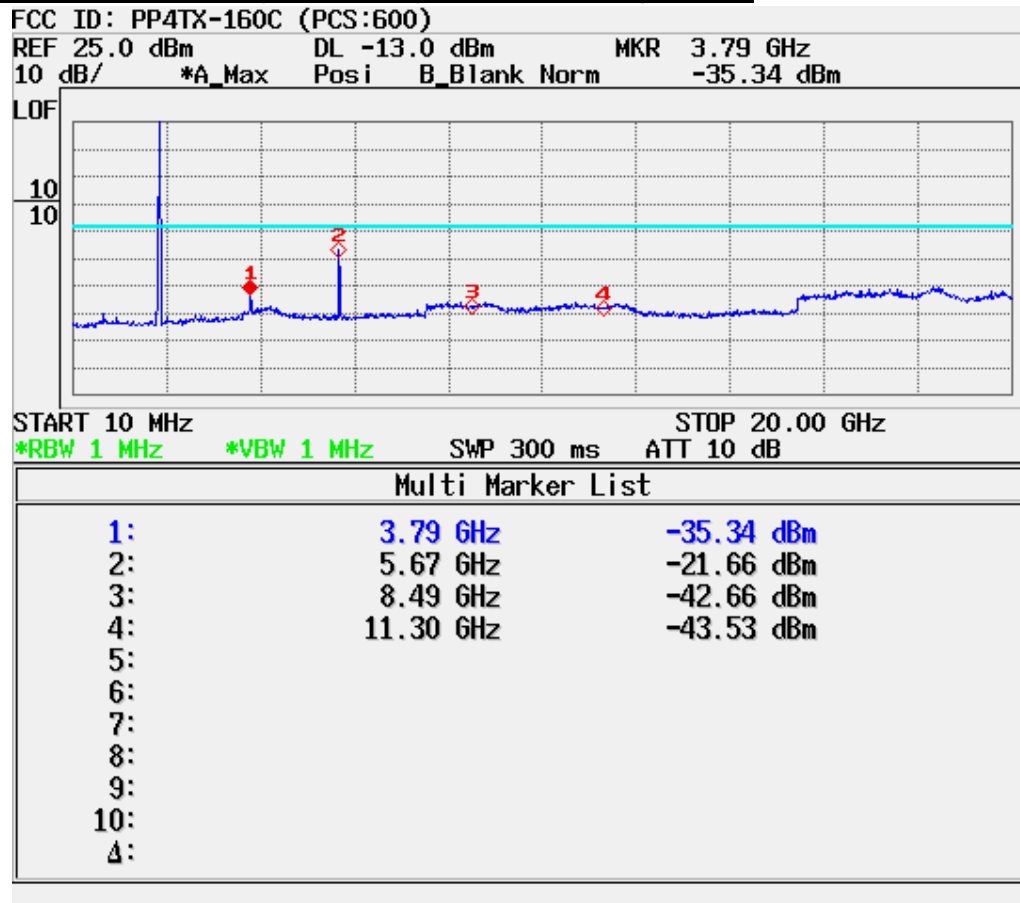

ATTACHMENT D – TEST PLOTS

■ CDMA MODE (1013 CH.) Conducted Spurious

■ **CDMA MODE (0363 CH.) Conducted Spurious**

■ CDMA MODE (0777 CH.) Conducted Spurious

■ PCS CDMA MODE (0025 CH.) Conducted Spurious

■ PCS CDMA MODE (0600 CH.) Conducted Spurious

■ PCS CDMA MODE (1175 CH.) Conducted Spurious

■ **CDMA MODE (0363 CH.) : Channel Power**

■ PCS CDMA MODE (0600 CH.) : Channel Power

■ CDMA Mode (0363 CH.) : Occupied Bandwidth

■ PCS CDMA Mode (0600 CH) : Occupied Bandwidth

■ CDMA Cellular (643 CH.) Upper Edge- Block A

■ CDMA Cellular (690 CH.) Lower Edge- Block B

■ CDMA Cellular (310 CH.) Upper Edge- Block A

■ CDMA Cellular (357 CH.) Lower Edge- Block B

■ CDMA Cellular (1013 CH.) Band Edge

■ CDMA Cellular (777 CH.) Band Edge

■ CDMA Cellular (693 CH.) Upper Edge- Block A

■ CDMA Cellular (740 CH.) Lower Edge- Block B

■ PCS Mode (875 CH.) Block Edge

■ PCS Mode (925 CH.) Block Edge

■ PCS Mode (775 CH.) Block Edge