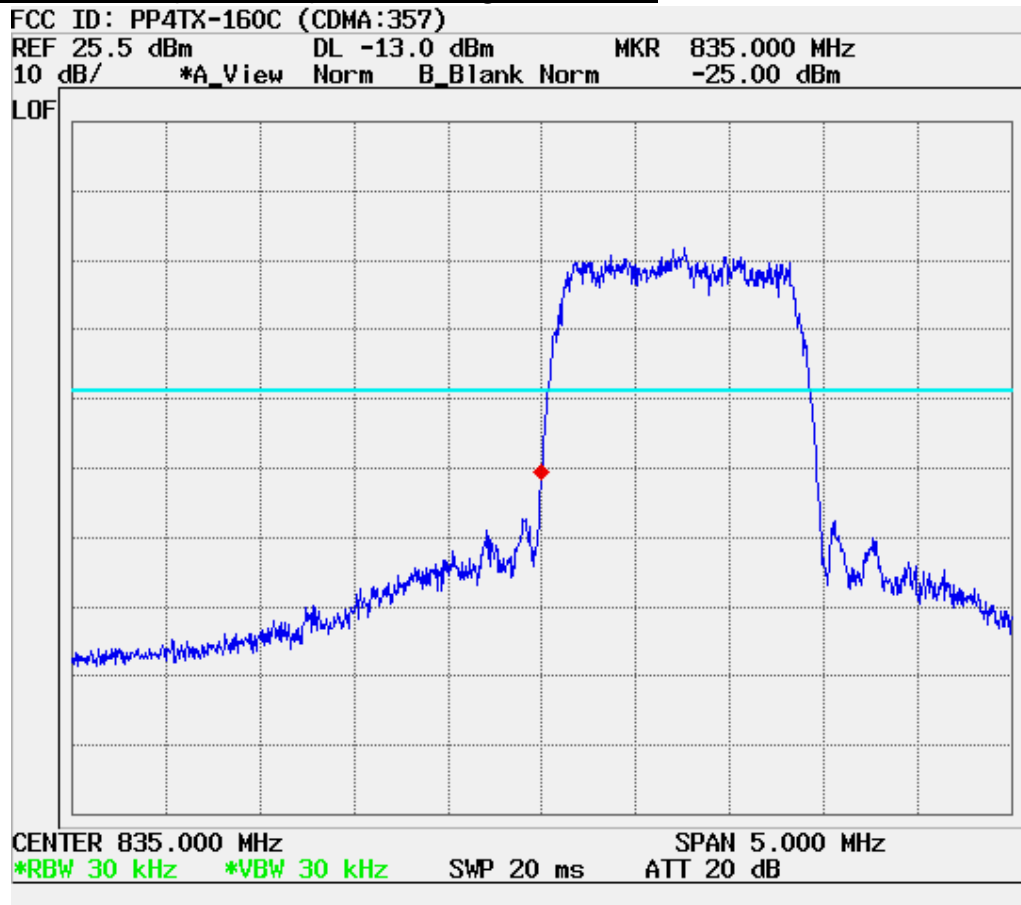

■ PCS CDMA MODE (1175 CH.) Conducted Spurious

■ **CDMA MODE (0363 CH.) : Channel Power**

■ PCS CDMA MODE (0600 CH.) : Channel Power

■ CDMA Mode (0363 CH.) : Occupied Bandwidth

■ PCS CDMA Mode (0600 CH) : Occupied Bandwidth

■ CDMA Cellular (643 CH.) Upper Edge- Block A

■ CDMA Cellular (690 CH.) Lower Edge- Block B

■ CDMA Cellular (310 CH.) Upper Edge- Block A

■ CDMA Cellular (357 CH.) Lower Edge- Block B

■ CDMA Cellular (1013 CH.) Band Edge

■ CDMA Cellular (777 CH.) Band Edge

■ CDMA Cellular (693 CH.) Upper Edge- Block A

■ CDMA Cellular (740 CH.) Lower Edge- Block B

■ PCS Mode (875 CH.) Block Edge

■ PCS Mode (925 CH.) Block Edge

■ PCS Mode (775 CH.) Block Edge

■ PCS Mode Band Edge (25 CH.)

■ PCS Mode Band Edge (1175 CH.)

■ **CDMA (1013 CH) Test Mode: POWER OUT**

■ **CDMA (0363 CH) Test Mode: POWER OUT**

■ **CDMA (0777 CH) Test Mode: POWER OUT**

■ **PCS CDMA (0025 CH) Test Mode: POWER OUT**