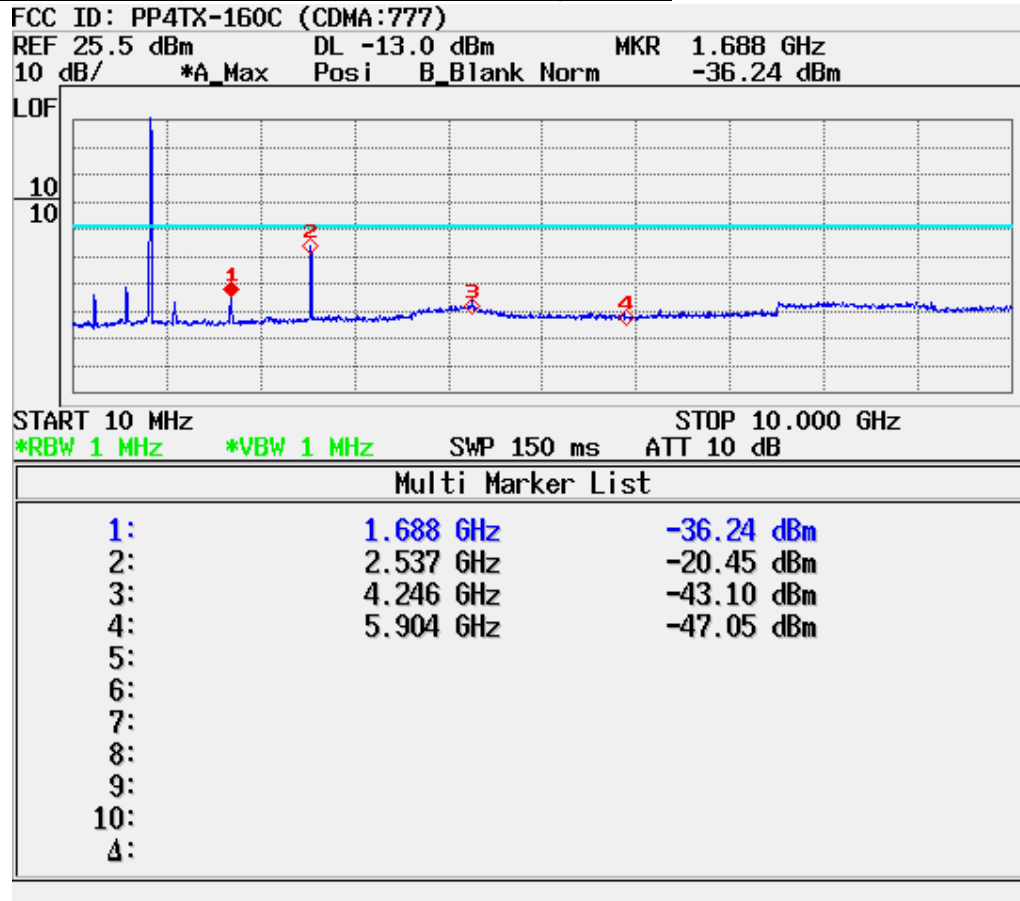

ATTACHMENT D – TEST PLOTS

■ CDMA MODE (1013 CH.) Conducted Spurious

■ **CDMA MODE (0363 CH.) Conducted Spurious**

■ CDMA MODE (0777 CH.) Conducted Spurious

■ PCS CDMA MODE (0025 CH.) Conducted Spurious

■ PCS CDMA MODE (0600 CH.) Conducted Spurious

■ PCS CDMA MODE (1175 CH.) Conducted Spurious

■ **CDMA MODE (0363 CH.) : Channel Power**

■ PCS CDMA MODE (0600 CH.) : Channel Power

■ CDMA Mode (0363 CH.) : Occupied Bandwidth

■ PCS CDMA Mode (0600 CH) : Occupied Bandwidth

■ CDMA Cellular (643 CH.) Upper Edge- Block A

■ CDMA Cellular (690 CH.) Lower Edge- Block B

■ CDMA Cellular (310 CH.) Upper Edge- Block A

■ CDMA Cellular (357 CH.) Lower Edge- Block B

■ CDMA Cellular (1013 CH.) Band Edge

■ CDMA Cellular (777 CH.) Band Edge

■ CDMA Cellular (693 CH.) Upper Edge- Block A

■ CDMA Cellular (740 CH.) Lower Edge- Block B

■ PCS Mode (875 CH.) Block Edge

■ PCS Mode (925 CH.) Block Edge

■ PCS Mode (775 CH.) Block Edge