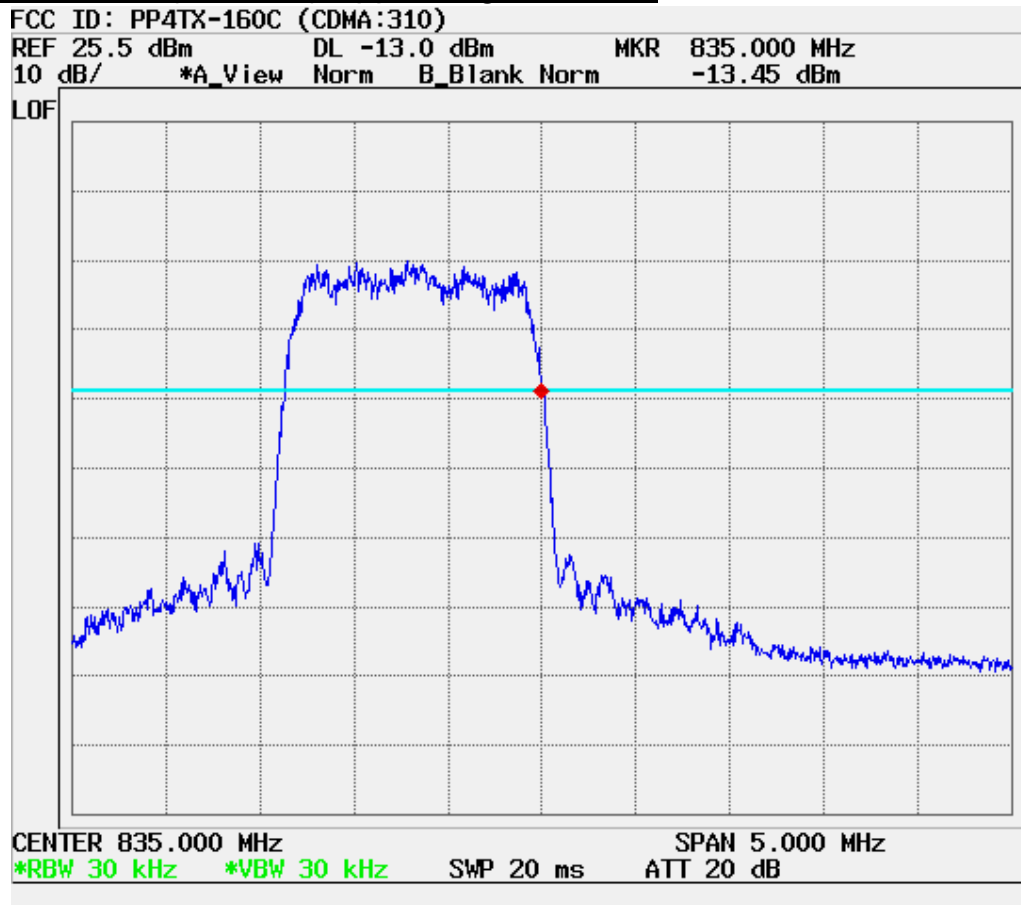

ATTACHMENT D – TEST PLOTS

■ CDMA MODE (1013 CH.) Conducted Spurious

■ **CDMA MODE (0363 CH.) Conducted Spurious**

■ CDMA MODE (0777 CH.) Conducted Spurious

■ PCS CDMA MODE (0025 CH.) Conducted Spurious

■ PCS CDMA MODE (0600 CH.) Conducted Spurious

■ PCS CDMA MODE (1175 CH.) Conducted Spurious

■ **CDMA MODE (0363 CH.) : Channel Power**

■ PCS CDMA MODE (0600 CH.) : Channel Power

■ CDMA Mode (0363 CH.) : Occupied Bandwidth

■ PCS CDMA Mode (0600 CH) : Occupied Bandwidth

■ CDMA Cellular (643 CH.) Upper Edge- Block A

■ CDMA Cellular (690 CH.) Lower Edge- Block B

■ CDMA Cellular (310 CH.) Upper Edge- Block A

■ CDMA Cellular (357 CH.) Lower Edge- Block B

■ CDMA Cellular (1013 CH.) Band Edge

■ CDMA Cellular (777 CH.) Band Edge

■ CDMA Cellular (693 CH.) Upper Edge- Block A

■ CDMA Cellular (740 CH.) Lower Edge- Block B

■ PCS Mode (875 CH.) Block Edge

■ PCS Mode (925 CH.) Block Edge

■ PCS Mode (775 CH.) Block Edge