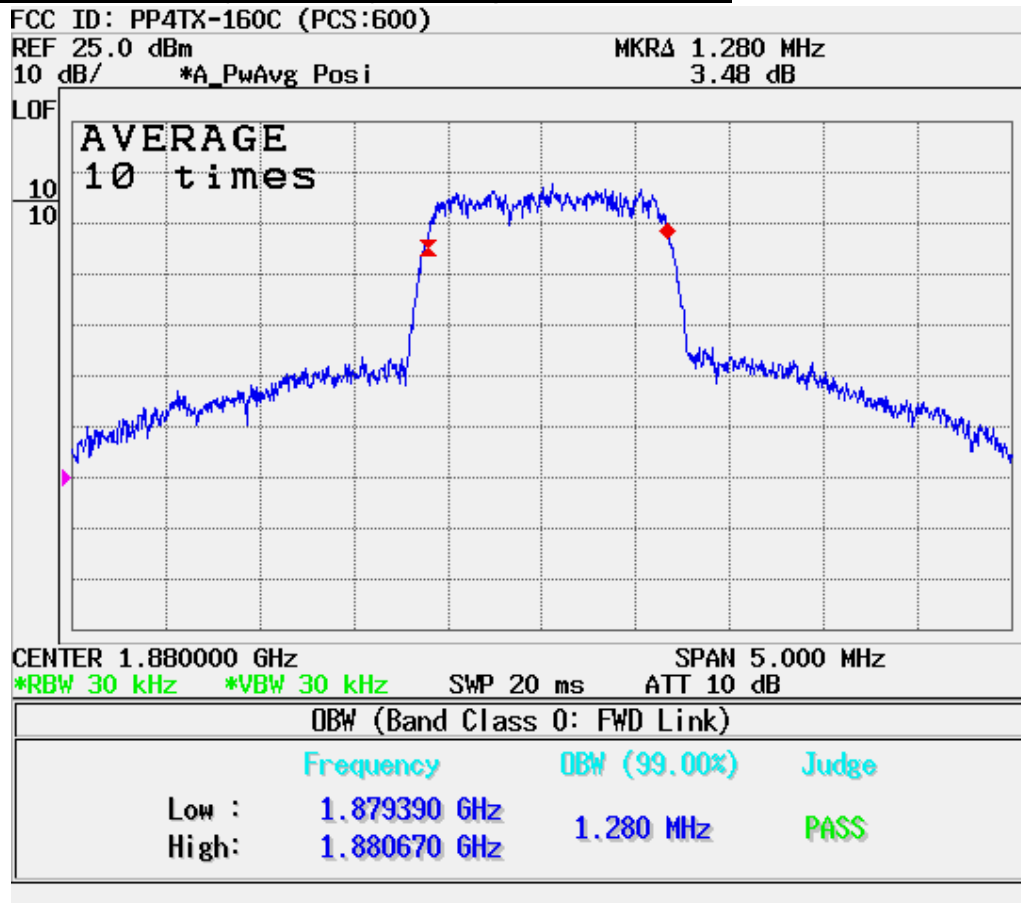

ATTACHMENT D – TEST PLOTS

■ CDMA MODE (1013 CH.) Conducted Spurious

■ **CDMA MODE (0363 CH.) Conducted Spurious**

■ CDMA MODE (0777 CH.) Conducted Spurious

■ PCS CDMA MODE (0025 CH.) Conducted Spurious

■ PCS CDMA MODE (0600 CH.) Conducted Spurious

■ PCS CDMA MODE (1175 CH.) Conducted Spurious

■ **CDMA MODE (0363 CH.) : Channel Power**

■ PCS CDMA MODE (0600 CH.) : Channel Power

■ CDMA Mode (0363 CH.) : Occupied Bandwidth

■ PCS CDMA Mode (0600 CH) : Occupied Bandwidth

■ CDMA Cellular (643 CH.) Upper Edge- Block A

■ CDMA Cellular (690 CH.) Lower Edge- Block B

■ CDMA Cellular (310 CH.) Upper Edge- Block A

■ CDMA Cellular (357 CH.) Lower Edge- Block B

■ CDMA Cellular (1013 CH.) Band Edge