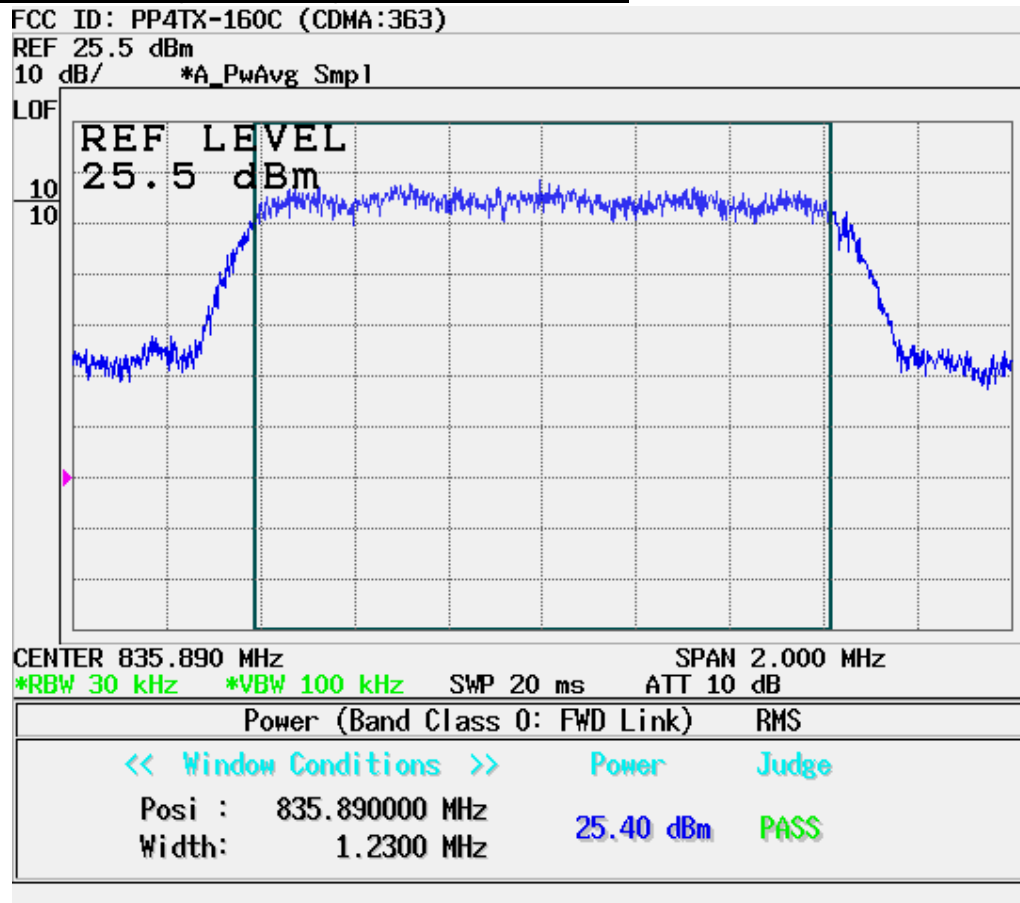

ATTACHMENT D – TEST PLOTS

■ CDMA MODE (1013 CH.) Conducted Spurious

■ **CDMA MODE (0363 CH.) Conducted Spurious**

■ CDMA MODE (0777 CH.) Conducted Spurious

■ PCS CDMA MODE (0025 CH.) Conducted Spurious

■ PCS CDMA MODE (0600 CH.) Conducted Spurious

■ PCS CDMA MODE (1175 CH.) Conducted Spurious

■ **CDMA MODE (0363 CH.) : Channel Power**

■ PCS CDMA MODE (0600 CH.) : Channel Power

■ CDMA Mode (0363 CH.) : Occupied Bandwidth

■ PCS CDMA Mode (0600 CH) : Occupied Bandwidth