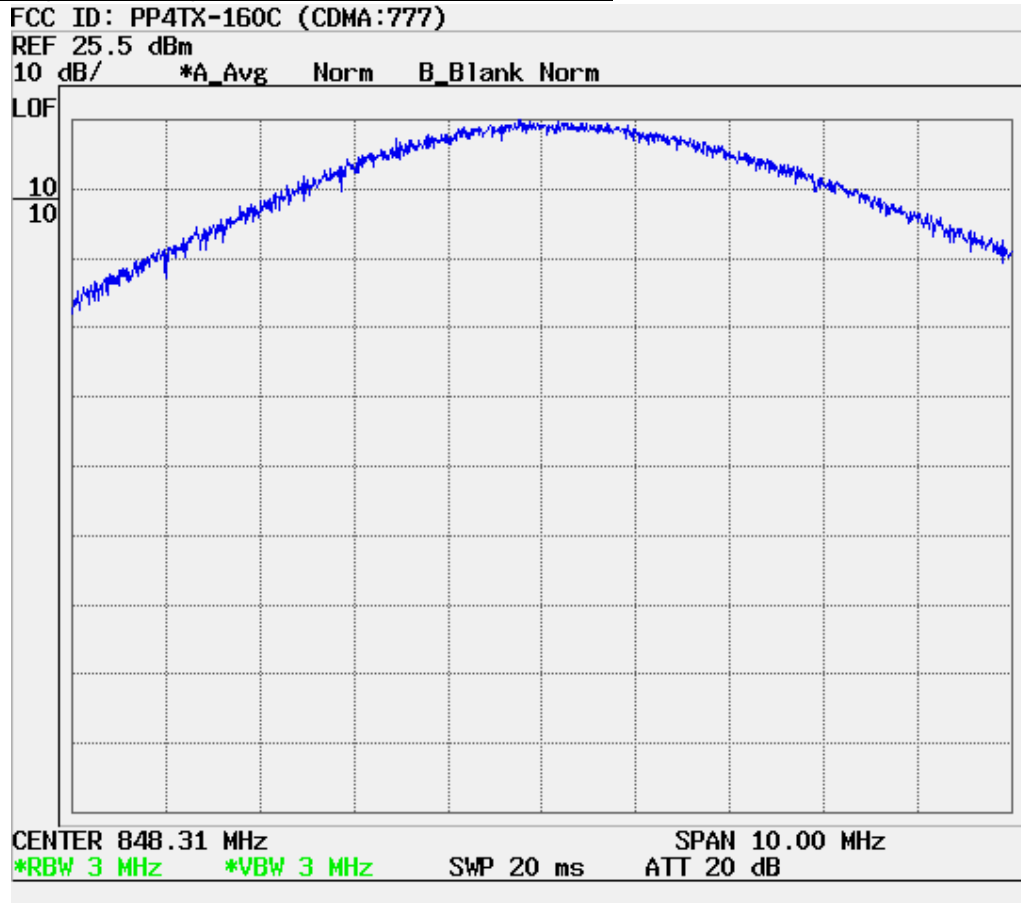

■ PCS Mode Band Edge (25 CH.)

■ PCS Mode Band Edge (1175 CH.)

■ **CDMA (1013 CH) Test Mode: POWER OUT**

■ **CDMA (0363 CH) Test Mode: POWER OUT**

■ **CDMA (0777 CH) Test Mode: POWER OUT**

■ **PCS CDMA (0025 CH) Test Mode: POWER OUT**

■ **PCS CDMA (0600 CH) Test Mode: POWER OUT**

■ **PCS CDMA (1175 CH) Test Mode: POWER OUT**