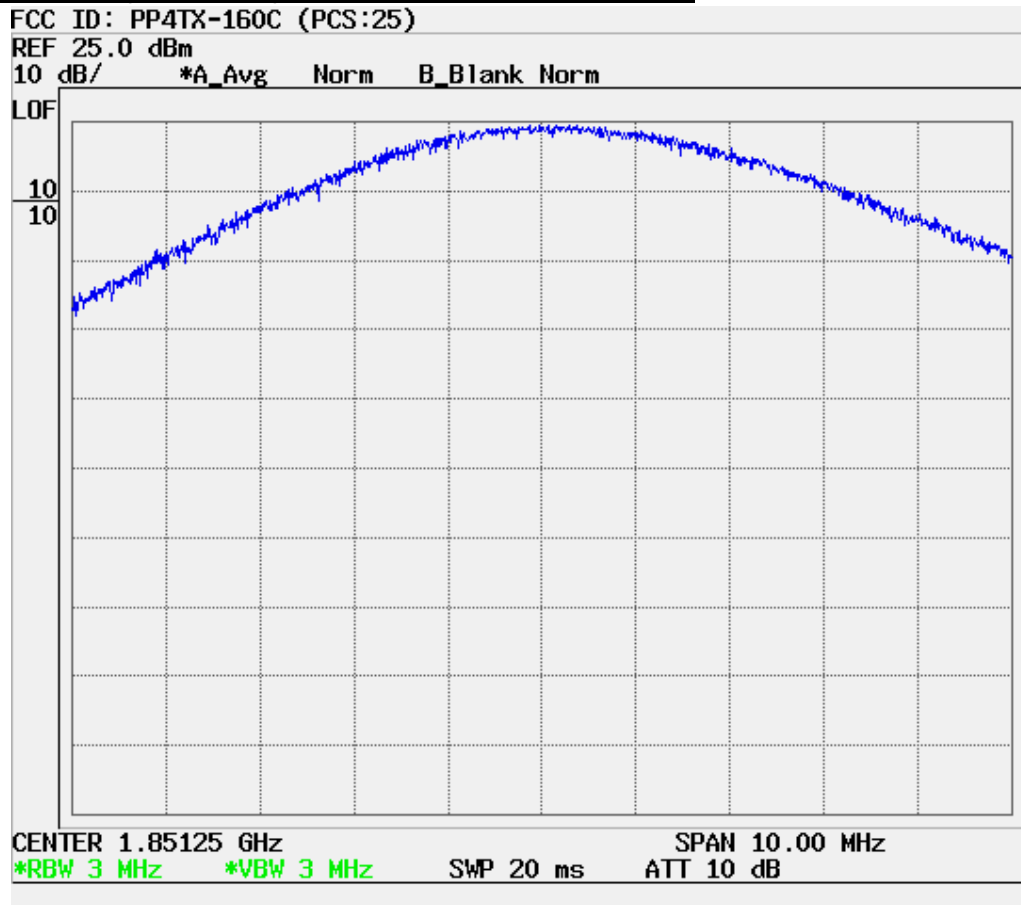

■ PCS Mode Band Edge (25 CH.)

■ PCS Mode Band Edge (1175 CH.)

■ **CDMA (1013 CH) Test Mode: POWER OUT**

■ **CDMA (0363 CH) Test Mode: POWER OUT**

■ **CDMA (0777 CH) Test Mode: POWER OUT**

■ **PCS CDMA (0025 CH) Test Mode: POWER OUT**

■ **PCS CDMA (0600 CH) Test Mode: POWER OUT**

■ **PCS CDMA (1175 CH) Test Mode: POWER OUT**