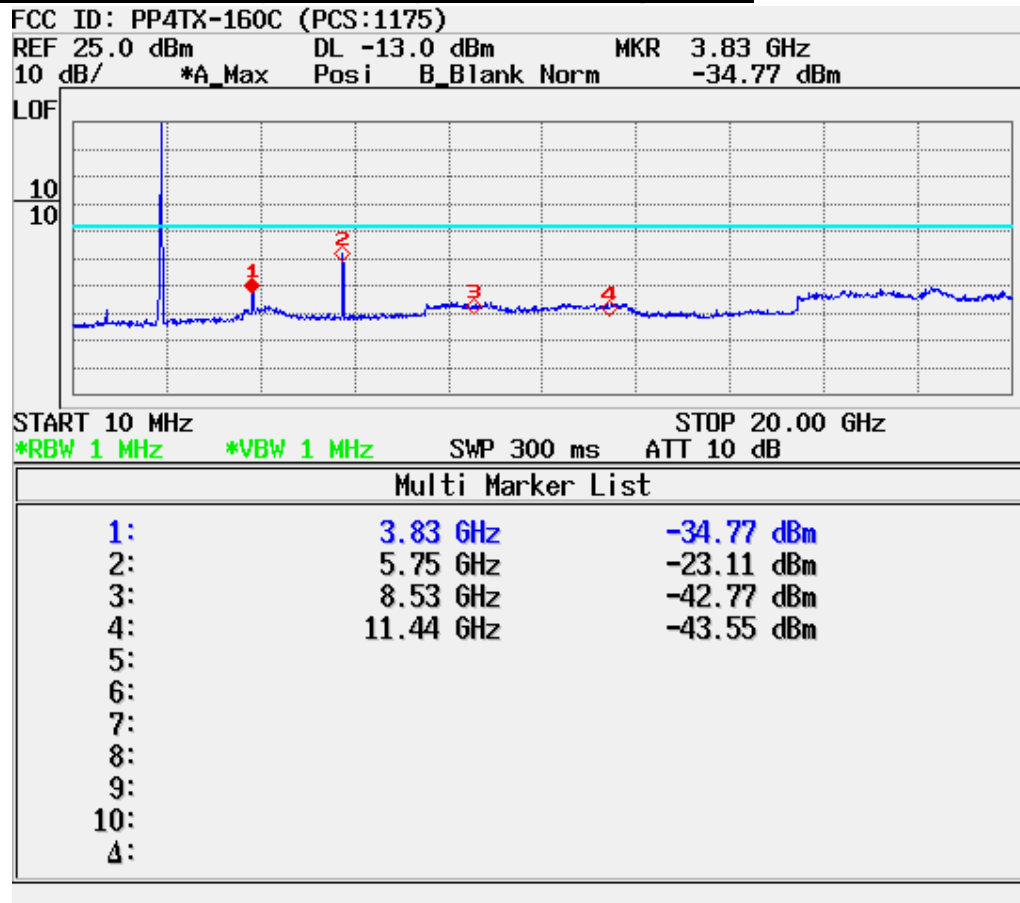

ATTACHMENT D – TEST PLOTS

■ CDMA MODE (1013 CH.) Conducted Spurious

■ **CDMA MODE (0363 CH.) Conducted Spurious**

■ CDMA MODE (0777 CH.) Conducted Spurious

■ PCS CDMA MODE (0025 CH.) Conducted Spurious

■ PCS CDMA MODE (0600 CH.) Conducted Spurious

■ PCS CDMA MODE (1175 CH.) Conducted Spurious

■ **CDMA MODE (0363 CH.) : Channel Power**

■ PCS CDMA MODE (0600 CH.) : Channel Power

■ CDMA Mode (0363 CH.) : Occupied Bandwidth

■ PCS CDMA Mode (0600 CH) : Occupied Bandwidth

■ CDMA Cellular (643 CH.) Upper Edge- Block A

■ CDMA Cellular (690 CH.) Lower Edge- Block B

■ CDMA Cellular (310 CH.) Upper Edge- Block A

■ CDMA Cellular (357 CH.) Lower Edge- Block B

■ CDMA Cellular (1013 CH.) Band Edge