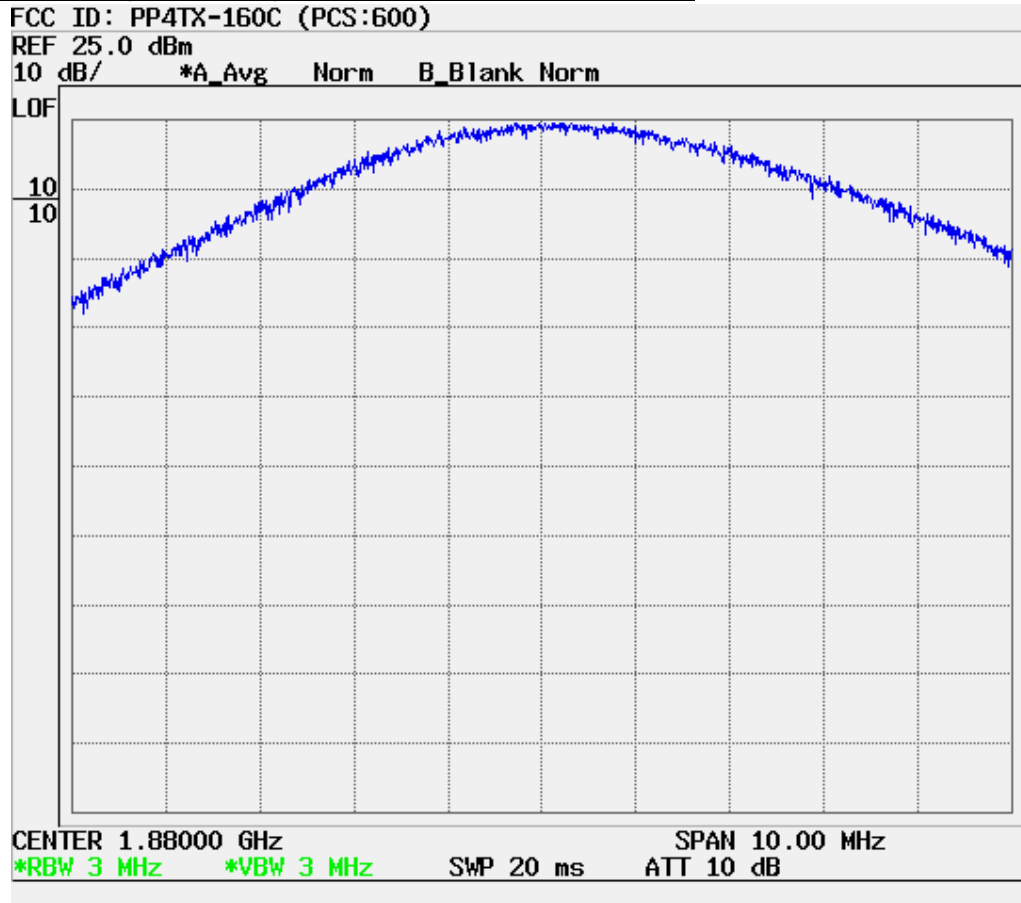

■ PCS Mode Band Edge (25 CH.)

■ PCS Mode Band Edge (1175 CH.)

■ **CDMA (1013 CH) Test Mode: POWER OUT**

■ **CDMA (0363 CH) Test Mode: POWER OUT**

■ **CDMA (0777 CH) Test Mode: POWER OUT**

■ **PCS CDMA (0025 CH) Test Mode: POWER OUT**

■ **PCS CDMA (0600 CH) Test Mode: POWER OUT**

■ **PCS CDMA (1175 CH) Test Mode: POWER OUT**