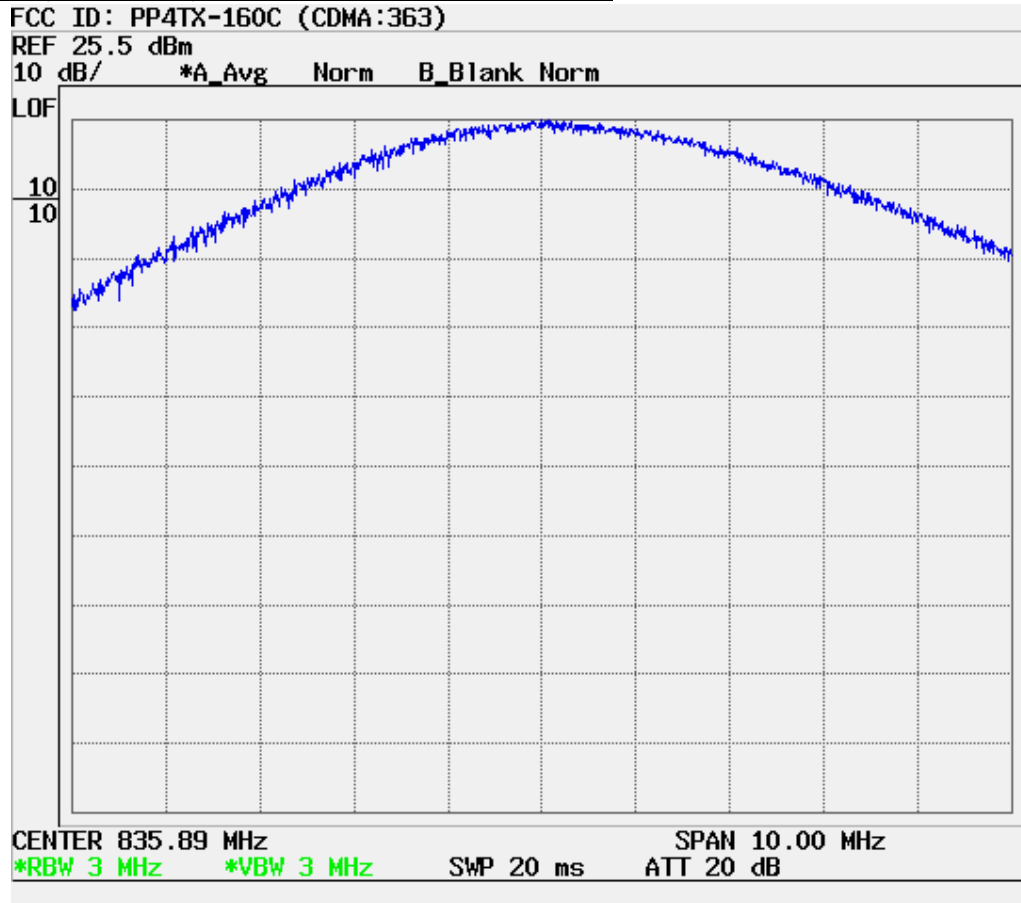

■ PCS Mode Band Edge (25 CH.)

■ PCS Mode Band Edge (1175 CH.)

■ **CDMA (1013 CH) Test Mode: POWER OUT**

■ **CDMA (0363 CH) Test Mode: POWER OUT**

■ **CDMA (0777 CH) Test Mode: POWER OUT**

■ **PCS CDMA (0025 CH) Test Mode: POWER OUT**

■ **PCS CDMA (0600 CH) Test Mode: POWER OUT**

■ **PCS CDMA (1175 CH) Test Mode: POWER OUT**