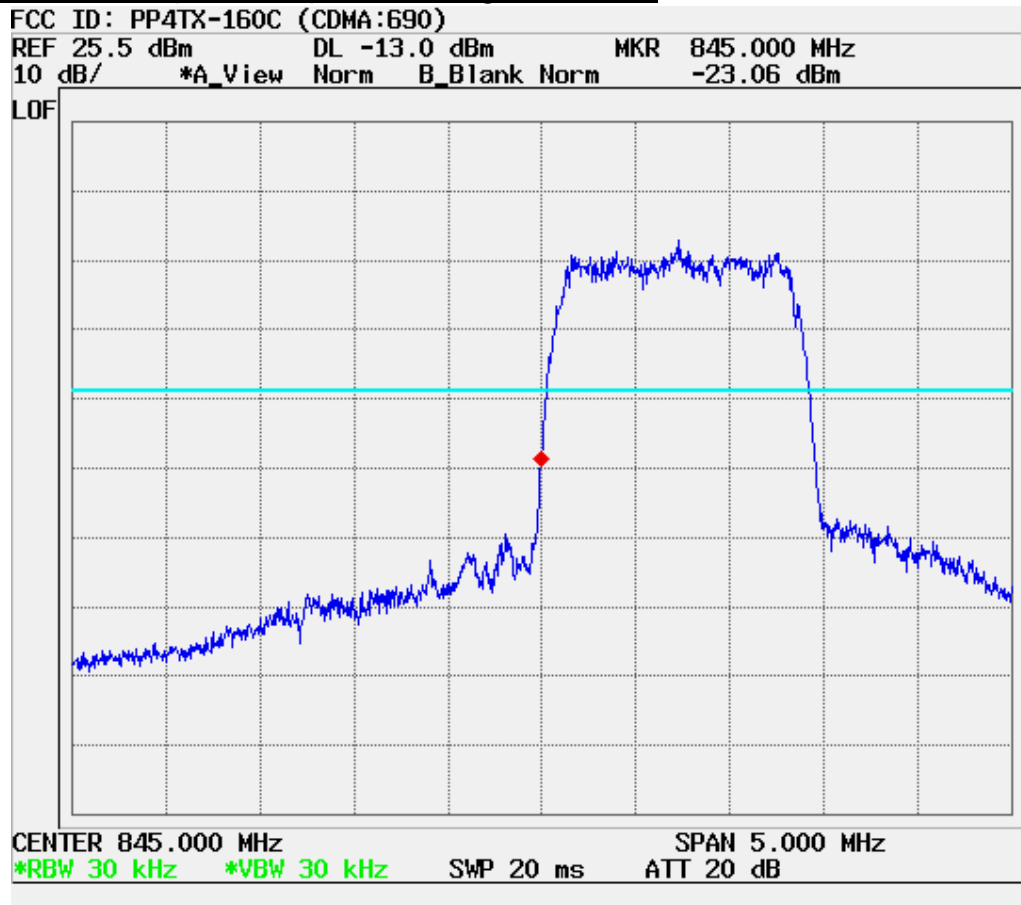

ATTACHMENT D – TEST PLOTS

■ CDMA MODE (1013 CH.) Conducted Spurious

■ **CDMA MODE (0363 CH.) Conducted Spurious**

■ CDMA MODE (0777 CH.) Conducted Spurious

■ PCS CDMA MODE (0025 CH.) Conducted Spurious

■ PCS CDMA MODE (0600 CH.) Conducted Spurious

■ PCS CDMA MODE (1175 CH.) Conducted Spurious

■ **CDMA MODE (0363 CH.) : Channel Power**

■ PCS CDMA MODE (0600 CH.) : Channel Power

■ CDMA Mode (0363 CH.) : Occupied Bandwidth

■ PCS CDMA Mode (0600 CH) : Occupied Bandwidth

■ CDMA Cellular (643 CH.) Upper Edge- Block A

■ CDMA Cellular (690 CH.) Lower Edge- Block B

■ CDMA Cellular (310 CH.) Upper Edge- Block A

■ CDMA Cellular (357 CH.) Lower Edge- Block B

■ CDMA Cellular (1013 CH.) Band Edge

■ CDMA Cellular (777 CH.) Band Edge

■ CDMA Cellular (693 CH.) Upper Edge- Block A

■ CDMA Cellular (740 CH.) Lower Edge- Block B

■ PCS Mode (875 CH.) Block Edge

■ PCS Mode (925 CH.) Block Edge

■ PCS Mode (775 CH.) Block Edge