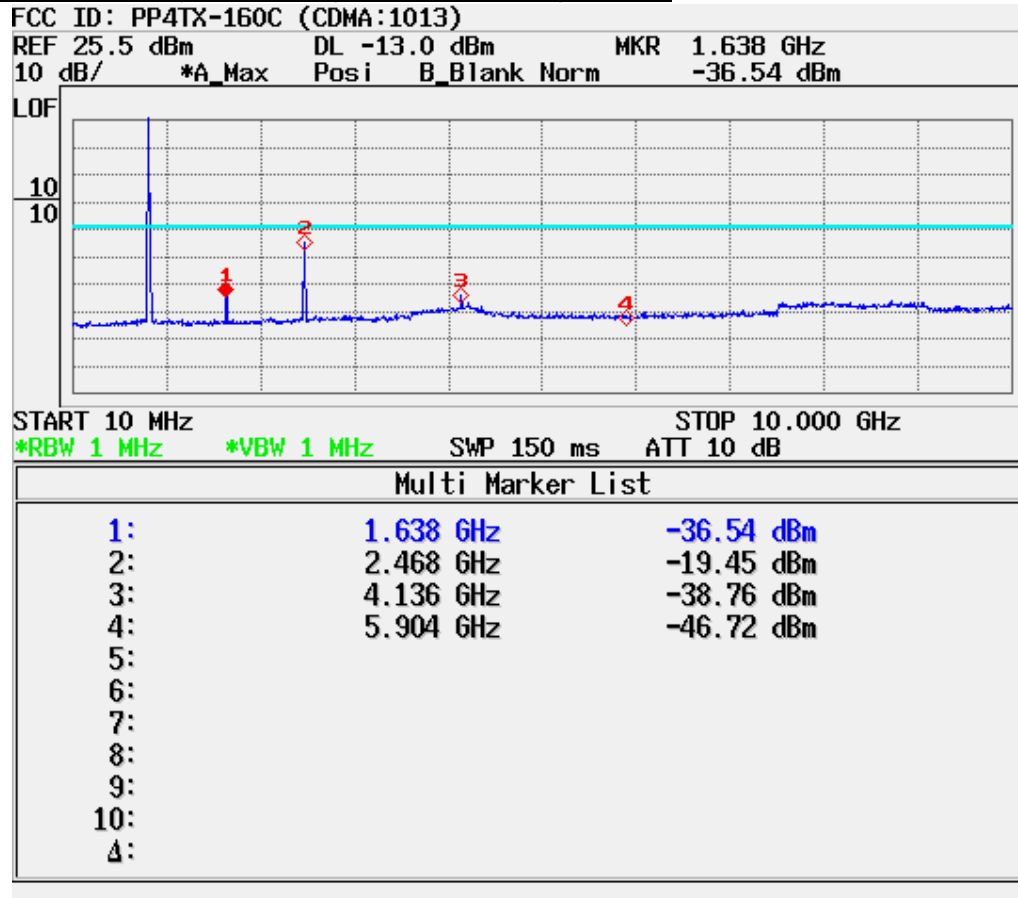

ATTACHMENT D – TEST PLOTS

■ CDMA MODE (1013 CH.) Conducted Spurious

■ **CDMA MODE (0363 CH.) Conducted Spurious**

■ CDMA MODE (0777 CH.) Conducted Spurious

■ PCS CDMA MODE (0025 CH.) Conducted Spurious

■ PCS CDMA MODE (0600 CH.) Conducted Spurious

■ PCS CDMA MODE (1175 CH.) Conducted Spurious

■ **CDMA MODE (0363 CH.) : Channel Power**

■ PCS CDMA MODE (0600 CH.) : Channel Power

■ CDMA Mode (0363 CH.) : Occupied Bandwidth

■ PCS CDMA Mode (0600 CH) : Occupied Bandwidth

■ CDMA Cellular (643 CH.) Upper Edge- Block A

■ CDMA Cellular (690 CH.) Lower Edge- Block B

■ CDMA Cellular (310 CH.) Upper Edge- Block A

■ CDMA Cellular (357 CH.) Lower Edge- Block B

■ CDMA Cellular (1013 CH.) Band Edge

■ CDMA Cellular (777 CH.) Band Edge

■ CDMA Cellular (693 CH.) Upper Edge- Block A

■ CDMA Cellular (740 CH.) Lower Edge- Block B

■ PCS Mode (875 CH.) Block Edge

■ PCS Mode (925 CH.) Block Edge

■ PCS Mode (775 CH.) Block Edge