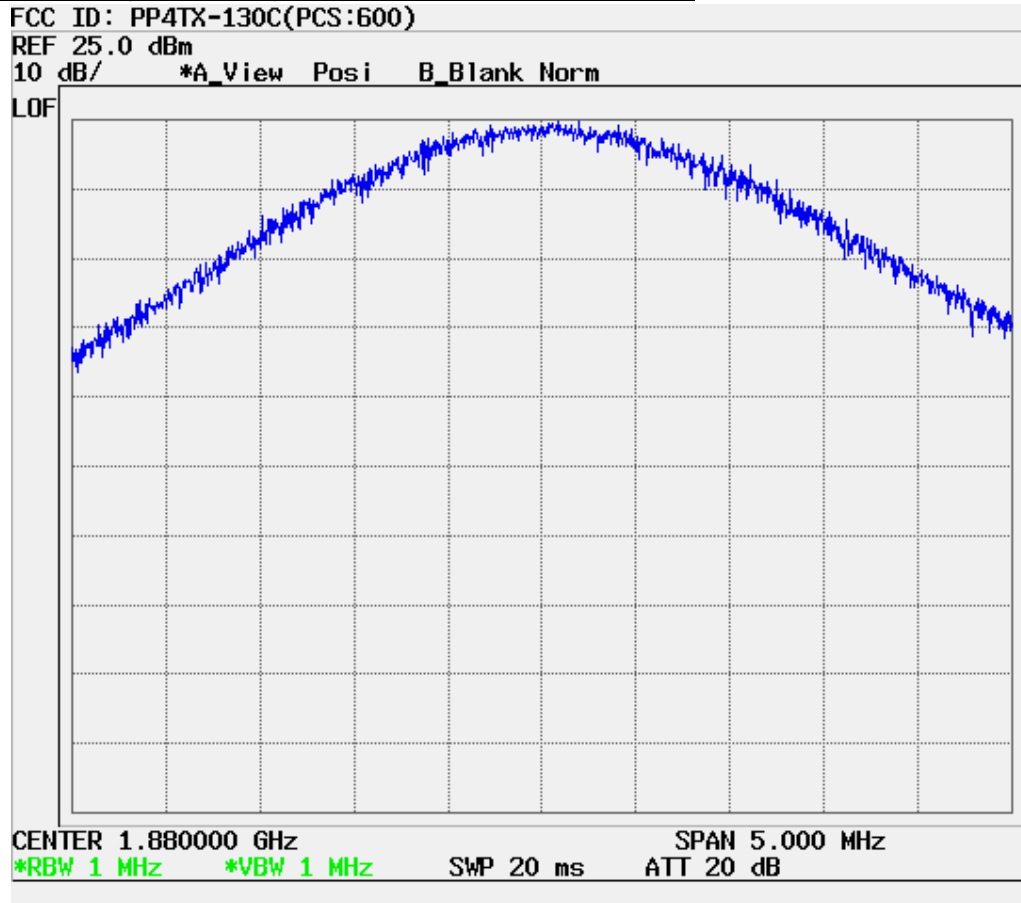

■ PCS Mode (275 CH.) Block Edge

■ PCS Mode (325 CH.) Block Edge

■ PCS Mode Band Edge (25 CH.)

■ PCS Mode Band Edge (1175 CH.)

■ **CDMA (1013 CH) Test Mode: POWER OUT**

■ **CDMA (0363 CH) Test Mode: POWER OUT**

■ **CDMA (0777 CH) Test Mode: POWER OUT**

■ **PCS CDMA (0025 CH) Test Mode: POWER OUT**

■ PCS CDMA (0600 CH) Test Mode: POWER OUT

■ **PCS CDMA (1175 CH) Test Mode: POWER OUT**