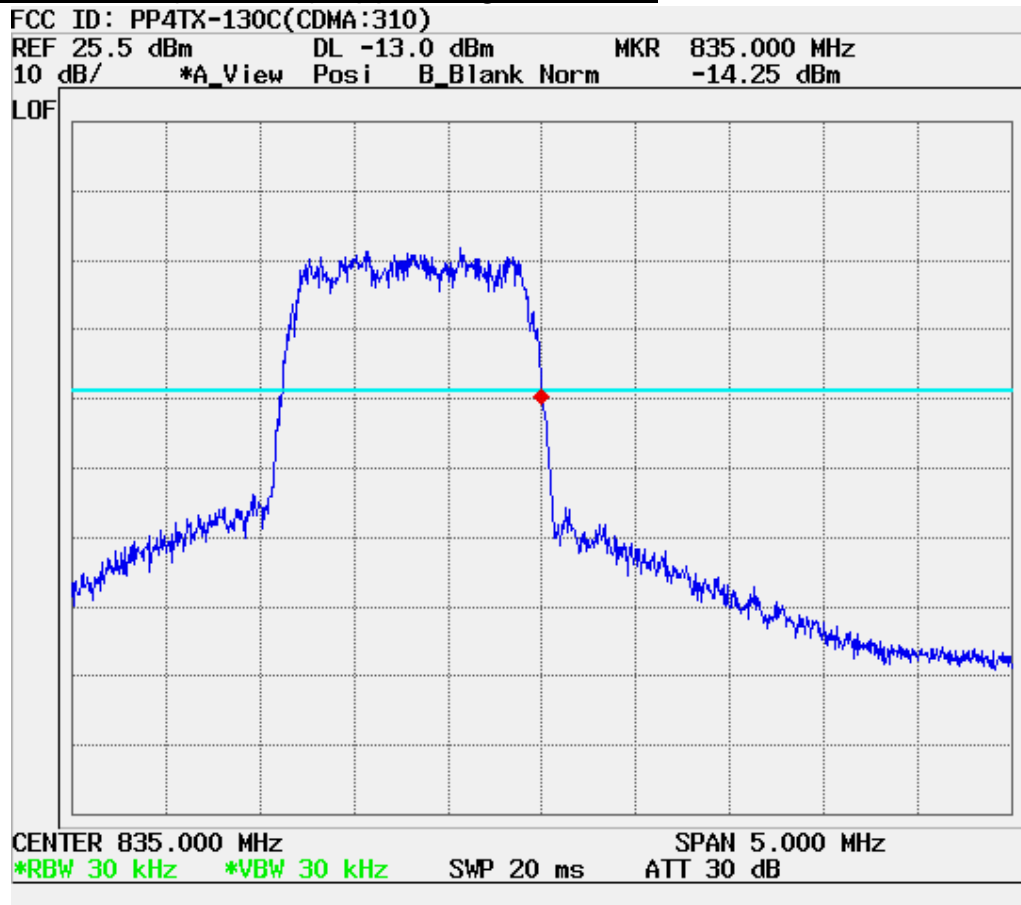

### ■ CDMA MODE (1013 CH.) Conducted Spurious

■ **CDMA MODE (0363 CH.) Conducted Spurious**

■ CDMA MODE (0777 CH.) Conducted Spurious

■ PCS CDMA MODE (0025 CH.) Conducted Spurious

■ PCS CDMA MODE (0600 CH.) Conducted Spurious

■ PCS CDMA MODE (1175 CH.) Conducted Spurious

■ CDMA MODE (0363 CH.) : Channel Power

■ PCS CDMA MODE (0600 CH.) : Channel Power

■ CDMA Mode (0363 CH.) : Occupied Bandwidth

■ PCS CDMA Mode (0600 CH) : Occupied Bandwidth

■ CDMA Cellular (643 CH.) Upper Edge- Block A

■ **CDMA Cellular (690 CH.) Lower Edge- Block B**

■ CDMA Cellular (310 CH.) Upper Edge- Block A

■ **CDMA Cellular (357 CH.) Lower Edge- Block B**

### ■ CDMA Cellular (1013 CH.) Band Edge

■ CDMA Cellular (777 CH.) Band Edge

■ CDMA Cellular (693 CH.) Upper Edge- Block A

■ CDMA Cellular (740 CH.) Lower Edge- Block B

■ **PCS Mode (875 CH.) Block Edge**