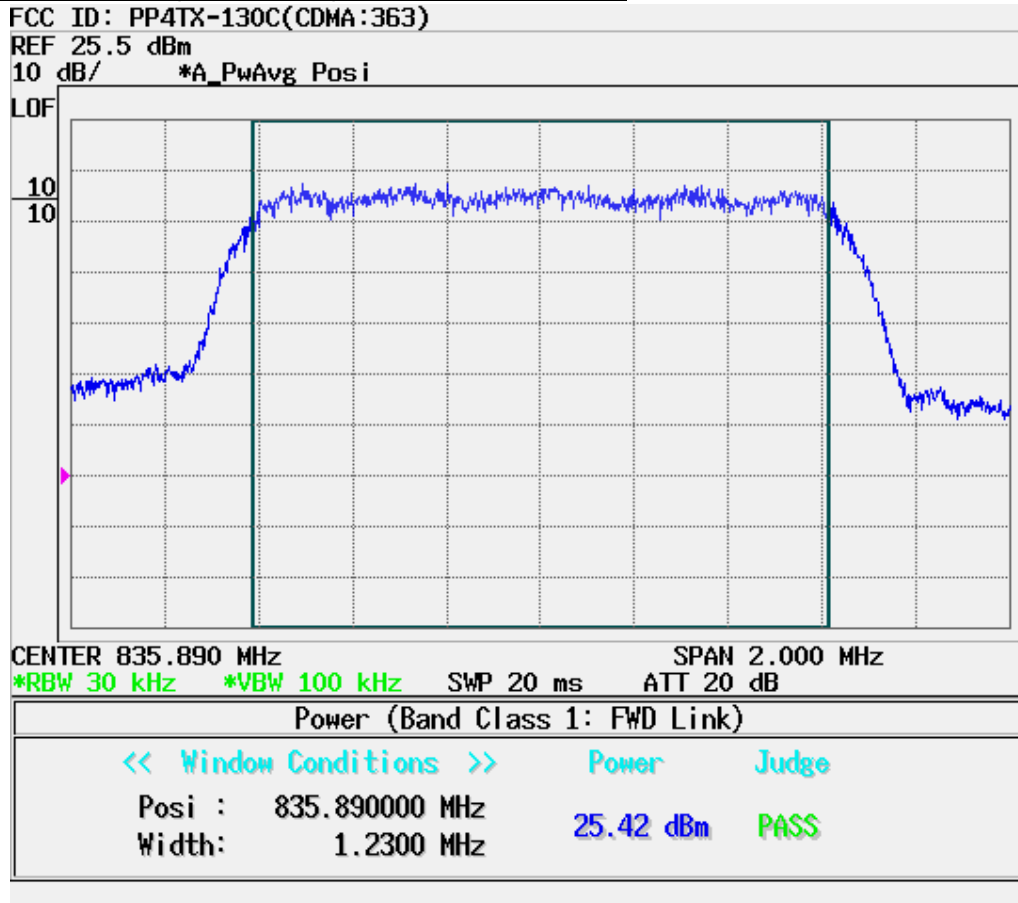

### ■ CDMA MODE (1013 CH.) Conducted Spurious

■ **CDMA MODE (0363 CH.) Conducted Spurious**

■ CDMA MODE (0777 CH.) Conducted Spurious

■ PCS CDMA MODE (0025 CH.) Conducted Spurious

■ PCS CDMA MODE (0600 CH.) Conducted Spurious

■ PCS CDMA MODE (1175 CH.) Conducted Spurious

■ CDMA MODE (0363 CH.) : Channel Power

■ PCS CDMA MODE (0600 CH.) : Channel Power

■ CDMA Mode (0363 CH.) : Occupied Bandwidth

■ PCS CDMA Mode (0600 CH) : Occupied Bandwidth