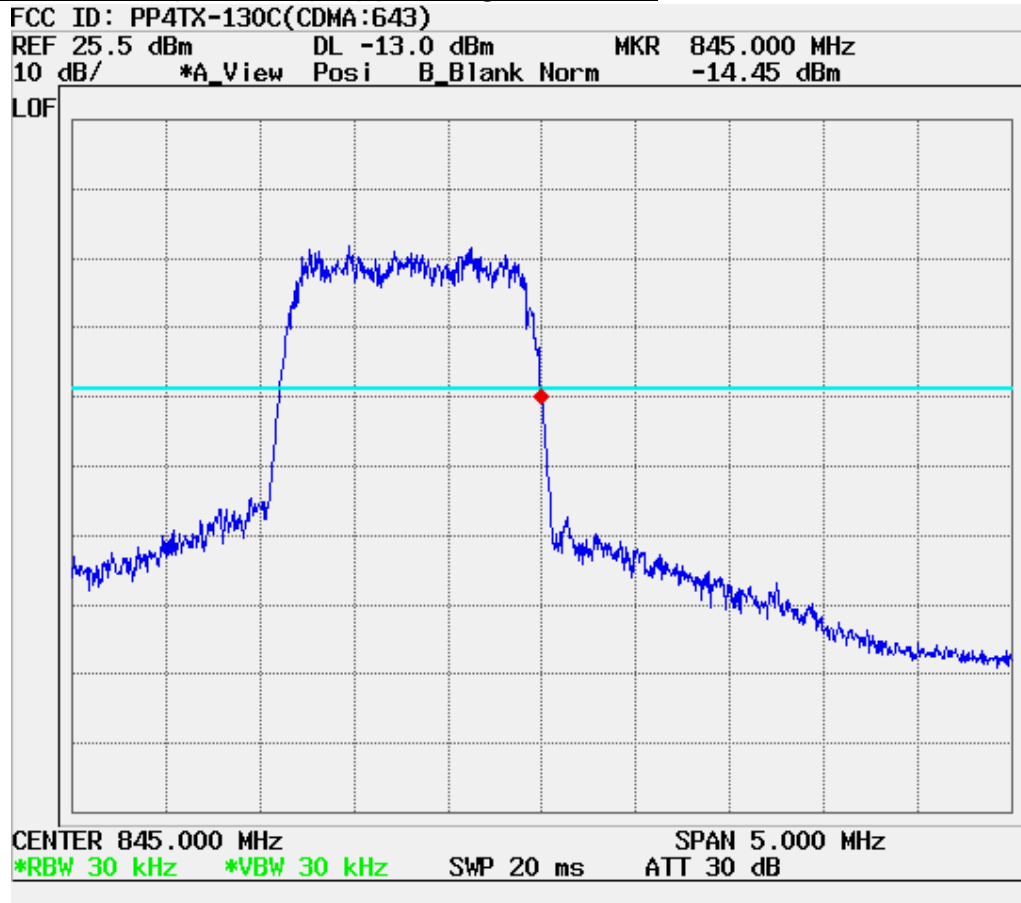

### ■ CDMA MODE (1013 CH.) Conducted Spurious

■ **CDMA MODE (0363 CH.) Conducted Spurious**

■ CDMA MODE (0777 CH.) Conducted Spurious

■ PCS CDMA MODE (0025 CH.) Conducted Spurious

■ PCS CDMA MODE (0600 CH.) Conducted Spurious

■ PCS CDMA MODE (1175 CH.) Conducted Spurious

■ CDMA MODE (0363 CH.) : Channel Power

■ PCS CDMA MODE (0600 CH.) : Channel Power

■ CDMA Mode (0363 CH.) : Occupied Bandwidth

■ PCS CDMA Mode (0600 CH) : Occupied Bandwidth

■ CDMA Cellular (643 CH.) Upper Edge- Block A

■ **CDMA Cellular (690 CH.) Lower Edge- Block B**

■ CDMA Cellular (310 CH.) Upper Edge- Block A

■ **CDMA Cellular (357 CH.) Lower Edge- Block B**

### ■ CDMA Cellular (1013 CH.) Band Edge

■ CDMA Cellular (777 CH.) Band Edge

■ CDMA Cellular (693 CH.) Upper Edge- Block A

■ CDMA Cellular (740 CH.) Lower Edge- Block B

■ **PCS Mode (875 CH.) Block Edge**