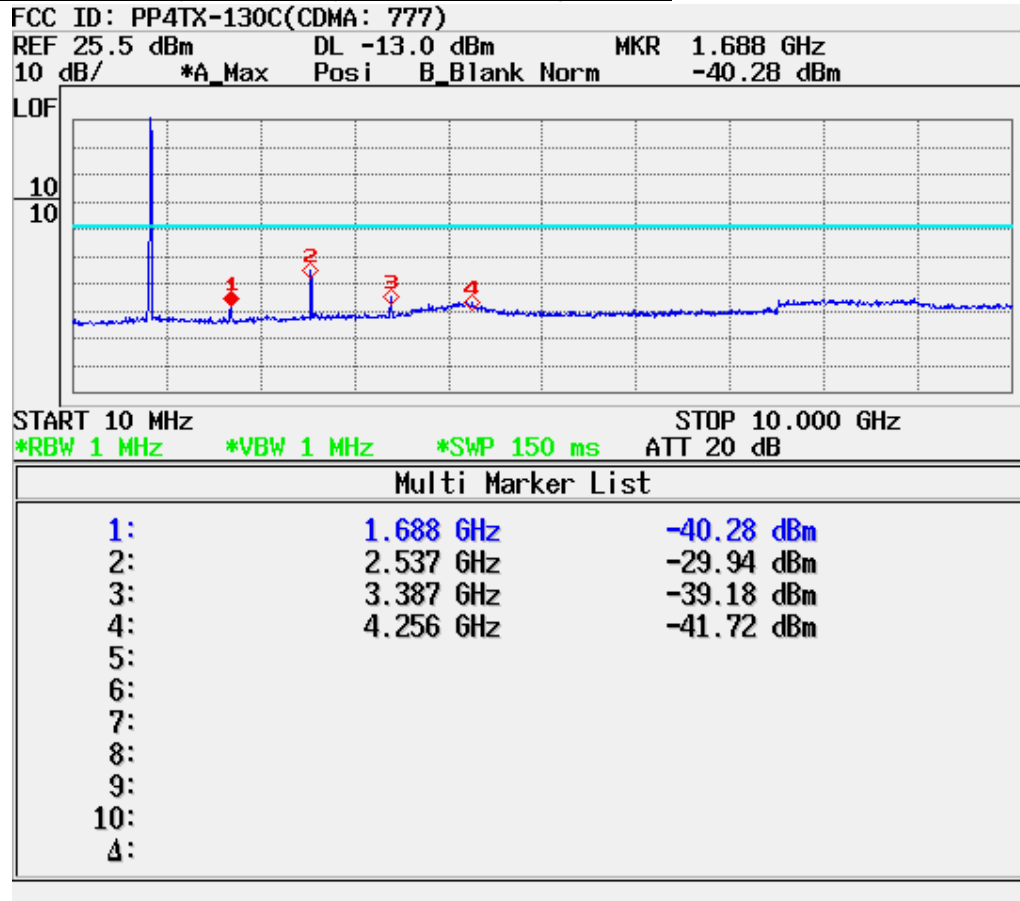

## ATTACHMENT D – TEST PLOTS

### ■ CDMA MODE (1013 CH.) Conducted Spurious

■ **CDMA MODE (0363 CH.) Conducted Spurious**

■ CDMA MODE (0777 CH.) Conducted Spurious

■ PCS CDMA MODE (0025 CH.) Conducted Spurious

■ PCS CDMA MODE (0600 CH.) Conducted Spurious

■ PCS CDMA MODE (1175 CH.) Conducted Spurious

■ CDMA MODE (0363 CH.) : Channel Power

■ PCS CDMA MODE (0600 CH.) : Channel Power

■ CDMA Mode (0363 CH.) : Occupied Bandwidth

■ PCS CDMA Mode (0600 CH) : Occupied Bandwidth