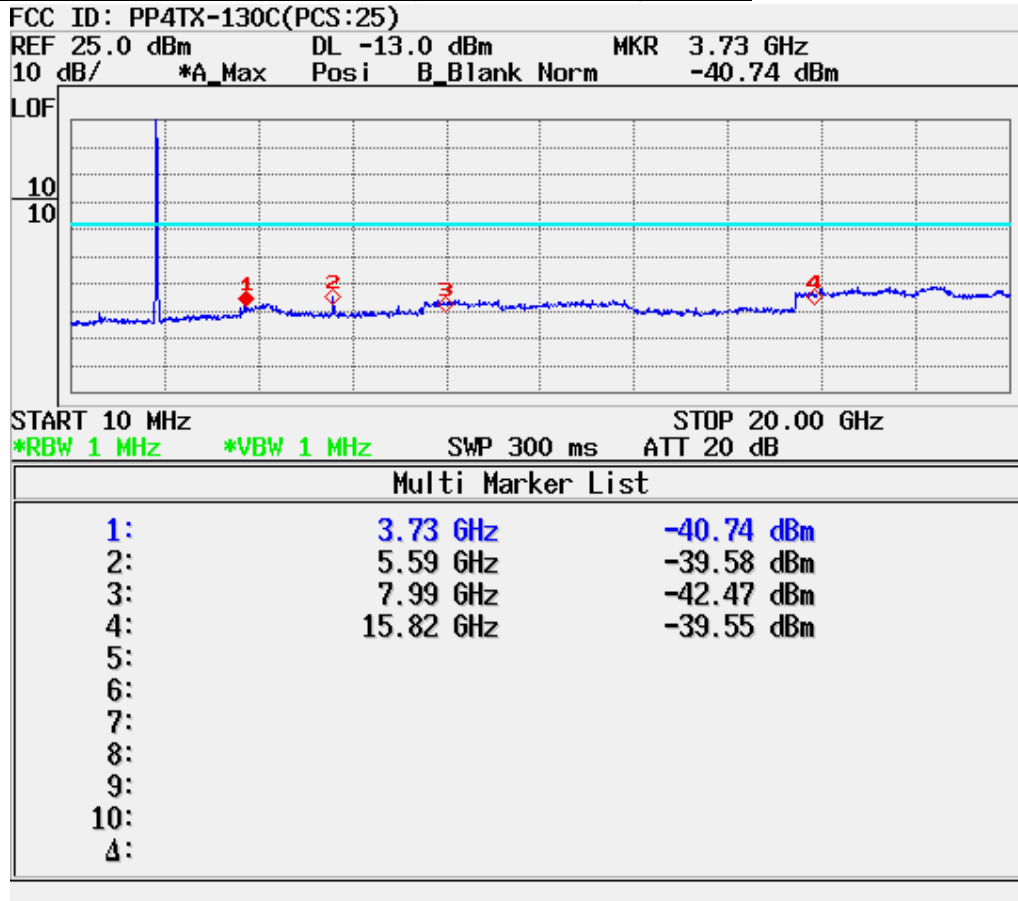

### ■ CDMA MODE (1013 CH.) Conducted Spurious

■ **CDMA MODE (0363 CH.) Conducted Spurious**

■ CDMA MODE (0777 CH.) Conducted Spurious

■ PCS CDMA MODE (0025 CH.) Conducted Spurious

■ PCS CDMA MODE (0600 CH.) Conducted Spurious

■ PCS CDMA MODE (1175 CH.) Conducted Spurious

■ CDMA MODE (0363 CH.) : Channel Power

■ PCS CDMA MODE (0600 CH.) : Channel Power

■ CDMA Mode (0363 CH.) : Occupied Bandwidth

■ PCS CDMA Mode (0600 CH) : Occupied Bandwidth

■ CDMA Cellular (643 CH.) Upper Edge- Block A

■ **CDMA Cellular (690 CH.) Lower Edge- Block B**

■ CDMA Cellular (310 CH.) Upper Edge- Block A

■ **CDMA Cellular (357 CH.) Lower Edge- Block B**