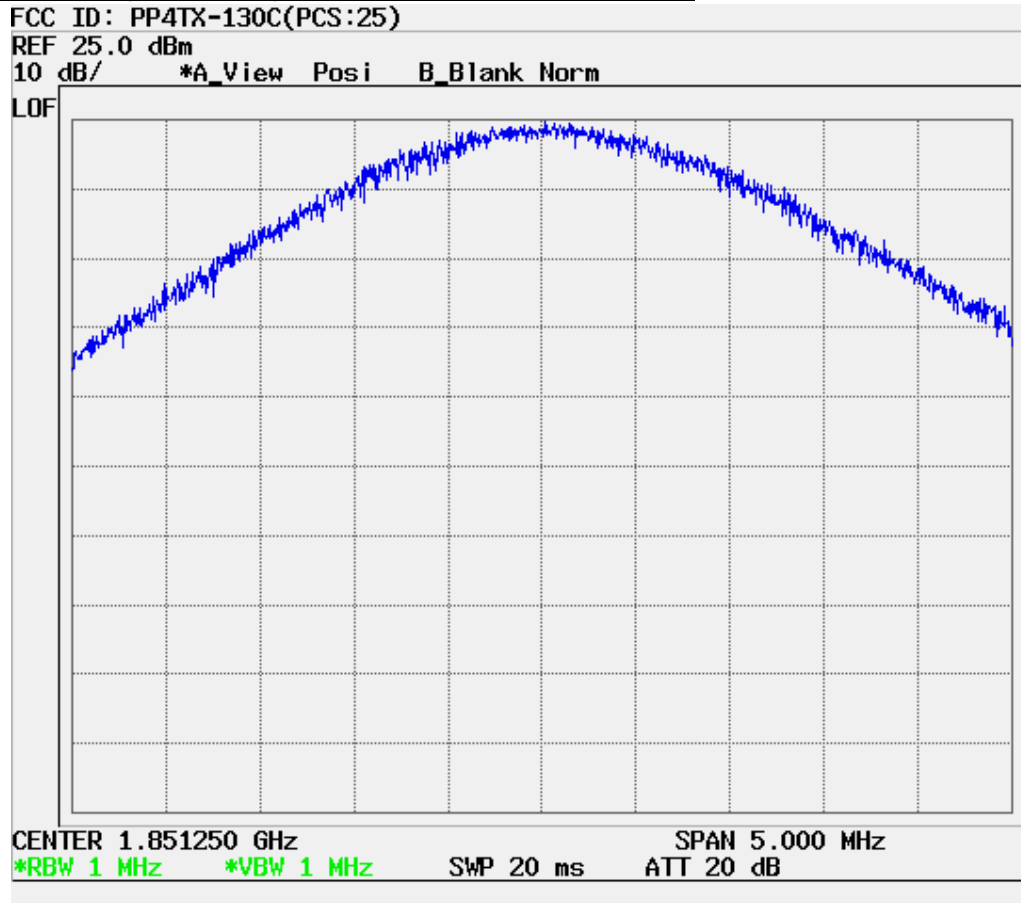

■ PCS Mode (275 CH.) Block Edge

■ PCS Mode (325 CH.) Block Edge

■ PCS Mode Band Edge (25 CH.)

■ PCS Mode Band Edge (1175 CH.)

■ **CDMA (1013 CH) Test Mode: POWER OUT**

■ **CDMA (0363 CH) Test Mode: POWER OUT**

■ **CDMA (0777 CH) Test Mode: POWER OUT**

■ **PCS CDMA (0025 CH) Test Mode: POWER OUT**

■ PCS CDMA (0600 CH) Test Mode: POWER OUT

■ **PCS CDMA (1175 CH) Test Mode: POWER OUT**