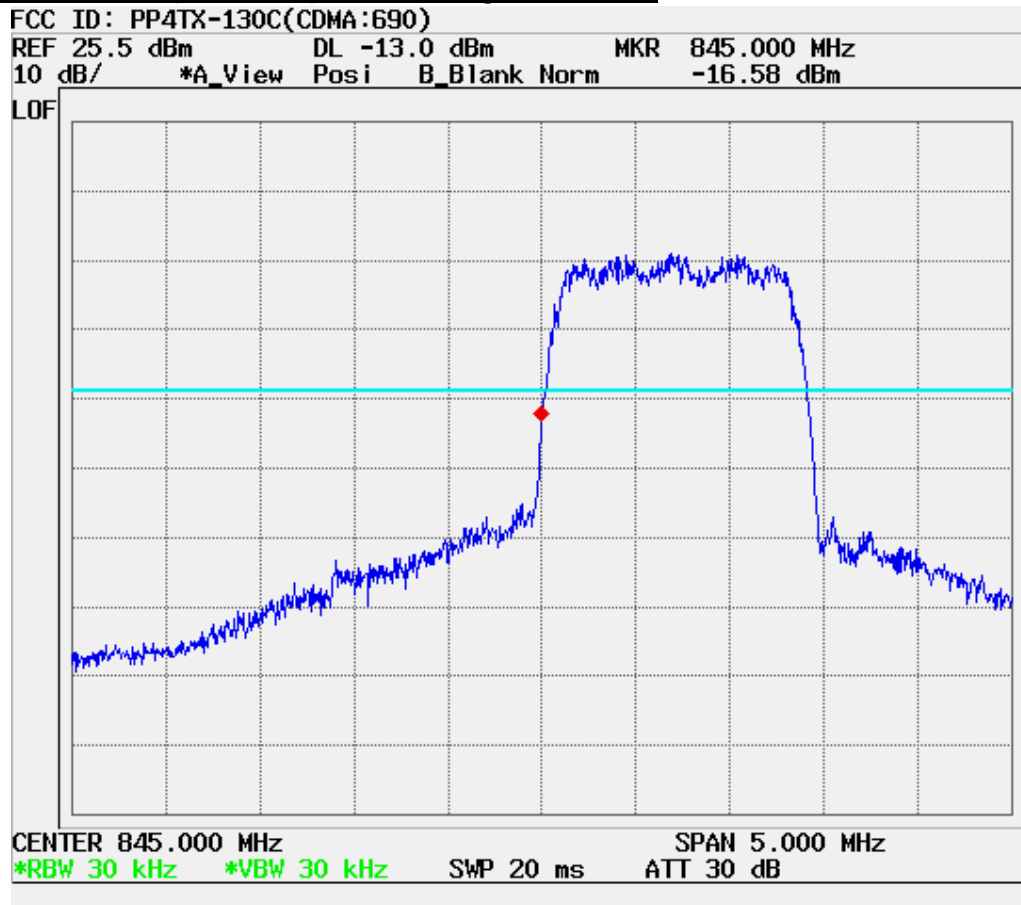

### ■ CDMA MODE (1013 CH.) Conducted Spurious

■ **CDMA MODE (0363 CH.) Conducted Spurious**

■ CDMA MODE (0777 CH.) Conducted Spurious

■ PCS CDMA MODE (0025 CH.) Conducted Spurious

■ PCS CDMA MODE (0600 CH.) Conducted Spurious

■ PCS CDMA MODE (1175 CH.) Conducted Spurious

■ CDMA MODE (0363 CH.) : Channel Power

■ PCS CDMA MODE (0600 CH.) : Channel Power

■ CDMA Mode (0363 CH.) : Occupied Bandwidth

■ PCS CDMA Mode (0600 CH) : Occupied Bandwidth

■ CDMA Cellular (643 CH.) Upper Edge- Block A

■ **CDMA Cellular (690 CH.) Lower Edge- Block B**

■ CDMA Cellular (310 CH.) Upper Edge- Block A

■ **CDMA Cellular (357 CH.) Lower Edge- Block B**

### ■ CDMA Cellular (1013 CH.) Band Edge

■ CDMA Cellular (777 CH.) Band Edge

■ CDMA Cellular (693 CH.) Upper Edge- Block A

■ CDMA Cellular (740 CH.) Lower Edge- Block B

■ **PCS Mode (875 CH.) Block Edge**