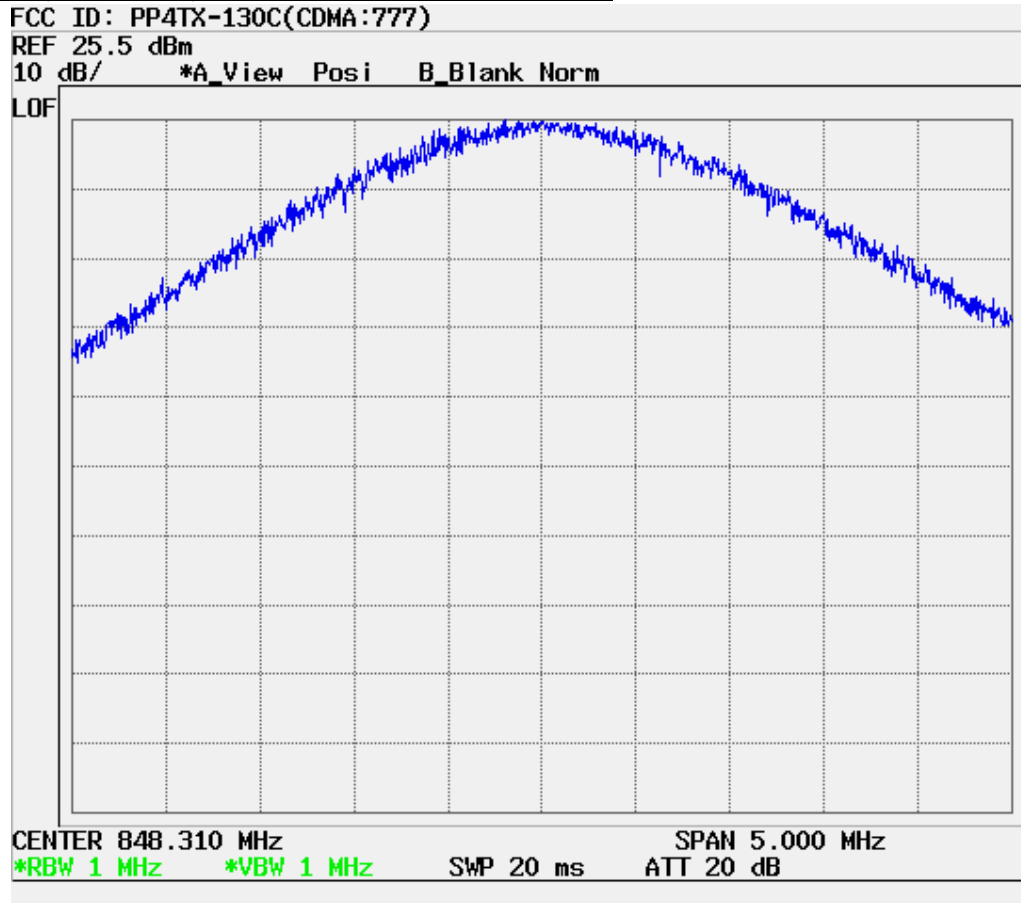

■ PCS Mode (275 CH.) Block Edge

■ PCS Mode (325 CH.) Block Edge

■ PCS Mode Band Edge (25 CH.)

■ PCS Mode Band Edge (1175 CH.)

■ **CDMA (1013 CH) Test Mode: POWER OUT**

■ **CDMA (0363 CH) Test Mode: POWER OUT**

■ **CDMA (0777 CH) Test Mode: POWER OUT**

■ **PCS CDMA (0025 CH) Test Mode: POWER OUT**

■ PCS CDMA (0600 CH) Test Mode: POWER OUT

■ **PCS CDMA (1175 CH) Test Mode: POWER OUT**