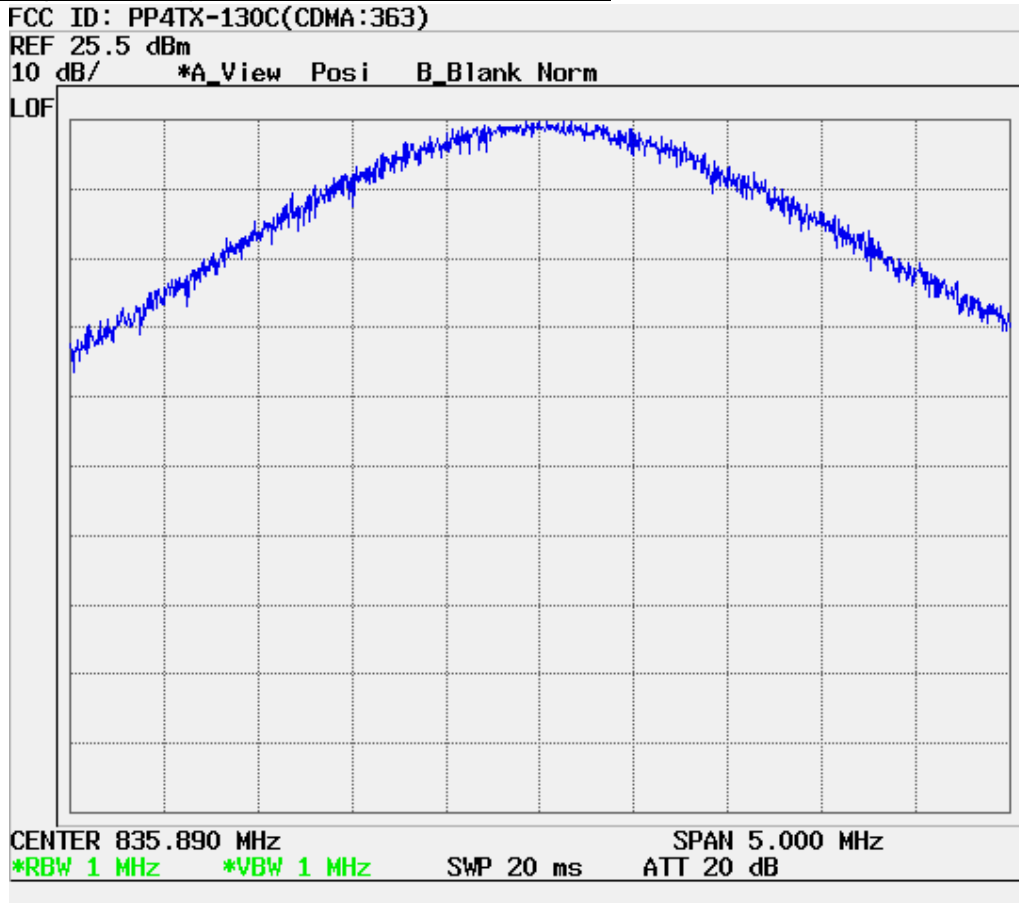

■ PCS Mode (275 CH.) Block Edge

■ PCS Mode (325 CH.) Block Edge

■ PCS Mode Band Edge (25 CH.)

■ PCS Mode Band Edge (1175 CH.)

■ **CDMA (1013 CH) Test Mode: POWER OUT**

■ **CDMA (0363 CH) Test Mode: POWER OUT**

■ **CDMA (0777 CH) Test Mode: POWER OUT**

■ **PCS CDMA (0025 CH) Test Mode: POWER OUT**

■ PCS CDMA (0600 CH) Test Mode: POWER OUT

■ **PCS CDMA (1175 CH) Test Mode: POWER OUT**