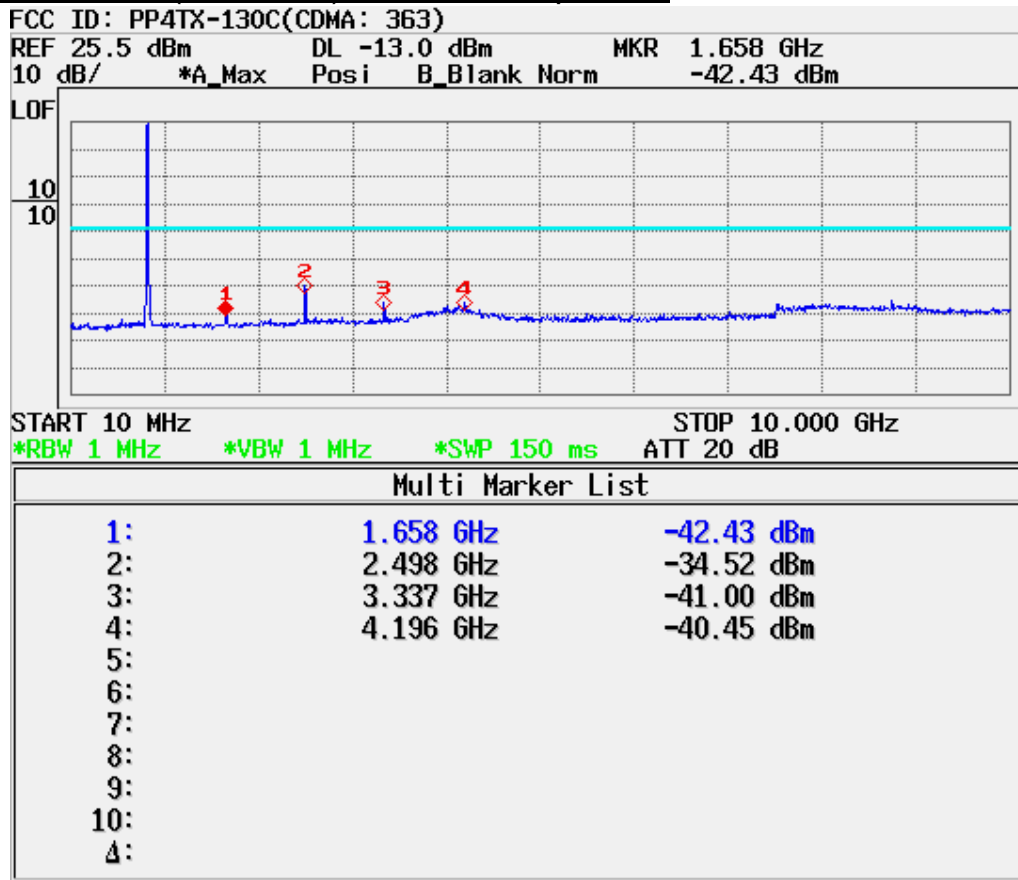

## ATTACHMENT D – TEST PLOTS

### ■ CDMA MODE (1013 CH.) Conducted Spurious

■ **CDMA MODE (0363 CH.) Conducted Spurious**

■ CDMA MODE (0777 CH.) Conducted Spurious

■ PCS CDMA MODE (0025 CH.) Conducted Spurious

■ PCS CDMA MODE (0600 CH.) Conducted Spurious

■ PCS CDMA MODE (1175 CH.) Conducted Spurious

■ CDMA MODE (0363 CH.) : Channel Power

■ PCS CDMA MODE (0600 CH.) : Channel Power

■ CDMA Mode (0363 CH.) : Occupied Bandwidth

■ PCS CDMA Mode (0600 CH) : Occupied Bandwidth