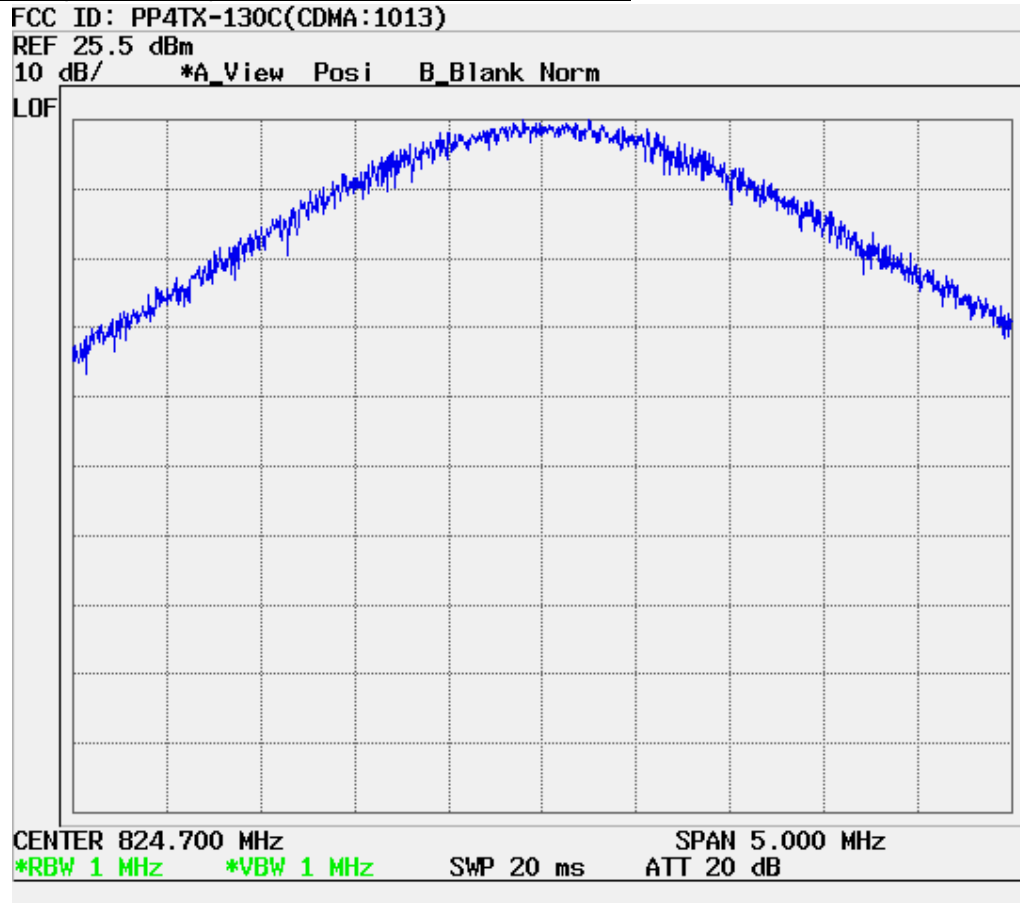

■ PCS Mode (275 CH.) Block Edge

■ PCS Mode (325 CH.) Block Edge

■ PCS Mode Band Edge (25 CH.)

■ PCS Mode Band Edge (1175 CH.)

■ **CDMA (1013 CH) Test Mode: POWER OUT**

■ **CDMA (0363 CH) Test Mode: POWER OUT**

■ **CDMA (0777 CH) Test Mode: POWER OUT**

■ **PCS CDMA (0025 CH) Test Mode: POWER OUT**

■ PCS CDMA (0600 CH) Test Mode: POWER OUT

■ **PCS CDMA (1175 CH) Test Mode: POWER OUT**