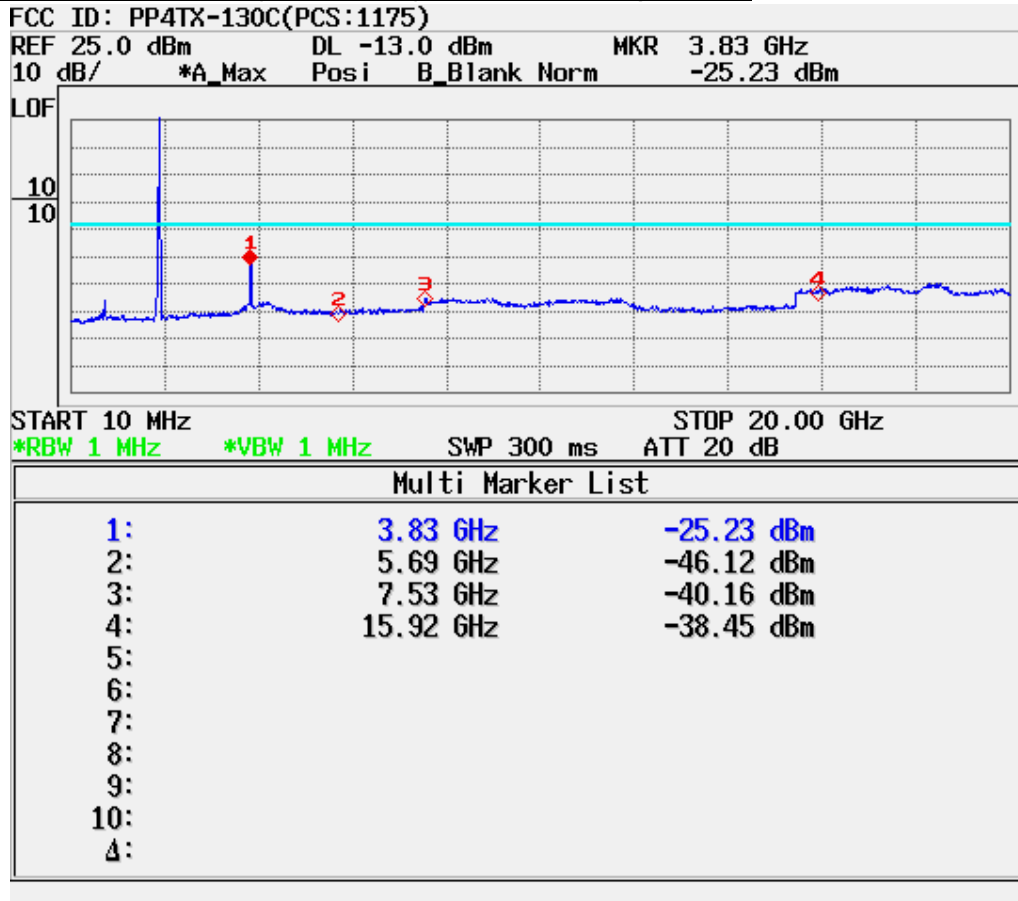

### ■ CDMA MODE (1013 CH.) Conducted Spurious

■ **CDMA MODE (0363 CH.) Conducted Spurious**

■ CDMA MODE (0777 CH.) Conducted Spurious

■ PCS CDMA MODE (0025 CH.) Conducted Spurious

■ PCS CDMA MODE (0600 CH.) Conducted Spurious

■ PCS CDMA MODE (1175 CH.) Conducted Spurious

■ CDMA MODE (0363 CH.) : Channel Power

■ PCS CDMA MODE (0600 CH.) : Channel Power

■ CDMA Mode (0363 CH.) : Occupied Bandwidth

■ PCS CDMA Mode (0600 CH) : Occupied Bandwidth

■ CDMA Cellular (643 CH.) Upper Edge- Block A

■ **CDMA Cellular (690 CH.) Lower Edge- Block B**

■ CDMA Cellular (310 CH.) Upper Edge- Block A

■ **CDMA Cellular (357 CH.) Lower Edge- Block B**