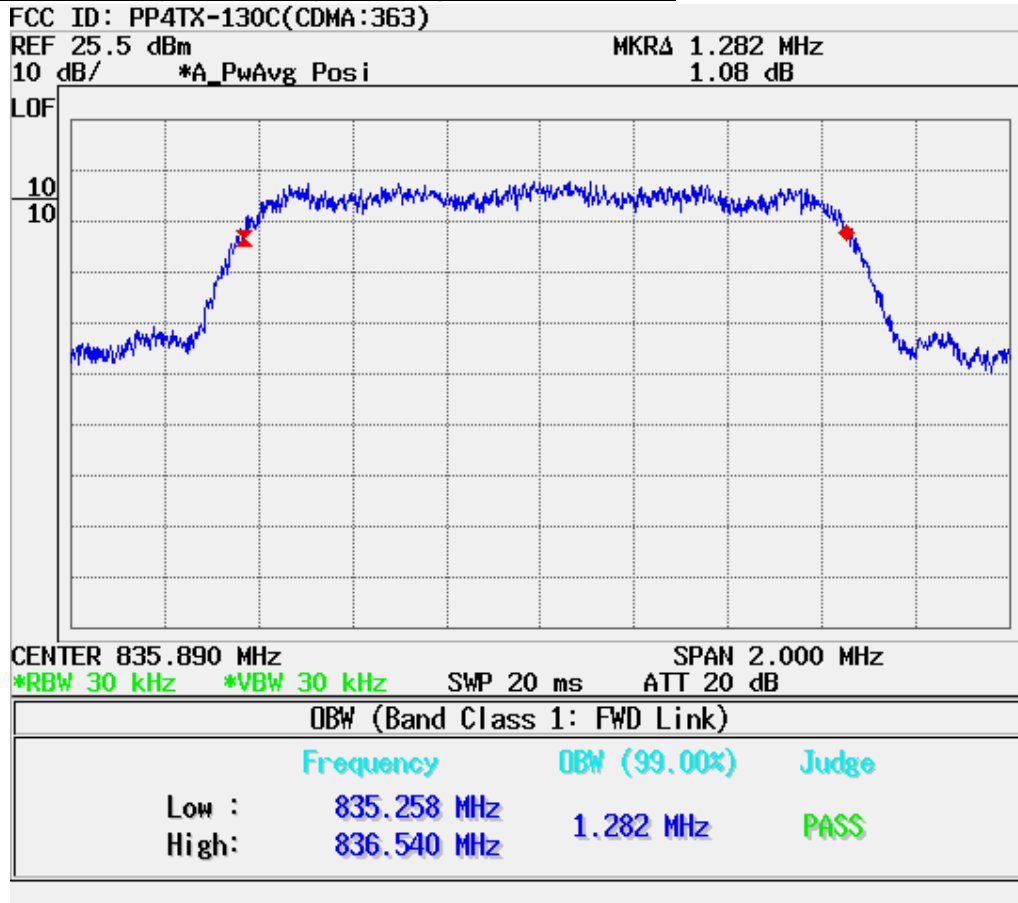

### ■ CDMA MODE (1013 CH.) Conducted Spurious

■ **CDMA MODE (0363 CH.) Conducted Spurious**

■ CDMA MODE (0777 CH.) Conducted Spurious

■ PCS CDMA MODE (0025 CH.) Conducted Spurious

■ PCS CDMA MODE (0600 CH.) Conducted Spurious

■ PCS CDMA MODE (1175 CH.) Conducted Spurious

■ CDMA MODE (0363 CH.) : Channel Power

■ PCS CDMA MODE (0600 CH.) : Channel Power

■ CDMA Mode (0363 CH.) : Occupied Bandwidth

■ PCS CDMA Mode (0600 CH) : Occupied Bandwidth

■ CDMA Cellular (643 CH.) Upper Edge- Block A

■ **CDMA Cellular (690 CH.) Lower Edge- Block B**

■ CDMA Cellular (310 CH.) Upper Edge- Block A

■ **CDMA Cellular (357 CH.) Lower Edge- Block B**

### ■ CDMA Cellular (1013 CH.) Band Edge

■ CDMA Cellular (777 CH.) Band Edge

■ CDMA Cellular (693 CH.) Upper Edge- Block A

■ CDMA Cellular (740 CH.) Lower Edge- Block B

■ **PCS Mode (875 CH.) Block Edge**