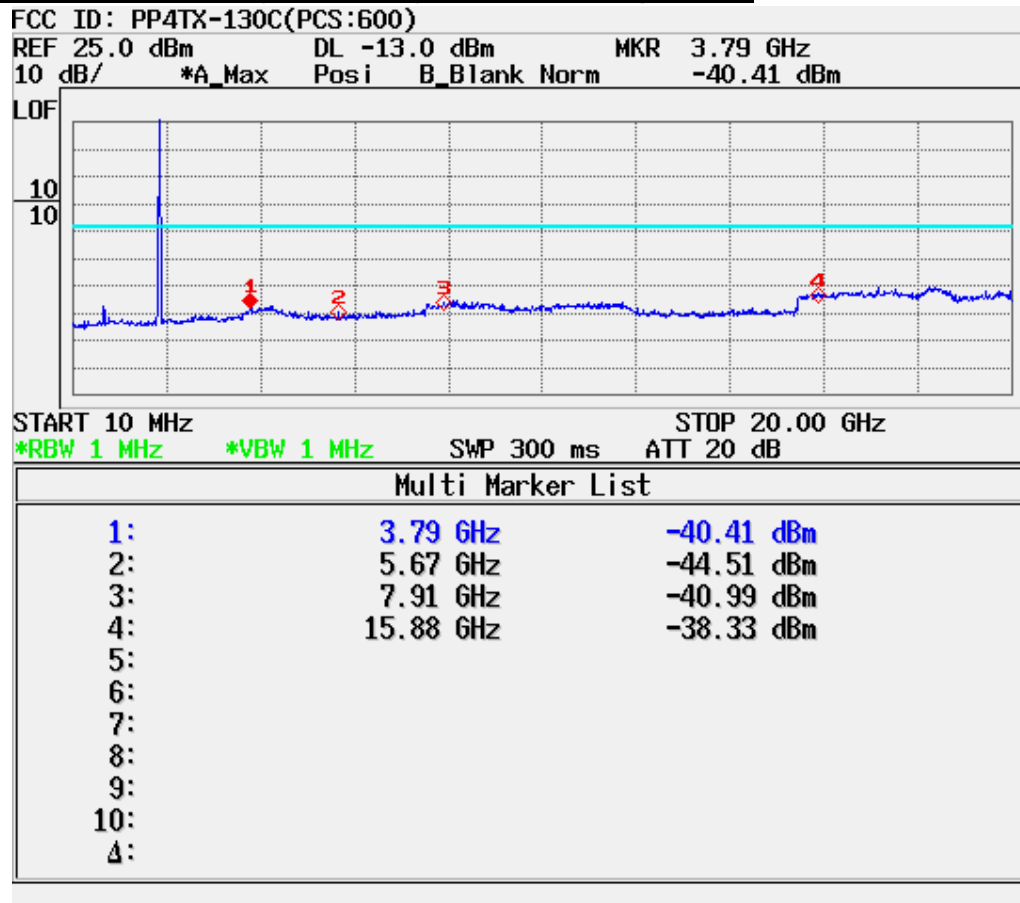

### ■ CDMA MODE (1013 CH.) Conducted Spurious

■ **CDMA MODE (0363 CH.) Conducted Spurious**

■ CDMA MODE (0777 CH.) Conducted Spurious

■ PCS CDMA MODE (0025 CH.) Conducted Spurious

■ PCS CDMA MODE (0600 CH.) Conducted Spurious

■ PCS CDMA MODE (1175 CH.) Conducted Spurious

■ CDMA MODE (0363 CH.) : Channel Power

■ PCS CDMA MODE (0600 CH.) : Channel Power

■ CDMA Mode (0363 CH.) : Occupied Bandwidth

■ PCS CDMA Mode (0600 CH) : Occupied Bandwidth

■ CDMA Cellular (643 CH.) Upper Edge- Block A

■ **CDMA Cellular (690 CH.) Lower Edge- Block B**

■ CDMA Cellular (310 CH.) Upper Edge- Block A

■ **CDMA Cellular (357 CH.) Lower Edge- Block B**