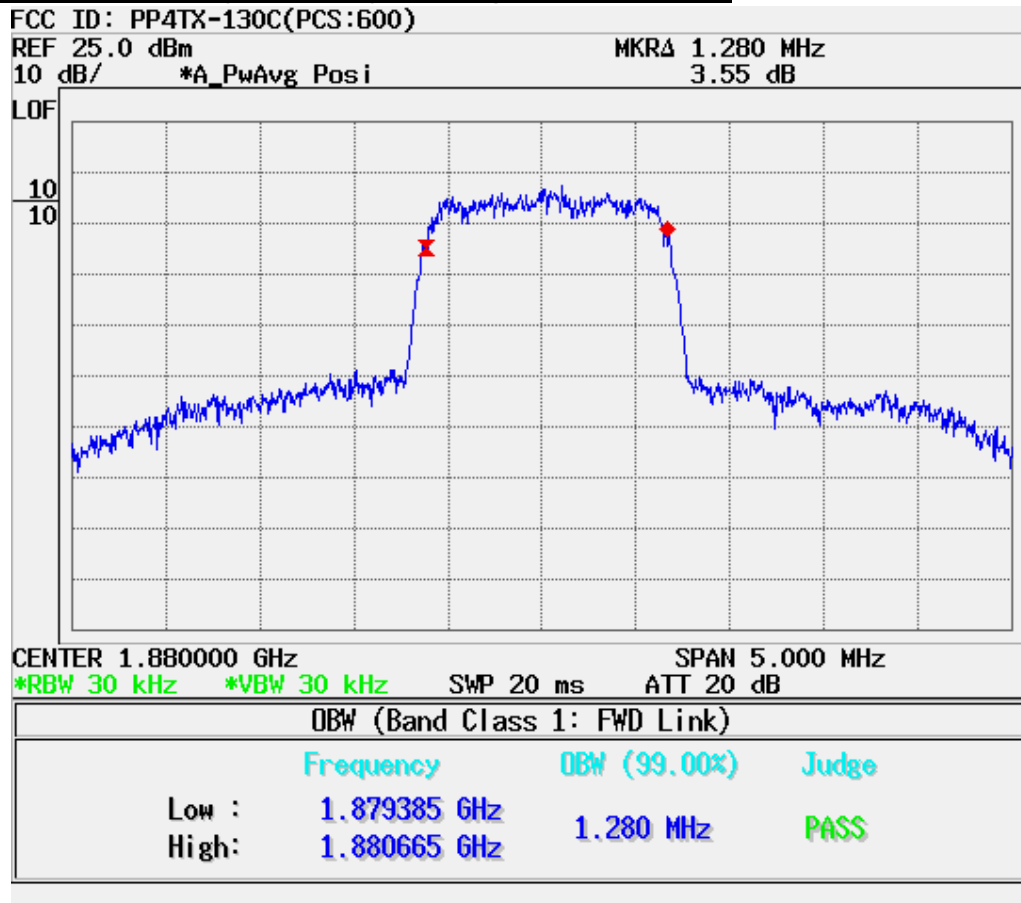

### ■ CDMA MODE (1013 CH.) Conducted Spurious

■ **CDMA MODE (0363 CH.) Conducted Spurious**

■ CDMA MODE (0777 CH.) Conducted Spurious

■ PCS CDMA MODE (0025 CH.) Conducted Spurious

■ PCS CDMA MODE (0600 CH.) Conducted Spurious

■ PCS CDMA MODE (1175 CH.) Conducted Spurious

■ CDMA MODE (0363 CH.) : Channel Power

■ PCS CDMA MODE (0600 CH.) : Channel Power

■ CDMA Mode (0363 CH.) : Occupied Bandwidth

■ PCS CDMA Mode (0600 CH) : Occupied Bandwidth

■ CDMA Cellular (643 CH.) Upper Edge- Block A

■ **CDMA Cellular (690 CH.) Lower Edge- Block B**

■ CDMA Cellular (310 CH.) Upper Edge- Block A

■ **CDMA Cellular (357 CH.) Lower Edge- Block B**