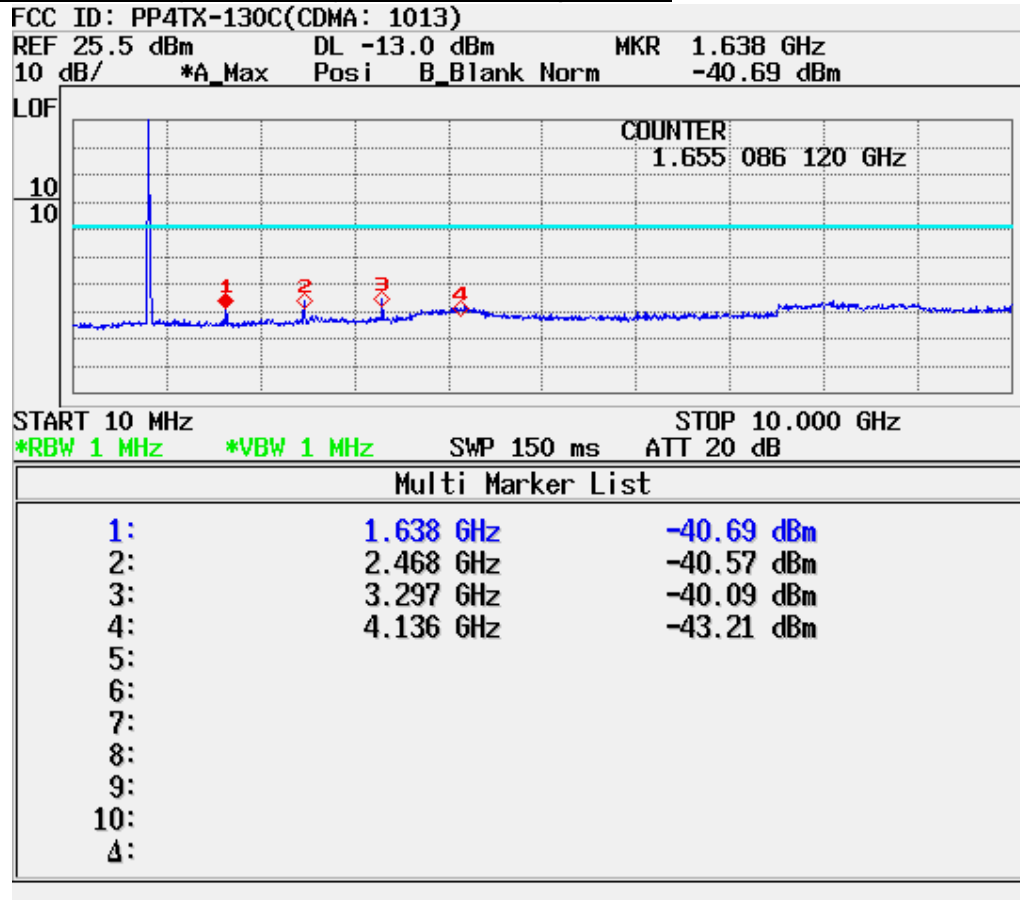

## ATTACHMENT D – TEST PLOTS

### ■ CDMA MODE (1013 CH.) Conducted Spurious

■ **CDMA MODE (0363 CH.) Conducted Spurious**

■ CDMA MODE (0777 CH.) Conducted Spurious

■ PCS CDMA MODE (0025 CH.) Conducted Spurious

■ PCS CDMA MODE (0600 CH.) Conducted Spurious

■ PCS CDMA MODE (1175 CH.) Conducted Spurious

■ CDMA MODE (0363 CH.) : Channel Power

■ PCS CDMA MODE (0600 CH.) : Channel Power

■ CDMA Mode (0363 CH.) : Occupied Bandwidth

■ PCS CDMA Mode (0600 CH) : Occupied Bandwidth