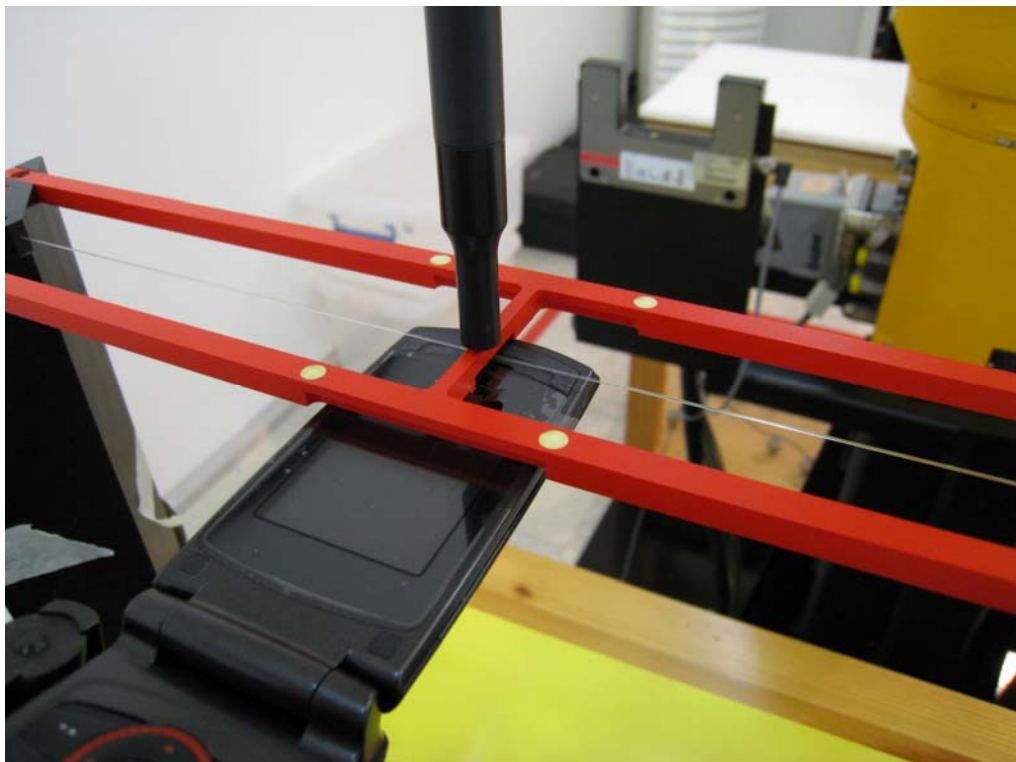

APPENDIX B (HAC TEST SET-UP PHOTO)

■ Test Setup Photo

5 X 5 Scan grid above WD

E-Field WD Scan overlay

H-Field WD Scan overlay