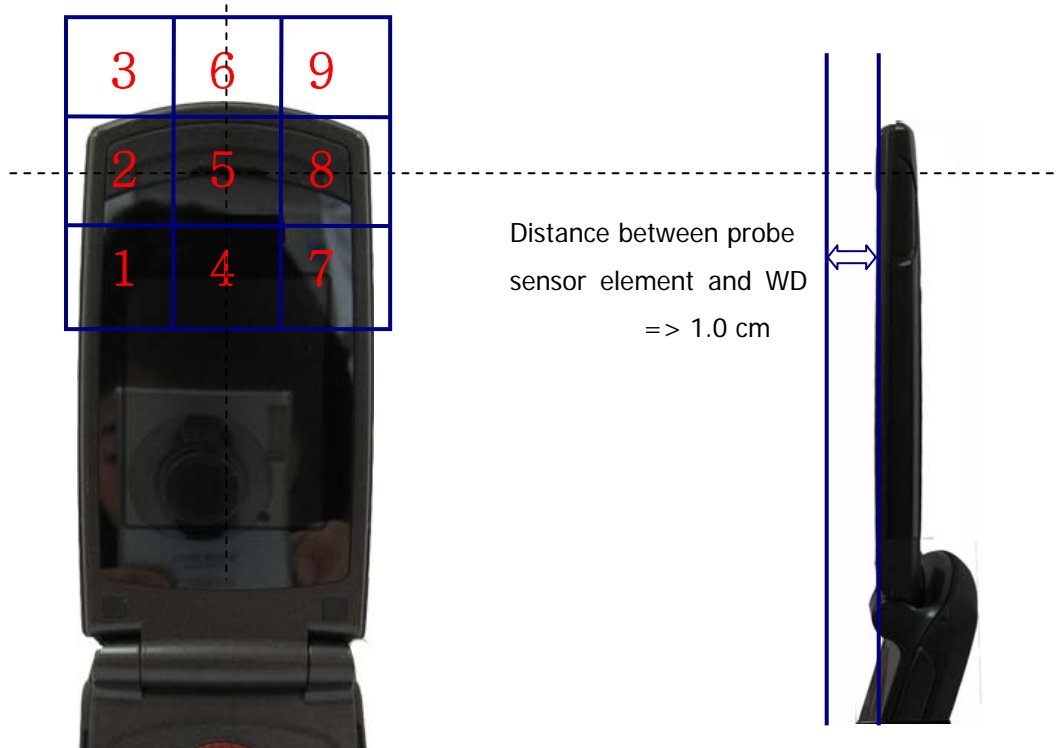

APPENDIX B (HAC TEST SET-UP PHOTO)

■ Test Setup Photo

5 X 5 Scan grid above WD

E-Field WD Scan overlay

H-Field WD Scan overlay