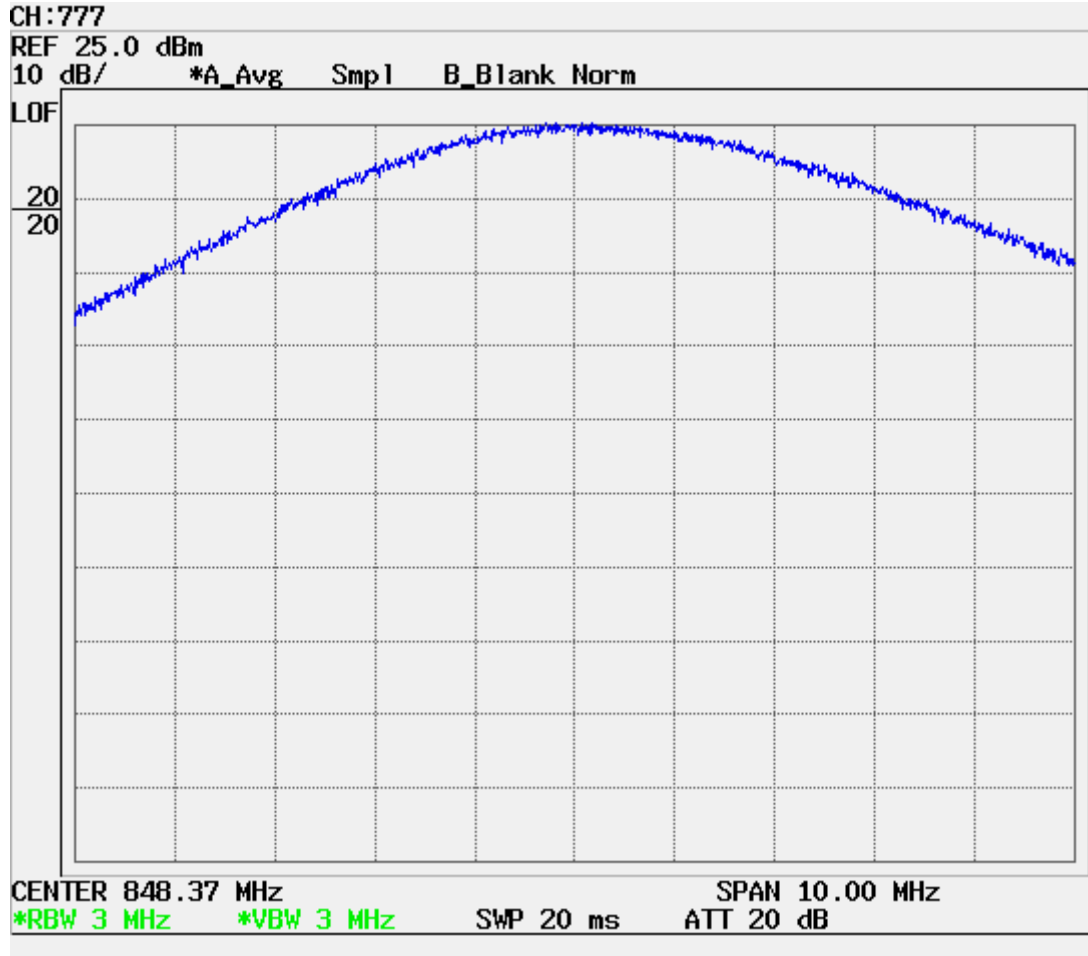

■ CDMA MODE (0600 CH.) : Channel Power

■ PCS CDMA MODE (1175 CH.) : Channel Power

■ CDMA Mode (0384 CH.) : Occupied Bandwidth

■ PCS CDMA Mode (0600 CH) : Occupied Bandwidth

■ CDMA Cellular (1013 CH.) Band Edge

■ CDMA Cellular (777 CH.) Band Edge

■ PCS Mode Band Edge (25 CH.)

■ PCS Mode Band Edge (1175 CH.)

■ CDMA (1013 CH) Test Mode: POWER OUT

■ CDMA (0384 CH) Test Mode: POWER OUT

■ CDMA (0777 CH) Test Mode: POWER OUT

■ PCS CDMA (0025 CH) Test Mode: POWER OUT

■ PCS CDMA (0600 CH) Test Mode: POWER OUT

■ PCS CDMA (1175 CH) Test Mode: POWER OUT