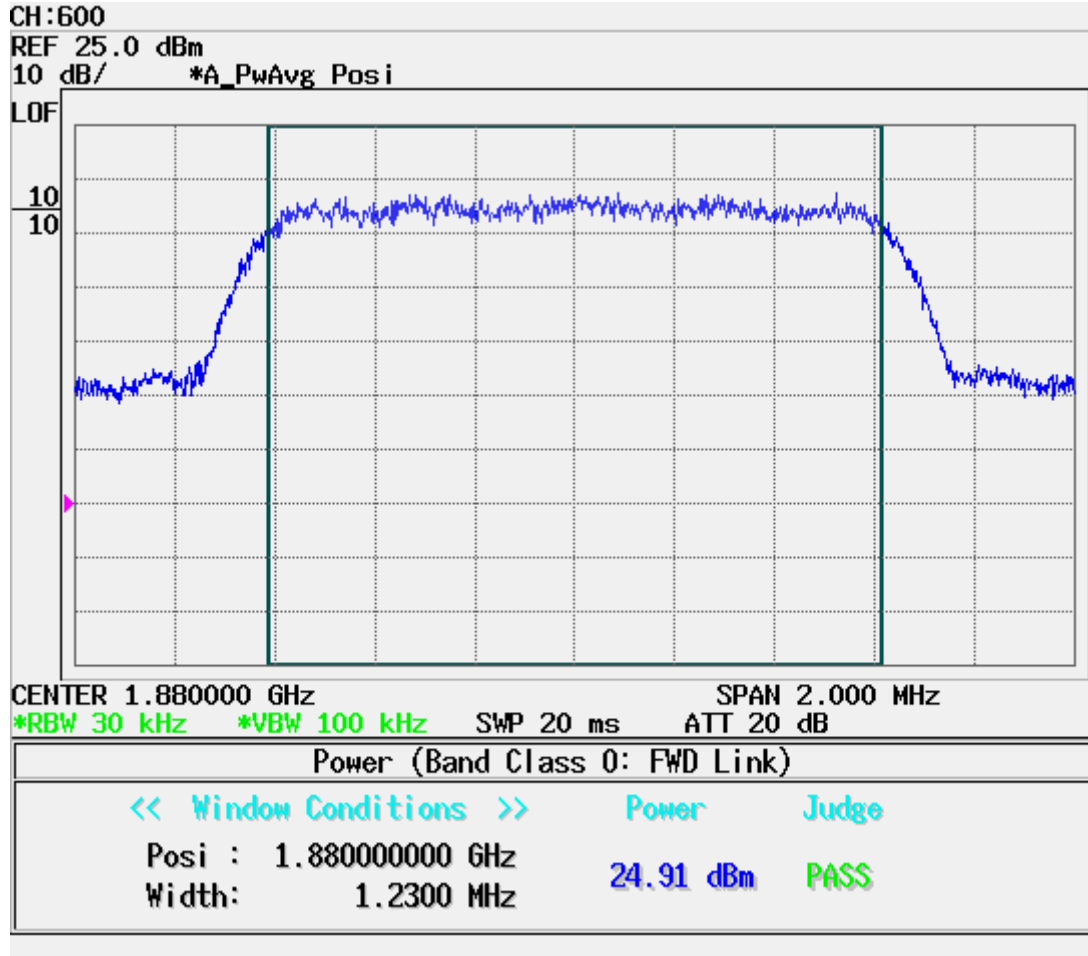

■ PCS CDMA MODE (1175 CH.) Conducted Spurious

■ CDMA MODE (1013 CH.) : Channel Power

■ PCS CDMA MODE (0384 CH.) : Channel Power

■ CDMA MODE (0777 CH.) : Channel Power

■ PCS CDMA MODE (025 CH.) : Channel Power

■ CDMA MODE (0600 CH.) : Channel Power

■ PCS CDMA MODE (1175 CH.) : Channel Power

■ CDMA Mode (0384 CH.) : Occupied Bandwidth

■ PCS CDMA Mode (0600 CH) : Occupied Bandwidth

■ CDMA Cellular (1013 CH.) Band Edge