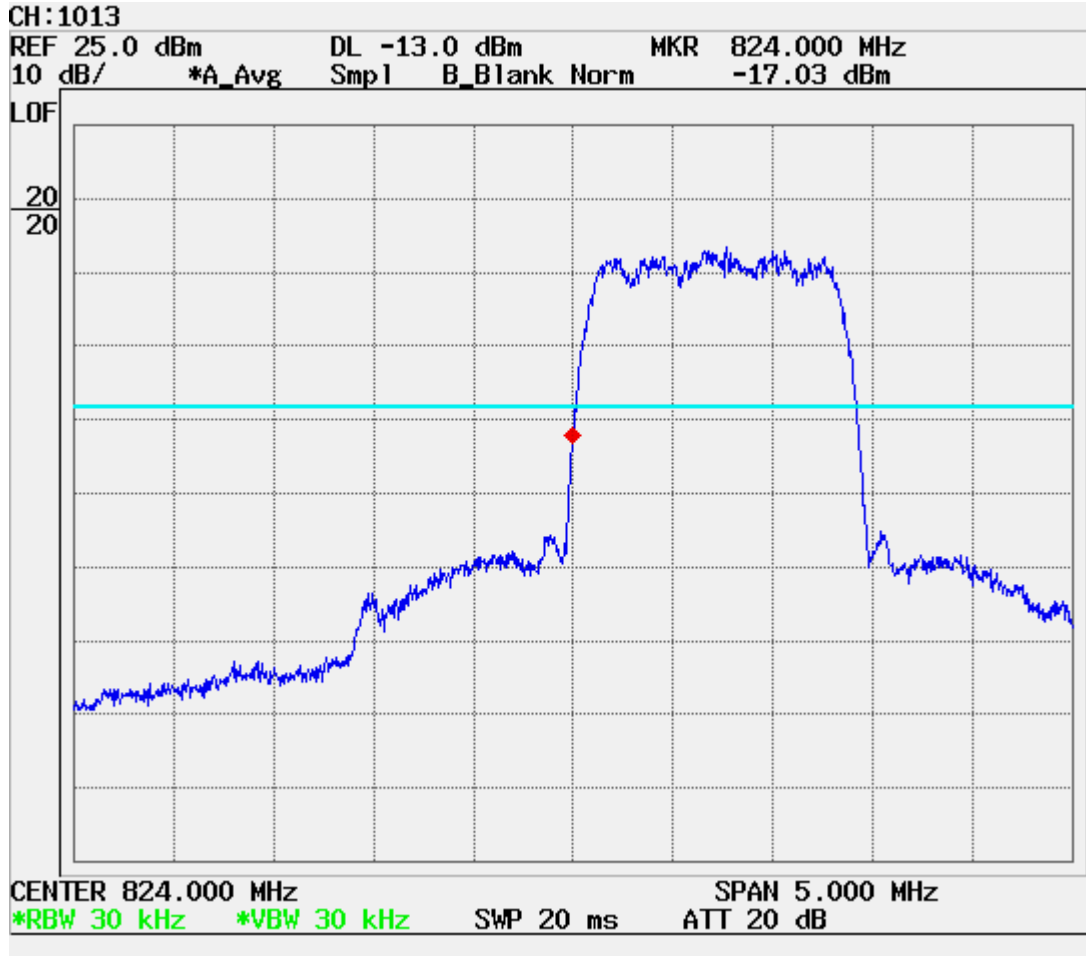

■ CDMA MODE (0600 CH.) : Channel Power

■ PCS CDMA MODE (1175 CH.) : Channel Power

■ CDMA Mode (0384 CH.) : Occupied Bandwidth

■ PCS CDMA Mode (0600 CH) : Occupied Bandwidth

■ CDMA Cellular (1013 CH.) Band Edge

■ CDMA Cellular (777 CH.) Band Edge

■ PCS Mode Band Edge (25 CH.)

■ PCS Mode Band Edge (1175 CH.)

■ CDMA (1013 CH) Test Mode: POWER OUT

■ CDMA (0384 CH) Test Mode: POWER OUT

■ CDMA (0777 CH) Test Mode: POWER OUT

■ PCS CDMA (0025 CH) Test Mode: POWER OUT

■ PCS CDMA (0600 CH) Test Mode: POWER OUT

■ PCS CDMA (1175 CH) Test Mode: POWER OUT