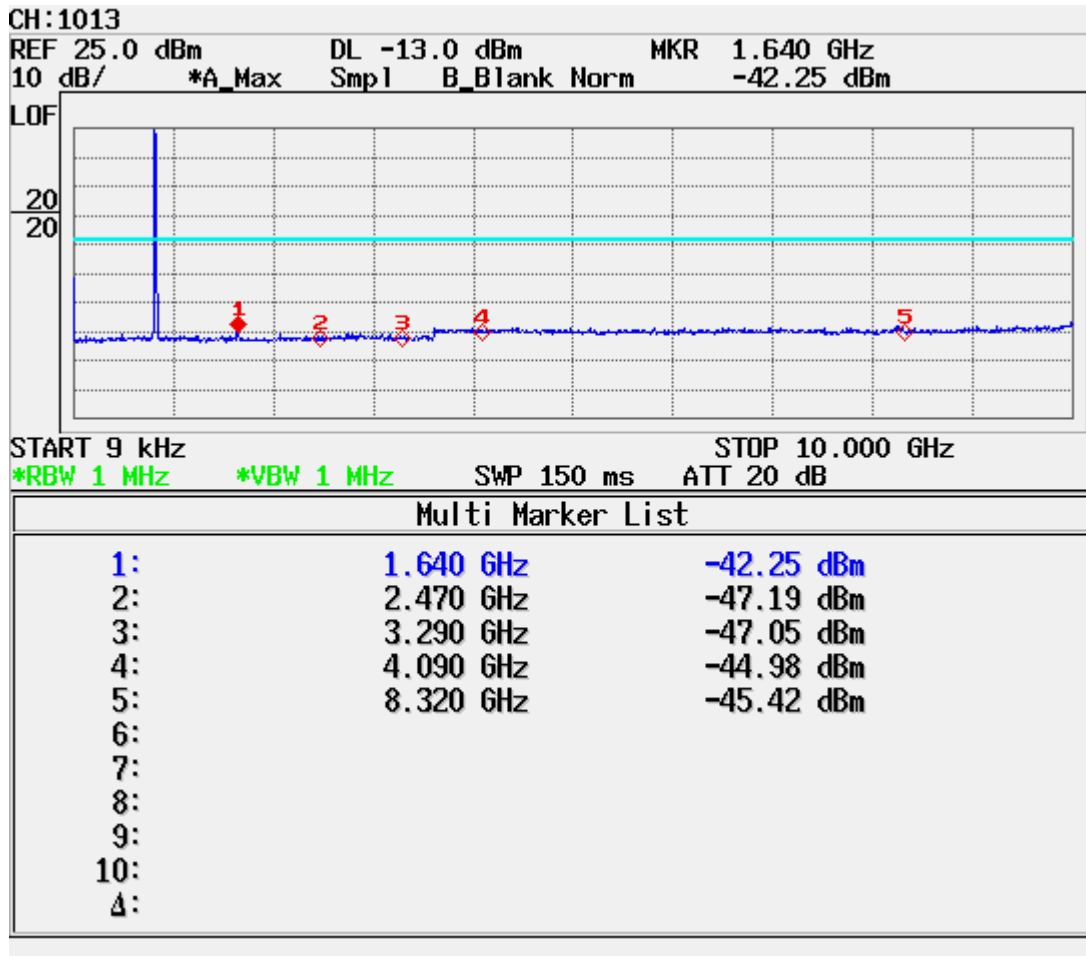

D. TEST PLOTS

■ CDMA MODE (1013 CH.) Conducted Spurious

■ CDMA MODE (0384 CH.) Conducted Spurious

■ CDMA MODE (0777 CH.) Conducted Spurious

■ PCS CDMA MODE (0025 CH.) Conducted Spurious

■ PCS CDMA MODE (0600 CH.) Conducted Spurious

■ PCS CDMA MODE (1175 CH.) Conducted Spurious

■ CDMA MODE (1013 CH.) : Channel Power

■ PCS CDMA MODE (0384 CH.) : Channel Power

■ CDMA MODE (0777 CH.) : Channel Power

■ PCS CDMA MODE (025 CH.) : Channel Power

■ CDMA MODE (0600 CH.) : Channel Power

■ PCS CDMA MODE (1175 CH.) : Channel Power

■ CDMA Mode (0384 CH.) : Occupied Bandwidth

■ PCS CDMA Mode (0600 CH) : Occupied Bandwidth

■ CDMA Cellular (1013 CH.) Band Edge

■ CDMA Cellular (777 CH.) Band Edge

■ PCS Mode Band Edge (25 CH.)

■ PCS Mode Band Edge (1175 CH.)

■ CDMA (1013 CH) Test Mode: POWER OUT

■ CDMA (0384 CH) Test Mode: POWER OUT

■ CDMA (0777 CH) Test Mode: POWER OUT