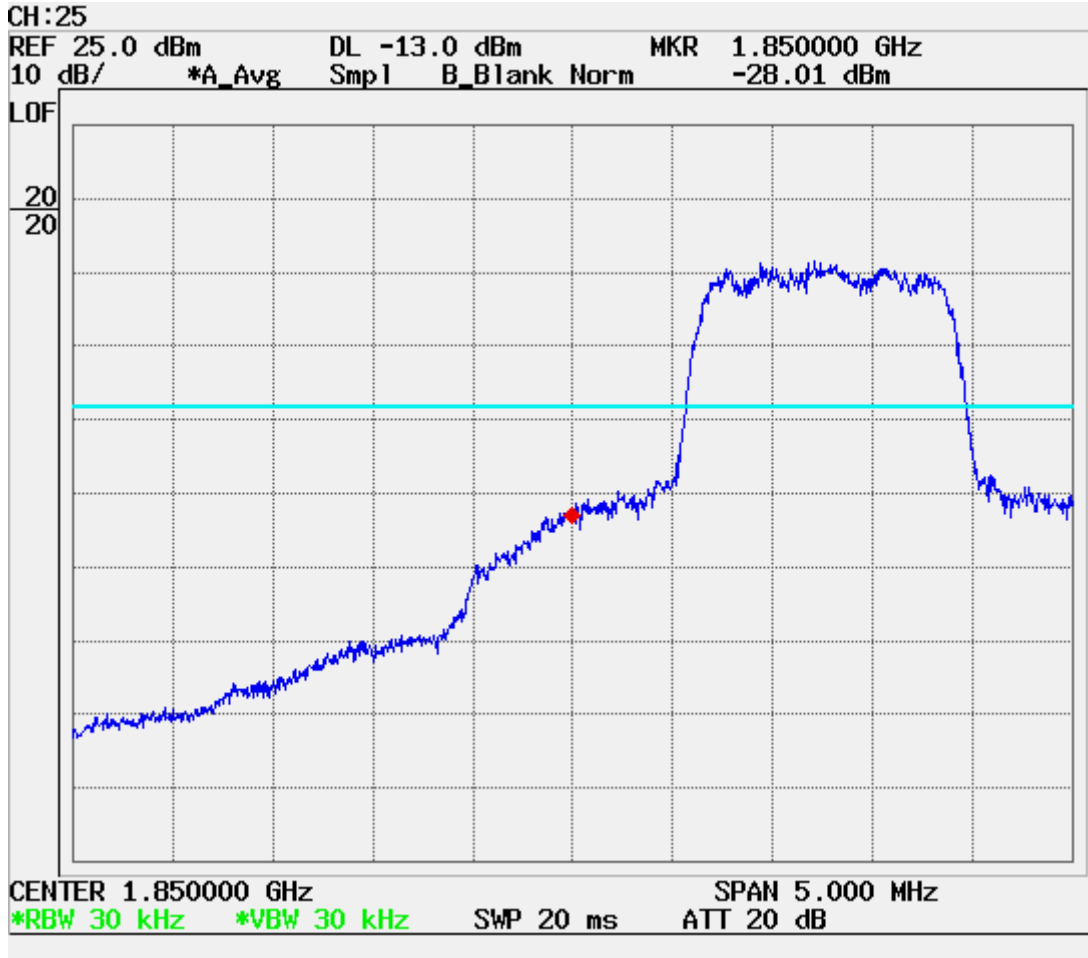

■ PCS CDMA MODE (1175 CH.) Conducted Spurious

■ CDMA MODE (1013 CH.) : Channel Power

■ PCS CDMA MODE (0384 CH.) : Channel Power

■ CDMA MODE (0777 CH.) : Channel Power

■ PCS CDMA MODE (025 CH.) : Channel Power

■ CDMA MODE (0600 CH.) : Channel Power

■ PCS CDMA MODE (1175 CH.) : Channel Power

■ CDMA Mode (0384 CH.) : Occupied Bandwidth

■ PCS CDMA Mode (0600 CH) : Occupied Bandwidth

■ CDMA Cellular (1013 CH.) Band Edge

■ CDMA Cellular (777 CH.) Band Edge

■ PCS Mode Band Edge (25 CH.)

■ PCS Mode Band Edge (1175 CH.)

■ CDMA (1013 CH) Test Mode: POWER OUT

■ CDMA (0384 CH) Test Mode: POWER OUT

■ CDMA (0777 CH) Test Mode: POWER OUT

■ PCS CDMA (0025 CH) Test Mode: POWER OUT

■ PCS CDMA (0600 CH) Test Mode: POWER OUT

■ PCS CDMA (1175 CH) Test Mode: POWER OUT