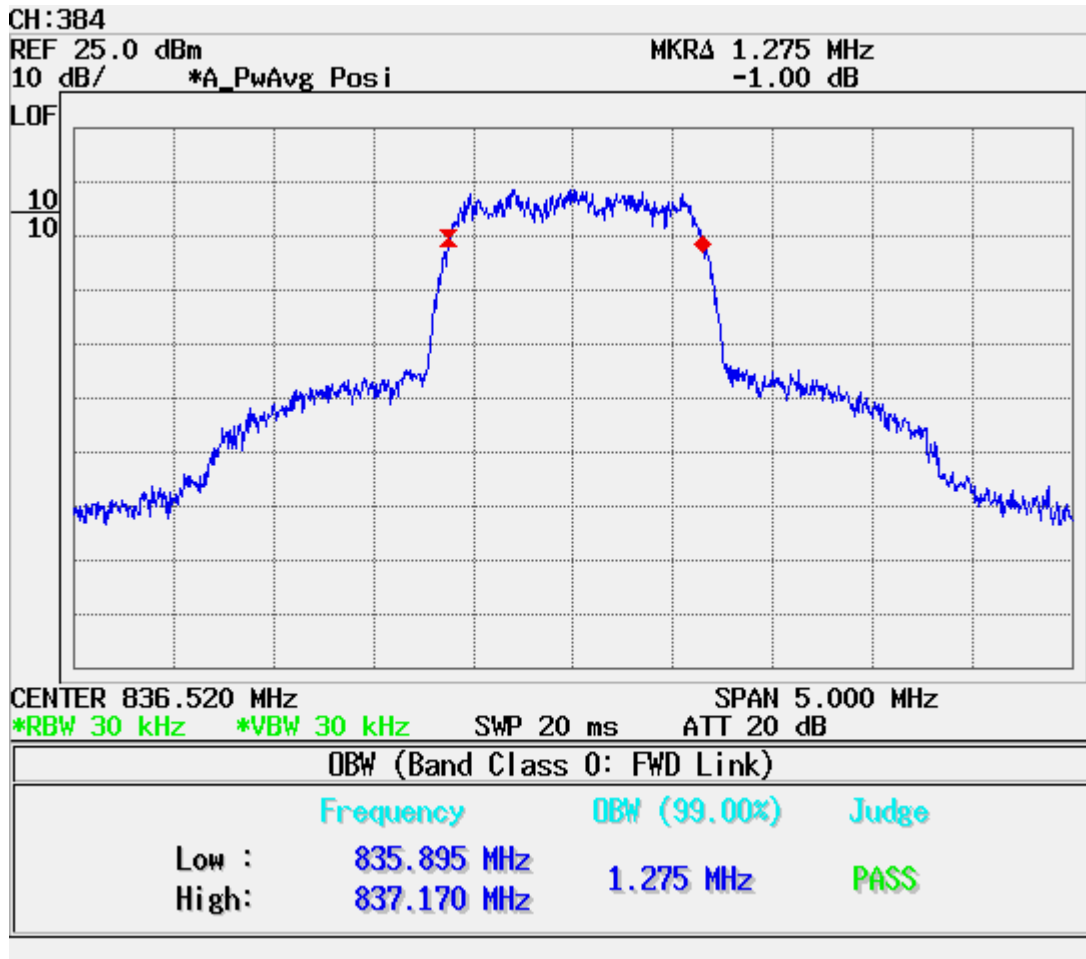

D. TEST PLOTS

■ CDMA MODE (1013 CH.) Conducted Spurious

■ CDMA MODE (0384 CH.) Conducted Spurious

■ CDMA MODE (0777 CH.) Conducted Spurious

■ PCS CDMA MODE (0025 CH.) Conducted Spurious

■ PCS CDMA MODE (0600 CH.) Conducted Spurious

■ PCS CDMA MODE (1175 CH.) Conducted Spurious

■ CDMA MODE (1013 CH.) : Channel Power

■ PCS CDMA MODE (0384 CH.) : Channel Power

■ CDMA MODE (0777 CH.) : Channel Power

■ PCS CDMA MODE (025 CH.) : Channel Power

■ CDMA MODE (0600 CH.) : Channel Power

■ PCS CDMA MODE (1175 CH.) : Channel Power

■ CDMA Mode (0384 CH.) : Occupied Bandwidth

■ PCS CDMA Mode (0600 CH) : Occupied Bandwidth

■ CDMA Cellular (1013 CH.) Band Edge

■ CDMA Cellular (777 CH.) Band Edge

■ PCS Mode Band Edge (25 CH.)

■ PCS Mode Band Edge (1175 CH.)

■ CDMA (1013 CH) Test Mode: POWER OUT

■ CDMA (0384 CH) Test Mode: POWER OUT

■ CDMA (0777 CH) Test Mode: POWER OUT