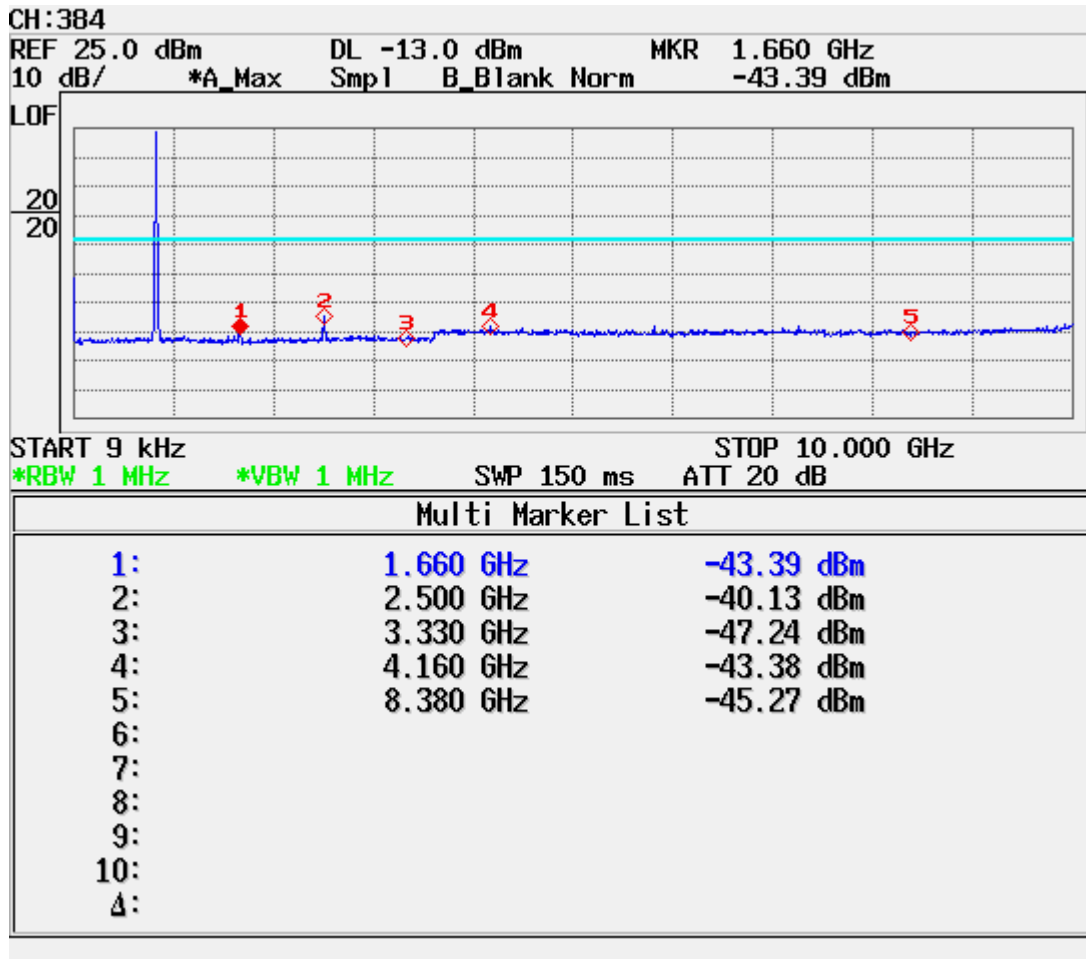

D. TEST PLOTS

■ CDMA MODE (1013 CH.) Conducted Spurious

■ CDMA MODE (0384 CH.) Conducted Spurious

■ CDMA MODE (0777 CH.) Conducted Spurious

■ PCS CDMA MODE (0025 CH.) Conducted Spurious

■ PCS CDMA MODE (0600 CH.) Conducted Spurious

■ PCS CDMA MODE (1175 CH.) Conducted Spurious

■ CDMA MODE (1013 CH.) : Channel Power

■ PCS CDMA MODE (0384 CH.) : Channel Power

■ CDMA MODE (0777 CH.) : Channel Power

■ PCS CDMA MODE (025 CH.) : Channel Power

■ CDMA MODE (0600 CH.) : Channel Power

■ PCS CDMA MODE (1175 CH.) : Channel Power

■ CDMA Mode (0384 CH.) : Occupied Bandwidth

■ PCS CDMA Mode (0600 CH) : Occupied Bandwidth

■ CDMA Cellular (1013 CH.) Band Edge

■ CDMA Cellular (777 CH.) Band Edge

■ PCS Mode Band Edge (25 CH.)

■ PCS Mode Band Edge (1175 CH.)

■ CDMA (1013 CH) Test Mode: POWER OUT

■ CDMA (0384 CH) Test Mode: POWER OUT

■ CDMA (0777 CH) Test Mode: POWER OUT