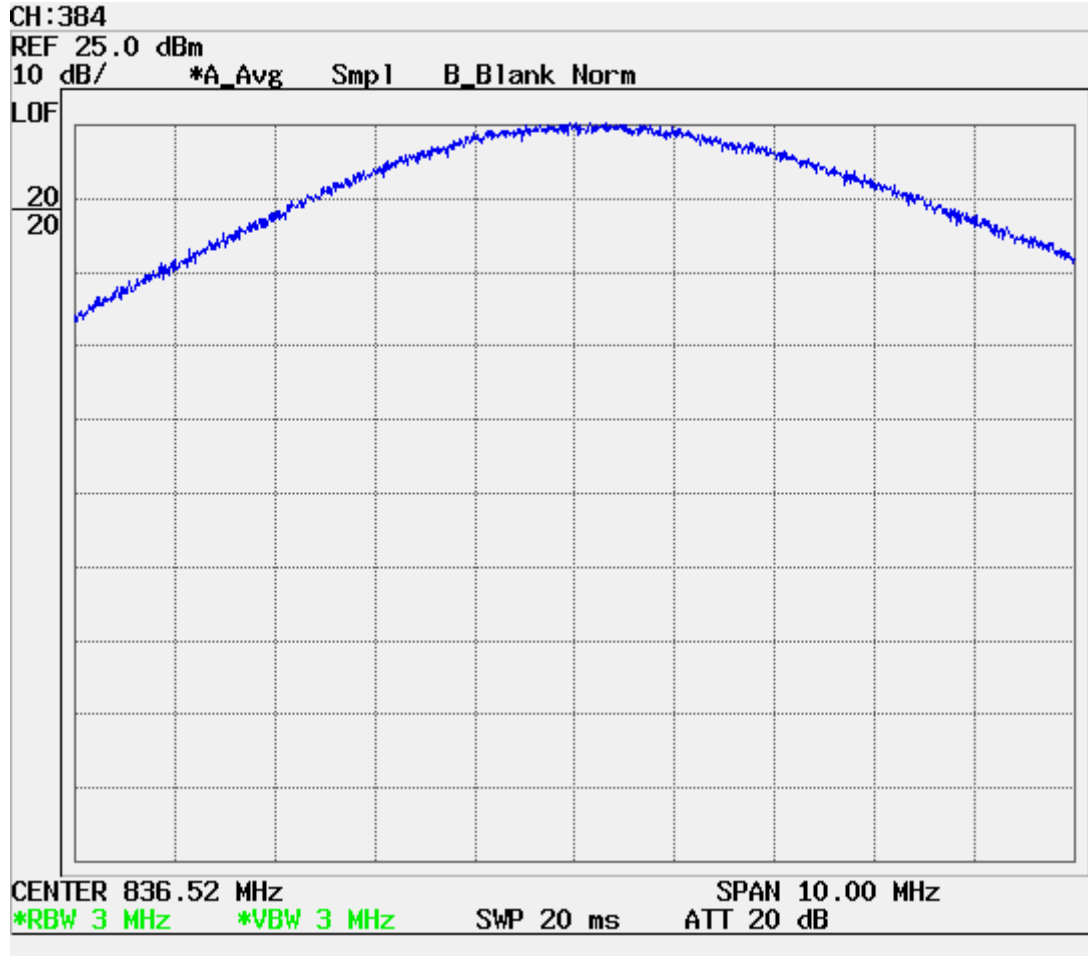

■ CDMA MODE (0600 CH.) : Channel Power

■ PCS CDMA MODE (1175 CH.) : Channel Power

■ CDMA Mode (0384 CH.) : Occupied Bandwidth

■ PCS CDMA Mode (0600 CH) : Occupied Bandwidth

■ CDMA Cellular (1013 CH.) Band Edge

■ CDMA Cellular (777 CH.) Band Edge

■ PCS Mode Band Edge (25 CH.)

■ PCS Mode Band Edge (1175 CH.)

■ CDMA (1013 CH) Test Mode: POWER OUT

■ CDMA (0384 CH) Test Mode: POWER OUT

■ CDMA (0777 CH) Test Mode: POWER OUT

■ PCS CDMA (0025 CH) Test Mode: POWER OUT

■ PCS CDMA (0600 CH) Test Mode: POWER OUT

■ PCS CDMA (1175 CH) Test Mode: POWER OUT