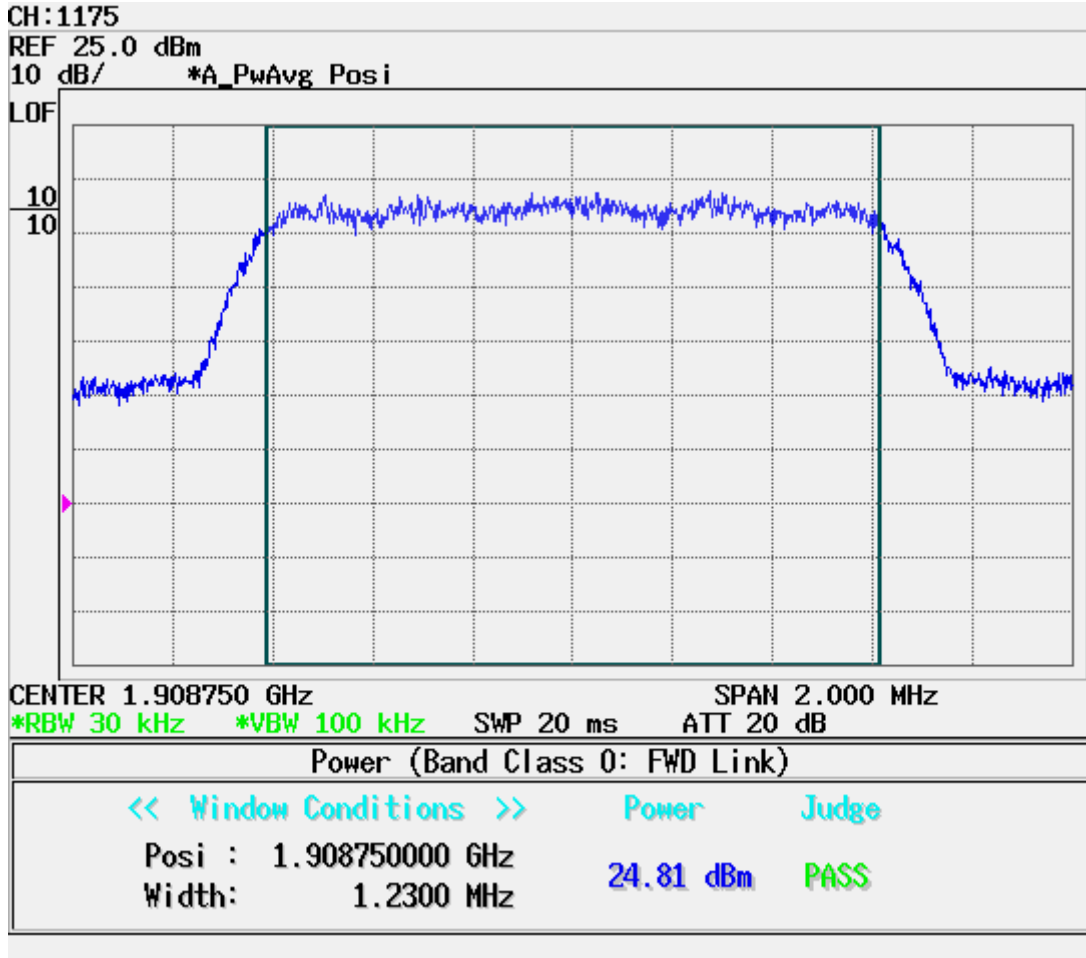

■ PCS CDMA MODE (1175 CH.) Conducted Spurious

■ CDMA MODE (1013 CH.) : Channel Power

■ PCS CDMA MODE (0384 CH.) : Channel Power

■ CDMA MODE (0777 CH.) : Channel Power

■ PCS CDMA MODE (025 CH.) : Channel Power

■ CDMA MODE (0600 CH.) : Channel Power

■ PCS CDMA MODE (1175 CH.) : Channel Power

■ CDMA Mode (0384 CH.) : Occupied Bandwidth

■ PCS CDMA Mode (0600 CH) : Occupied Bandwidth

■ CDMA Cellular (1013 CH.) Band Edge

■ CDMA Cellular (777 CH.) Band Edge

■ PCS Mode Band Edge (25 CH.)

■ PCS Mode Band Edge (1175 CH.)

■ CDMA (1013 CH) Test Mode: POWER OUT

■ CDMA (0384 CH) Test Mode: POWER OUT

■ CDMA (0777 CH) Test Mode: POWER OUT