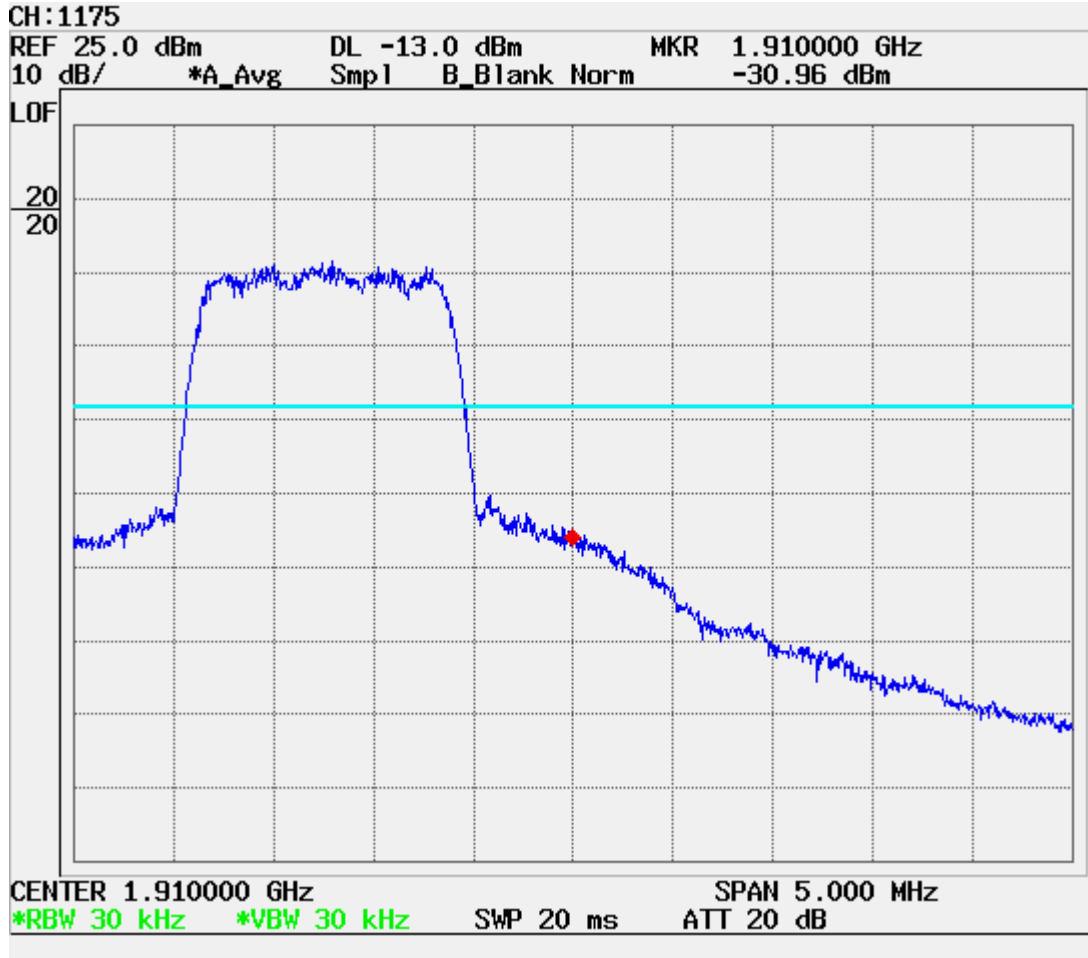

■ CDMA MODE (0600 CH.) : Channel Power

■ PCS CDMA MODE (1175 CH.) : Channel Power

■ CDMA Mode (0384 CH.) : Occupied Bandwidth

■ PCS CDMA Mode (0600 CH) : Occupied Bandwidth

■ CDMA Cellular (1013 CH.) Band Edge

■ CDMA Cellular (777 CH.) Band Edge

■ PCS Mode Band Edge (25 CH.)

■ PCS Mode Band Edge (1175 CH.)

■ CDMA (1013 CH) Test Mode: POWER OUT

■ CDMA (0384 CH) Test Mode: POWER OUT

■ CDMA (0777 CH) Test Mode: POWER OUT