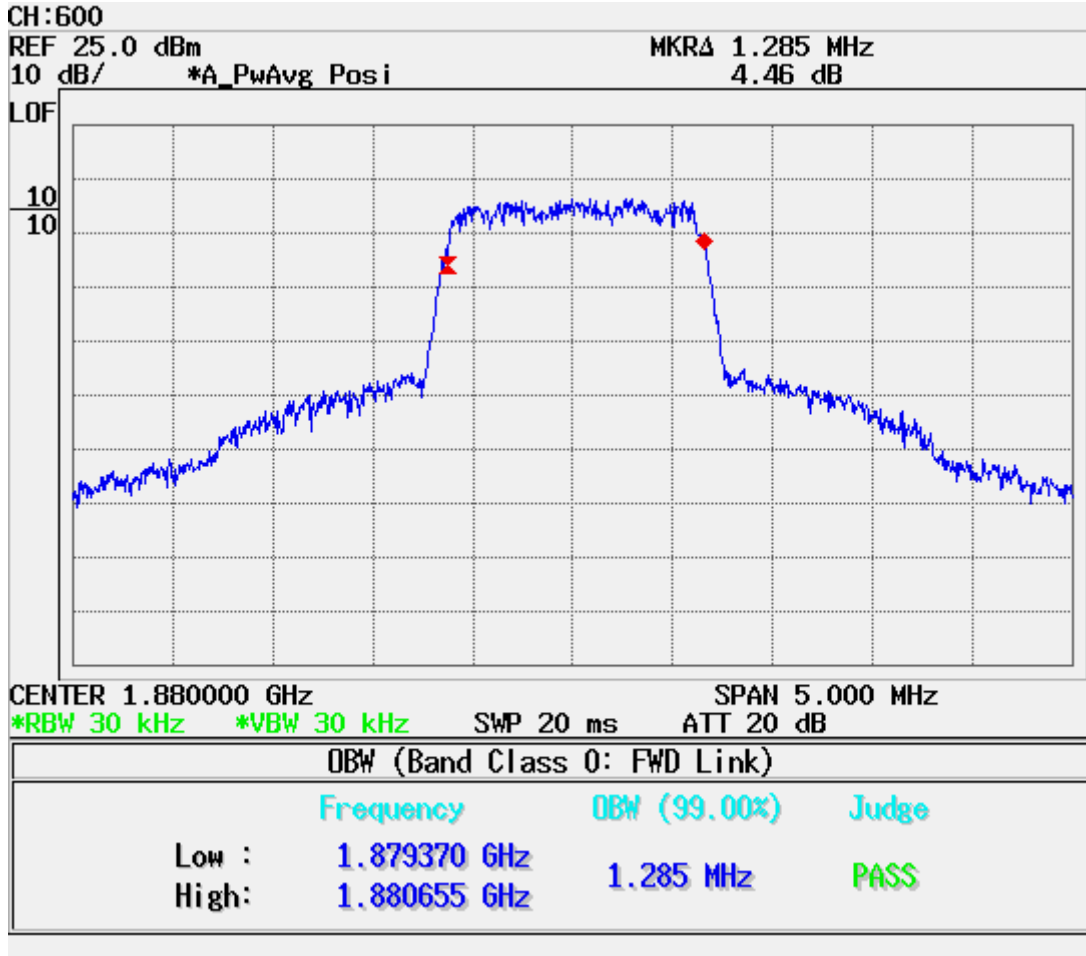

■ CDMA MODE (0600 CH.) : Channel Power

■ PCS CDMA MODE (1175 CH.) : Channel Power

■ CDMA Mode (0384 CH.) : Occupied Bandwidth

■ PCS CDMA Mode (0600 CH) : Occupied Bandwidth

■ CDMA Cellular (1013 CH.) Band Edge

■ CDMA Cellular (777 CH.) Band Edge

■ PCS Mode Band Edge (25 CH.)

■ PCS Mode Band Edge (1175 CH.)

■ CDMA (1013 CH) Test Mode: POWER OUT

■ CDMA (0384 CH) Test Mode: POWER OUT

■ CDMA (0777 CH) Test Mode: POWER OUT

■ PCS CDMA (0025 CH) Test Mode: POWER OUT

■ PCS CDMA (0600 CH) Test Mode: POWER OUT

■ PCS CDMA (1175 CH) Test Mode: POWER OUT