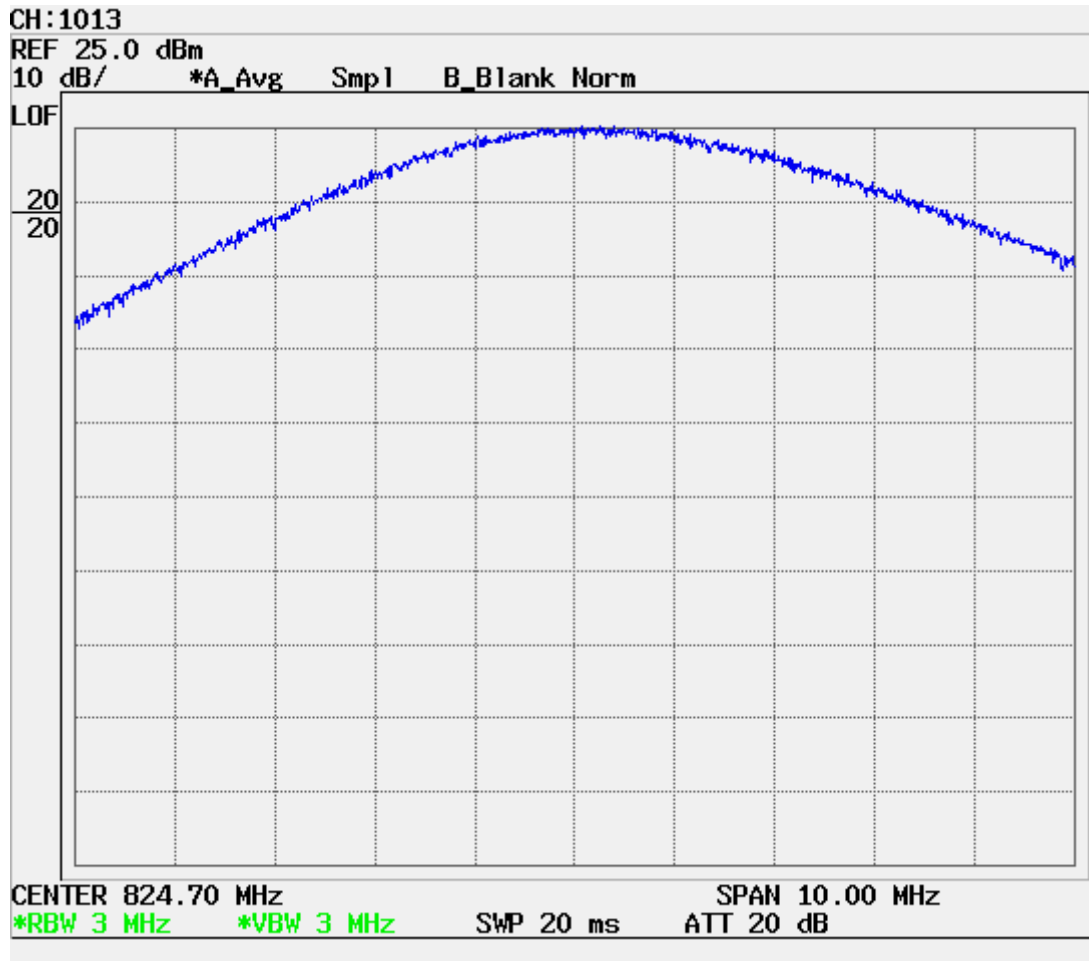

■ CDMA MODE (0600 CH.) : Channel Power

■ PCS CDMA MODE (1175 CH.) : Channel Power

■ CDMA Mode (0384 CH.) : Occupied Bandwidth

■ PCS CDMA Mode (0600 CH) : Occupied Bandwidth

■ CDMA Cellular (1013 CH.) Band Edge

■ CDMA Cellular (777 CH.) Band Edge

■ PCS Mode Band Edge (25 CH.)

■ PCS Mode Band Edge (1175 CH.)

■ CDMA (1013 CH) Test Mode: POWER OUT

■ CDMA (0384 CH) Test Mode: POWER OUT

■ CDMA (0777 CH) Test Mode: POWER OUT

■ PCS CDMA (0025 CH) Test Mode: POWER OUT

■ PCS CDMA (0600 CH) Test Mode: POWER OUT

■ PCS CDMA (1175 CH) Test Mode: POWER OUT