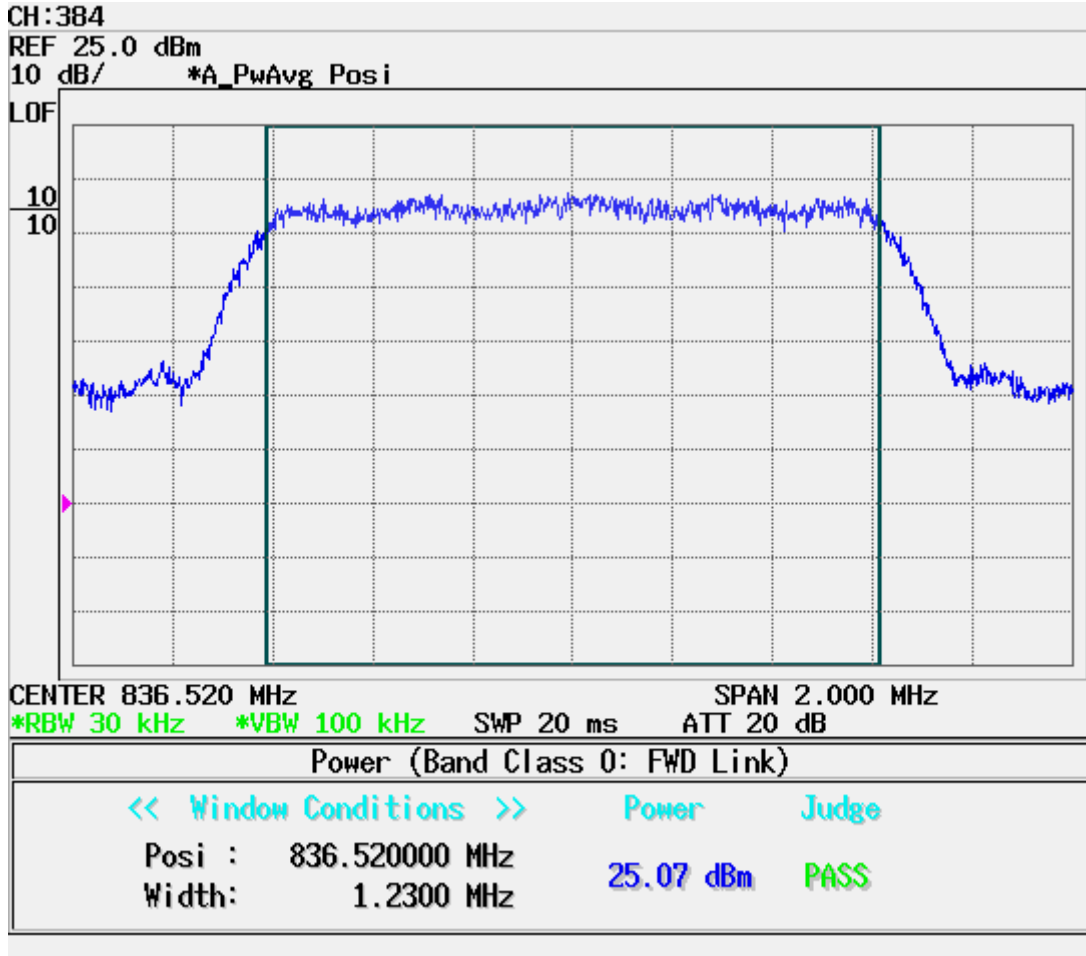

D. TEST PLOTS

■ CDMA MODE (1013 CH.) Conducted Spurious

■ CDMA MODE (0384 CH.) Conducted Spurious

■ CDMA MODE (0777 CH.) Conducted Spurious

■ PCS CDMA MODE (0025 CH.) Conducted Spurious

■ PCS CDMA MODE (0600 CH.) Conducted Spurious

■ PCS CDMA MODE (1175 CH.) Conducted Spurious

■ CDMA MODE (1013 CH.) : Channel Power

■ PCS CDMA MODE (0384 CH.) : Channel Power

■ CDMA MODE (0777 CH.) : Channel Power

■ PCS CDMA MODE (025 CH.) : Channel Power

■ CDMA MODE (0600 CH.) : Channel Power

■ PCS CDMA MODE (1175 CH.) : Channel Power

■ CDMA Mode (0384 CH.) : Occupied Bandwidth

■ PCS CDMA Mode (0600 CH) : Occupied Bandwidth

■ CDMA Cellular (1013 CH.) Band Edge