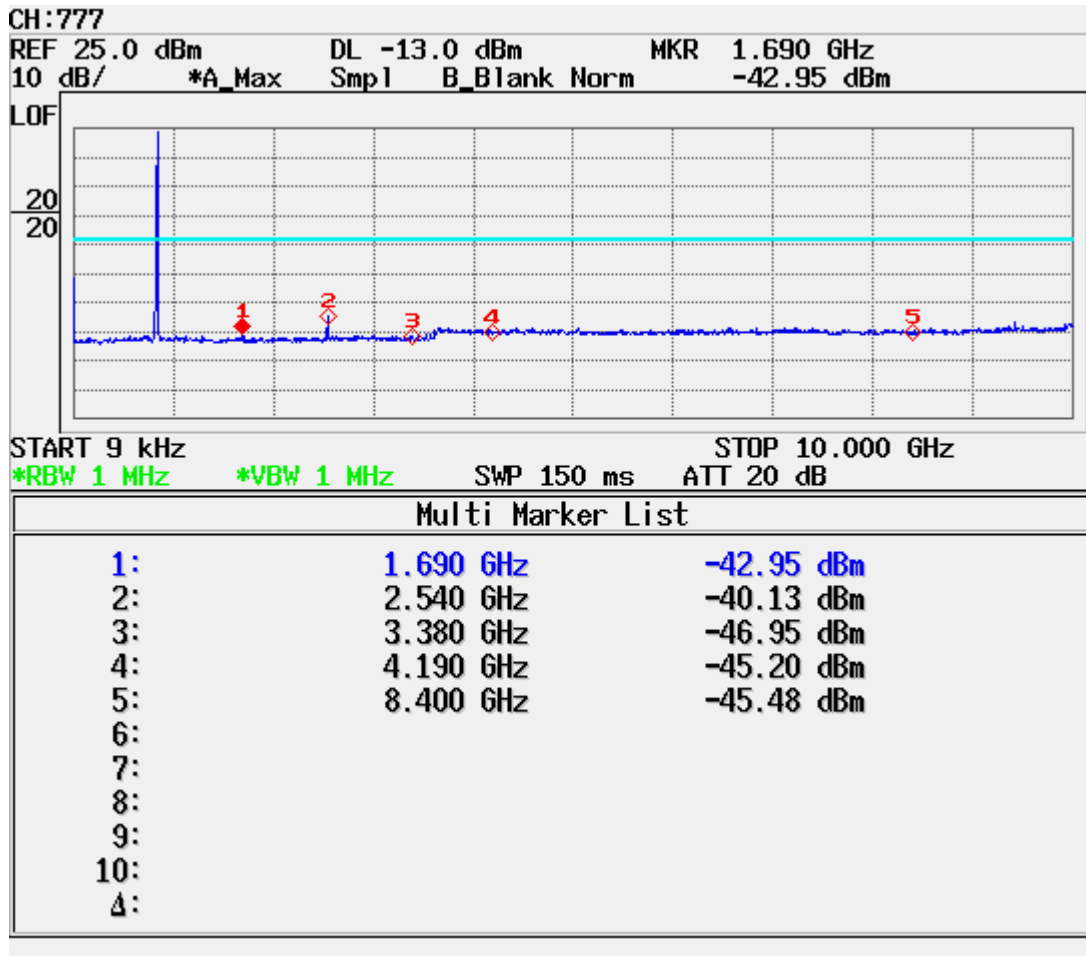

D. TEST PLOTS

■ CDMA MODE (1013 CH.) Conducted Spurious

■ CDMA MODE (0384 CH.) Conducted Spurious

■ CDMA MODE (0777 CH.) Conducted Spurious

■ PCS CDMA MODE (0025 CH.) Conducted Spurious

■ PCS CDMA MODE (0600 CH.) Conducted Spurious

■ PCS CDMA MODE (1175 CH.) Conducted Spurious

■ CDMA MODE (1013 CH.) : Channel Power

■ PCS CDMA MODE (0384 CH.) : Channel Power

■ CDMA MODE (0777 CH.) : Channel Power

■ PCS CDMA MODE (025 CH.) : Channel Power

■ CDMA MODE (0600 CH.) : Channel Power

■ PCS CDMA MODE (1175 CH.) : Channel Power

■ CDMA Mode (0384 CH.) : Occupied Bandwidth

■ PCS CDMA Mode (0600 CH) : Occupied Bandwidth

■ CDMA Cellular (1013 CH.) Band Edge

■ CDMA Cellular (777 CH.) Band Edge

■ PCS Mode Band Edge (25 CH.)

■ PCS Mode Band Edge (1175 CH.)

■ CDMA (1013 CH) Test Mode: POWER OUT

■ CDMA (0384 CH) Test Mode: POWER OUT

■ CDMA (0777 CH) Test Mode: POWER OUT