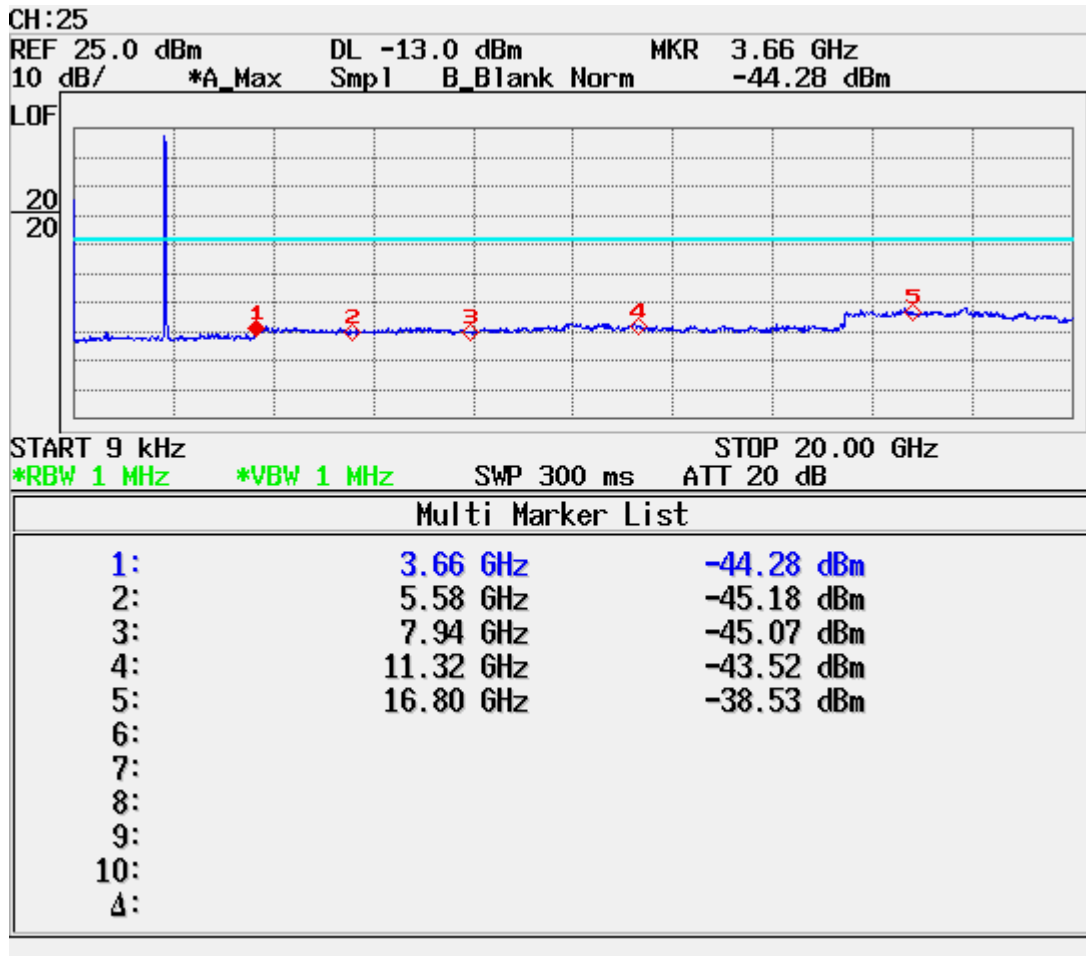

D. TEST PLOTS

■ CDMA MODE (1013 CH.) Conducted Spurious

■ CDMA MODE (0384 CH.) Conducted Spurious

■ CDMA MODE (0777 CH.) Conducted Spurious

■ PCS CDMA MODE (0025 CH.) Conducted Spurious

■ PCS CDMA MODE (0600 CH.) Conducted Spurious

■ PCS CDMA MODE (1175 CH.) Conducted Spurious

■ CDMA MODE (1013 CH.) : Channel Power

■ PCS CDMA MODE (0384 CH.) : Channel Power

■ CDMA MODE (0777 CH.) : Channel Power

■ PCS CDMA MODE (025 CH.) : Channel Power

■ CDMA MODE (0600 CH.) : Channel Power

■ PCS CDMA MODE (1175 CH.) : Channel Power

■ CDMA Mode (0384 CH.) : Occupied Bandwidth

■ PCS CDMA Mode (0600 CH) : Occupied Bandwidth

■ CDMA Cellular (1013 CH.) Band Edge

■ CDMA Cellular (777 CH.) Band Edge

■ PCS Mode Band Edge (25 CH.)

■ PCS Mode Band Edge (1175 CH.)

■ CDMA (1013 CH) Test Mode: POWER OUT

■ CDMA (0384 CH) Test Mode: POWER OUT

■ CDMA (0777 CH) Test Mode: POWER OUT