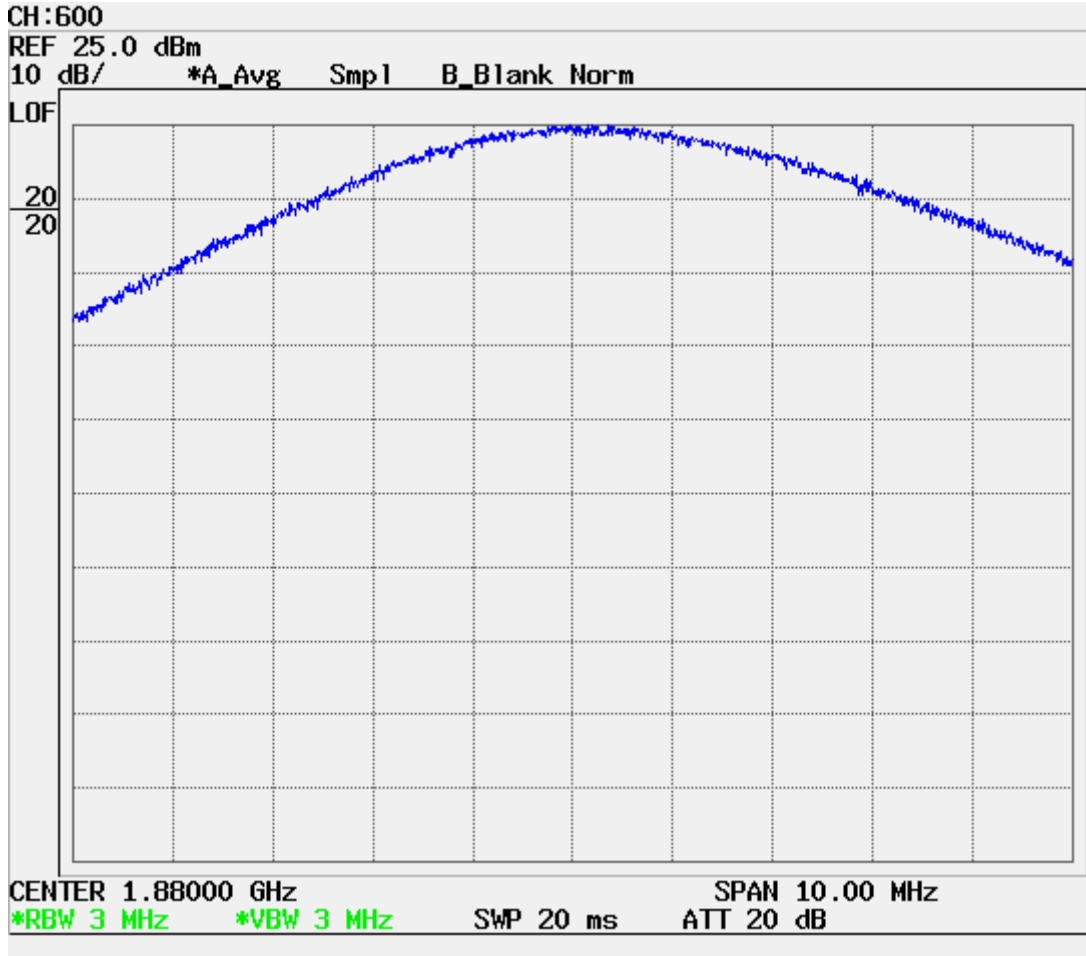

■ CDMA MODE (0600 CH.) : Channel Power

■ PCS CDMA MODE (1175 CH.) : Channel Power

■ CDMA Mode (0384 CH.) : Occupied Bandwidth

■ PCS CDMA Mode (0600 CH) : Occupied Bandwidth

■ CDMA Cellular (1013 CH.) Band Edge

■ CDMA Cellular (777 CH.) Band Edge

■ PCS Mode Band Edge (25 CH.)

■ PCS Mode Band Edge (1175 CH.)

■ CDMA (1013 CH) Test Mode: POWER OUT

■ CDMA (0384 CH) Test Mode: POWER OUT

■ CDMA (0777 CH) Test Mode: POWER OUT

■ PCS CDMA (0025 CH) Test Mode: POWER OUT

■ PCS CDMA (0600 CH) Test Mode: POWER OUT

■ PCS CDMA (1175 CH) Test Mode: POWER OUT