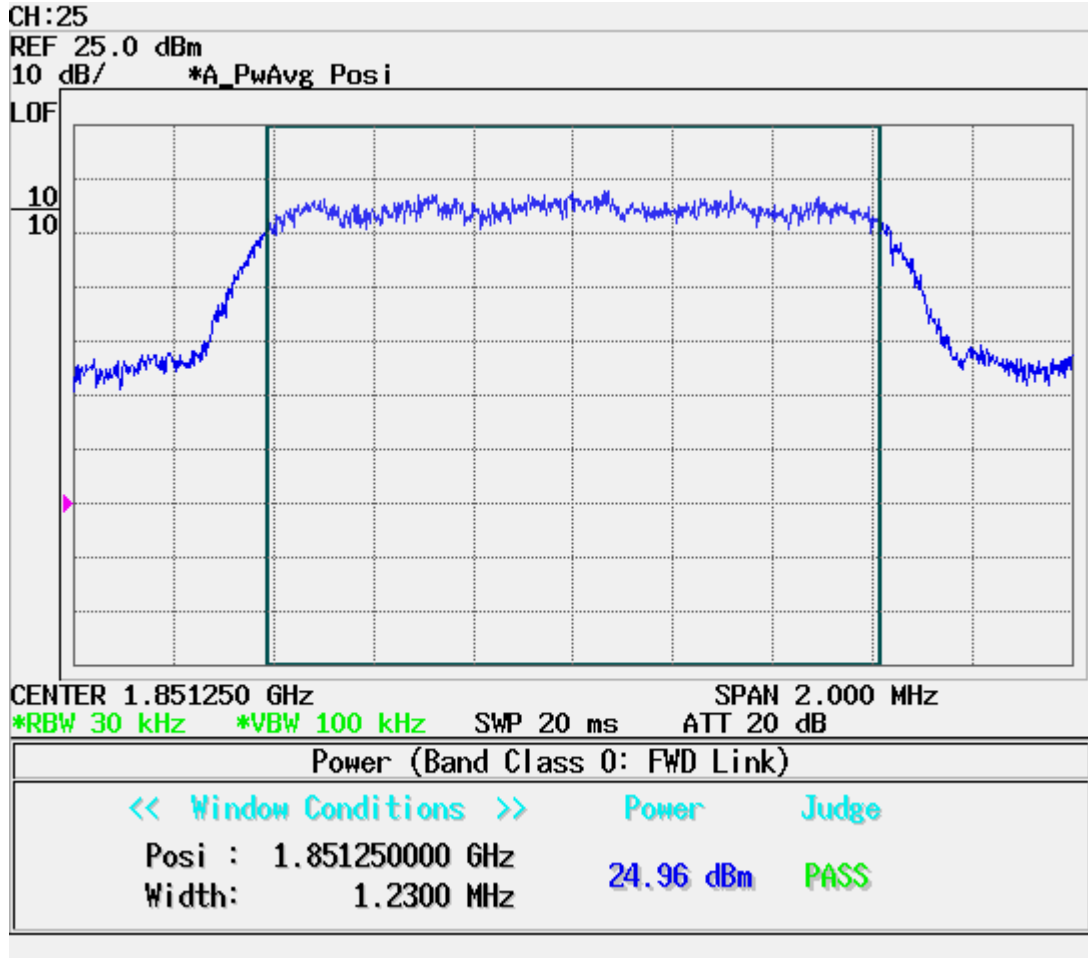

■ PCS CDMA MODE (1175 CH.) Conducted Spurious

■ CDMA MODE (1013 CH.) : Channel Power

■ PCS CDMA MODE (0384 CH.) : Channel Power

■ CDMA MODE (0777 CH.) : Channel Power

■ PCS CDMA MODE (025 CH.) : Channel Power

■ CDMA MODE (0600 CH.) : Channel Power

■ PCS CDMA MODE (1175 CH.) : Channel Power

■ CDMA Mode (0384 CH.) : Occupied Bandwidth

■ PCS CDMA Mode (0600 CH) : Occupied Bandwidth

■ CDMA Cellular (1013 CH.) Band Edge

■ CDMA Cellular (777 CH.) Band Edge

■ PCS Mode Band Edge (25 CH.)

■ PCS Mode Band Edge (1175 CH.)

■ CDMA (1013 CH) Test Mode: POWER OUT

■ CDMA (0384 CH) Test Mode: POWER OUT

■ CDMA (0777 CH) Test Mode: POWER OUT