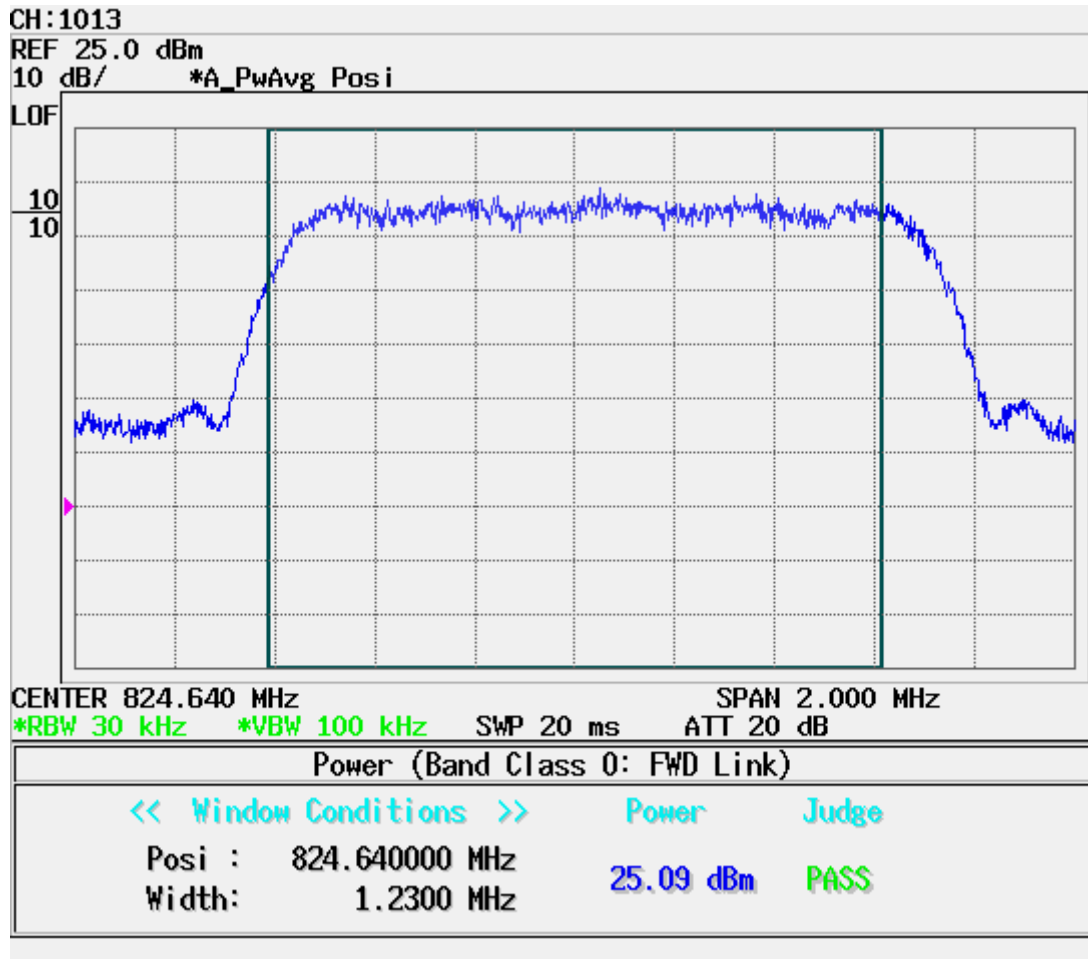

D. TEST PLOTS

■ CDMA MODE (1013 CH.) Conducted Spurious

■ CDMA MODE (0384 CH.) Conducted Spurious

■ CDMA MODE (0777 CH.) Conducted Spurious

■ PCS CDMA MODE (0025 CH.) Conducted Spurious

■ PCS CDMA MODE (0600 CH.) Conducted Spurious

■ PCS CDMA MODE (1175 CH.) Conducted Spurious

■ CDMA MODE (1013 CH.) : Channel Power

■ PCS CDMA MODE (0384 CH.) : Channel Power

■ CDMA MODE (0777 CH.) : Channel Power

■ PCS CDMA MODE (025 CH.) : Channel Power

■ CDMA MODE (0600 CH.) : Channel Power

■ PCS CDMA MODE (1175 CH.) : Channel Power

■ CDMA Mode (0384 CH.) : Occupied Bandwidth

■ PCS CDMA Mode (0600 CH) : Occupied Bandwidth

■ CDMA Cellular (1013 CH.) Band Edge