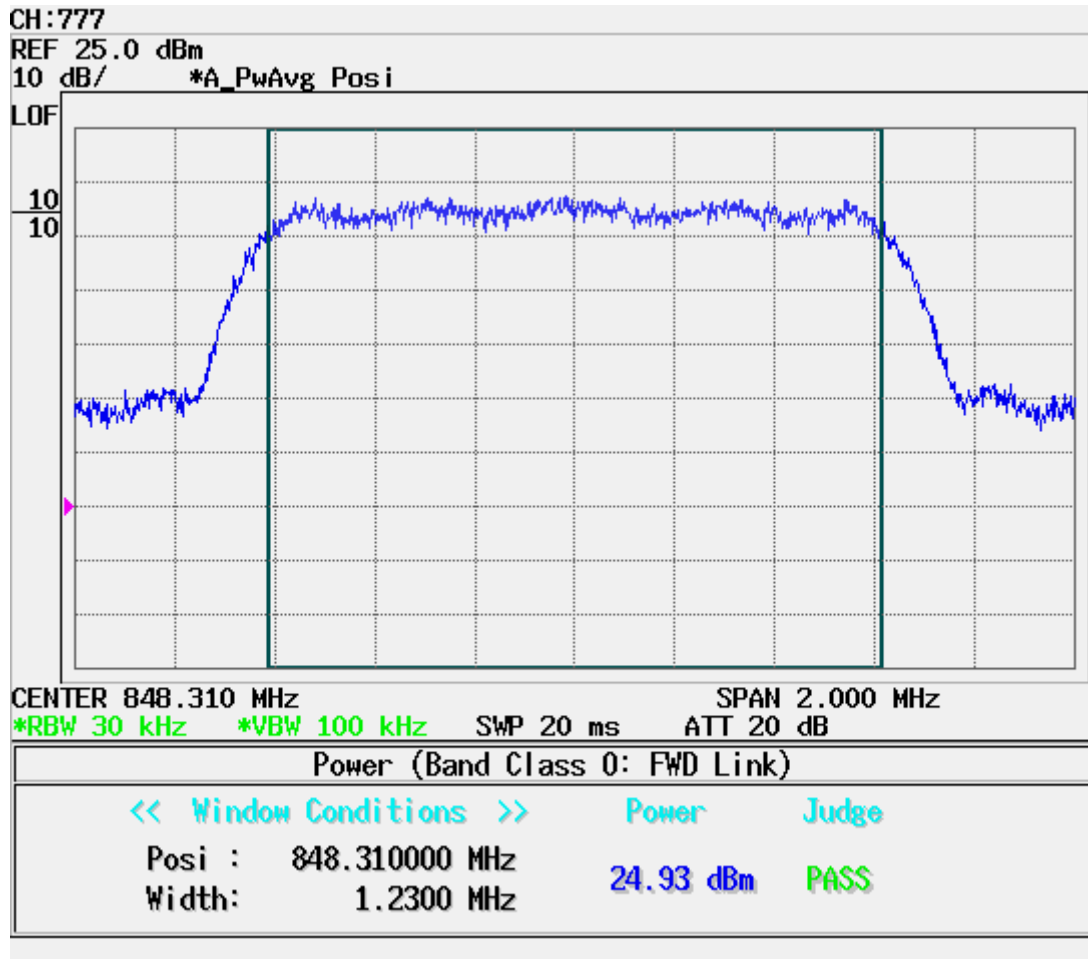

■ PCS CDMA MODE (1175 CH.) Conducted Spurious

■ CDMA MODE (1013 CH.) : Channel Power

■ PCS CDMA MODE (0384 CH.) : Channel Power

■ CDMA MODE (0777 CH.) : Channel Power

■ PCS CDMA MODE (025 CH.) : Channel Power

■ CDMA MODE (0600 CH.) : Channel Power

■ PCS CDMA MODE (1175 CH.) : Channel Power

■ CDMA Mode (0384 CH.) : Occupied Bandwidth

■ PCS CDMA Mode (0600 CH) : Occupied Bandwidth

■ CDMA Cellular (1013 CH.) Band Edge