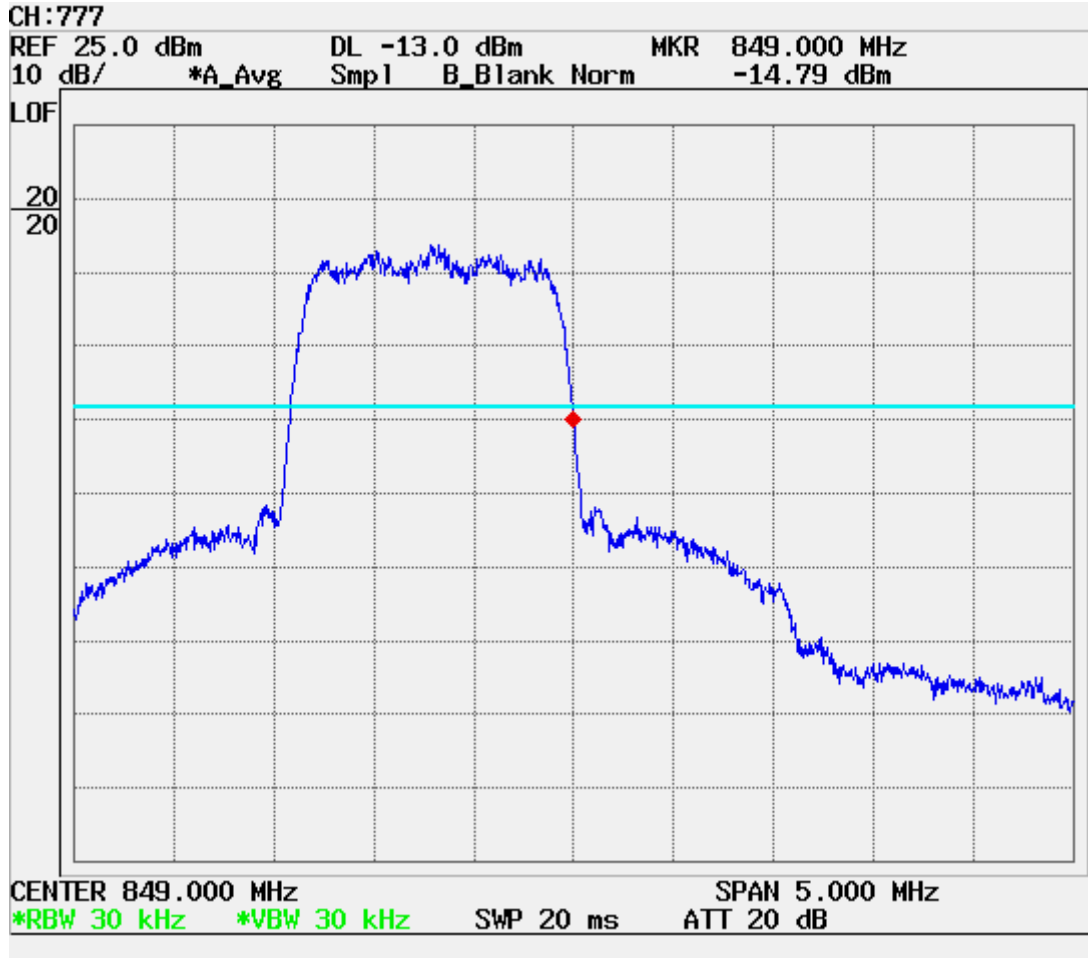

■ PCS CDMA MODE (1175 CH.) Conducted Spurious

■ CDMA MODE (1013 CH.) : Channel Power

■ PCS CDMA MODE (0384 CH.) : Channel Power

■ CDMA MODE (0777 CH.) : Channel Power

■ PCS CDMA MODE (025 CH.) : Channel Power

■ CDMA MODE (0600 CH.) : Channel Power

■ PCS CDMA MODE (1175 CH.) : Channel Power

■ CDMA Mode (0384 CH.) : Occupied Bandwidth

■ PCS CDMA Mode (0600 CH) : Occupied Bandwidth

■ CDMA Cellular (1013 CH.) Band Edge

■ CDMA Cellular (777 CH.) Band Edge

■ PCS Mode Band Edge (25 CH.)

■ PCS Mode Band Edge (1175 CH.)

■ CDMA (1013 CH) Test Mode: POWER OUT

■ CDMA (0384 CH) Test Mode: POWER OUT

■ CDMA (0777 CH) Test Mode: POWER OUT

■ PCS CDMA (0025 CH) Test Mode: POWER OUT

■ PCS CDMA (0600 CH) Test Mode: POWER OUT

■ PCS CDMA (1175 CH) Test Mode: POWER OUT