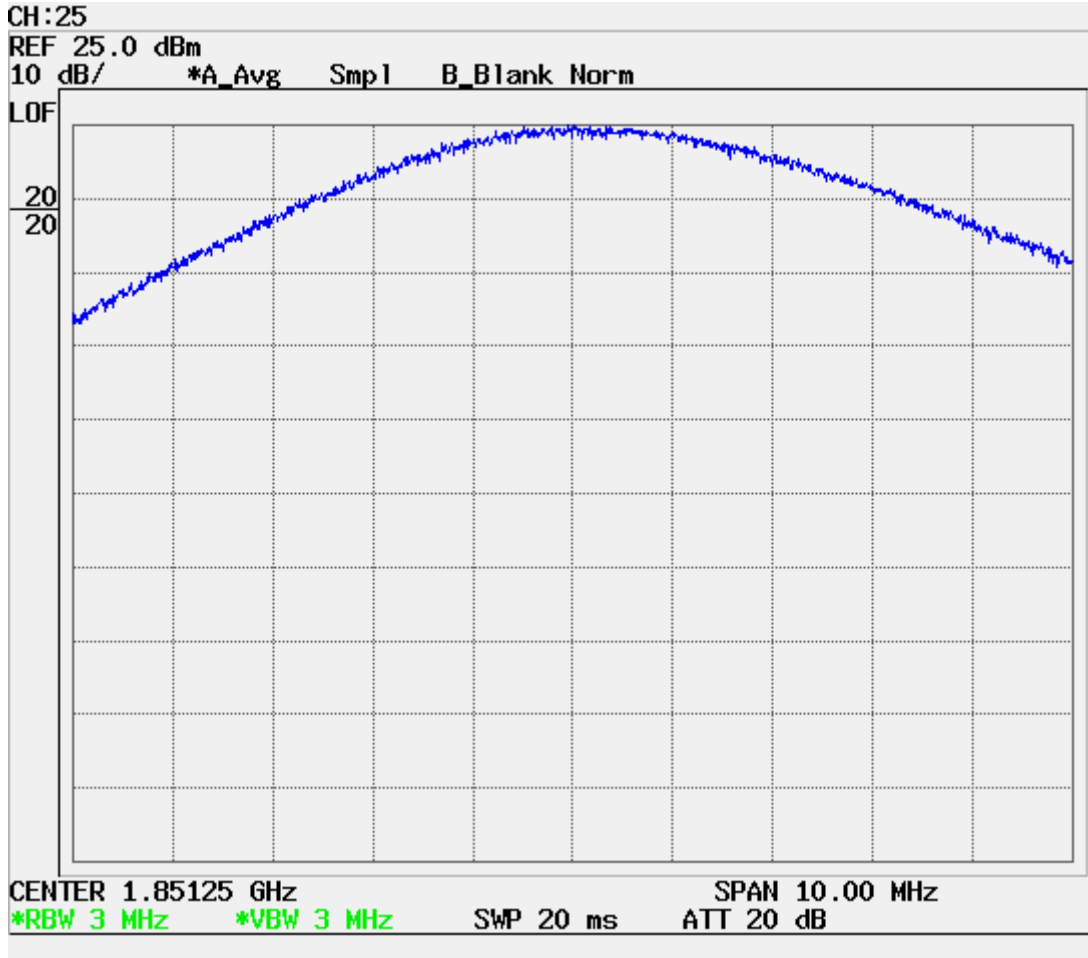

■ CDMA MODE (0600 CH.) : Channel Power

■ PCS CDMA MODE (1175 CH.) : Channel Power

■ CDMA Mode (0384 CH.) : Occupied Bandwidth

■ PCS CDMA Mode (0600 CH) : Occupied Bandwidth

■ CDMA Cellular (1013 CH.) Band Edge

■ CDMA Cellular (777 CH.) Band Edge

■ PCS Mode Band Edge (25 CH.)

■ PCS Mode Band Edge (1175 CH.)

■ CDMA (1013 CH) Test Mode: POWER OUT

■ CDMA (0384 CH) Test Mode: POWER OUT

■ CDMA (0777 CH) Test Mode: POWER OUT

■ PCS CDMA (0025 CH) Test Mode: POWER OUT

■ PCS CDMA (0600 CH) Test Mode: POWER OUT

■ PCS CDMA (1175 CH) Test Mode: POWER OUT