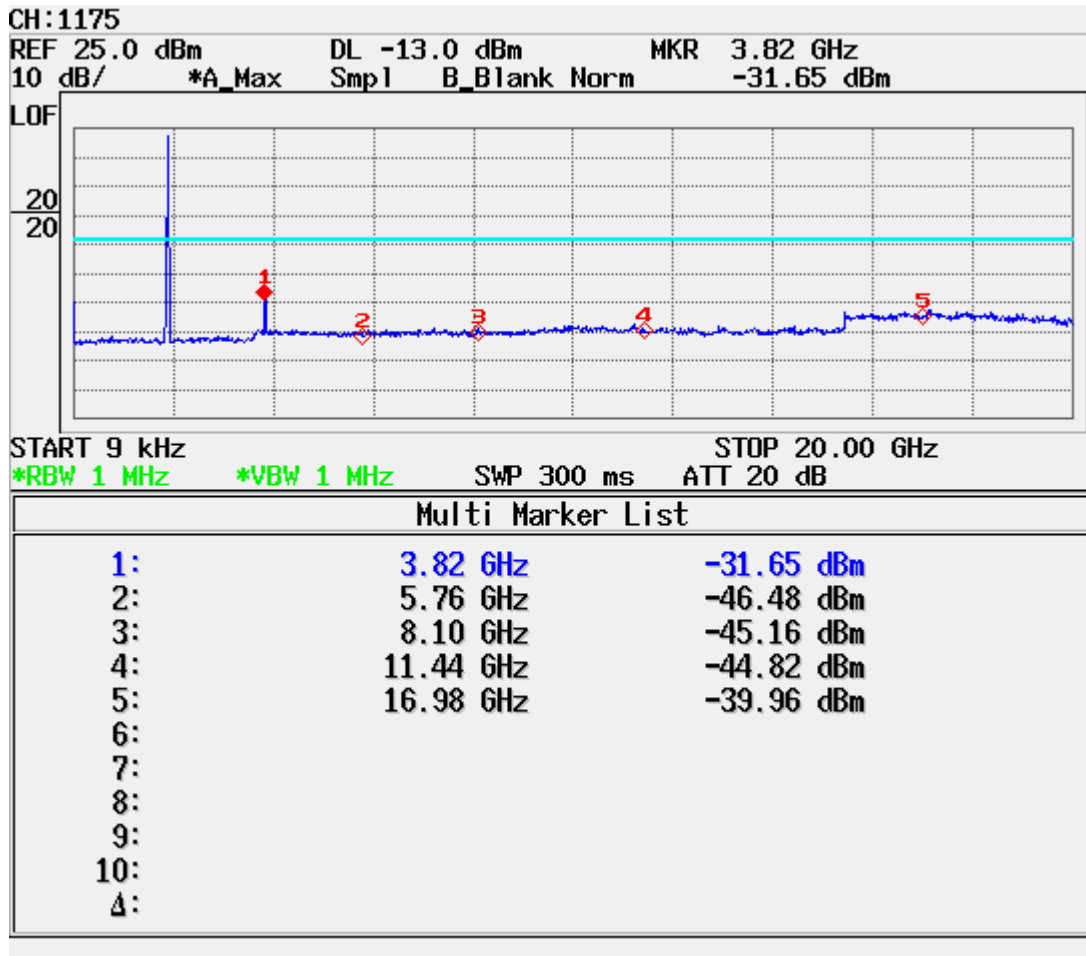

D. TEST PLOTS

■ CDMA MODE (1013 CH.) Conducted Spurious

■ CDMA MODE (0384 CH.) Conducted Spurious

■ CDMA MODE (0777 CH.) Conducted Spurious

■ PCS CDMA MODE (0025 CH.) Conducted Spurious

■ PCS CDMA MODE (0600 CH.) Conducted Spurious

■ PCS CDMA MODE (1175 CH.) Conducted Spurious

■ CDMA MODE (1013 CH.) : Channel Power

■ PCS CDMA MODE (0384 CH.) : Channel Power

■ CDMA MODE (0777 CH.) : Channel Power

■ PCS CDMA MODE (025 CH.) : Channel Power

■ CDMA MODE (0600 CH.) : Channel Power

■ PCS CDMA MODE (1175 CH.) : Channel Power

■ CDMA Mode (0384 CH.) : Occupied Bandwidth

■ PCS CDMA Mode (0600 CH) : Occupied Bandwidth

■ CDMA Cellular (1013 CH.) Band Edge

■ CDMA Cellular (777 CH.) Band Edge

■ PCS Mode Band Edge (25 CH.)

■ PCS Mode Band Edge (1175 CH.)

■ CDMA (1013 CH) Test Mode: POWER OUT

■ CDMA (0384 CH) Test Mode: POWER OUT

■ CDMA (0777 CH) Test Mode: POWER OUT