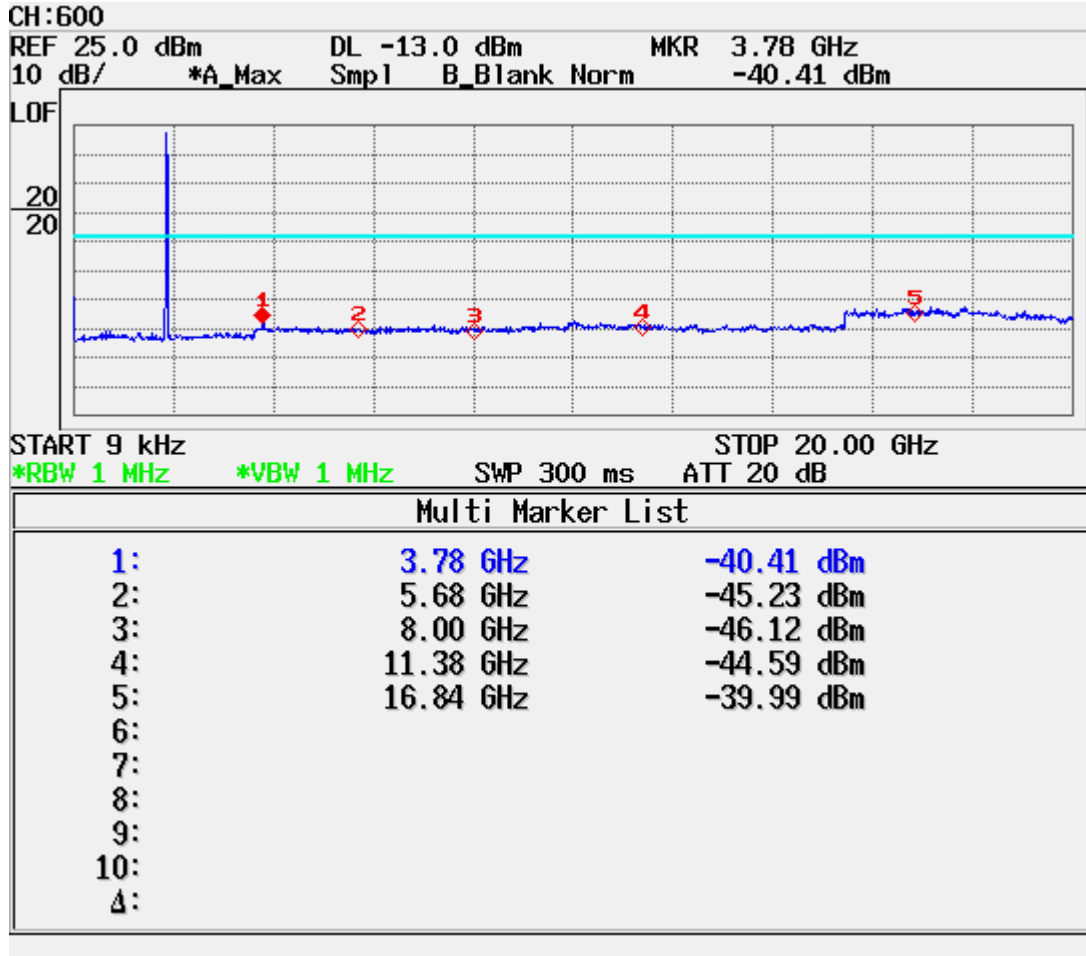

D. TEST PLOTS

■ CDMA MODE (1013 CH.) Conducted Spurious

■ CDMA MODE (0384 CH.) Conducted Spurious

■ CDMA MODE (0777 CH.) Conducted Spurious

■ PCS CDMA MODE (0025 CH.) Conducted Spurious

■ PCS CDMA MODE (0600 CH.) Conducted Spurious

■ PCS CDMA MODE (1175 CH.) Conducted Spurious

■ CDMA MODE (1013 CH.) : Channel Power

■ PCS CDMA MODE (0384 CH.) : Channel Power

■ CDMA MODE (0777 CH.) : Channel Power

■ PCS CDMA MODE (025 CH.) : Channel Power

■ CDMA MODE (0600 CH.) : Channel Power

■ PCS CDMA MODE (1175 CH.) : Channel Power

■ CDMA Mode (0384 CH.) : Occupied Bandwidth

■ PCS CDMA Mode (0600 CH) : Occupied Bandwidth

■ CDMA Cellular (1013 CH.) Band Edge

■ CDMA Cellular (777 CH.) Band Edge

■ PCS Mode Band Edge (25 CH.)

■ PCS Mode Band Edge (1175 CH.)

■ CDMA (1013 CH) Test Mode: POWER OUT

■ CDMA (0384 CH) Test Mode: POWER OUT

■ CDMA (0777 CH) Test Mode: POWER OUT