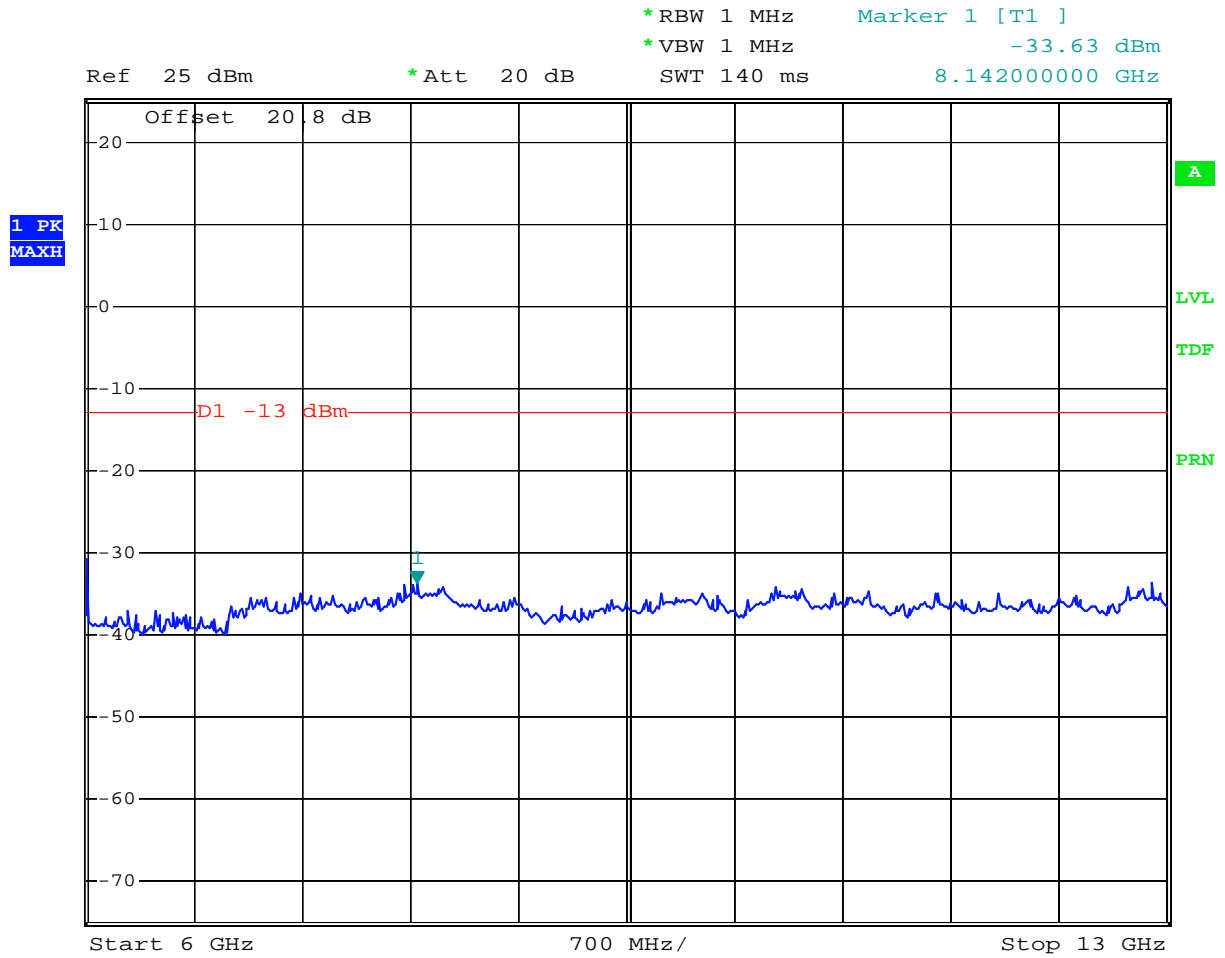

### PCS CDMA MODE (0025 CH.) Conducted Spurious

Date: 19.JUN.2007 17:54:21

### PCS CDMA MODE (0600 CH.) Conducted Spurious

Date: 19.JUN.2007 09:14:59

### PCS CDMA MODE (0600 CH.) Conducted Spurious

Date: 19.JUN.2007 09:17:15

### PCS CDMA MODE (0600 CH.) Conducted Spurious

Date: 19.JUN.2007 09:19:31