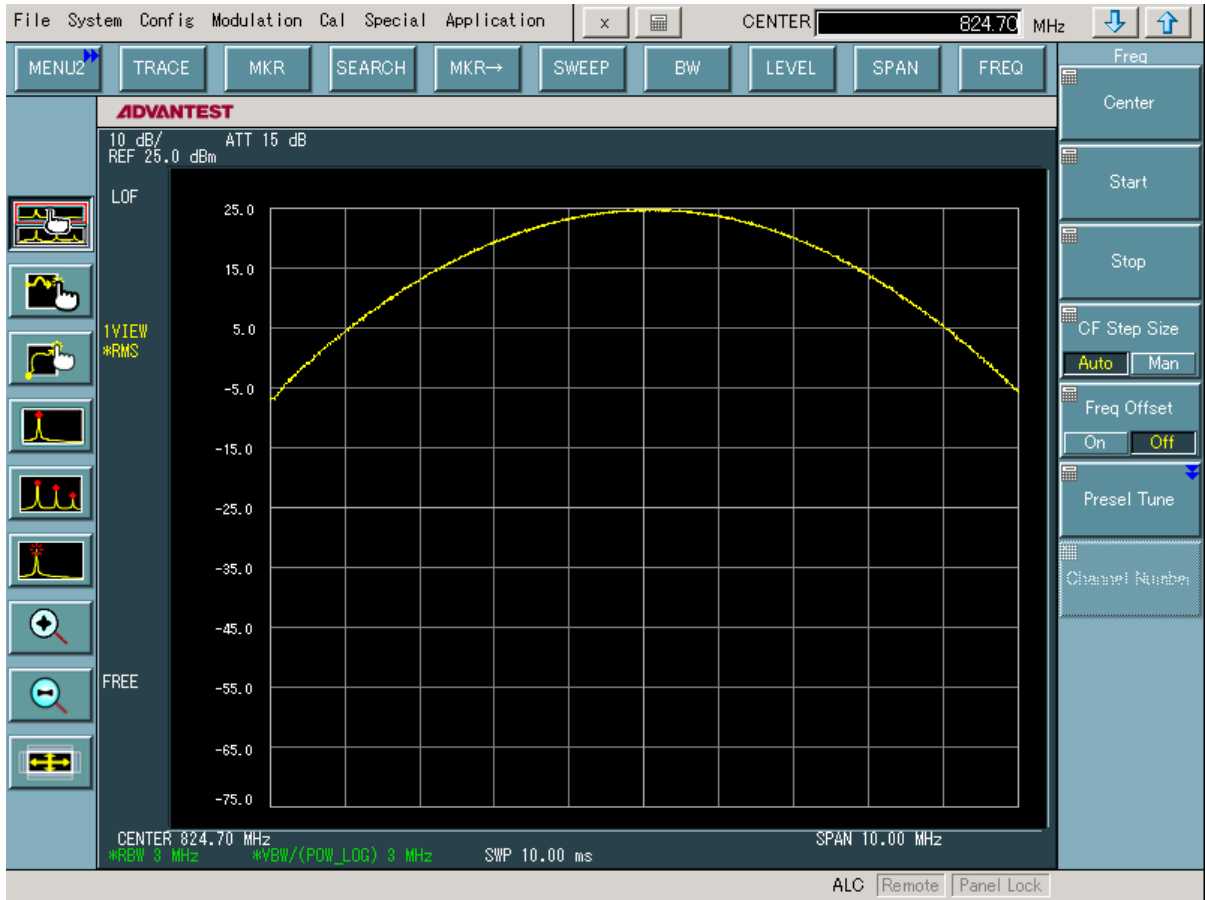

■ CDMA (1013 CH) Test Mode: POWER OUT