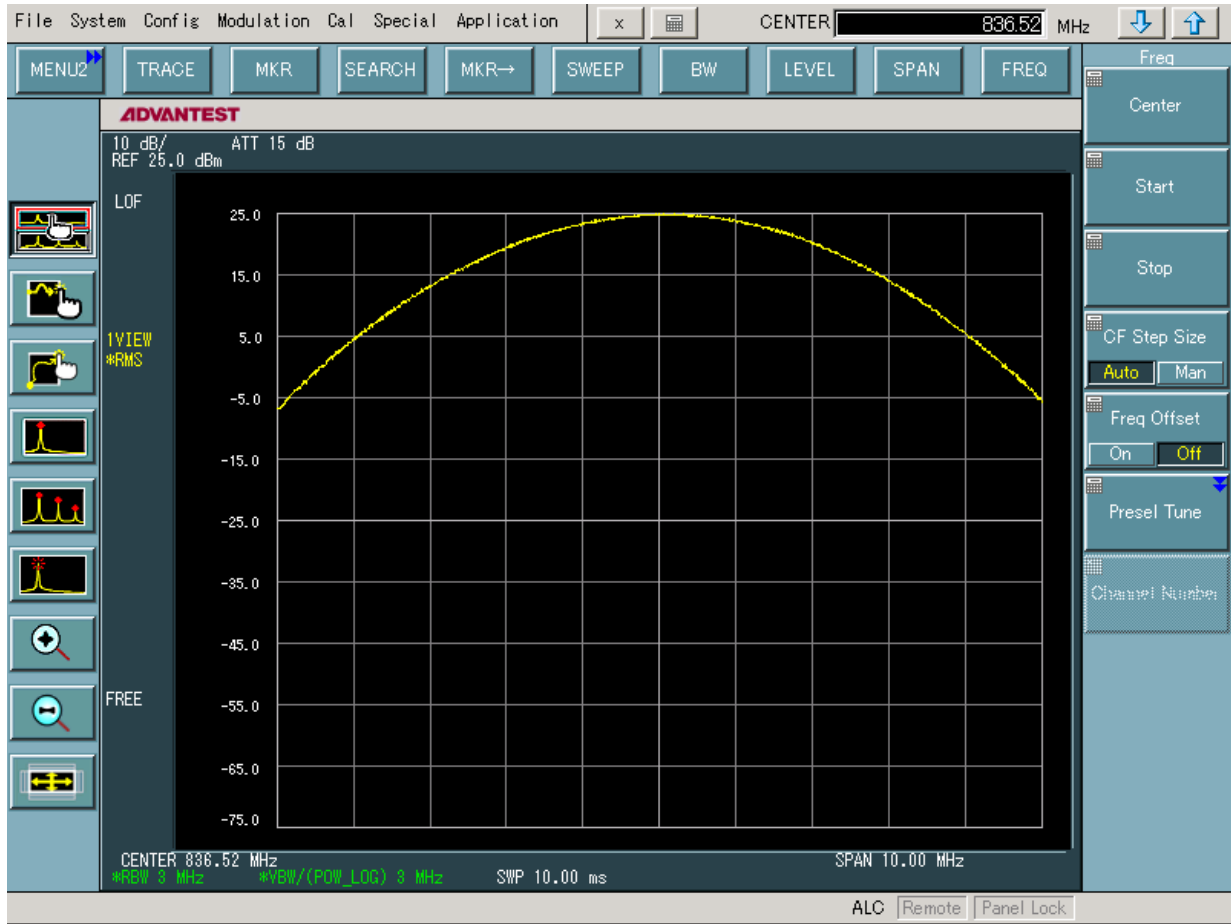

CDMA (0384 CH) Test Mode: POWER OUT