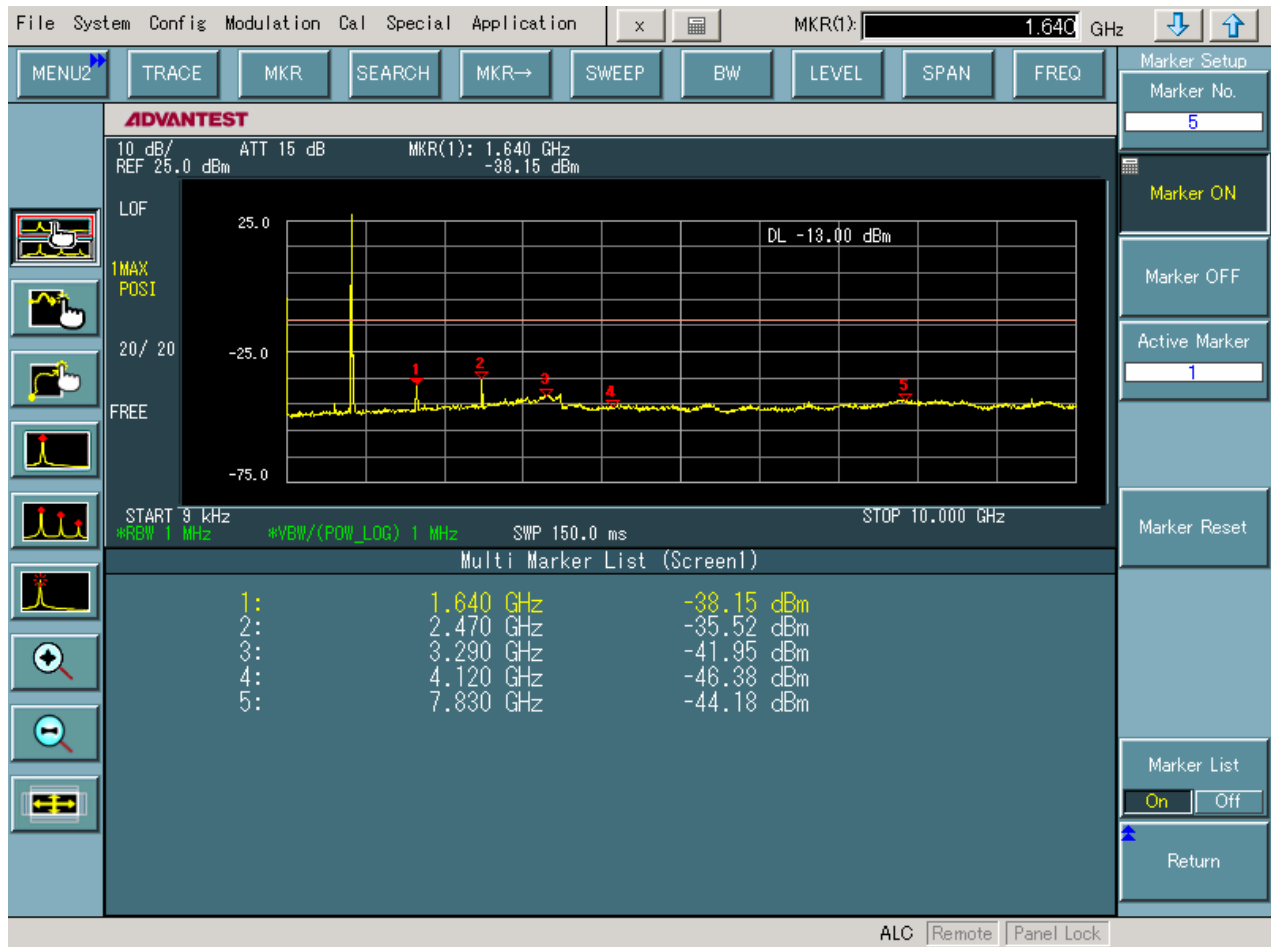

## D. TEST PLOTS

---

## CDMA MODE (1013 CH.) Conducted Spurious

## CDMA MODE (0384 CH.) Conducted Spurious