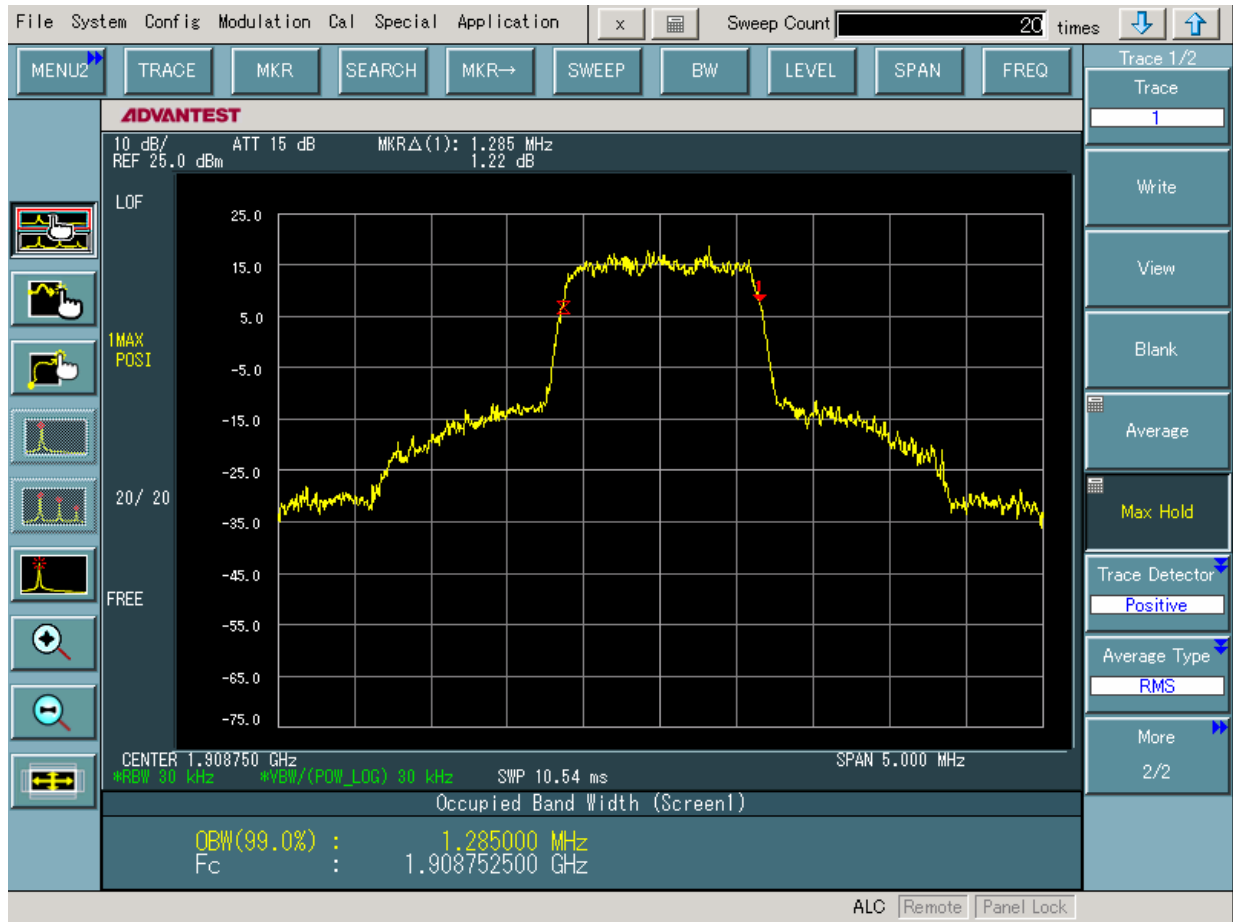

PCS CDMA Mode (0600 CH) : Occupied Bandwidth