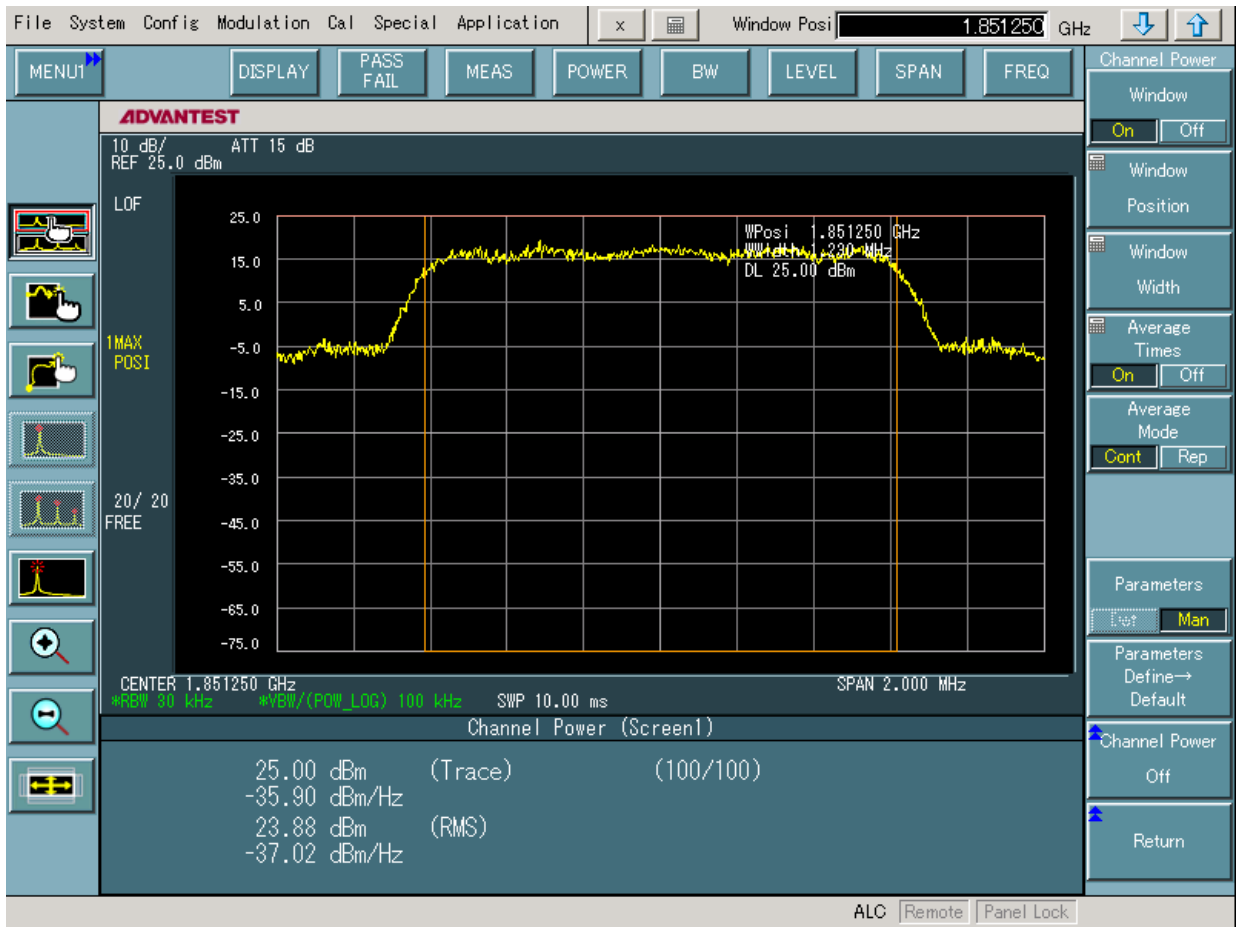

■ PCS CDMA MODE (025 CH.) : Channel Power