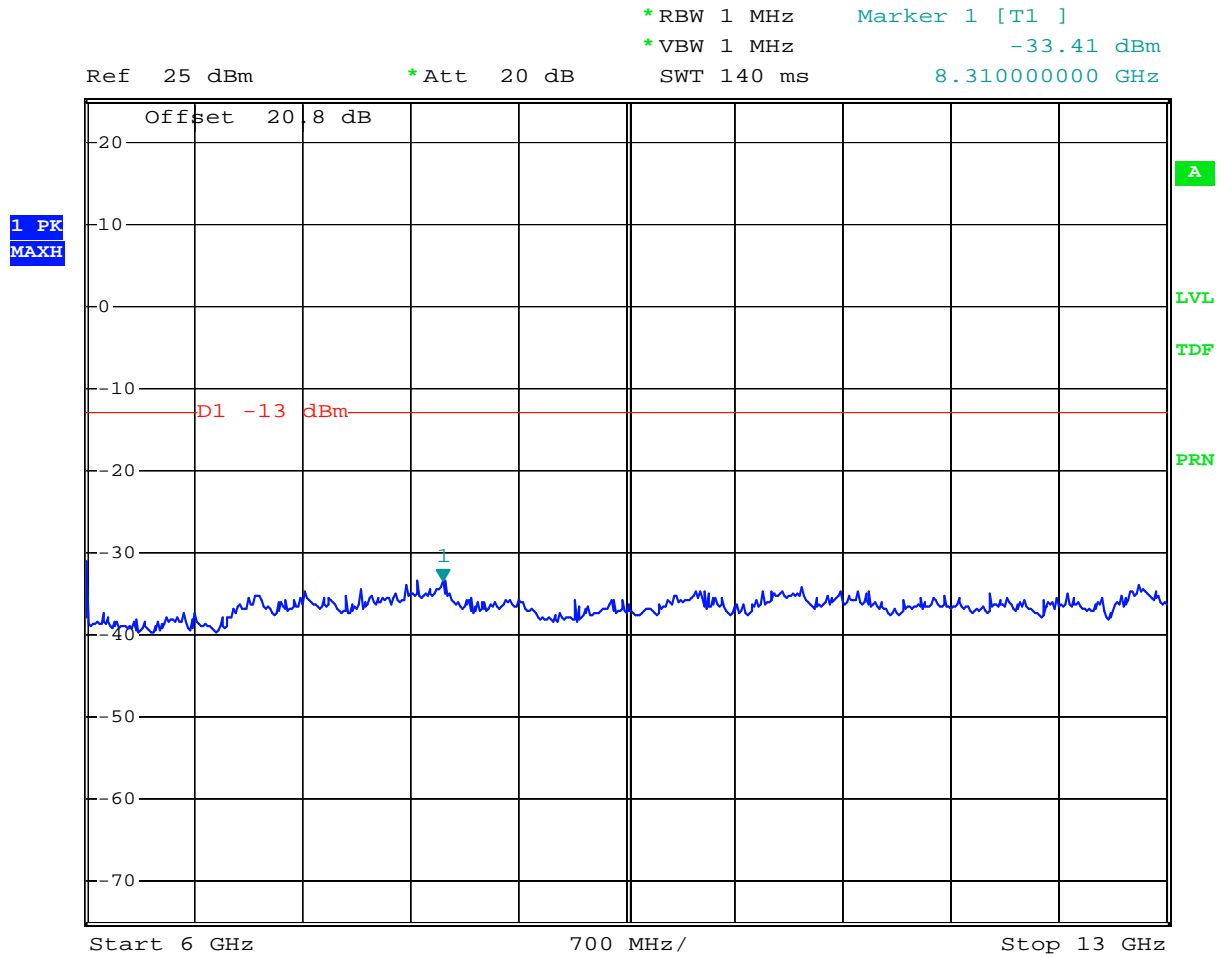

PCS CDMA MODE (1175 CH.) Conducted Spurious

Date: 19.JUN.2007 09:20:03