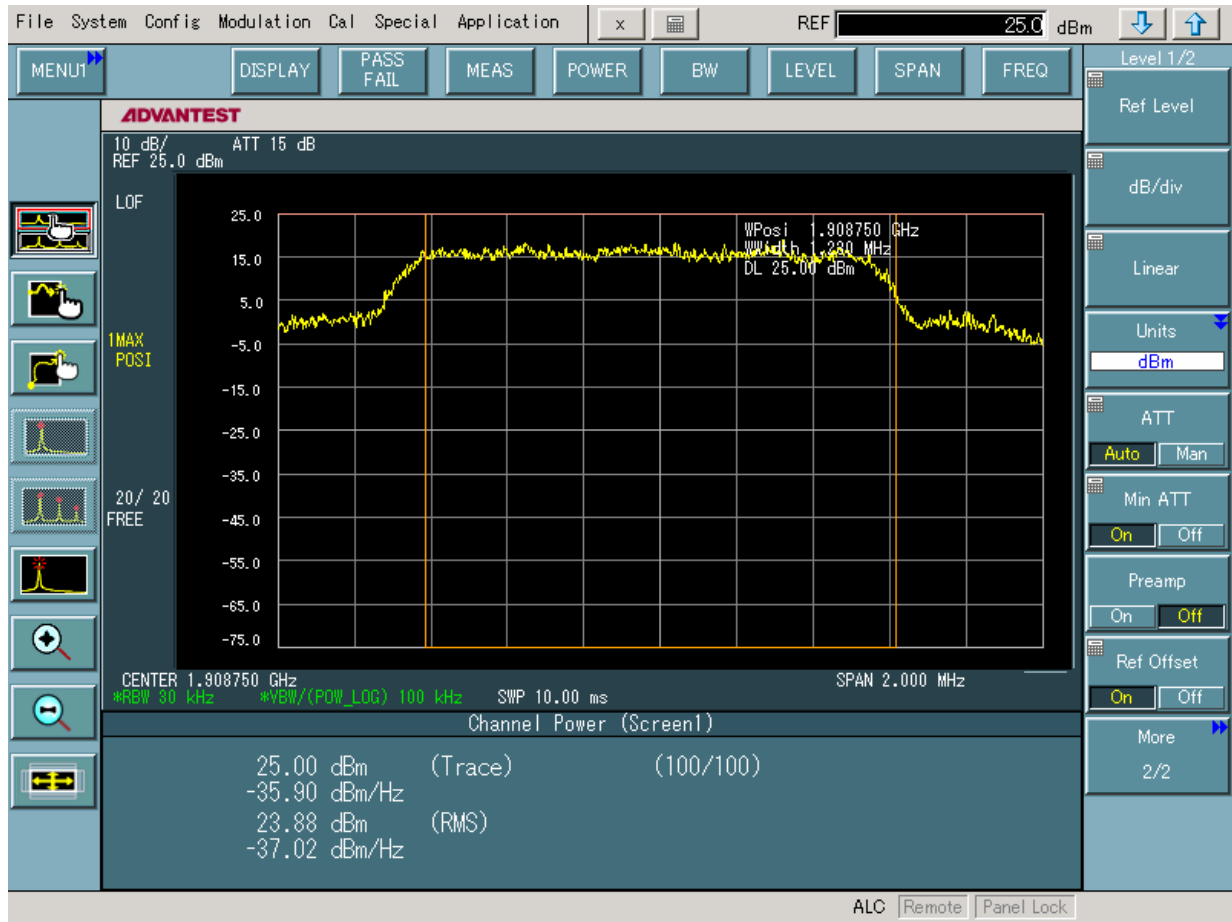

PCS CDMA MODE (1175 CH.) : Channel Power