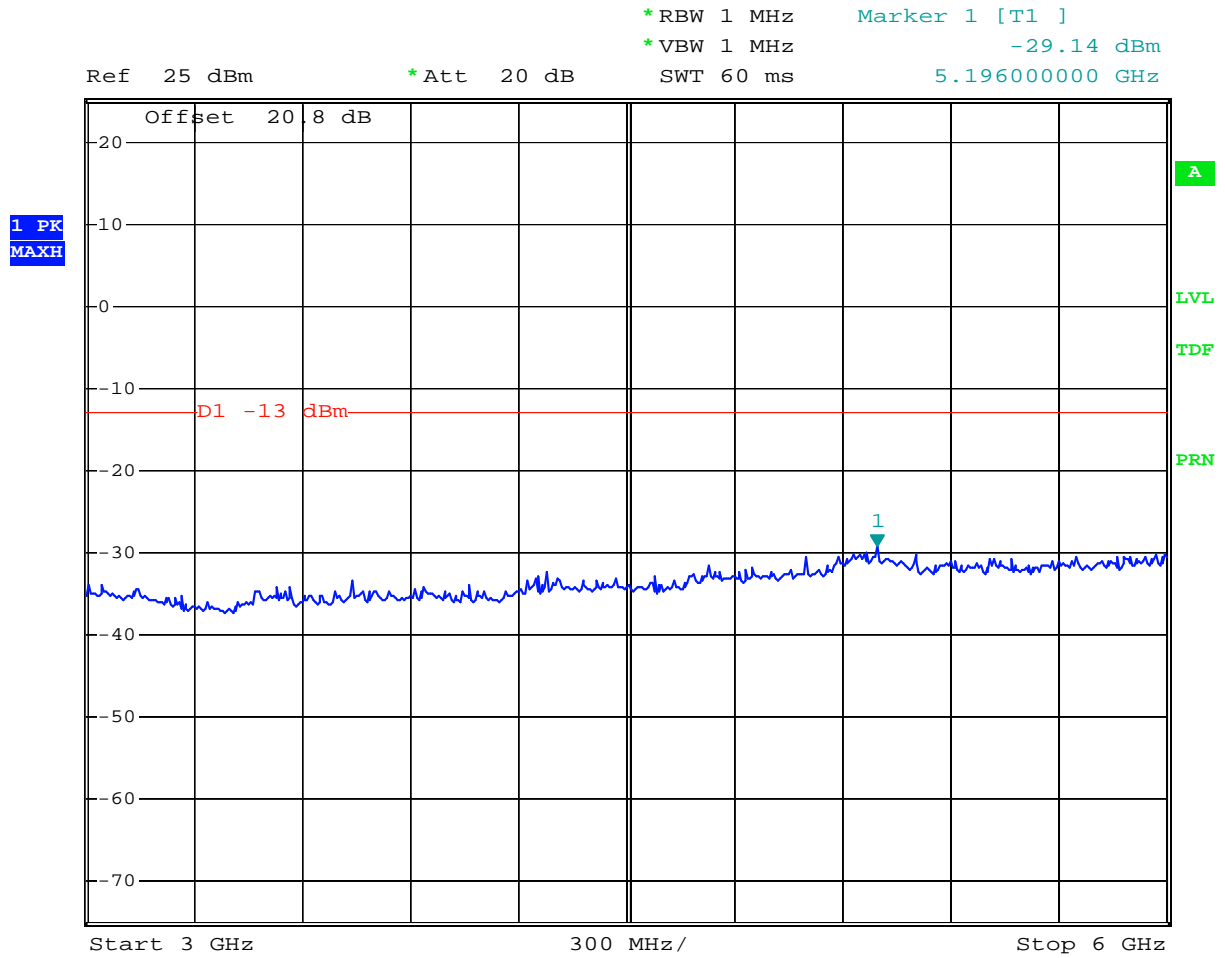

## CDMA MODE (1013 CH.) Conducted Spurious

## CDMA MODE (0384 CH.) Conducted Spurious

### CDMA MODE (0777 CH.) Conducted Spurious

**PCS CDMA MODE (0025 CH.) Conducted Spurious**

Date: 19.JUN.2007 09:14:17

## PCS CDMA MODE (0025 CH.) Conducted Spurious

Date: 19.JUN.2007 09:16:37