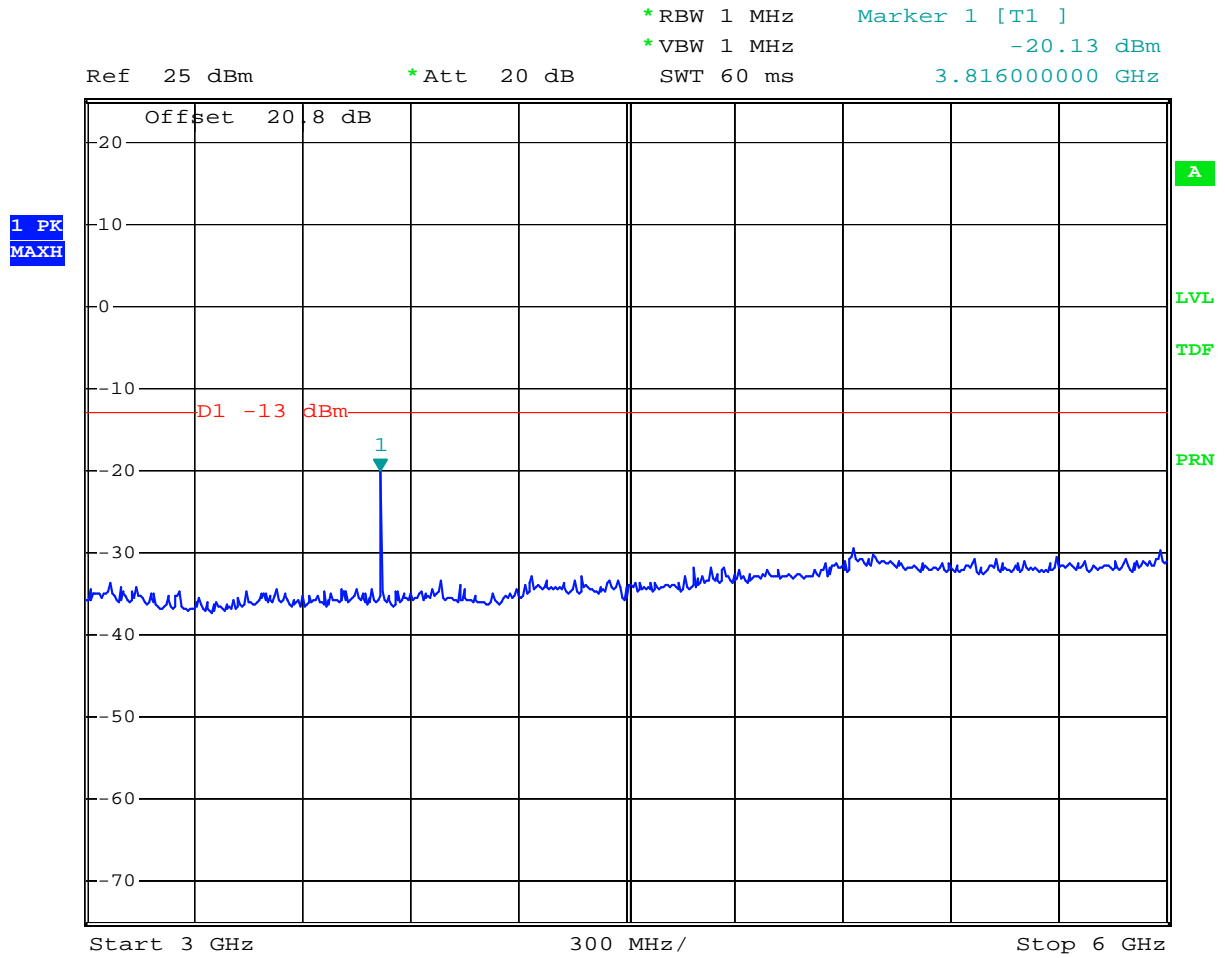

PCS CDMA MODE (1175 CH.) Conducted Spurious

Date: 19.JUN.2007 09:17:44