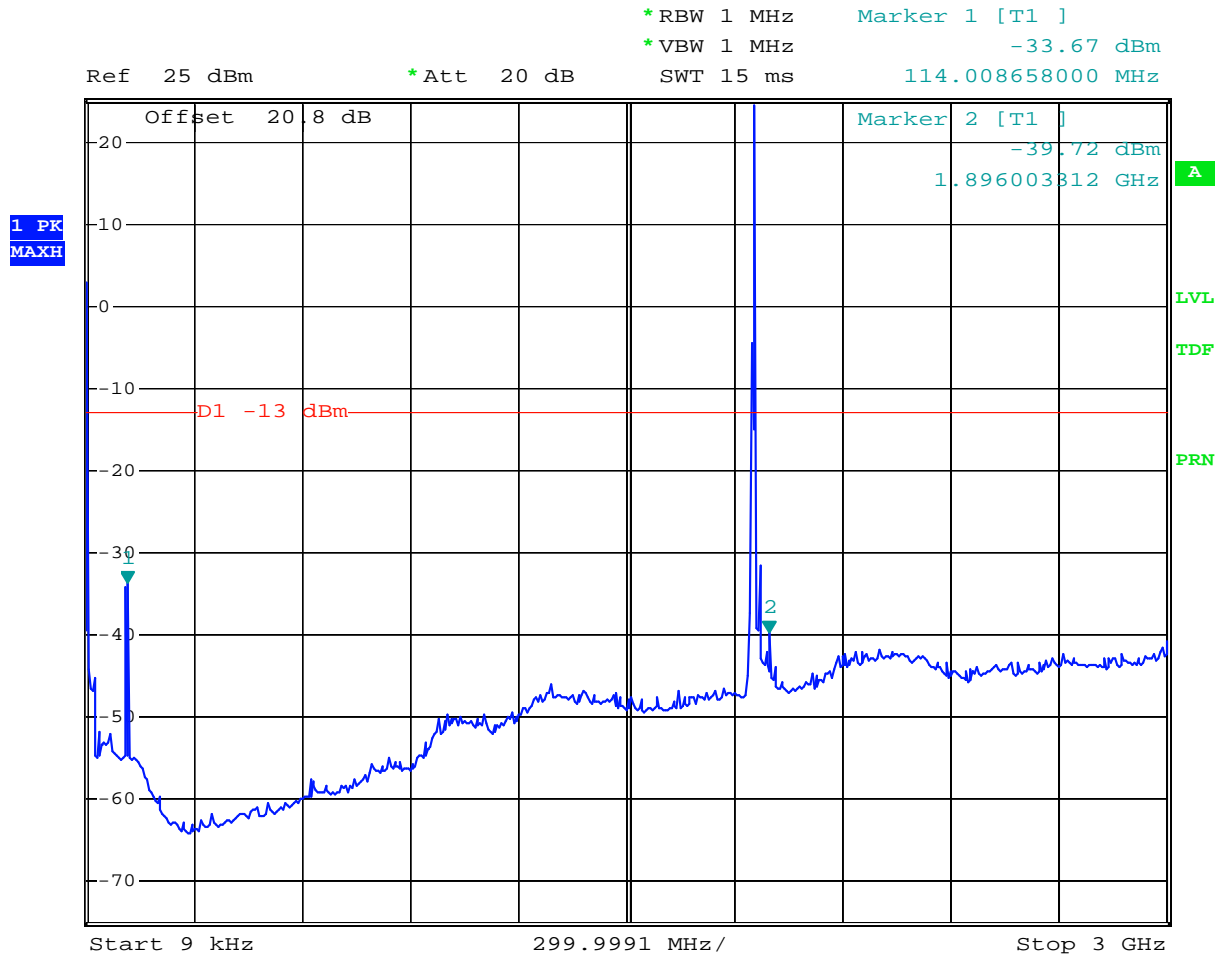

## D. TEST PLOTS

---

## CDMA MODE (1013 CH.) Conducted Spurious

## CDMA MODE (0384 CH.) Conducted Spurious

### CDMA MODE (0777 CH.) Conducted Spurious

**PCS CDMA MODE (0025 CH.) Conducted Spurious**

Date: 19.JUN.2007 09:14:17