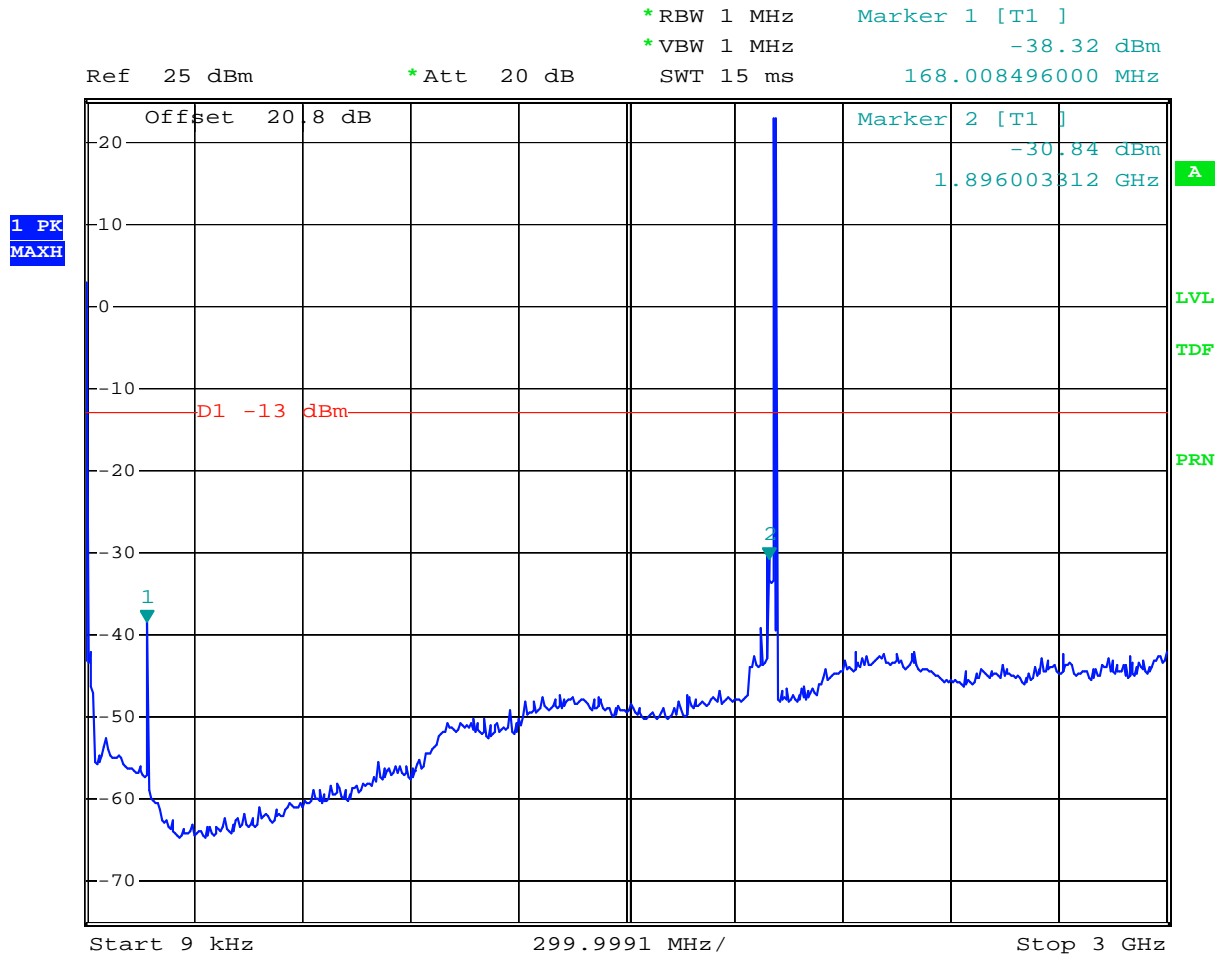

PCS CDMA MODE (1175 CH.) Conducted Spurious

Date: 19.JUN.2007 09:15:38