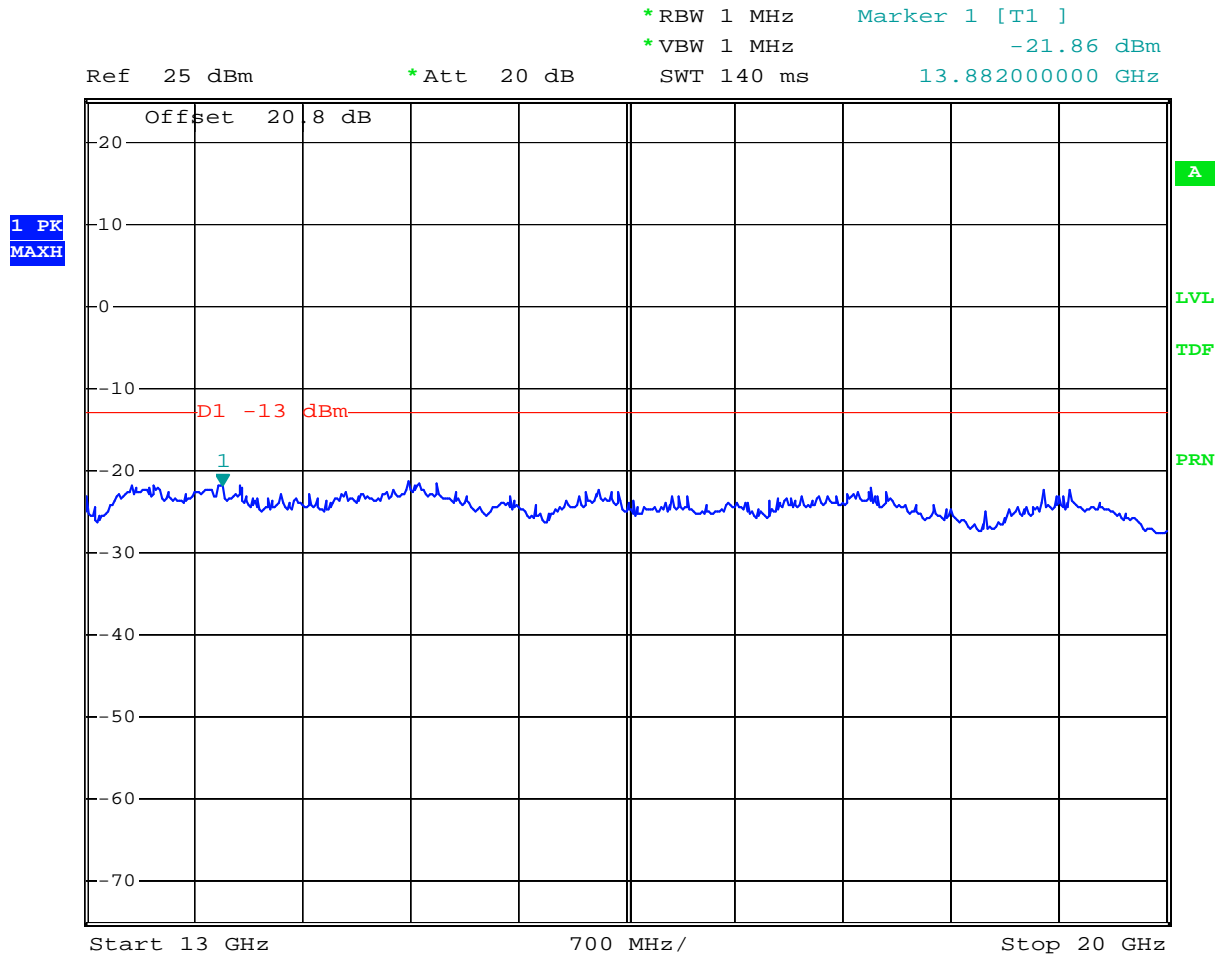

PCS CDMA MODE (1175 CH.) Conducted Spurious

Date: 19.JUN.2007 09:22:12