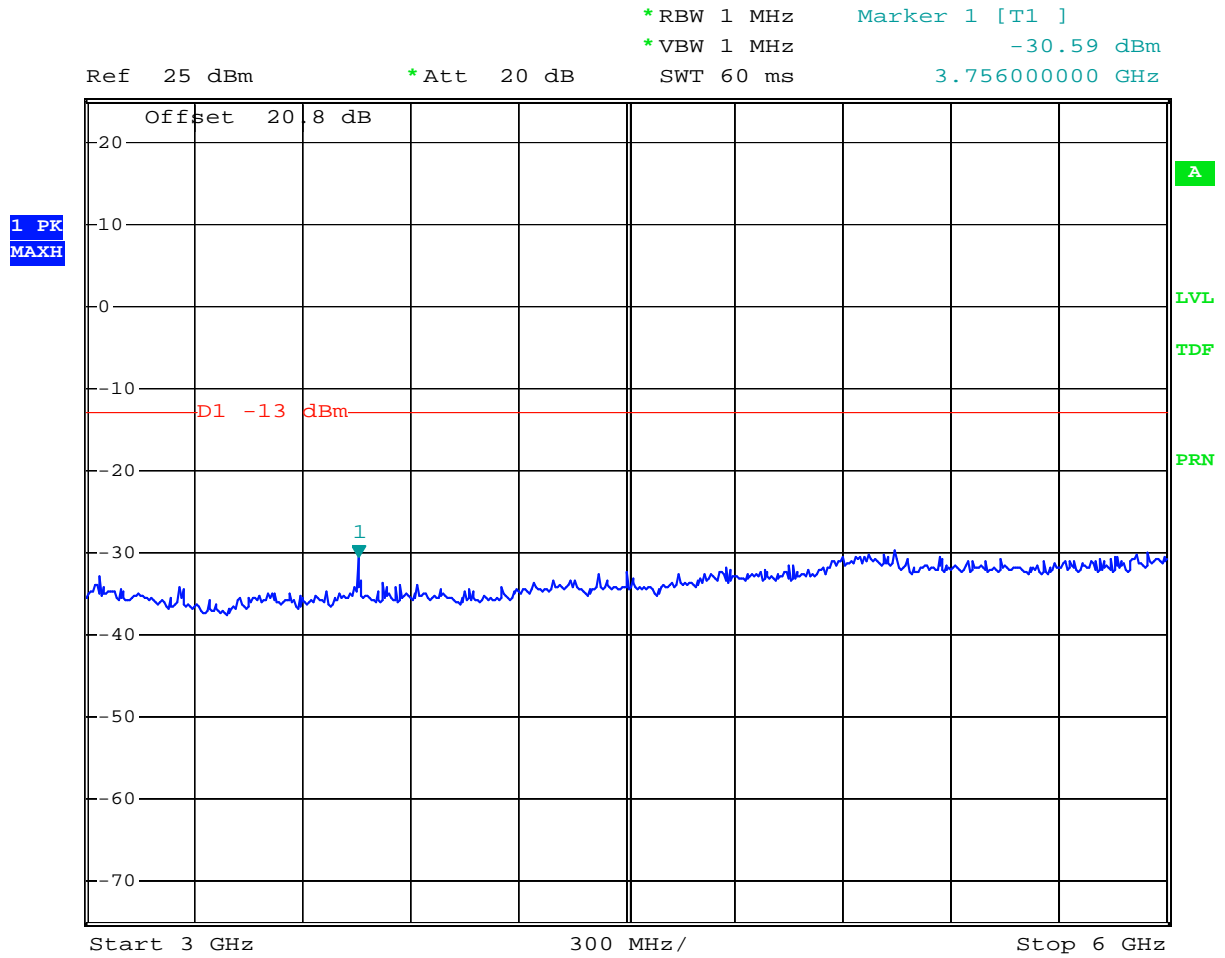

### PCS CDMA MODE (0025 CH.) Conducted Spurious

Date: 19.JUN.2007 09:19:04

### PCS CDMA MODE (0025 CH.) Conducted Spurious

Date: 19.JUN.2007 17:54:21

### PCS CDMA MODE (0600 CH.) Conducted Spurious

Date: 19.JUN.2007 09:14:59

### PCS CDMA MODE (0600 CH.) Conducted Spurious

Date: 19.JUN.2007 09:17:15