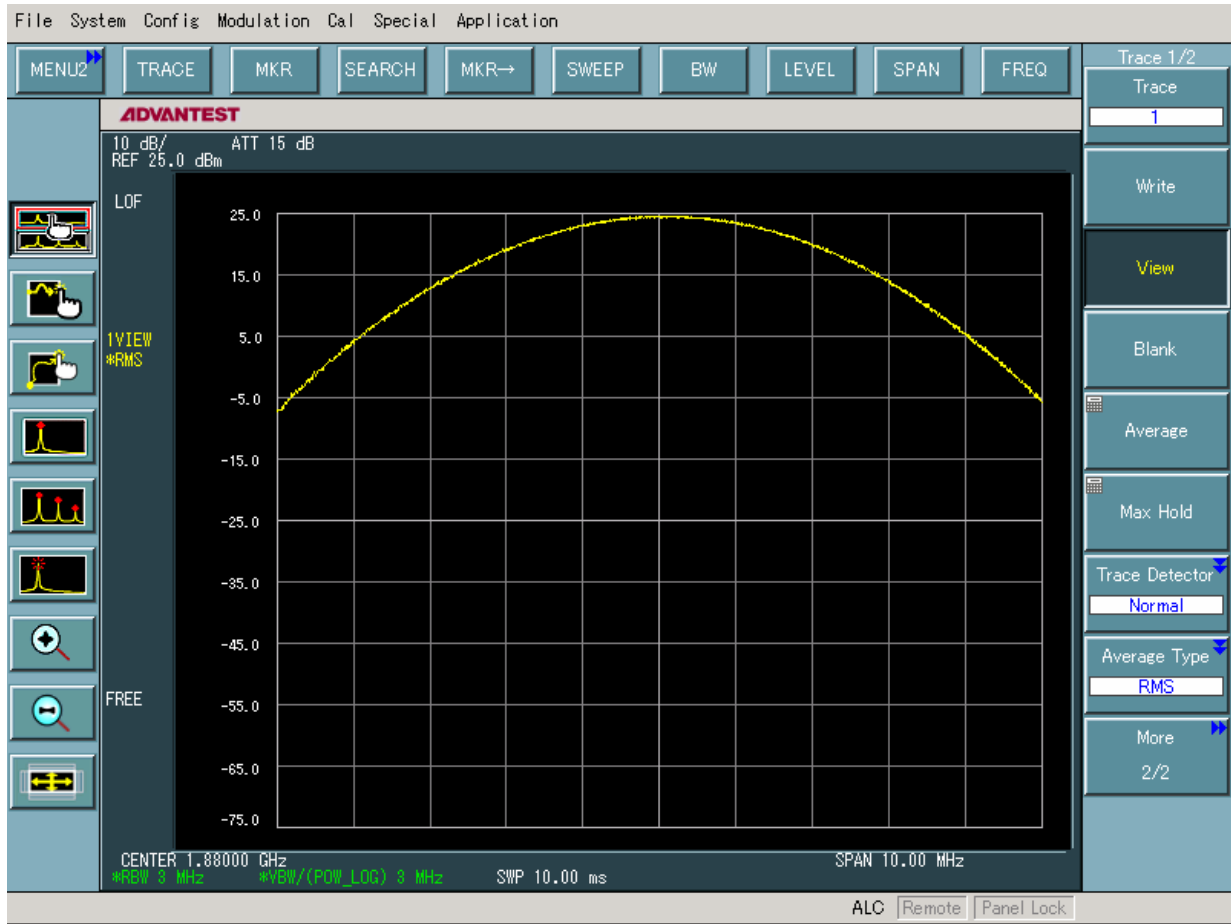

### ■ CDMA (1013 CH) Test Mode: POWER OUT

### CDMA (0384 CH) Test Mode: POWER OUT

### CDMA (0777 CH) Test Mode: POWER OUT

■ PCS CDMA (0025 CH) Test Mode: POWER OUT

■ PCS CDMA (0600 CH) Test Mode: POWER OUT

### PCS CDMA (1175 CH) Test Mode: POWER OUT