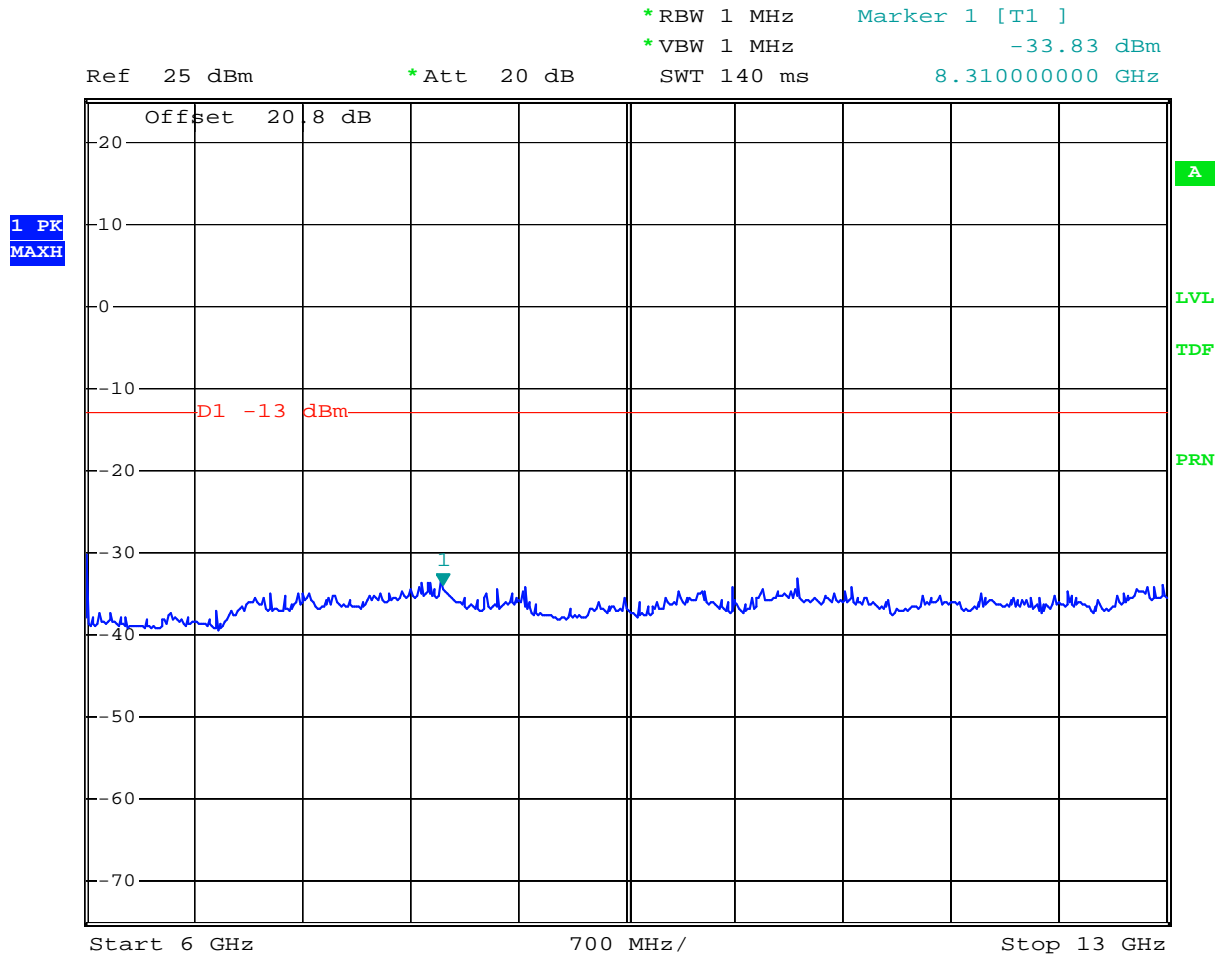

PCS CDMA MODE (0025 CH.) Conducted Spurious

Date: 19.JUN.2007 09:19:04