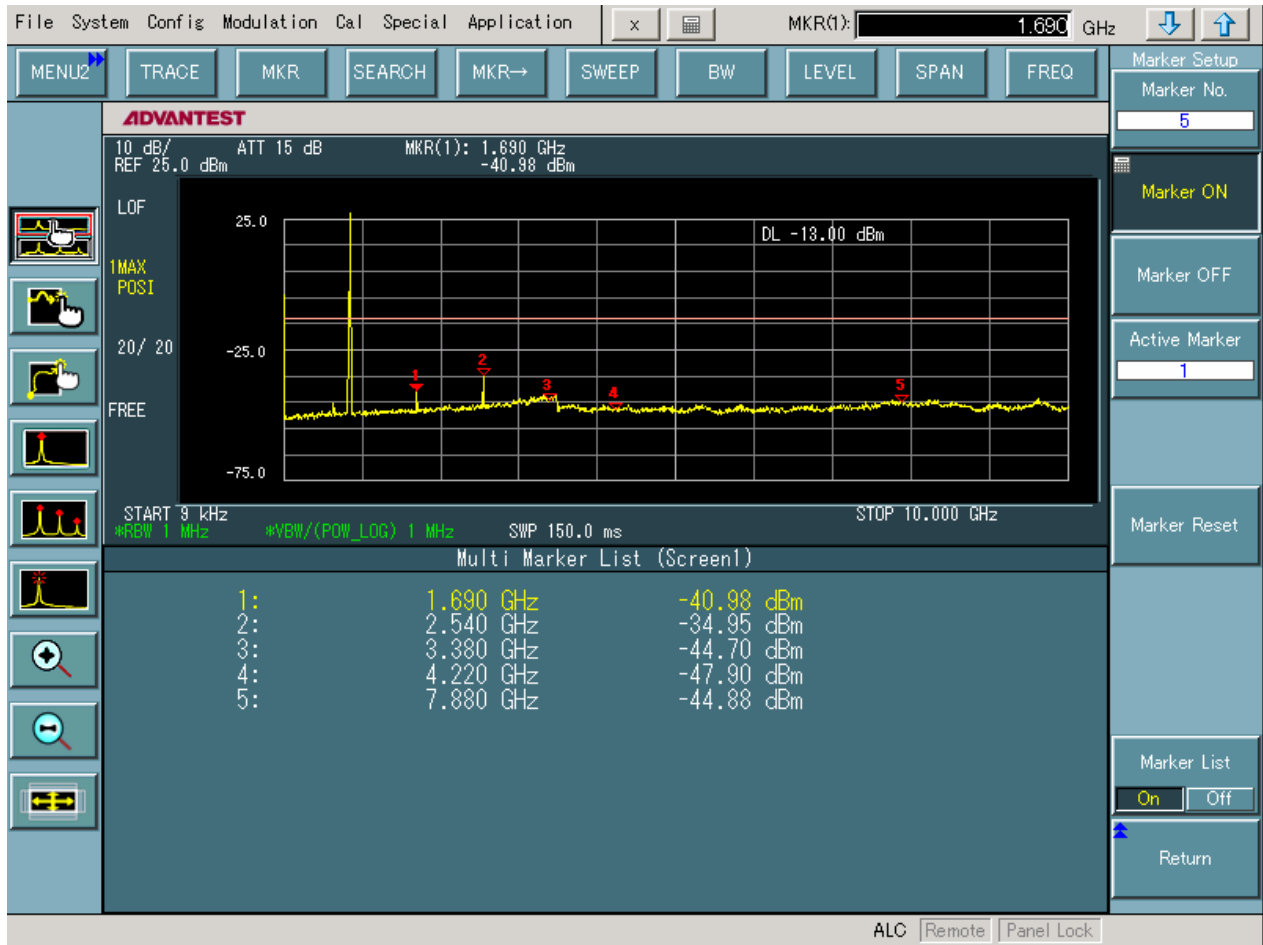

CDMA MODE (0777 CH.) Conducted Spurious