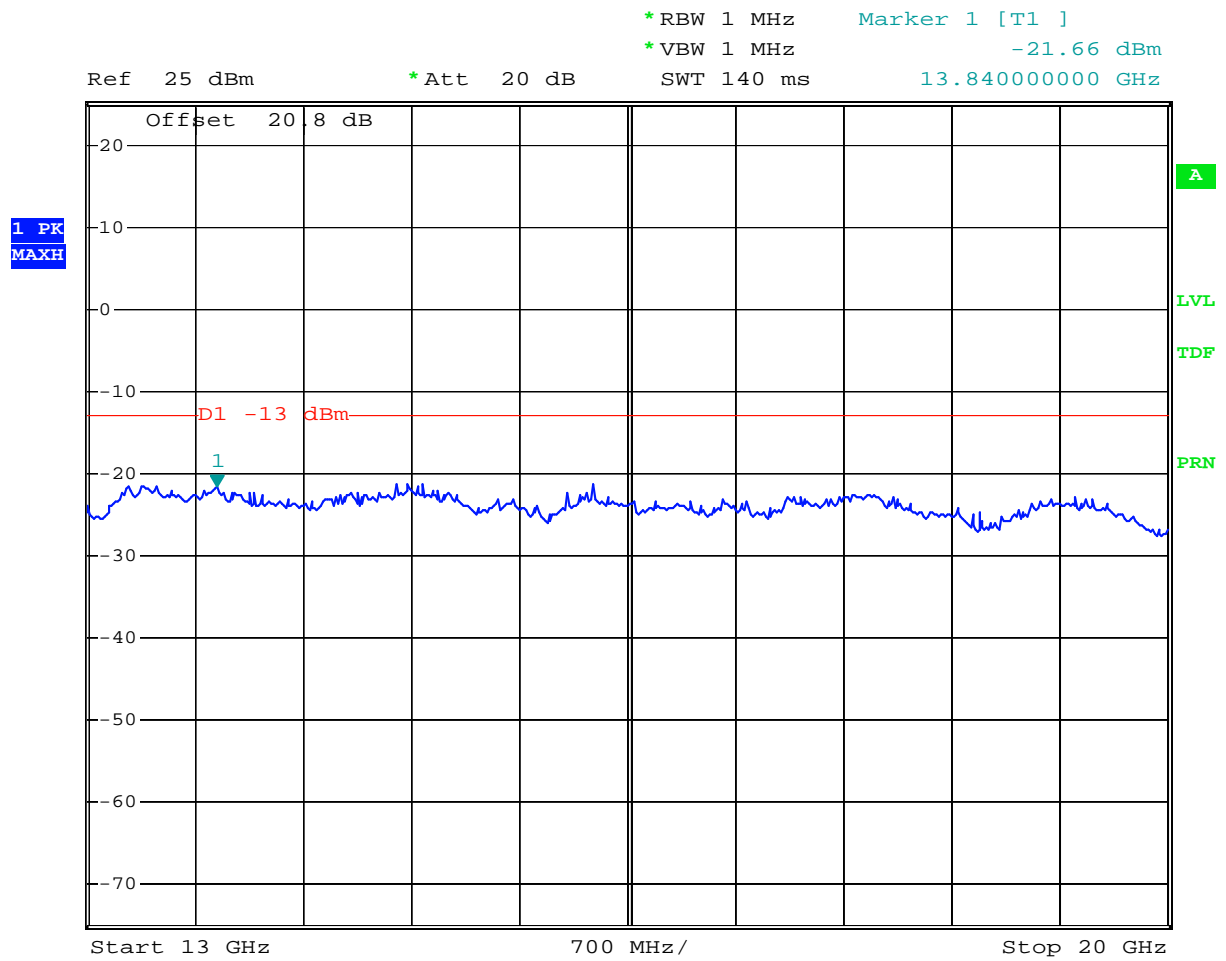

### PCS CDMA MODE (0600 CH.) Conducted Spurious

Date: 19.JUN.2007 09:14:59

### PCS CDMA MODE (0600 CH.) Conducted Spurious

Date: 19.JUN.2007 09:17:15

### PCS CDMA MODE (0600 CH.) Conducted Spurious

Date: 19.JUN.2007 09:19:31

## PCS CDMA MODE (0600 CH.) Conducted Spurious

Date: 19.JUN.2007 09:21:48