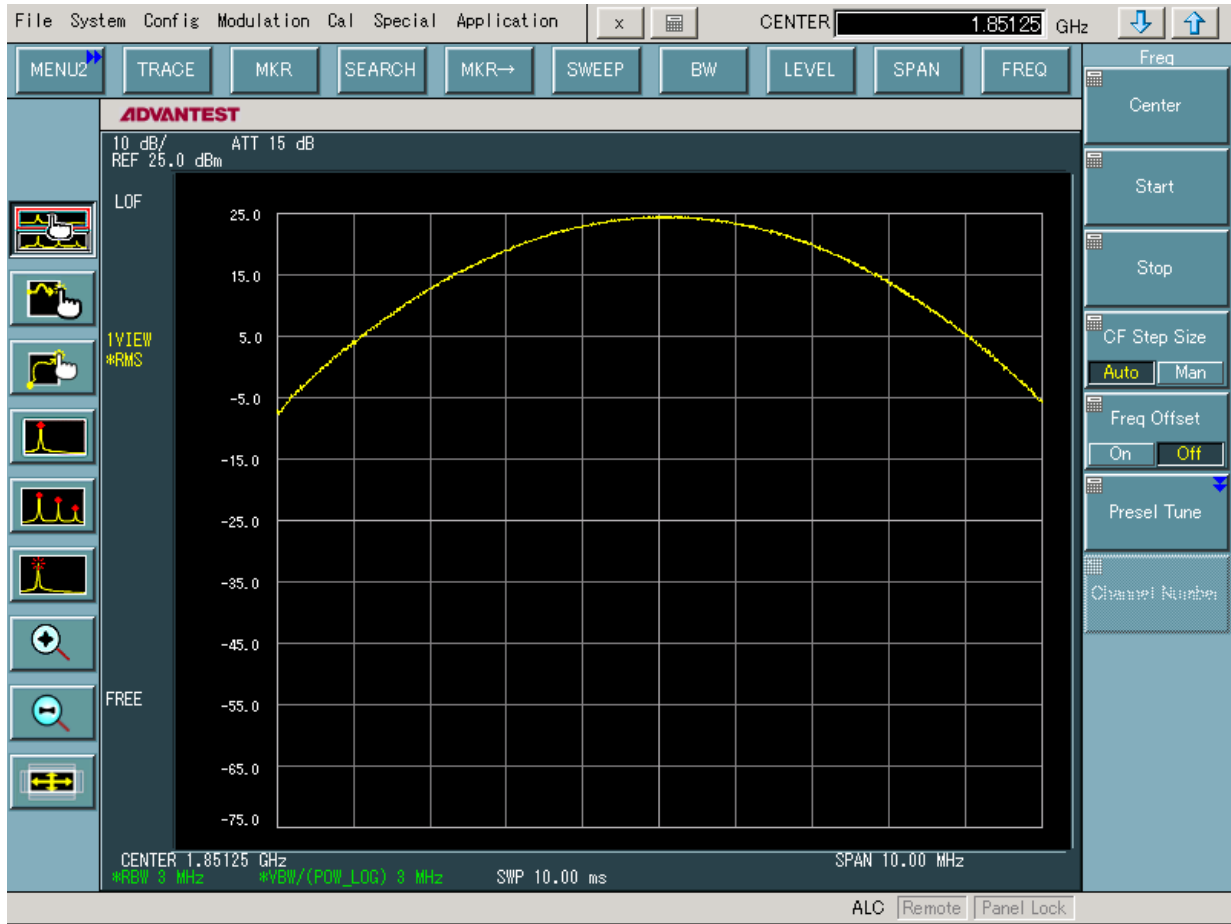

■ PCS CDMA (0025 CH) Test Mode: POWER OUT