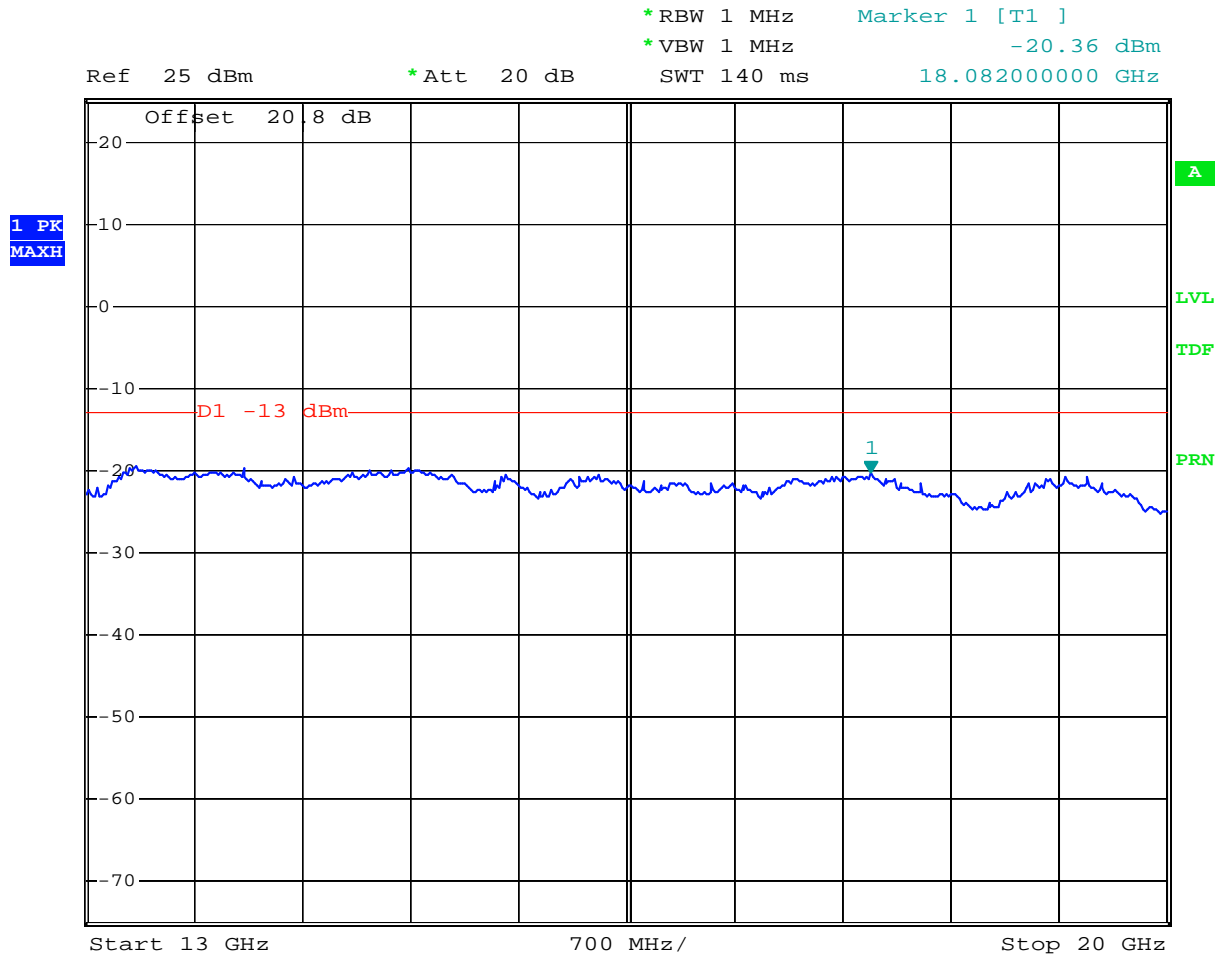

PCS CDMA MODE (0025 CH.) Conducted Spurious

Date: 19.JUN.2007 17:54:21