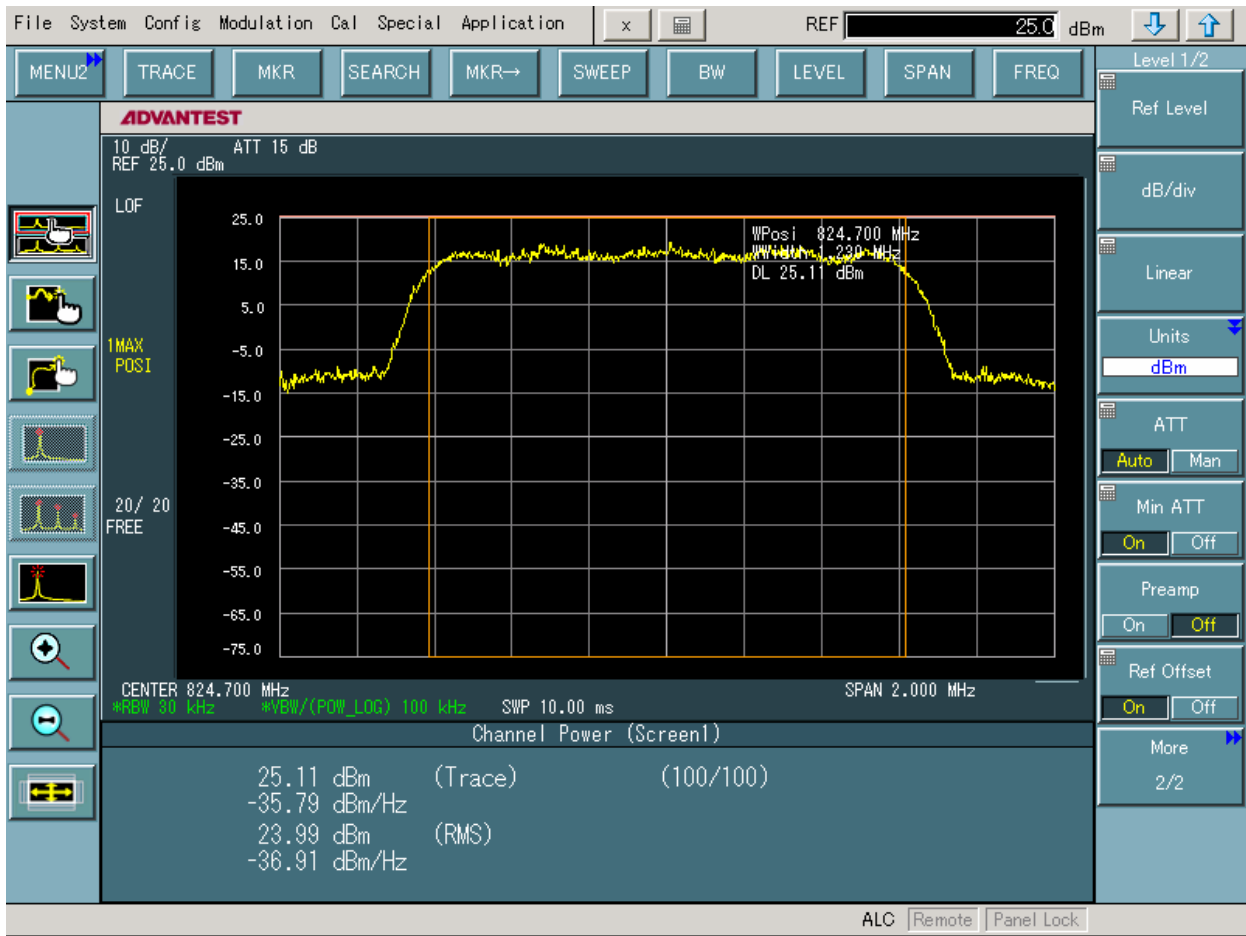

■ CDMA MODE (1013 CH.) : Channel Power