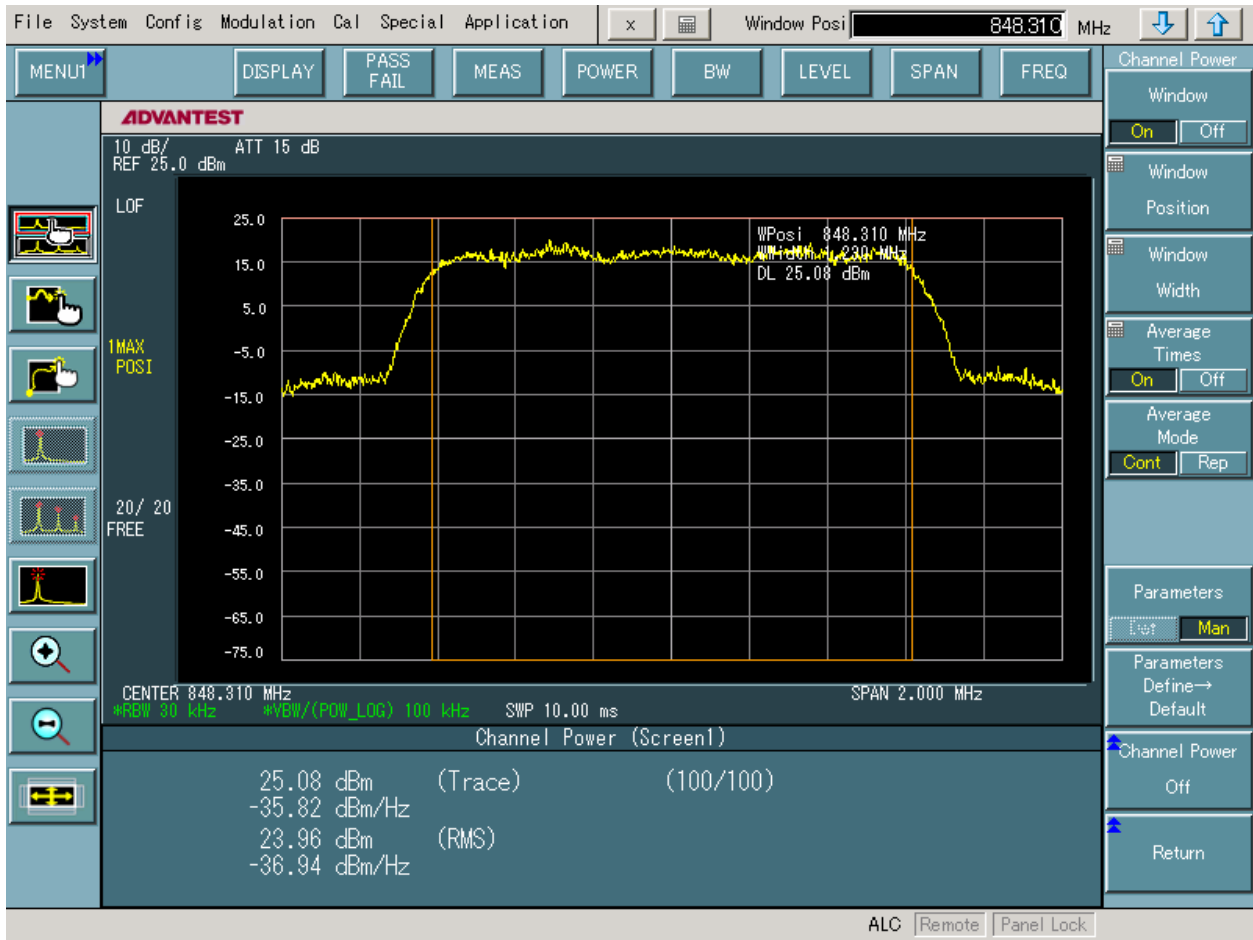

CDMA MODE (0777 CH.) : Channel Power