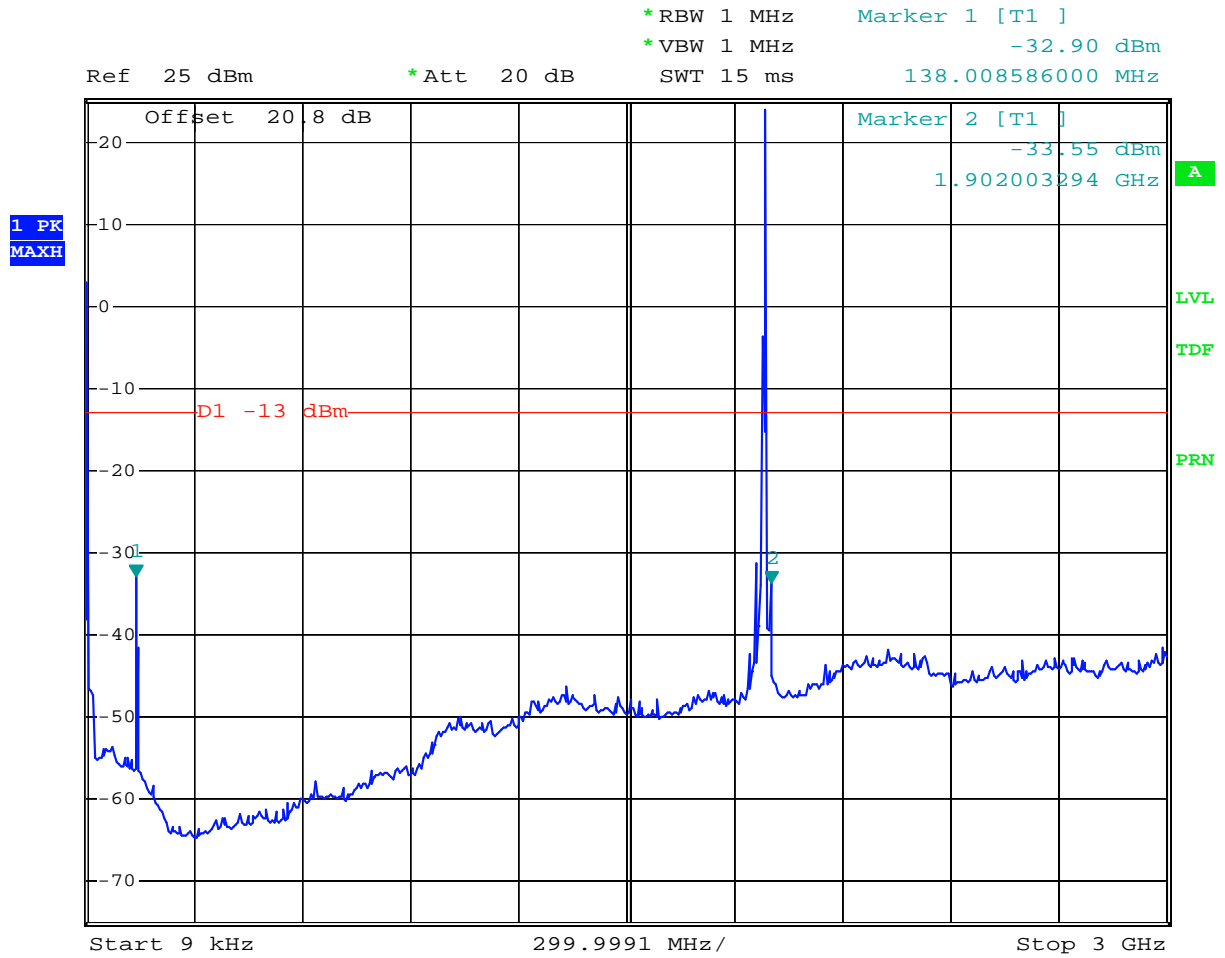

## PCS CDMA MODE (0025 CH.) Conducted Spurious

Date: 19.JUN.2007 09:16:37

### PCS CDMA MODE (0025 CH.) Conducted Spurious

Date: 19.JUN.2007 09:19:04

### PCS CDMA MODE (0025 CH.) Conducted Spurious

Date: 19.JUN.2007 17:54:21

### PCS CDMA MODE (0600 CH.) Conducted Spurious

Date: 19.JUN.2007 09:14:59