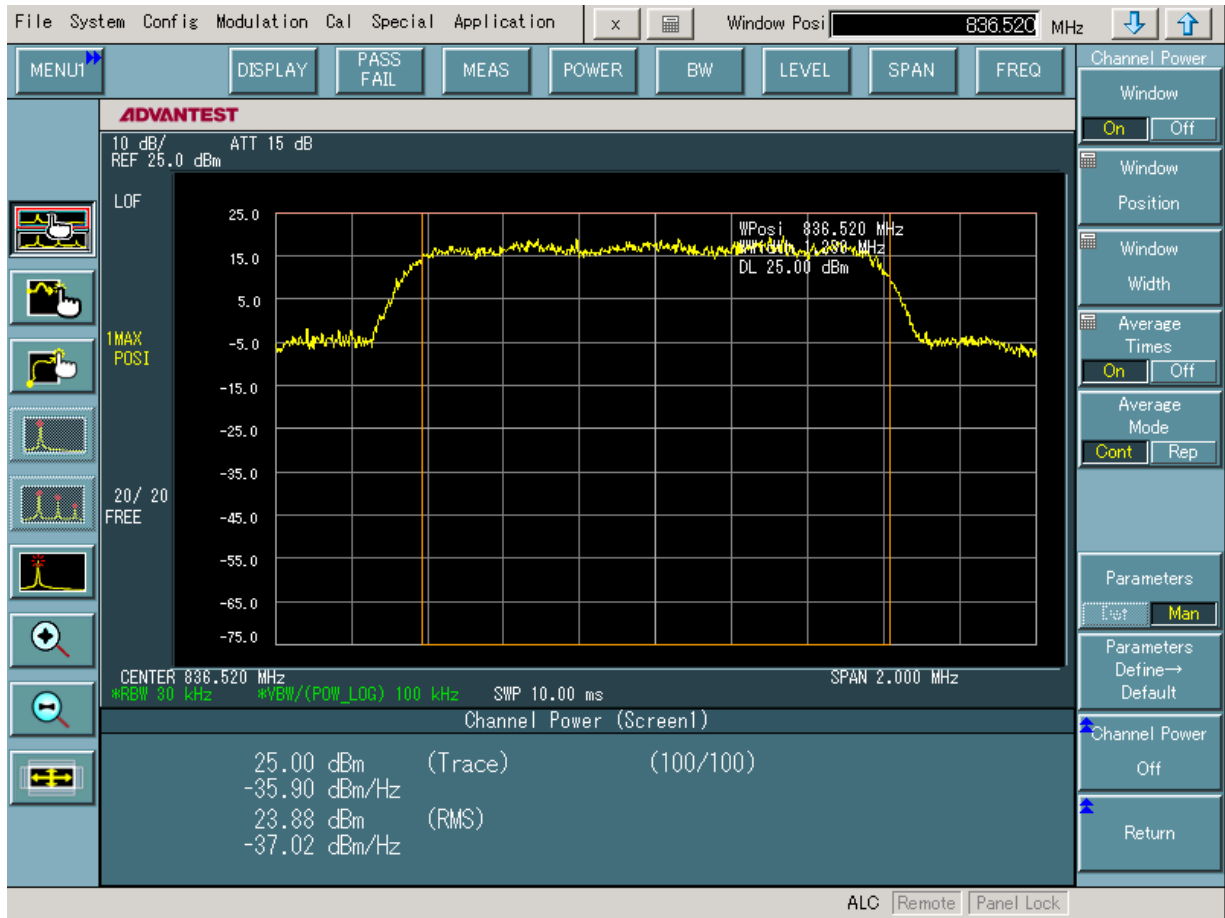

■ PCS CDMA MODE (0384 CH.) : Channel Power