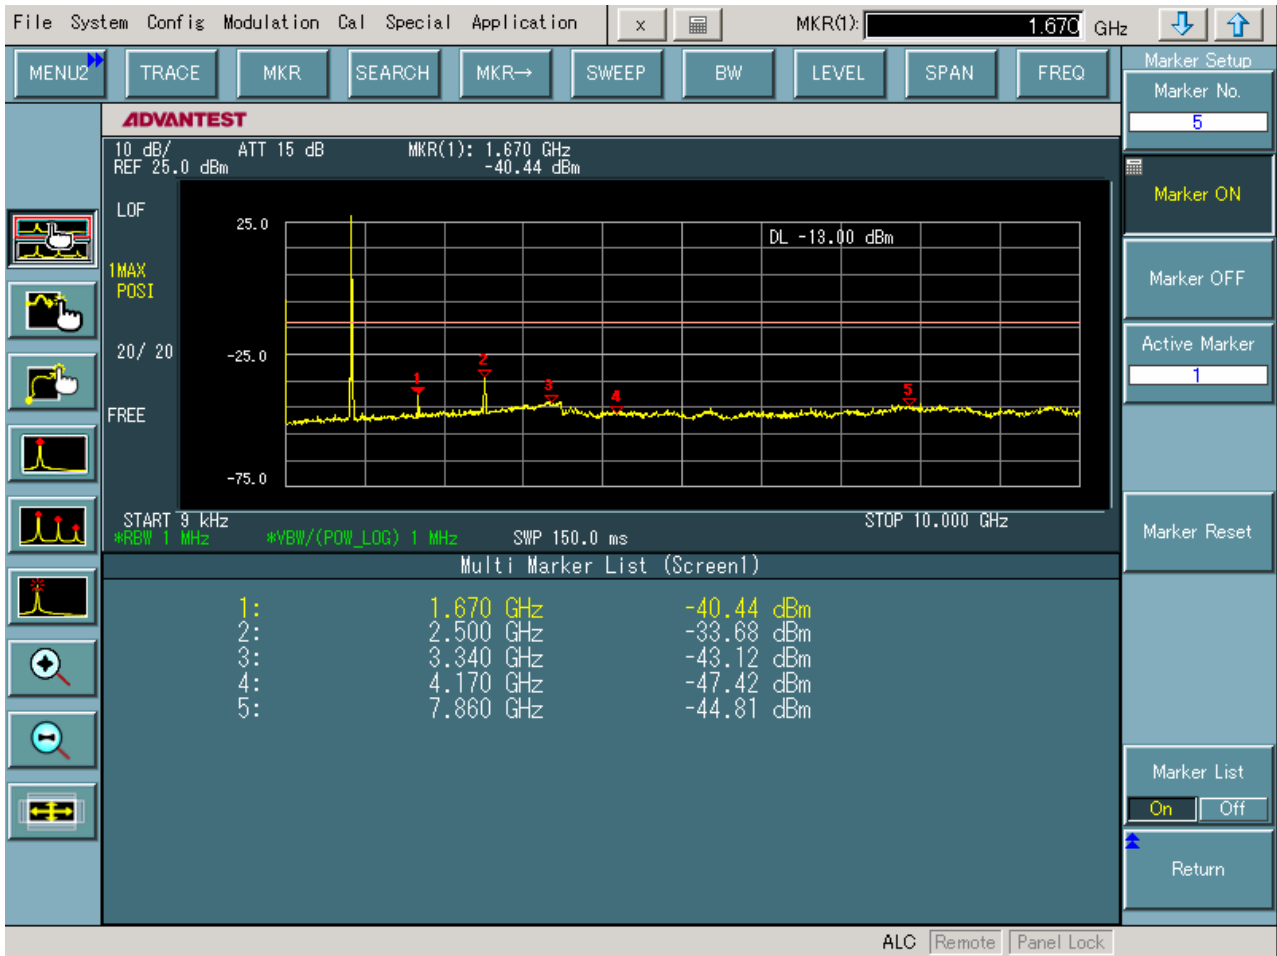

## D. TEST PLOTS

---

## CDMA MODE (1013 CH.) Conducted Spurious

## CDMA MODE (0384 CH.) Conducted Spurious