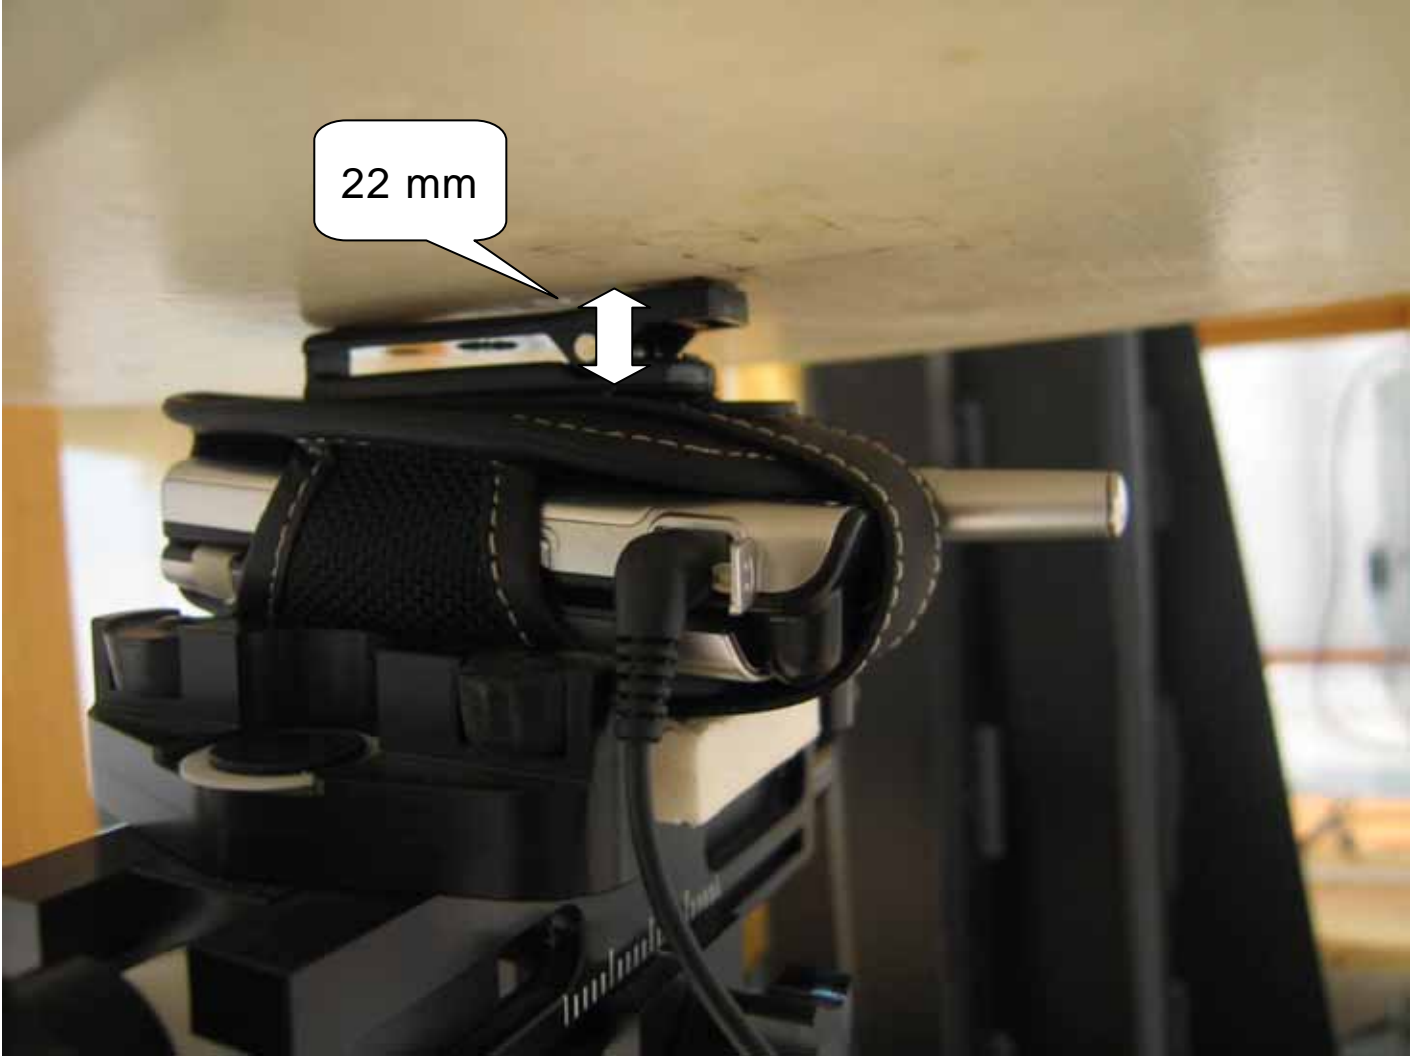

ATTACHMENT P – SAR TEST SETUP PHOTOGRAPHS

Test Setup Photo

Test Setup Photo

Test Setup Photo

Test Setup Photo

Test Setup Photo

Test Setup Photo

Test Setup Photo

Test Setup Photo

Test Setup Photo

[835MHz/ 1900MHz Head Tissue Liquid Depth : 15cm]

Test Setup Photo

[835MHz/ 1900MHz Body Tissue Liquid Depth : 15cm]

Test Setup Photo