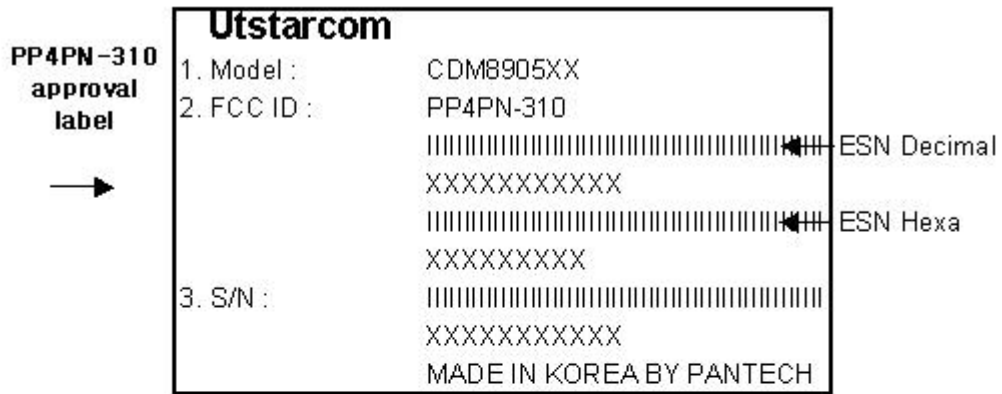

E. FCC ID LABEL/ LOCATION

	Description	Remark
Approval Label description	Model Name : CDM8905VW FCC ID: PP4PN-310 ESN: Hex, Dec, S/N MADE IN KOREA BY PANTECH	UTStarcom Logo

Note: The FCC Label will be visible at the time of purchase.