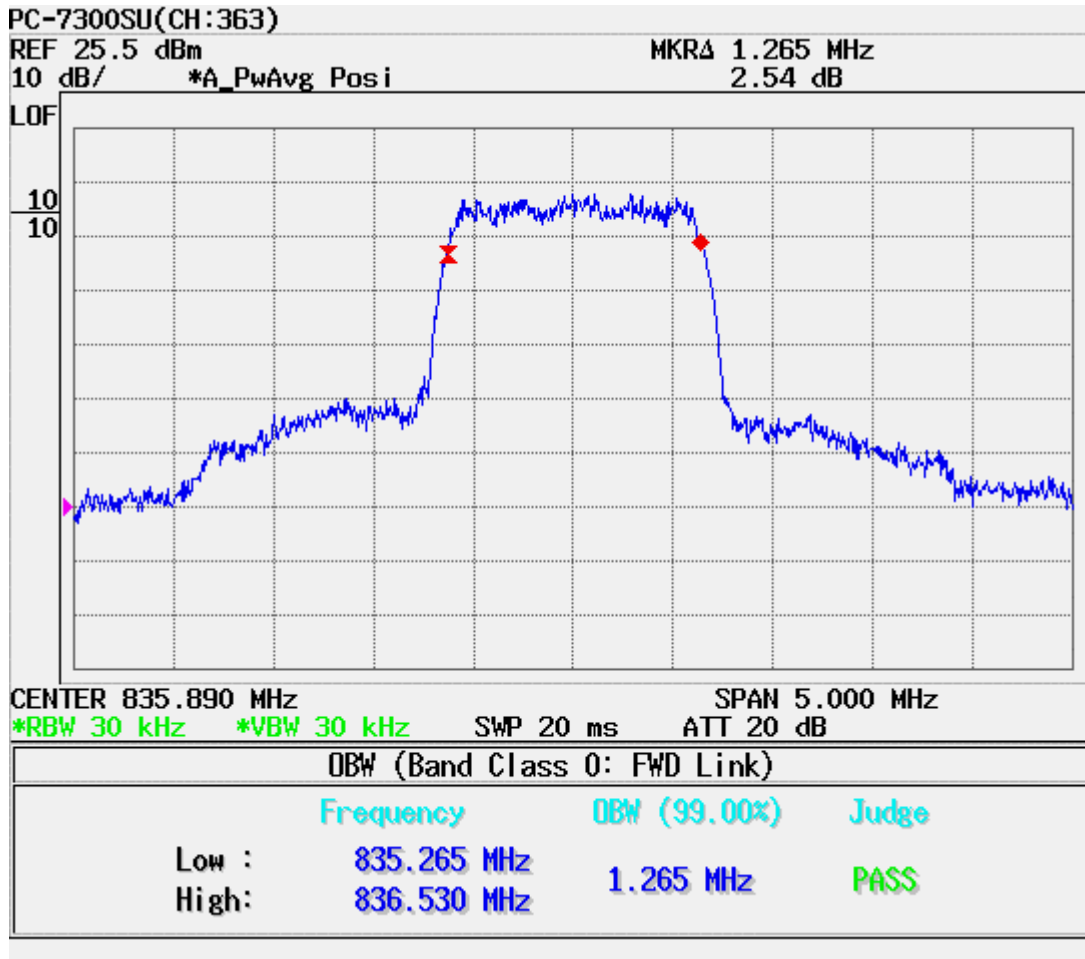

ATTACHMENT D – TEST PLOTS

CDMA MODE (1013 CH.) Conducted Spurious

CDMA MODE (0363 CH.) Conducted Spurious

CDMA MODE (0777 CH.) Conducted Spurious

CDMA MODE (0363 CH.): Channel Power

CDMA Mode (0363 CH.): Occupied Bandwidth

CDMA Cellular (1013 CH.) Band Edge

CDMA Cellular (777 CH.) Band Edge

CDMA (1013 CH) Test Mode: POWER OUT

CDMA (0363 CH) Test Mode: POWER OUT

CDMA (0777 CH) Test Mode: POWER OUT