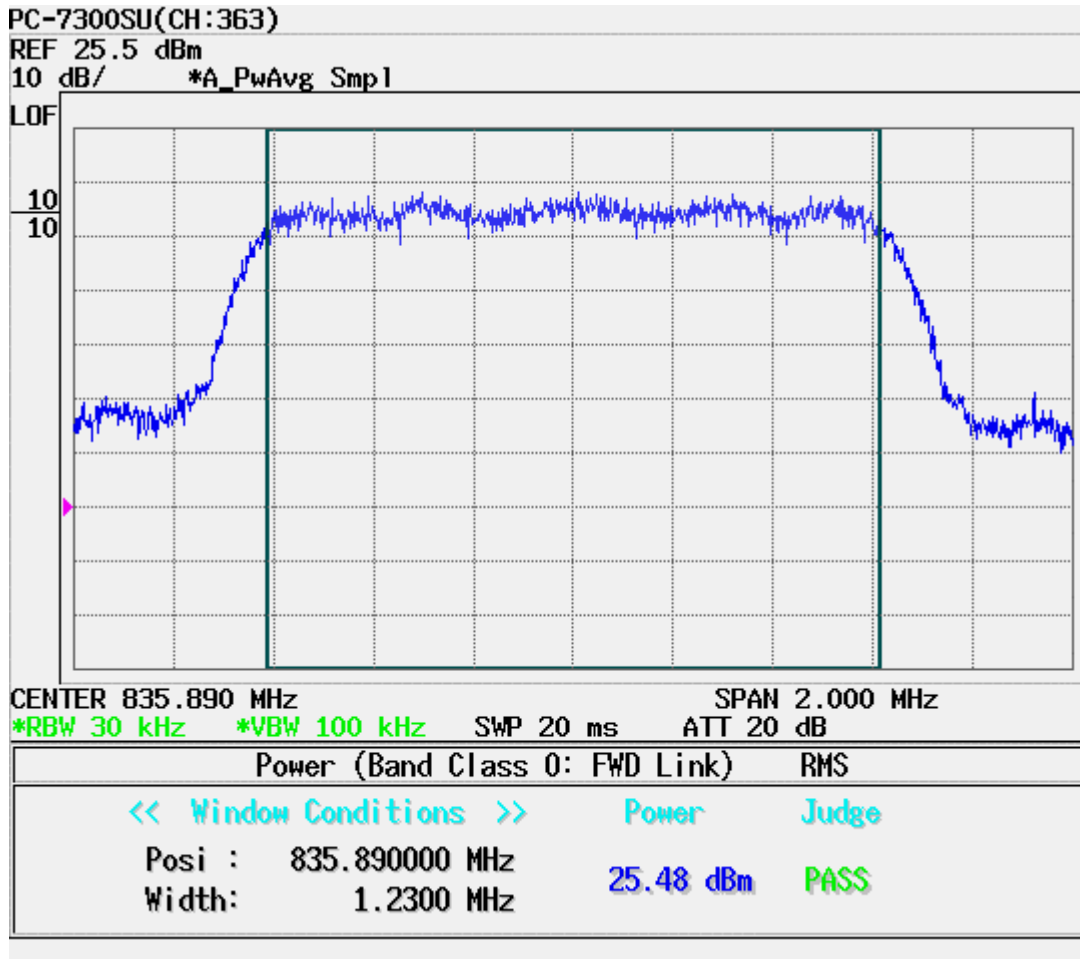

ATTACHMENT D – TEST PLOTS

CDMA MODE (1013 CH.) Conducted Spurious

CDMA MODE (0363 CH.) Conducted Spurious

CDMA MODE (0777 CH.) Conducted Spurious

CDMA MODE (0363 CH.): Channel Power

CDMA Mode (0363 CH.): Occupied Bandwidth

CDMA Cellular (1013 CH.) Band Edge

CDMA Cellular (777 CH.) Band Edge

CDMA (1013 CH) Test Mode: POWER OUT

CDMA (0363 CH) Test Mode: POWER OUT

CDMA (0777 CH) Test Mode: POWER OUT