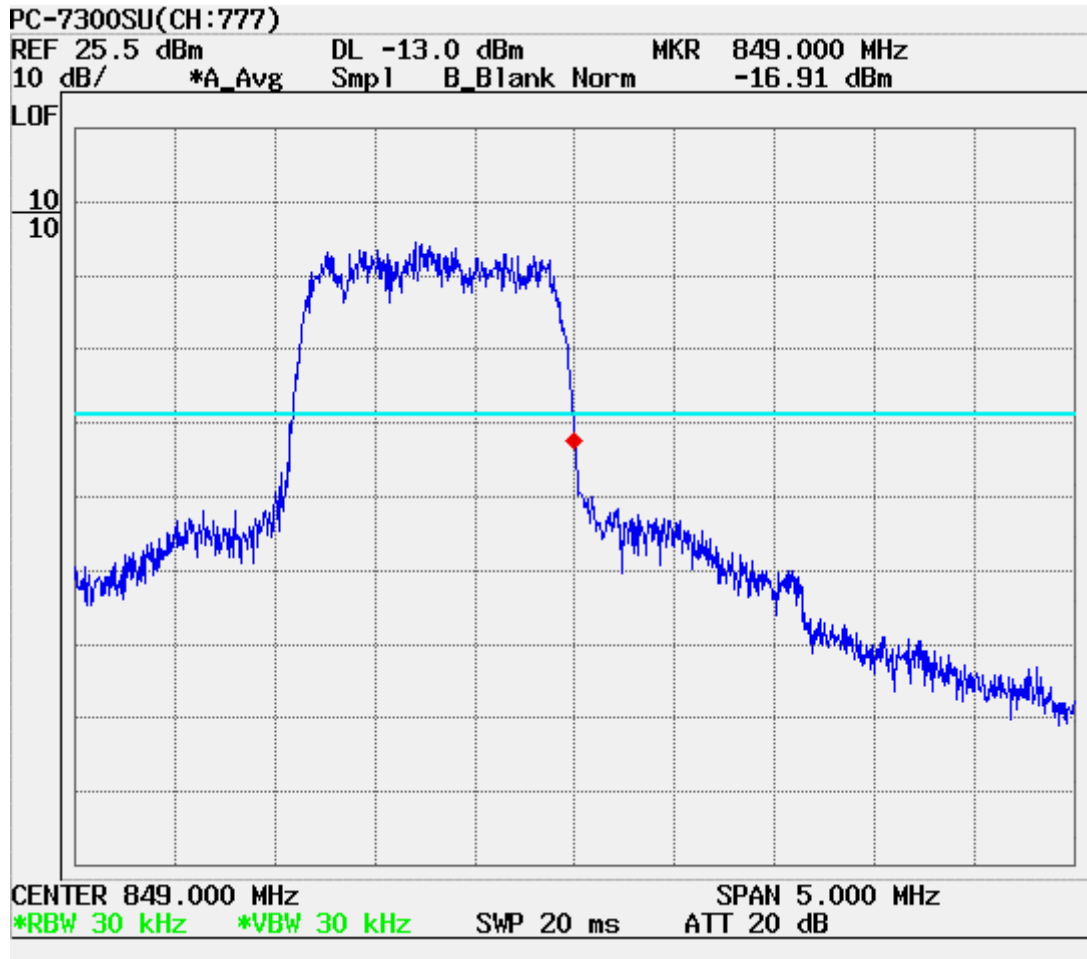

ATTACHMENT D – TEST PLOTS

CDMA MODE (1013 CH.) Conducted Spurious

CDMA MODE (0363 CH.) Conducted Spurious

CDMA MODE (0777 CH.) Conducted Spurious

CDMA MODE (0363 CH.): Channel Power

CDMA Mode (0363 CH.): Occupied Bandwidth

CDMA Cellular (1013 CH.) Band Edge

CDMA Cellular (777 CH.) Band Edge

CDMA (1013 CH) Test Mode: POWER OUT

CDMA (0363 CH) Test Mode: POWER OUT

CDMA (0777 CH) Test Mode: POWER OUT