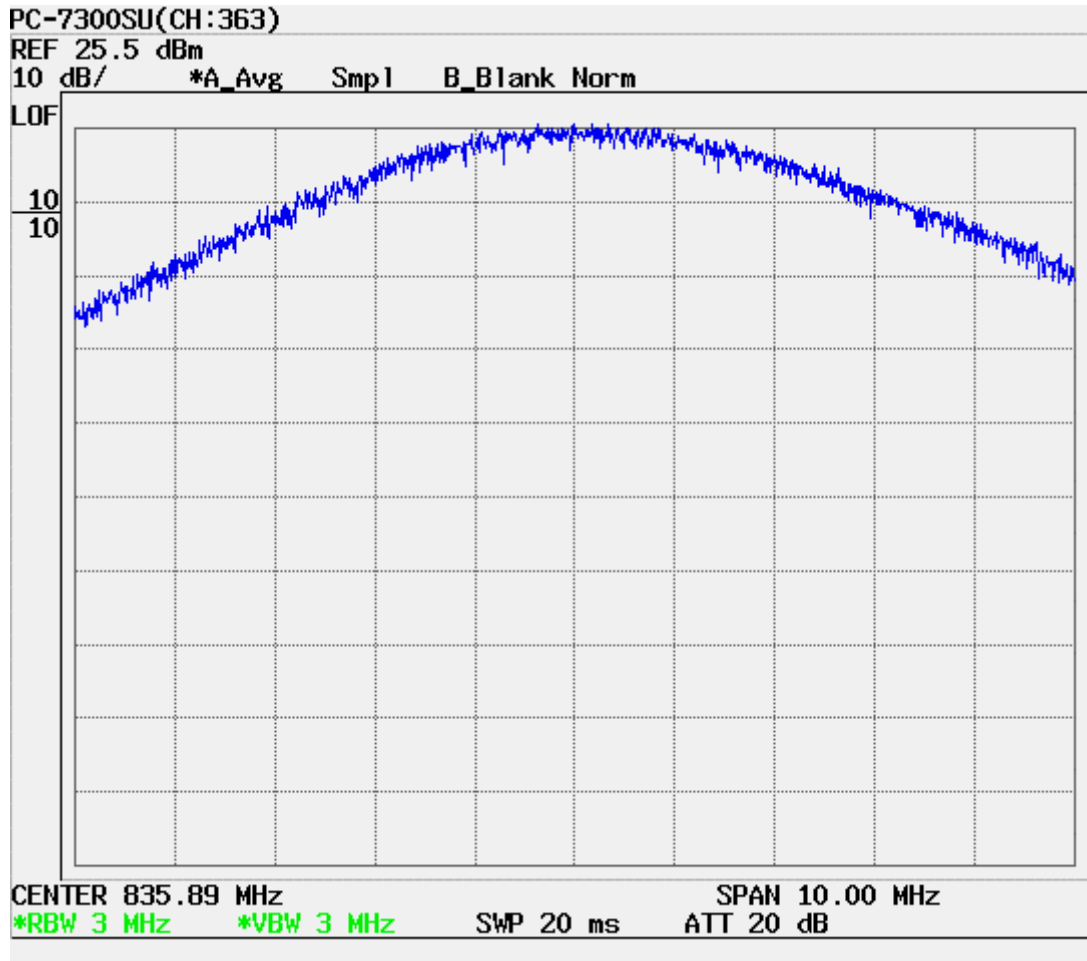

CDMA Cellular (1013 CH.) Band Edge

CDMA Cellular (777 CH.) Band Edge

CDMA (1013 CH) Test Mode: POWER OUT

CDMA (0363 CH) Test Mode: POWER OUT

CDMA (0777 CH) Test Mode: POWER OUT