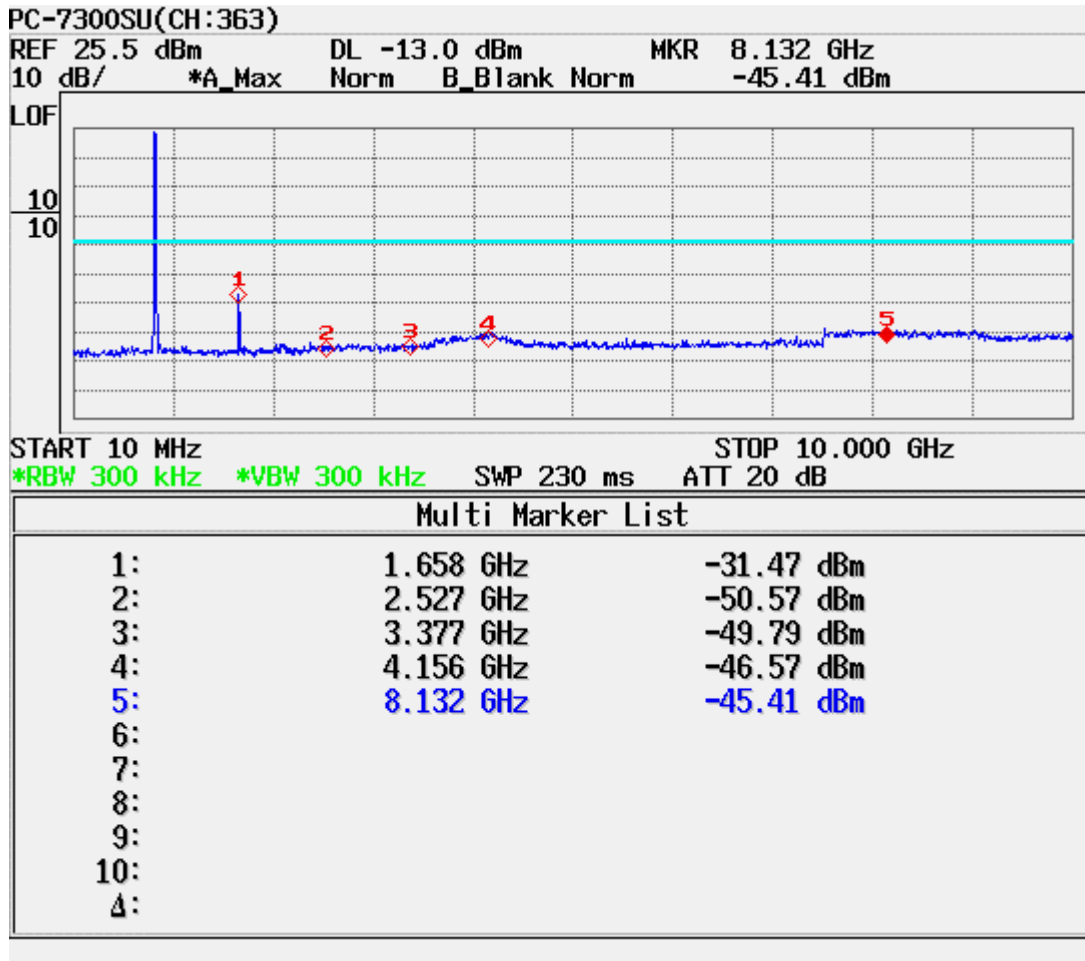

ATTACHMENT D – TEST PLOTS

CDMA MODE (1013 CH.) Conducted Spurious

CDMA MODE (0363 CH.) Conducted Spurious

CDMA MODE (0777 CH.) Conducted Spurious

CDMA MODE (0363 CH.): Channel Power

CDMA Mode (0363 CH.): Occupied Bandwidth

CDMA Cellular (1013 CH.) Band Edge

CDMA Cellular (777 CH.) Band Edge

CDMA (1013 CH) Test Mode: POWER OUT

CDMA (0363 CH) Test Mode: POWER OUT

CDMA (0777 CH) Test Mode: POWER OUT