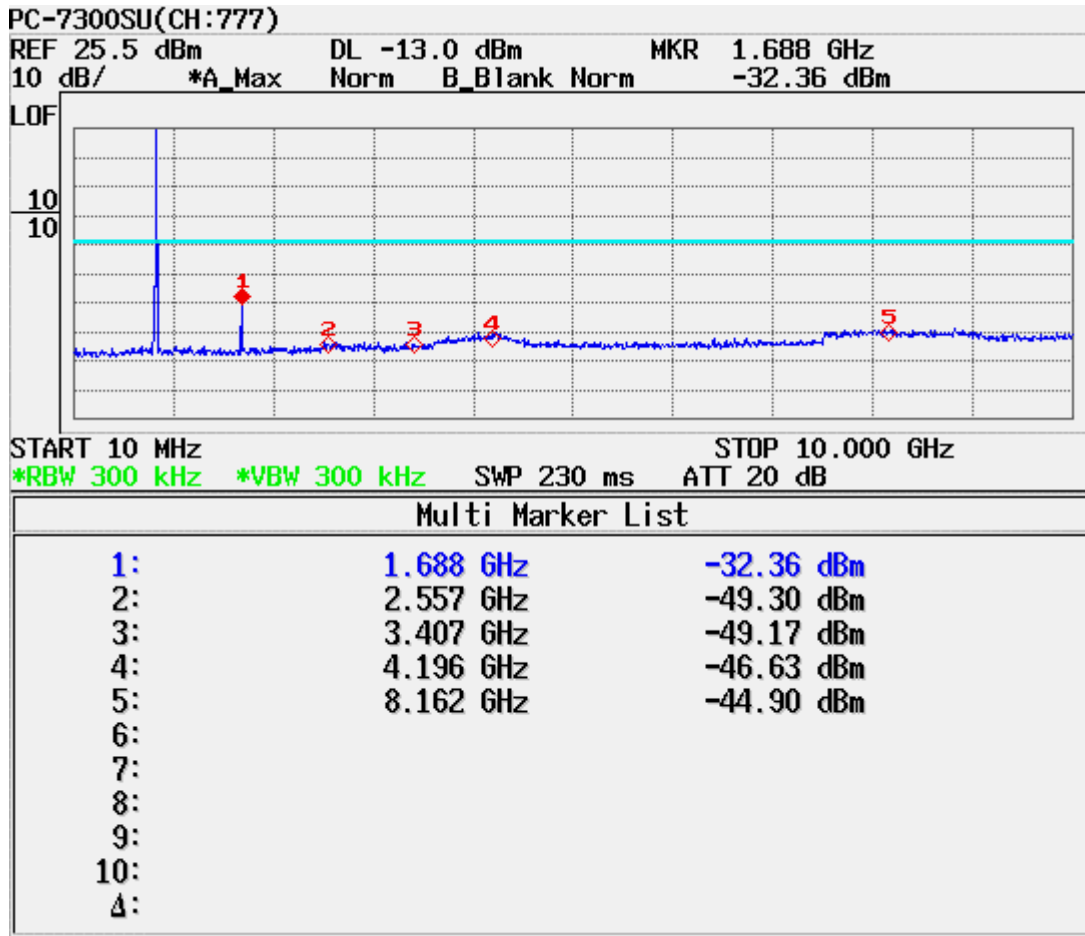

ATTACHMENT D – TEST PLOTS

CDMA MODE (1013 CH.) Conducted Spurious

CDMA MODE (0363 CH.) Conducted Spurious

CDMA MODE (0777 CH.) Conducted Spurious

CDMA MODE (0363 CH.): Channel Power

CDMA Mode (0363 CH.): Occupied Bandwidth

CDMA Cellular (1013 CH.) Band Edge

CDMA Cellular (777 CH.) Band Edge

CDMA (1013 CH) Test Mode: POWER OUT

CDMA (0363 CH) Test Mode: POWER OUT

CDMA (0777 CH) Test Mode: POWER OUT