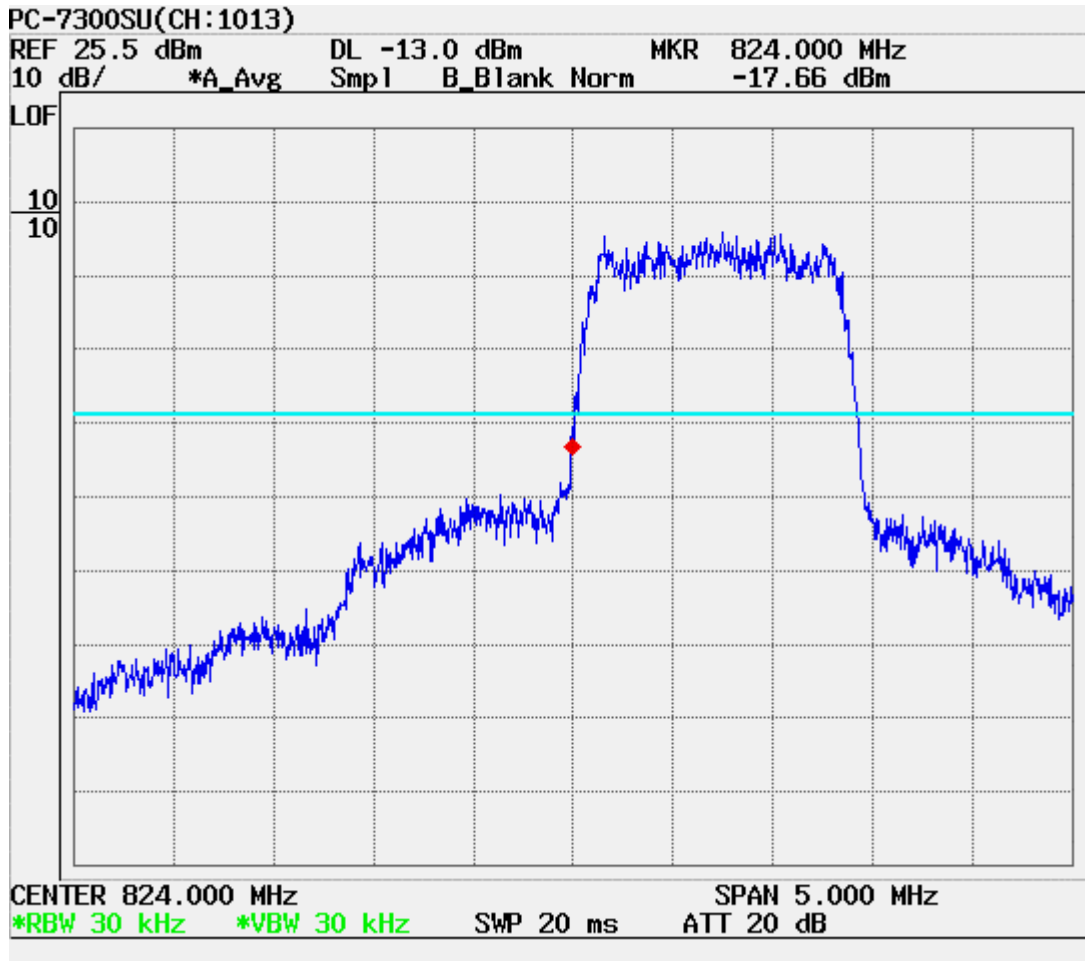

ATTACHMENT D – TEST PLOTS

CDMA MODE (1013 CH.) Conducted Spurious

CDMA MODE (0363 CH.) Conducted Spurious

CDMA MODE (0777 CH.) Conducted Spurious

CDMA MODE (0363 CH.): Channel Power

CDMA Mode (0363 CH.): Occupied Bandwidth

CDMA Cellular (1013 CH.) Band Edge

CDMA Cellular (777 CH.) Band Edge

CDMA (1013 CH) Test Mode: POWER OUT

CDMA (0363 CH) Test Mode: POWER OUT

CDMA (0777 CH) Test Mode: POWER OUT