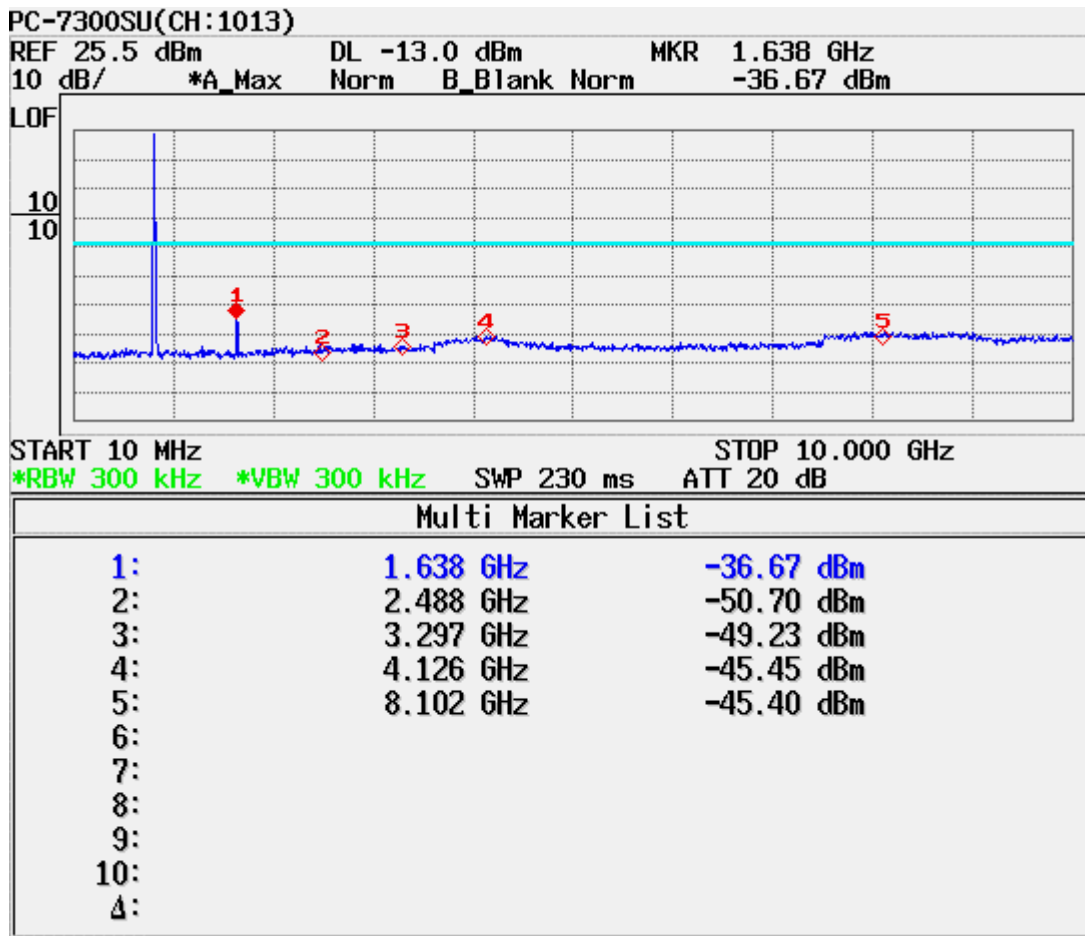

ATTACHMENT D – TEST PLOTS

CDMA MODE (1013 CH.) Conducted Spurious

CDMA MODE (0363 CH.) Conducted Spurious

CDMA MODE (0777 CH.) Conducted Spurious

CDMA MODE (0363 CH.): Channel Power

CDMA Mode (0363 CH.): Occupied Bandwidth

CDMA Cellular (1013 CH.) Band Edge

CDMA Cellular (777 CH.) Band Edge

CDMA (1013 CH) Test Mode: POWER OUT

CDMA (0363 CH) Test Mode: POWER OUT

CDMA (0777 CH) Test Mode: POWER OUT