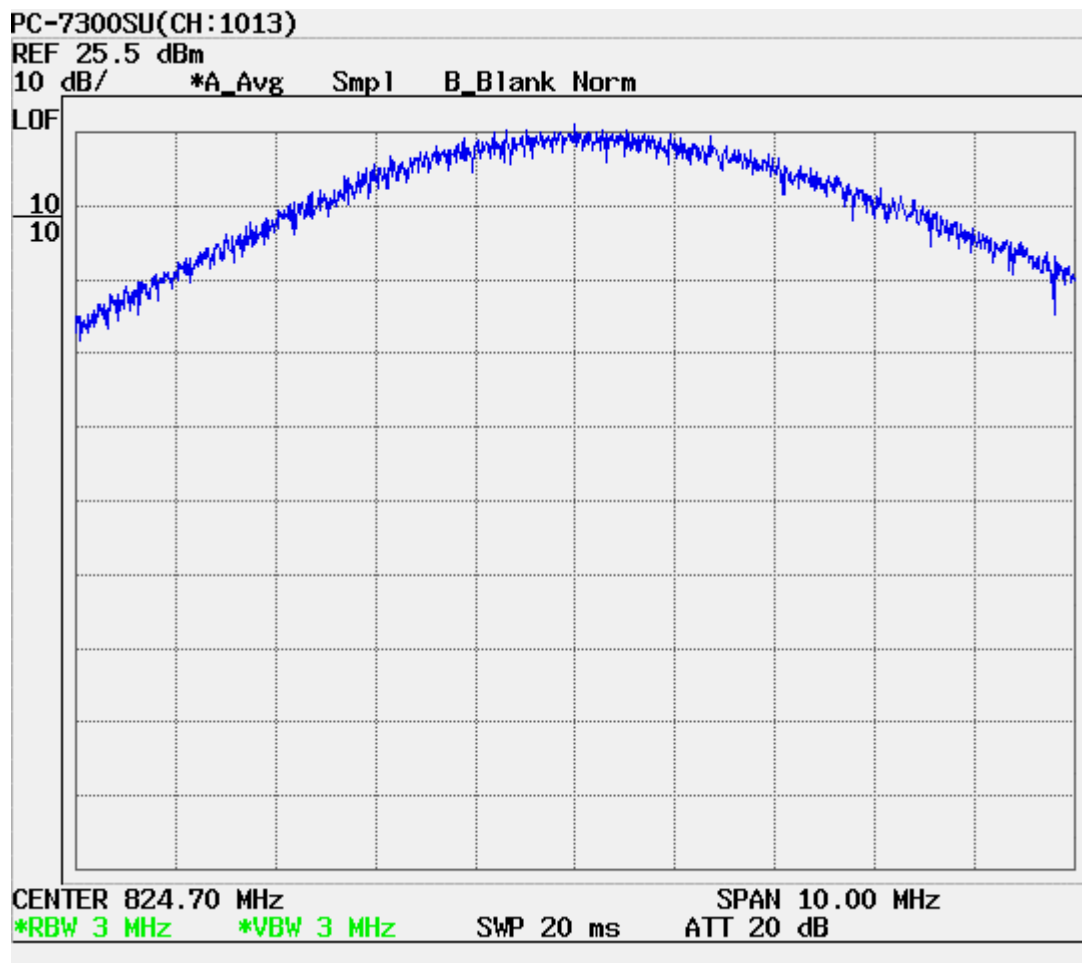

ATTACHMENT D – TEST PLOTS

CDMA MODE (1013 CH.) Conducted Spurious

CDMA MODE (0363 CH.) Conducted Spurious

CDMA MODE (0777 CH.) Conducted Spurious

CDMA MODE (0363 CH.): Channel Power

CDMA Mode (0363 CH.): Occupied Bandwidth

CDMA Cellular (1013 CH.) Band Edge

CDMA Cellular (777 CH.) Band Edge

CDMA (1013 CH) Test Mode: POWER OUT

CDMA (0363 CH) Test Mode: POWER OUT

CDMA (0777 CH) Test Mode: POWER OUT