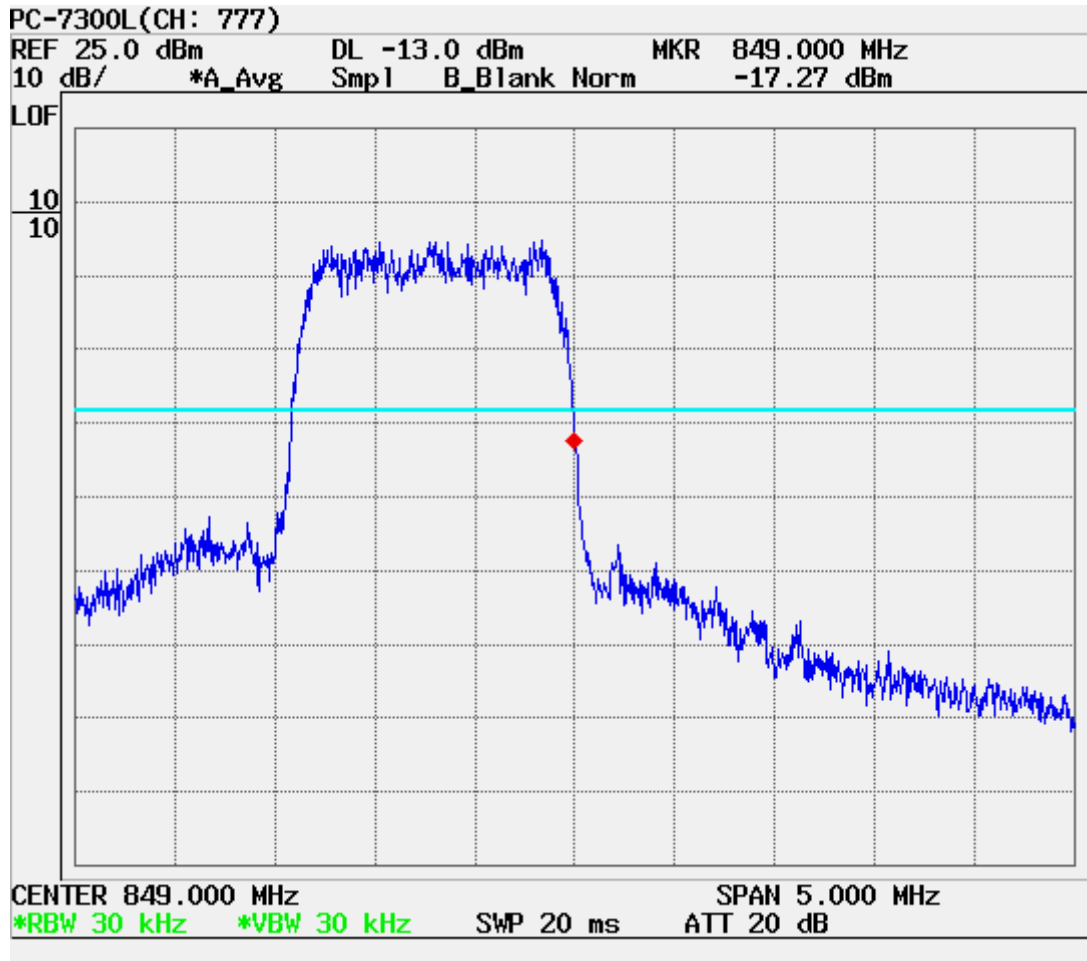

ATTACHMENT D – TEST PLOTS

■ CDMA MODE (1013 CH.) Conducted Spurious

■ CDMA MODE (0363 CH.) Conducted Spurious

■ CDMA MODE (0777 CH.) Conducted Spurious

■ CDMA MODE (0363 CH.): Channel Power

■ CDMA Mode (0363 CH.): Occupied Bandwidth

■ CDMA Cellular (1013 CH.) Band Edge

■ CDMA Cellular (777 CH.) Band Edge

■ CDMA (1013 CH) Test Mode: POWER OUT

■ CDMA (0363 CH) Test Mode: POWER OUT

■ CDMA (0777 CH) Test Mode: POWER OUT