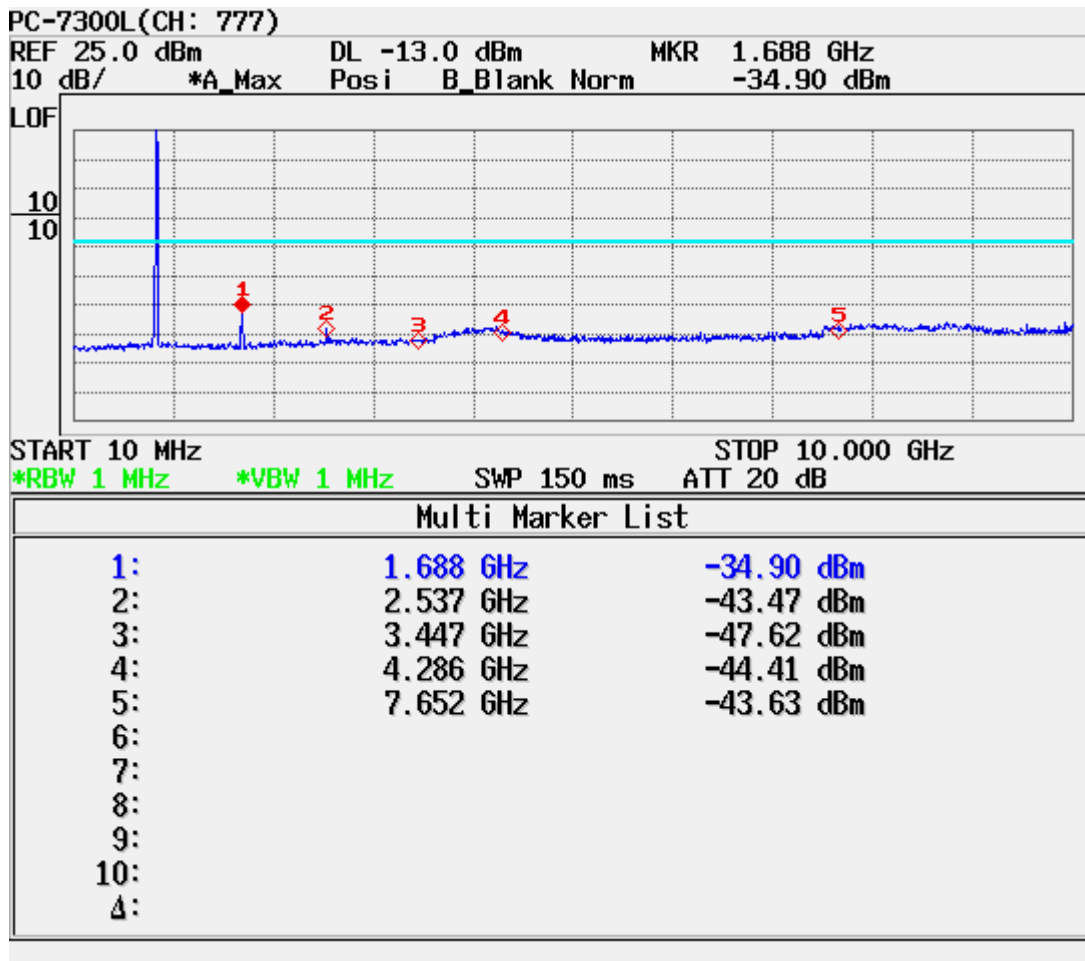

ATTACHMENT D – TEST PLOTS

■ CDMA MODE (1013 CH.) Conducted Spurious

■ CDMA MODE (0363 CH.) Conducted Spurious

■ CDMA MODE (0777 CH.) Conducted Spurious

■ CDMA MODE (0363 CH.): Channel Power

■ CDMA Mode (0363 CH.): Occupied Bandwidth

■ CDMA Cellular (1013 CH.) Band Edge

■ CDMA Cellular (777 CH.) Band Edge

■ CDMA (1013 CH) Test Mode: POWER OUT

■ CDMA (0363 CH) Test Mode: POWER OUT

■ CDMA (0777 CH) Test Mode: POWER OUT