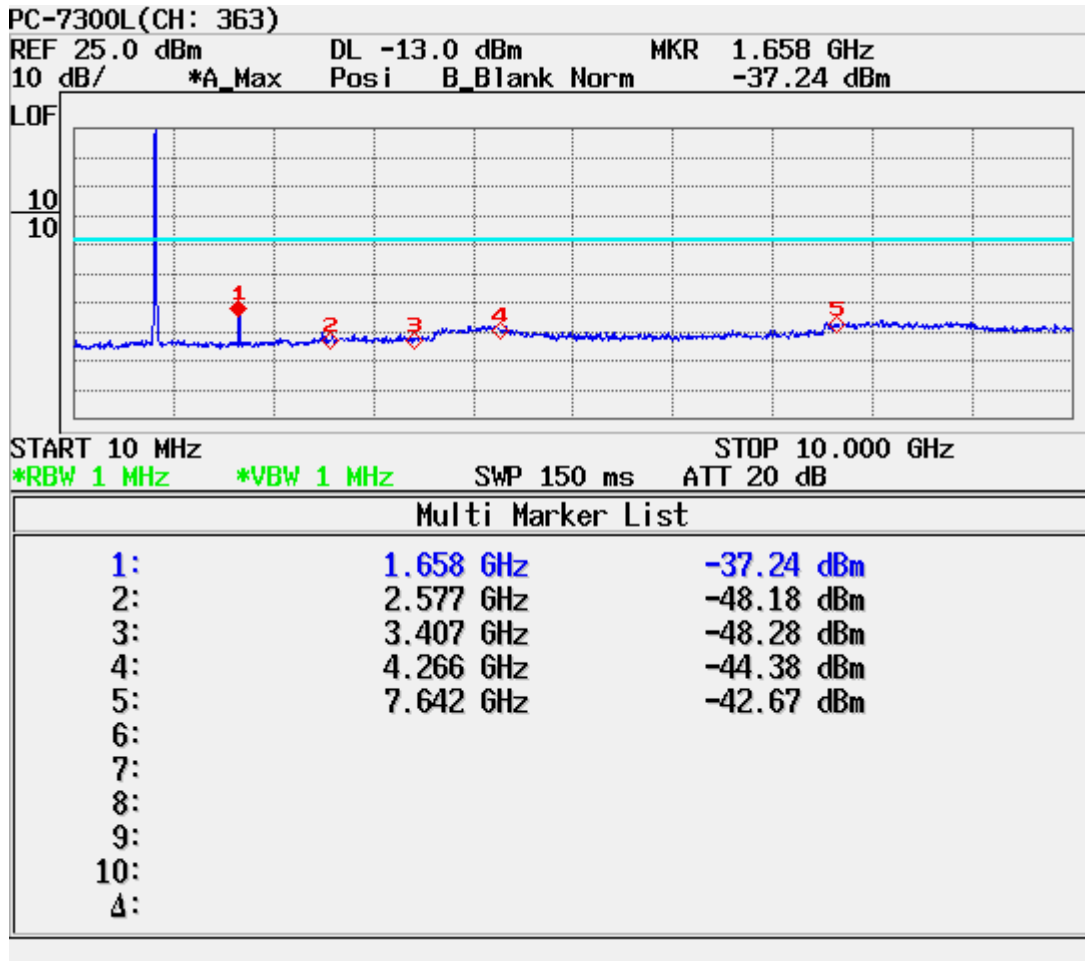

ATTACHMENT D – TEST PLOTS

■ CDMA MODE (1013 CH.) Conducted Spurious

■ CDMA MODE (0363 CH.) Conducted Spurious

■ CDMA MODE (0777 CH.) Conducted Spurious

■ CDMA MODE (0363 CH.): Channel Power

■ CDMA Mode (0363 CH.): Occupied Bandwidth

■ CDMA Cellular (1013 CH.) Band Edge

■ CDMA Cellular (777 CH.) Band Edge

■ CDMA (1013 CH) Test Mode: POWER OUT

■ CDMA (0363 CH) Test Mode: POWER OUT

■ CDMA (0777 CH) Test Mode: POWER OUT