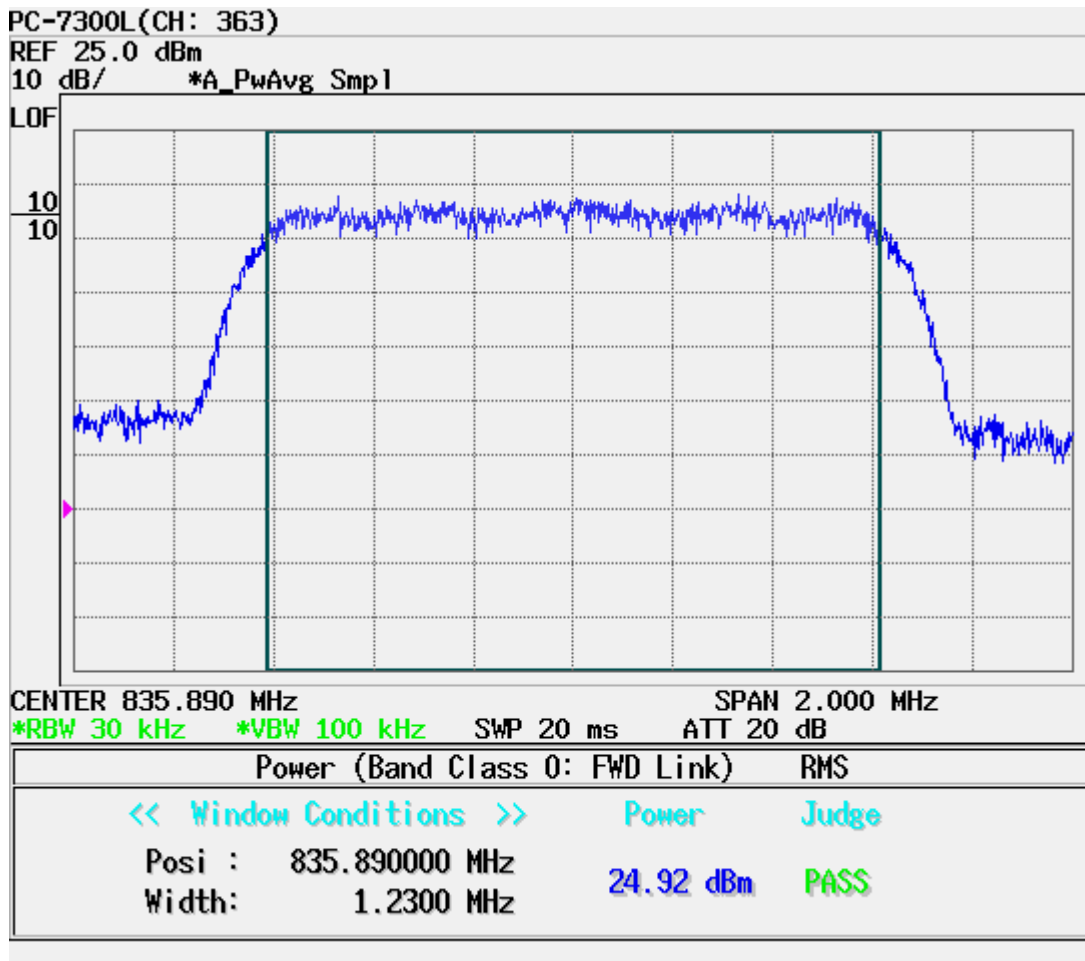

ATTACHMENT D – TEST PLOTS

■ CDMA MODE (1013 CH.) Conducted Spurious

■ CDMA MODE (0363 CH.) Conducted Spurious

■ CDMA MODE (0777 CH.) Conducted Spurious

■ CDMA MODE (0363 CH.): Channel Power

■ CDMA Mode (0363 CH.): Occupied Bandwidth

■ CDMA Cellular (1013 CH.) Band Edge

■ CDMA Cellular (777 CH.) Band Edge

■ CDMA (1013 CH) Test Mode: POWER OUT

■ CDMA (0363 CH) Test Mode: POWER OUT

■ CDMA (0777 CH) Test Mode: POWER OUT