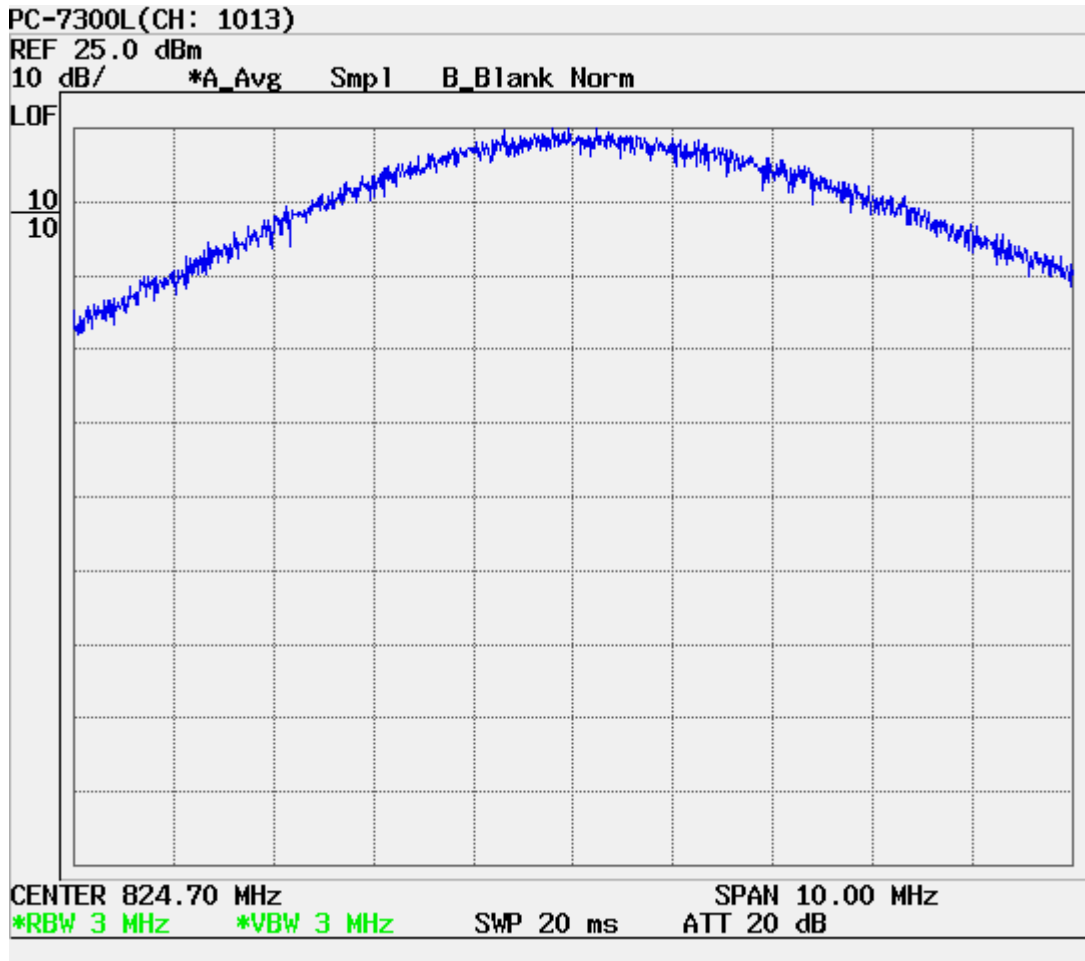

ATTACHMENT D – TEST PLOTS

■ CDMA MODE (1013 CH.) Conducted Spurious

■ CDMA MODE (0363 CH.) Conducted Spurious

■ CDMA MODE (0777 CH.) Conducted Spurious

■ CDMA MODE (0363 CH.): Channel Power

■ CDMA Mode (0363 CH.): Occupied Bandwidth

■ CDMA Cellular (1013 CH.) Band Edge

■ CDMA Cellular (777 CH.) Band Edge

■ CDMA (1013 CH) Test Mode: POWER OUT

■ CDMA (0363 CH) Test Mode: POWER OUT

■ CDMA (0777 CH) Test Mode: POWER OUT