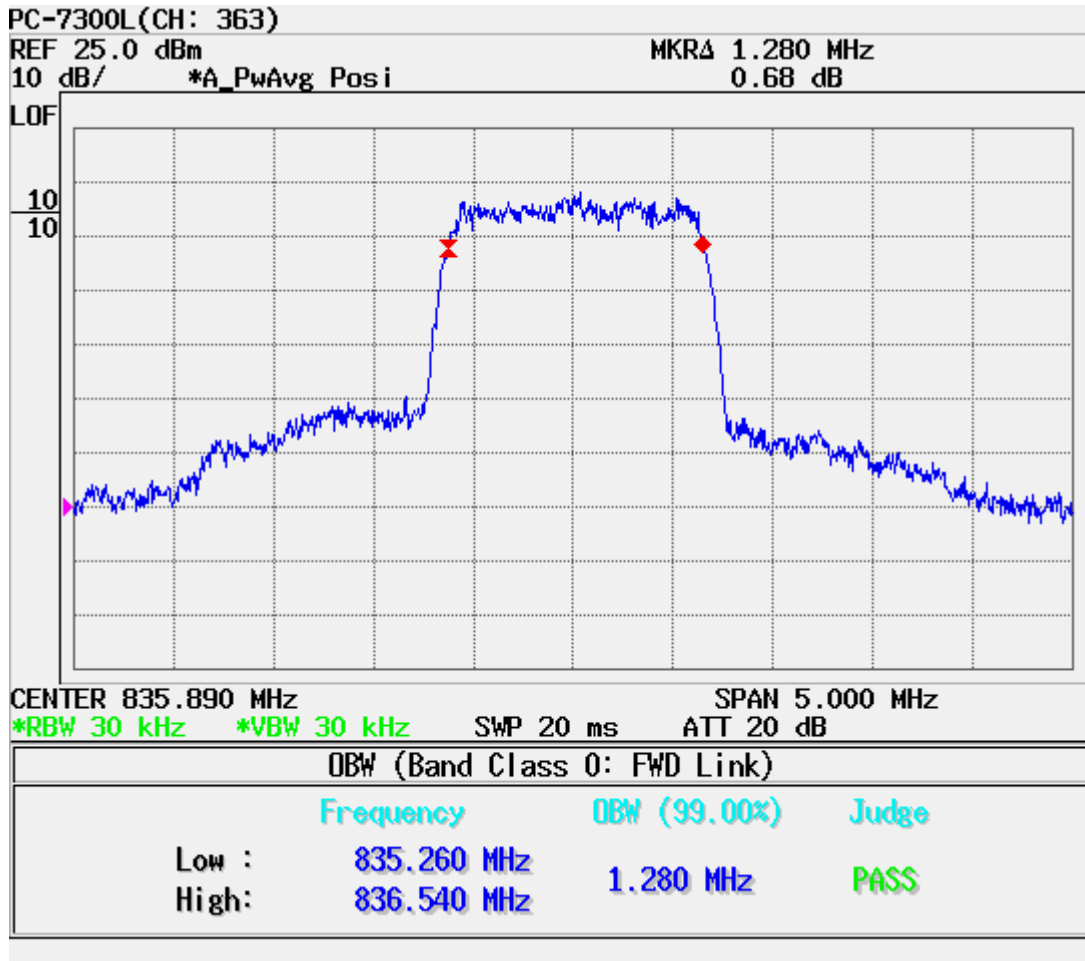

ATTACHMENT D – TEST PLOTS

■ CDMA MODE (1013 CH.) Conducted Spurious

■ CDMA MODE (0363 CH.) Conducted Spurious

■ CDMA MODE (0777 CH.) Conducted Spurious

■ CDMA MODE (0363 CH.): Channel Power

■ CDMA Mode (0363 CH.): Occupied Bandwidth

■ CDMA Cellular (1013 CH.) Band Edge

■ CDMA Cellular (777 CH.) Band Edge

■ CDMA (1013 CH) Test Mode: POWER OUT

■ CDMA (0363 CH) Test Mode: POWER OUT

■ CDMA (0777 CH) Test Mode: POWER OUT