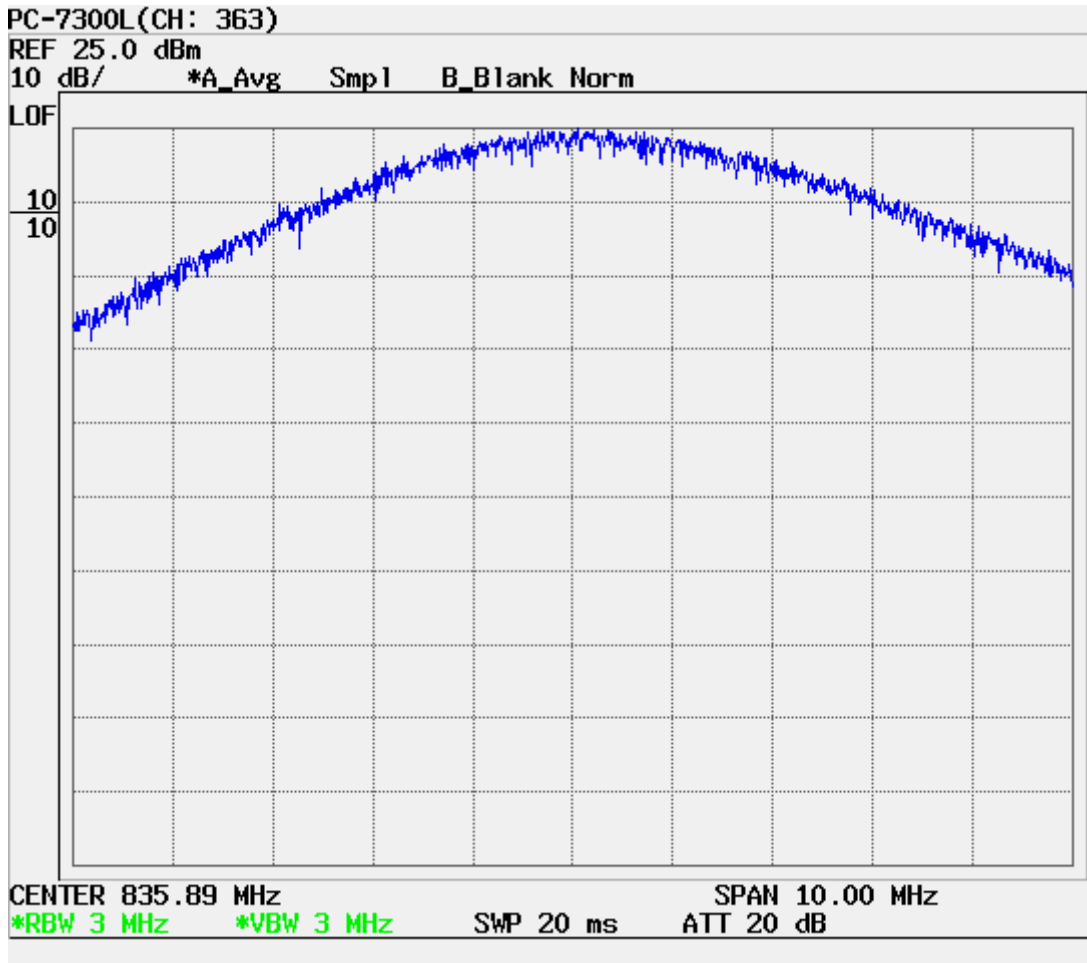

ATTACHMENT D – TEST PLOTS

■ CDMA MODE (1013 CH.) Conducted Spurious

■ CDMA MODE (0363 CH.) Conducted Spurious

■ CDMA MODE (0777 CH.) Conducted Spurious

■ CDMA MODE (0363 CH.): Channel Power

■ CDMA Mode (0363 CH.): Occupied Bandwidth

■ CDMA Cellular (1013 CH.) Band Edge

■ CDMA Cellular (777 CH.) Band Edge

■ CDMA (1013 CH) Test Mode: POWER OUT

■ CDMA (0363 CH) Test Mode: POWER OUT

■ CDMA (0777 CH) Test Mode: POWER OUT