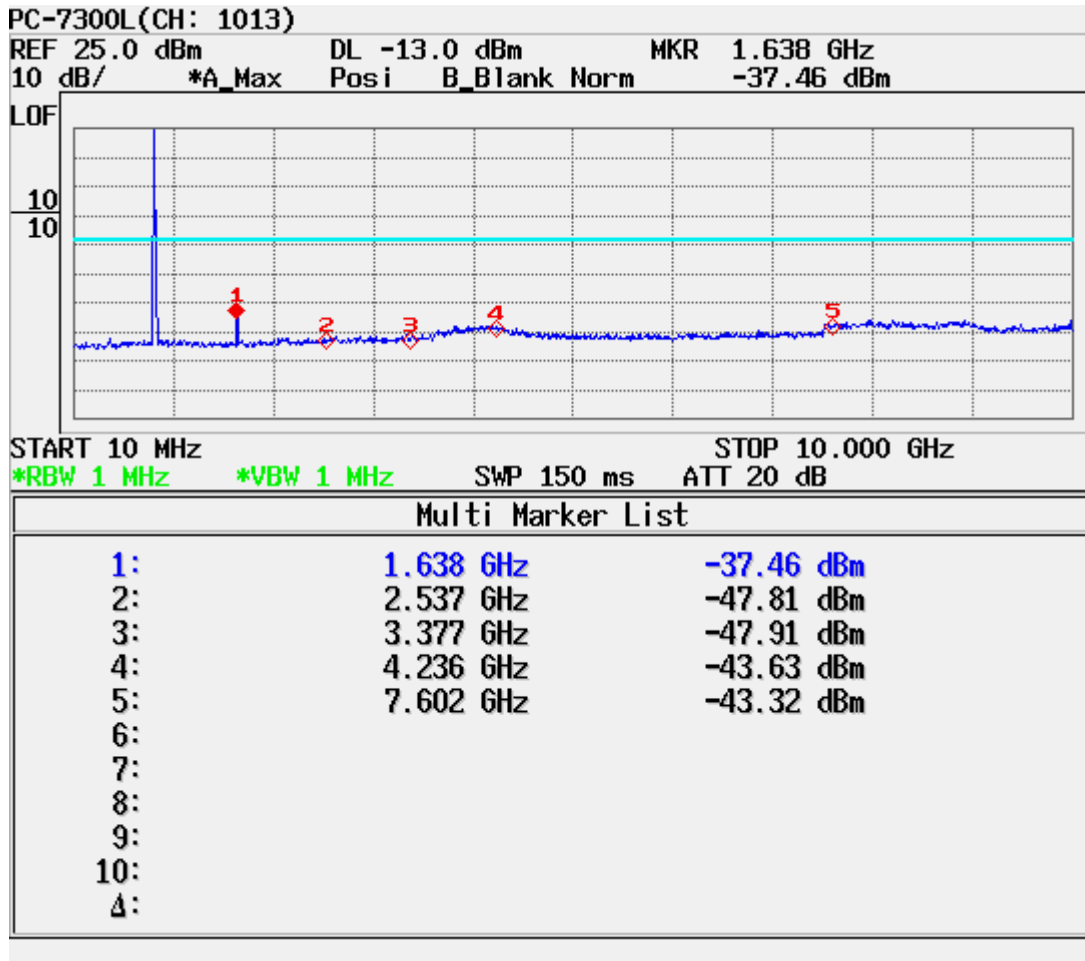

ATTACHMENT D – TEST PLOTS

■ CDMA MODE (1013 CH.) Conducted Spurious

■ CDMA MODE (0363 CH.) Conducted Spurious

■ CDMA MODE (0777 CH.) Conducted Spurious

■ CDMA MODE (0363 CH.): Channel Power

■ CDMA Mode (0363 CH.): Occupied Bandwidth

■ CDMA Cellular (1013 CH.) Band Edge

■ CDMA Cellular (777 CH.) Band Edge

■ CDMA (1013 CH) Test Mode: POWER OUT

■ CDMA (0363 CH) Test Mode: POWER OUT

■ CDMA (0777 CH) Test Mode: POWER OUT