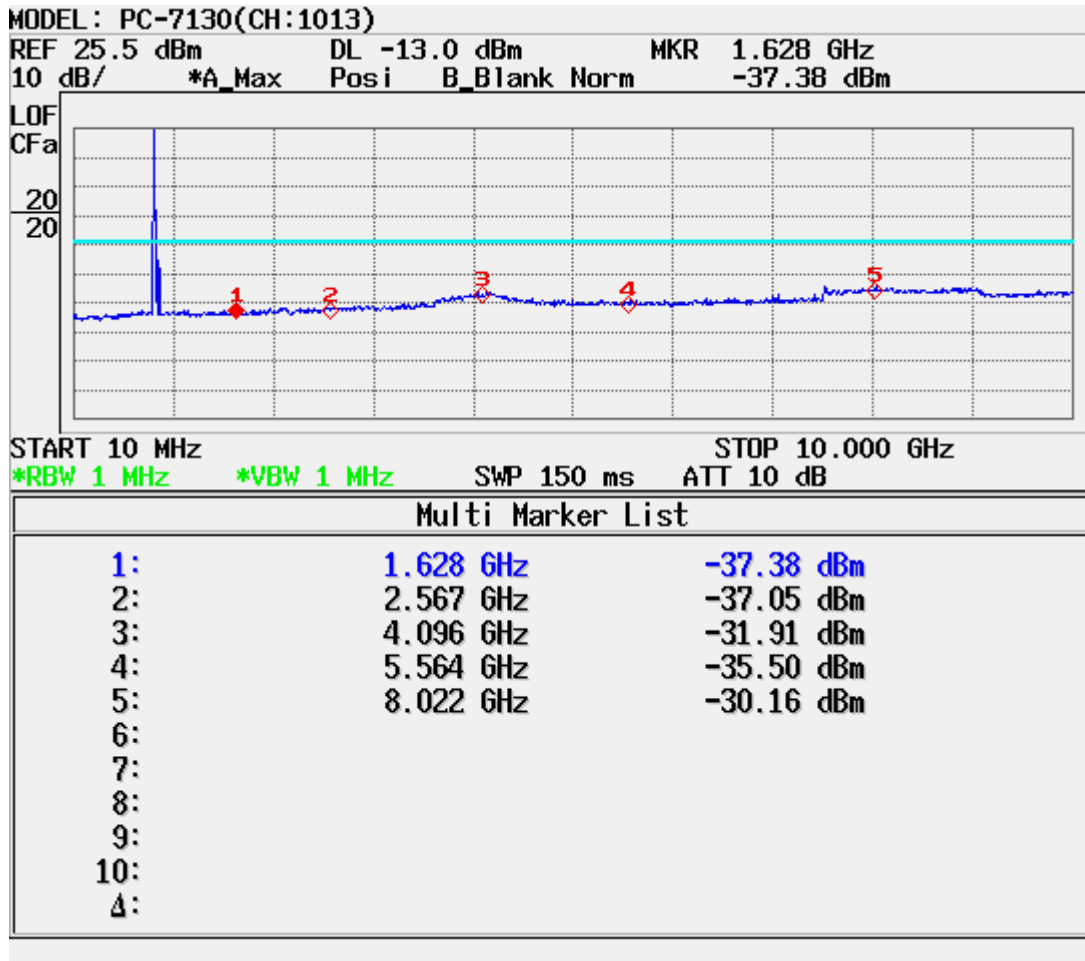

ATTACHMENT D – TEST PLOTS

■ CDMA MODE (1013 CH.) Conducted Spurious

■ **CDMA MODE (0363 CH.) Conducted Spurious**

■ CDMA MODE (0777 CH.) Conducted Spurious

■ CDMA MODE (0363 CH.): Channel Power

■ CDMA Mode (0363 CH.): Occupied Bandwidth

■ CDMA Cellular (1013 CH.) Band Edge

■ CDMA Cellular (777 CH.) Band Edge

■ CDMA (1013 CH) Test Mode: POWER OUT

■ CDMA (0363 CH) Test Mode: POWER OUT

■ CDMA (0777 CH) Test Mode: POWER OUT