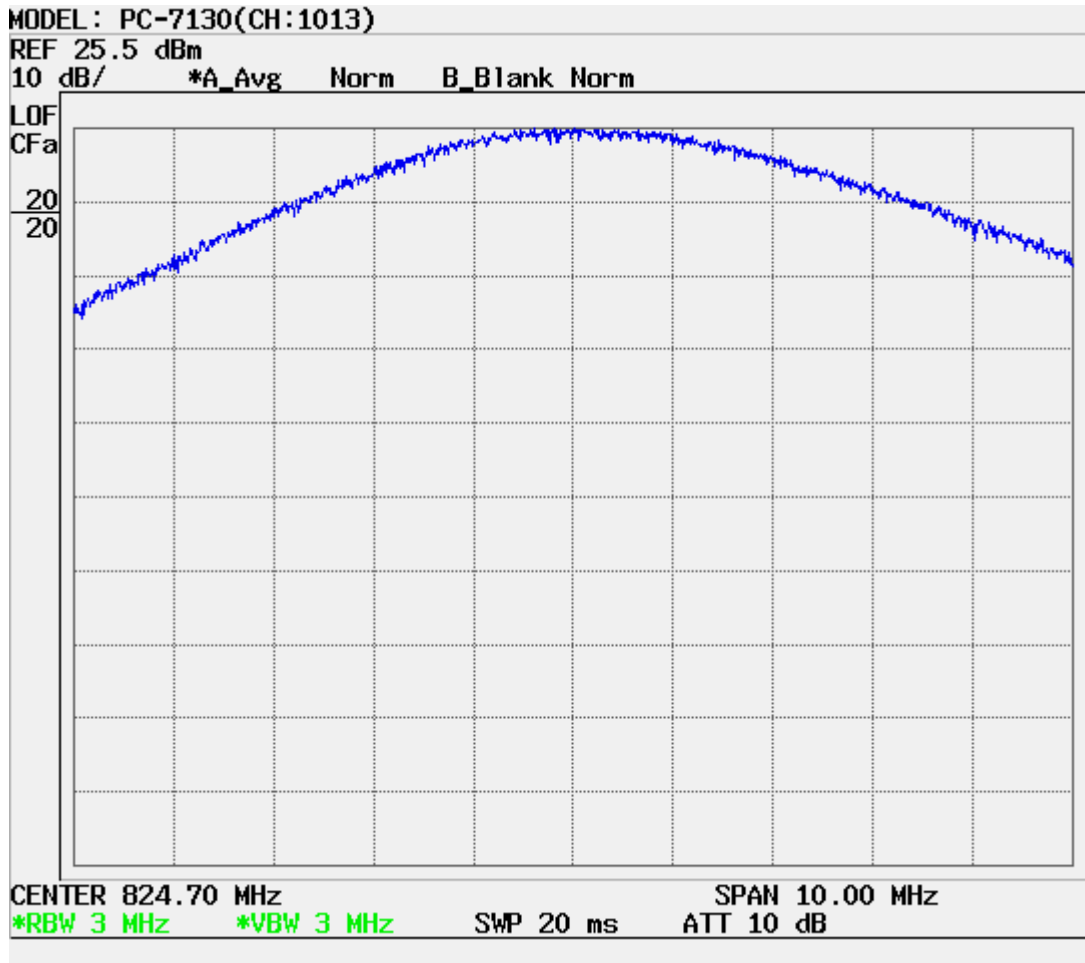

ATTACHMENT D – TEST PLOTS

■ CDMA MODE (1013 CH.) Conducted Spurious

■ **CDMA MODE (0363 CH.) Conducted Spurious**

■ CDMA MODE (0777 CH.) Conducted Spurious

■ CDMA MODE (0363 CH.): Channel Power

■ CDMA Mode (0363 CH.): Occupied Bandwidth

■ CDMA Cellular (1013 CH.) Band Edge

■ CDMA Cellular (777 CH.) Band Edge

■ CDMA (1013 CH) Test Mode: POWER OUT

■ CDMA (0363 CH) Test Mode: POWER OUT

■ CDMA (0777 CH) Test Mode: POWER OUT