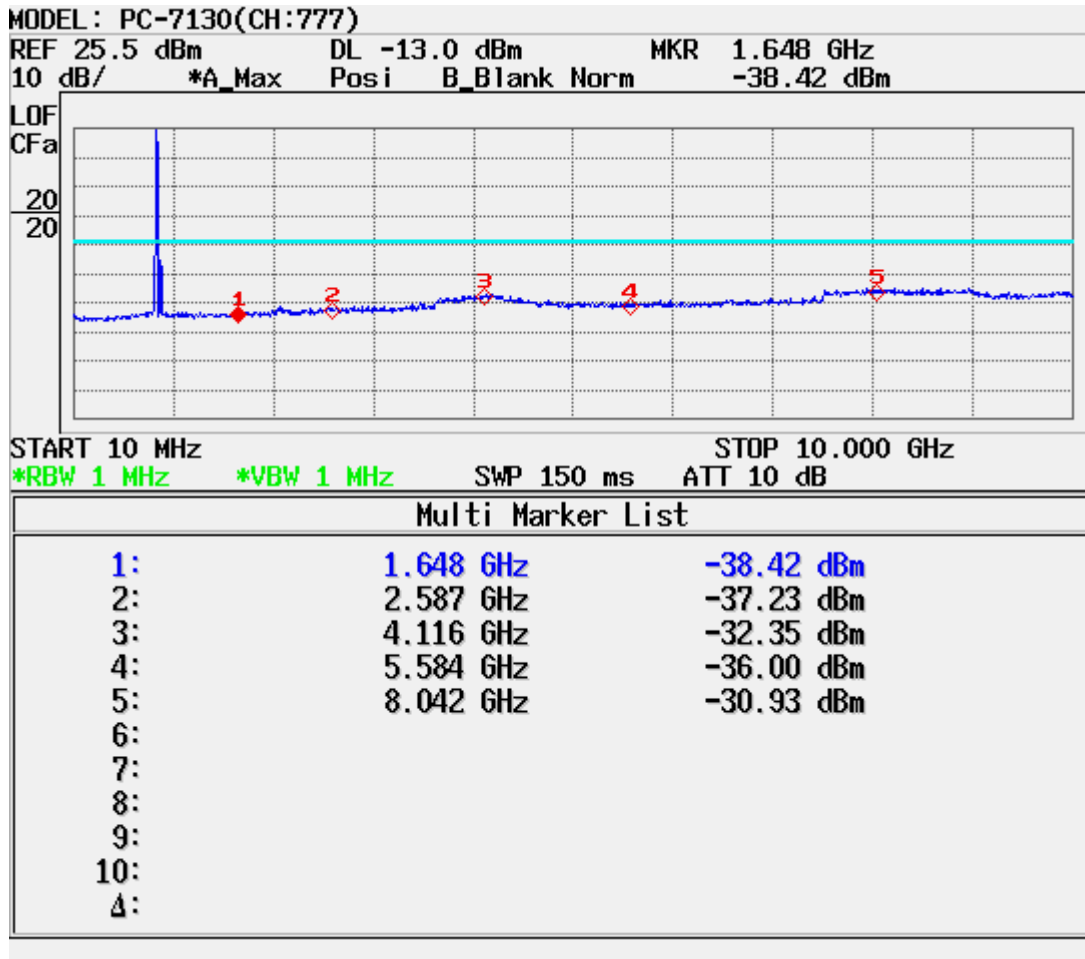

ATTACHMENT D – TEST PLOTS

■ CDMA MODE (1013 CH.) Conducted Spurious

■ **CDMA MODE (0363 CH.) Conducted Spurious**

■ CDMA MODE (0777 CH.) Conducted Spurious

■ CDMA MODE (0363 CH.): Channel Power

■ CDMA Mode (0363 CH.): Occupied Bandwidth

■ CDMA Cellular (1013 CH.) Band Edge

■ CDMA Cellular (777 CH.) Band Edge

■ CDMA (1013 CH) Test Mode: POWER OUT

■ CDMA (0363 CH) Test Mode: POWER OUT

■ CDMA (0777 CH) Test Mode: POWER OUT