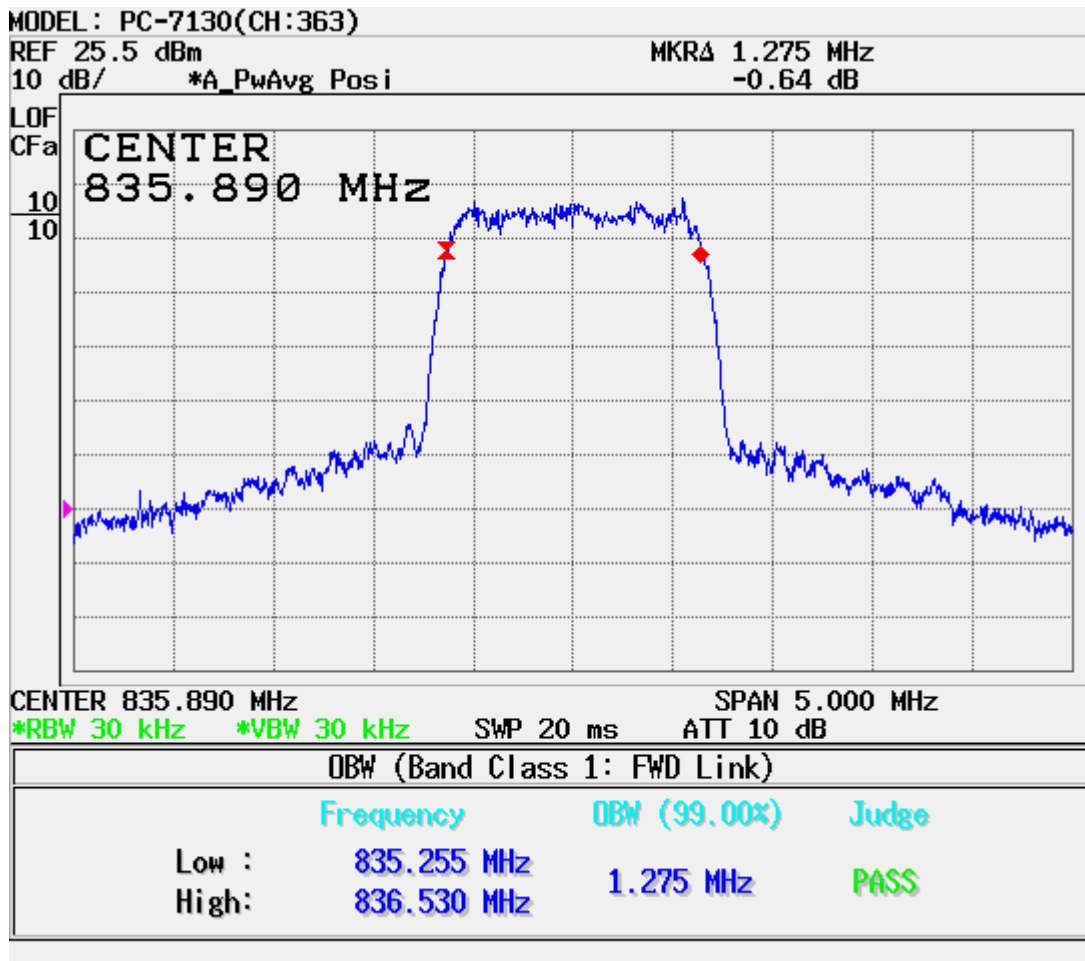

ATTACHMENT D – TEST PLOTS

■ CDMA MODE (1013 CH.) Conducted Spurious

■ **CDMA MODE (0363 CH.) Conducted Spurious**

■ CDMA MODE (0777 CH.) Conducted Spurious

■ CDMA MODE (0363 CH.): Channel Power

■ CDMA Mode (0363 CH.): Occupied Bandwidth

■ CDMA Cellular (1013 CH.) Band Edge

■ CDMA Cellular (777 CH.) Band Edge

■ CDMA (1013 CH) Test Mode: POWER OUT

■ CDMA (0363 CH) Test Mode: POWER OUT

■ CDMA (0777 CH) Test Mode: POWER OUT