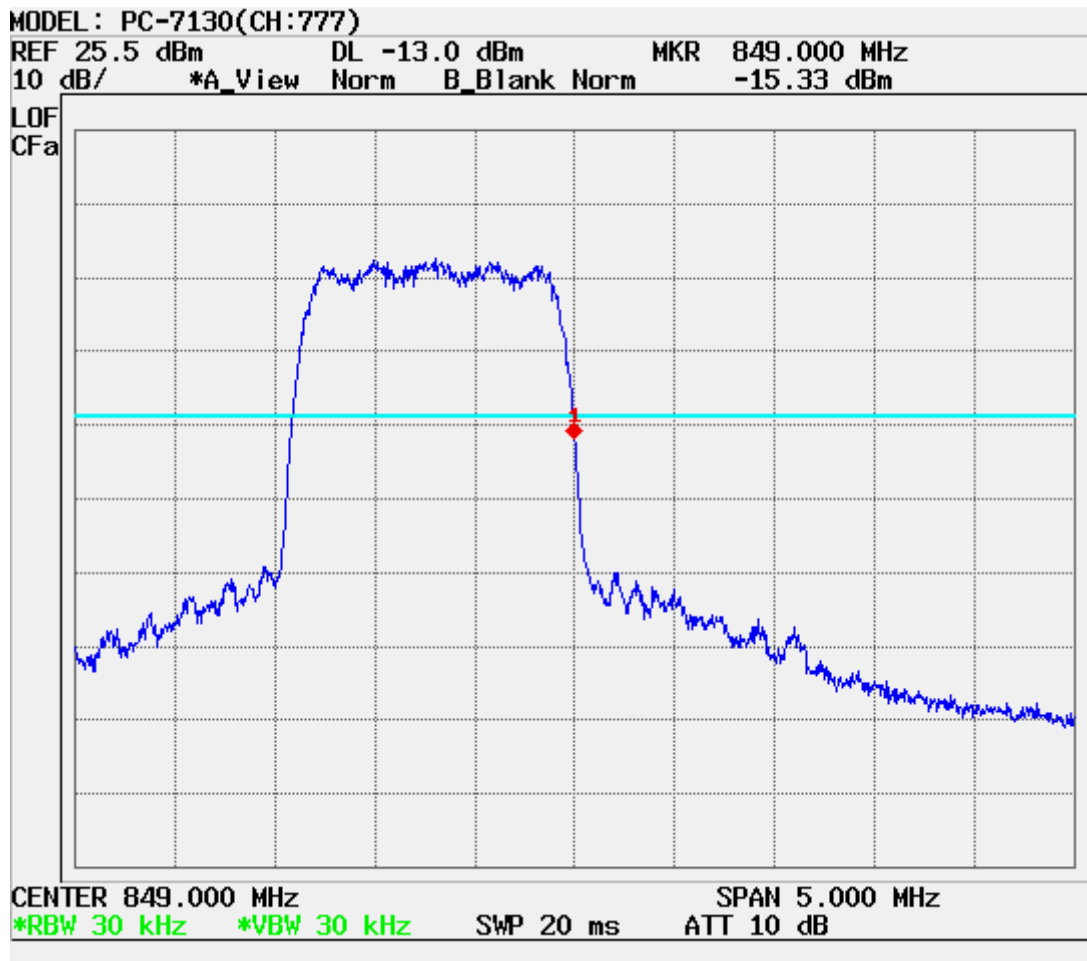

ATTACHMENT D – TEST PLOTS

■ CDMA MODE (1013 CH.) Conducted Spurious

■ **CDMA MODE (0363 CH.) Conducted Spurious**

■ CDMA MODE (0777 CH.) Conducted Spurious

■ CDMA MODE (0363 CH.): Channel Power

■ CDMA Mode (0363 CH.): Occupied Bandwidth

■ CDMA Cellular (1013 CH.) Band Edge

■ CDMA Cellular (777 CH.) Band Edge

■ CDMA (1013 CH) Test Mode: POWER OUT

■ CDMA (0363 CH) Test Mode: POWER OUT

■ CDMA (0777 CH) Test Mode: POWER OUT