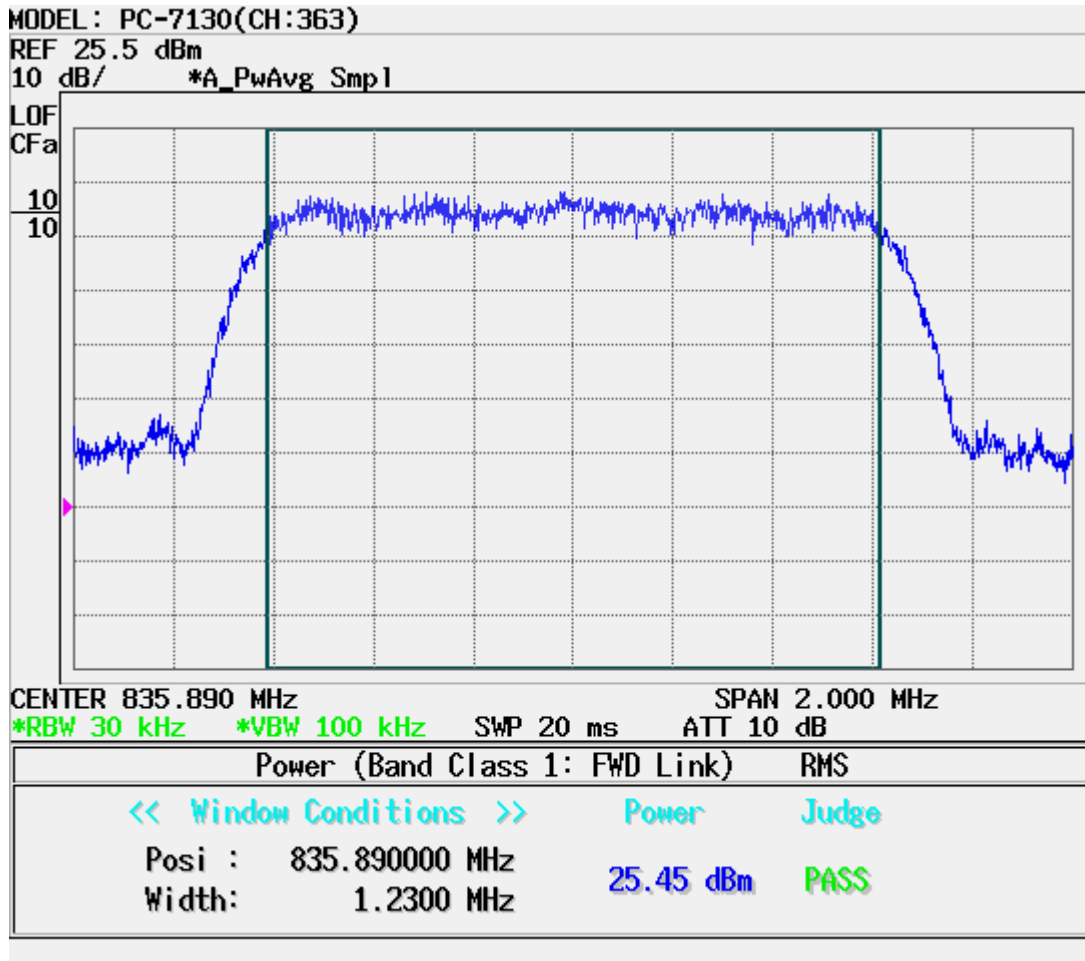

ATTACHMENT D – TEST PLOTS

■ CDMA MODE (1013 CH.) Conducted Spurious

■ **CDMA MODE (0363 CH.) Conducted Spurious**

■ CDMA MODE (0777 CH.) Conducted Spurious

■ CDMA MODE (0363 CH.): Channel Power

■ CDMA Mode (0363 CH.): Occupied Bandwidth

■ CDMA Cellular (1013 CH.) Band Edge

■ CDMA Cellular (777 CH.) Band Edge

■ CDMA (1013 CH) Test Mode: POWER OUT

■ CDMA (0363 CH) Test Mode: POWER OUT

■ CDMA (0777 CH) Test Mode: POWER OUT