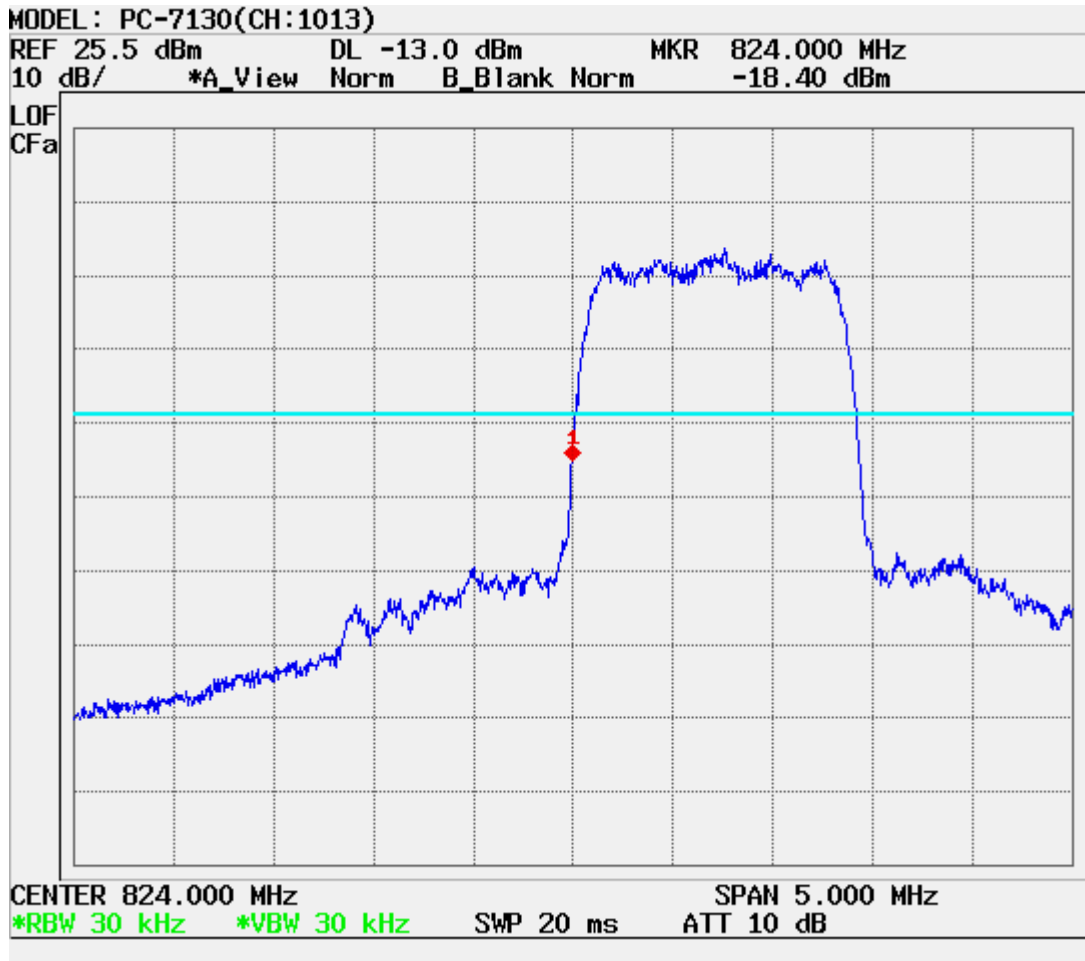

ATTACHMENT D – TEST PLOTS

■ CDMA MODE (1013 CH.) Conducted Spurious

■ **CDMA MODE (0363 CH.) Conducted Spurious**

■ CDMA MODE (0777 CH.) Conducted Spurious

■ CDMA MODE (0363 CH.): Channel Power

■ CDMA Mode (0363 CH.): Occupied Bandwidth

■ CDMA Cellular (1013 CH.) Band Edge

■ CDMA Cellular (777 CH.) Band Edge

■ CDMA (1013 CH) Test Mode: POWER OUT

■ CDMA (0363 CH) Test Mode: POWER OUT

■ CDMA (0777 CH) Test Mode: POWER OUT