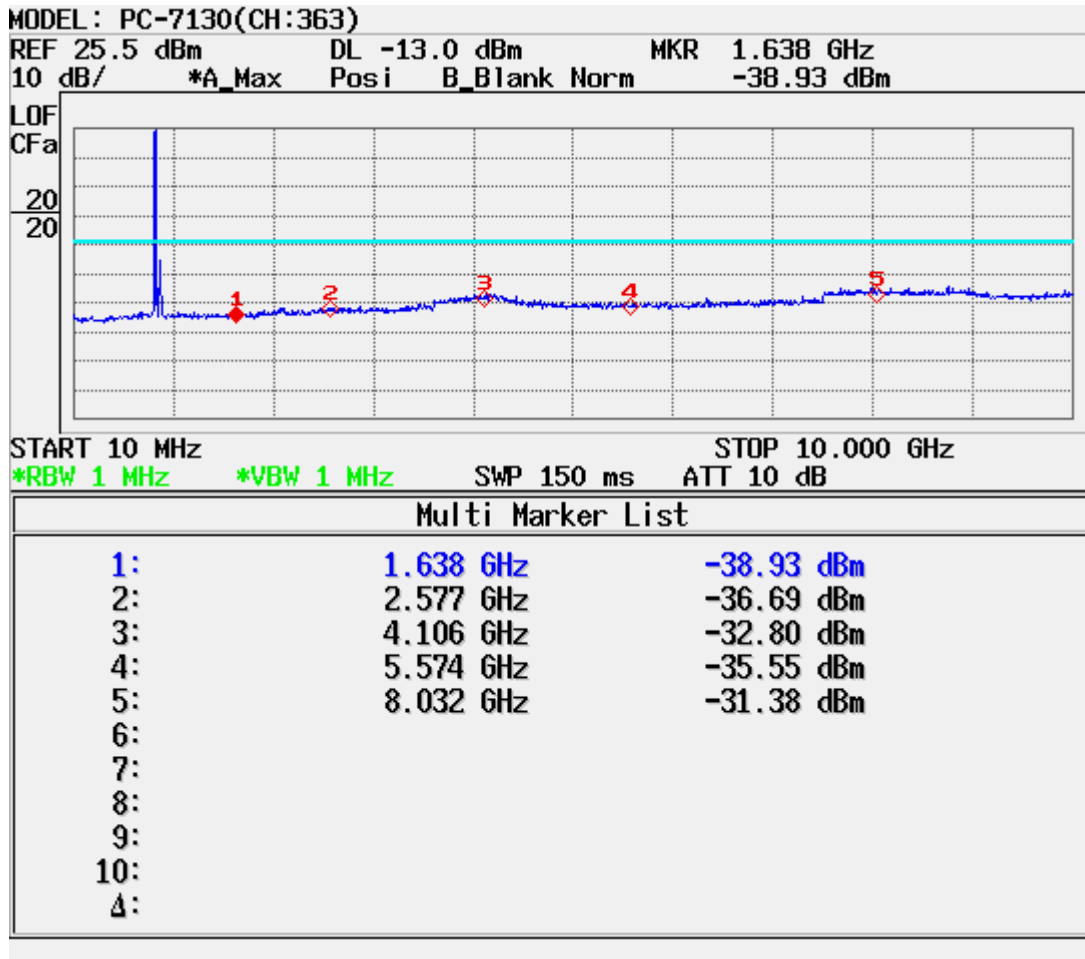

ATTACHMENT D – TEST PLOTS

■ CDMA MODE (1013 CH.) Conducted Spurious

■ **CDMA MODE (0363 CH.) Conducted Spurious**

■ CDMA MODE (0777 CH.) Conducted Spurious

■ CDMA MODE (0363 CH.): Channel Power

■ CDMA Mode (0363 CH.): Occupied Bandwidth

■ CDMA Cellular (1013 CH.) Band Edge

■ CDMA Cellular (777 CH.) Band Edge

■ CDMA (1013 CH) Test Mode: POWER OUT

■ CDMA (0363 CH) Test Mode: POWER OUT

■ CDMA (0777 CH) Test Mode: POWER OUT