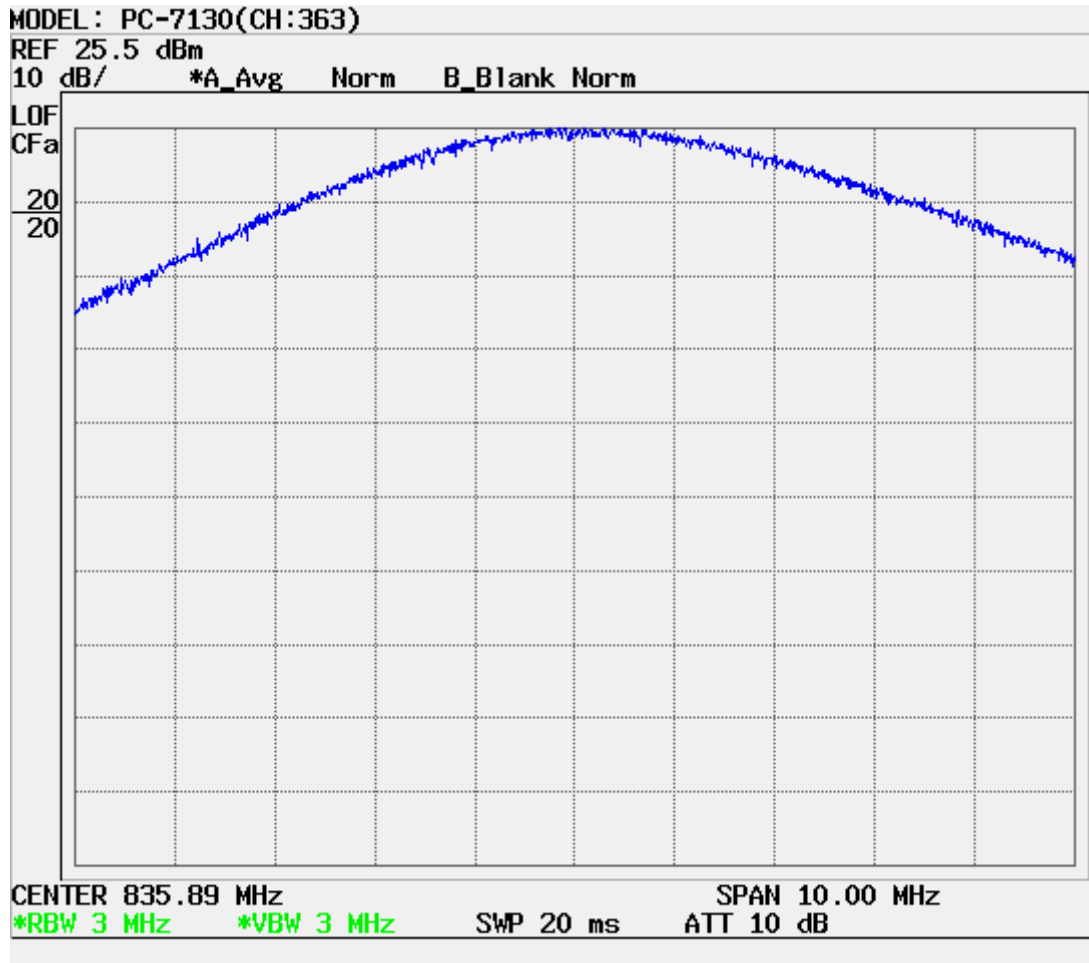

ATTACHMENT D – TEST PLOTS

■ CDMA MODE (1013 CH.) Conducted Spurious

■ **CDMA MODE (0363 CH.) Conducted Spurious**

■ CDMA MODE (0777 CH.) Conducted Spurious

■ CDMA MODE (0363 CH.): Channel Power

■ CDMA Mode (0363 CH.): Occupied Bandwidth

■ CDMA Cellular (1013 CH.) Band Edge

■ CDMA Cellular (777 CH.) Band Edge

■ CDMA (1013 CH) Test Mode: POWER OUT

■ CDMA (0363 CH) Test Mode: POWER OUT

■ CDMA (0777 CH) Test Mode: POWER OUT