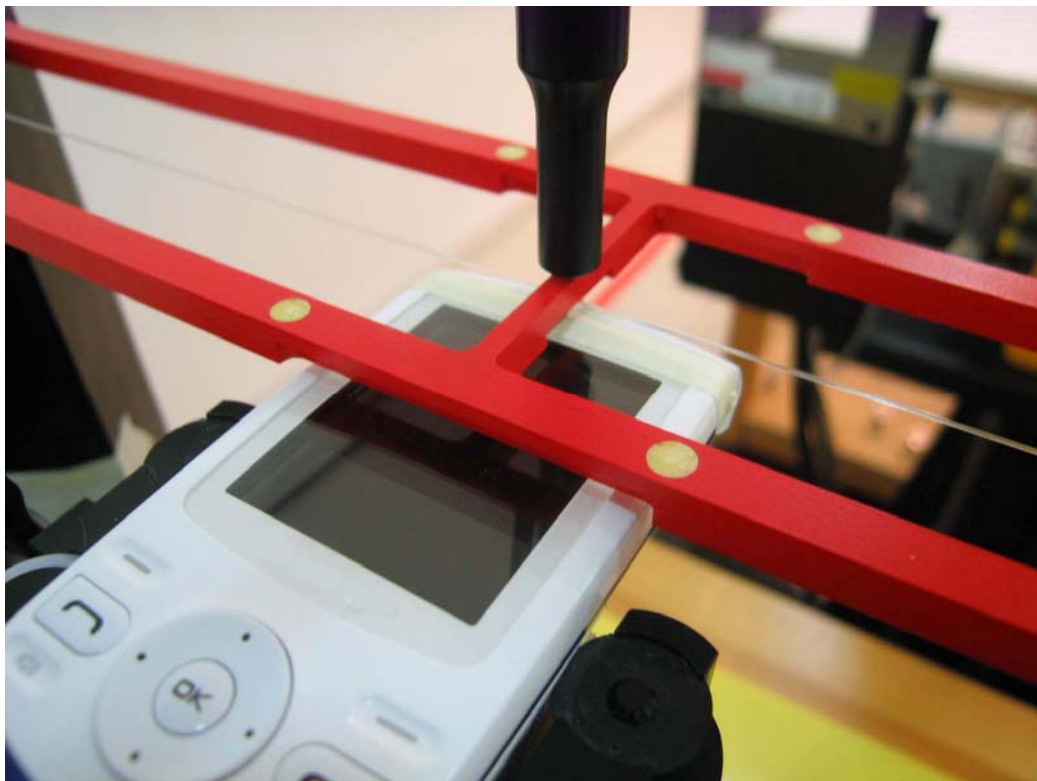

APPENDIX B (HAC TEST SET-UP PHOTO)

■ Test Setup Photo

5 X 5 Scan grid above WD

E-Field WD Scan overlay

H-Field WD Scan overlay