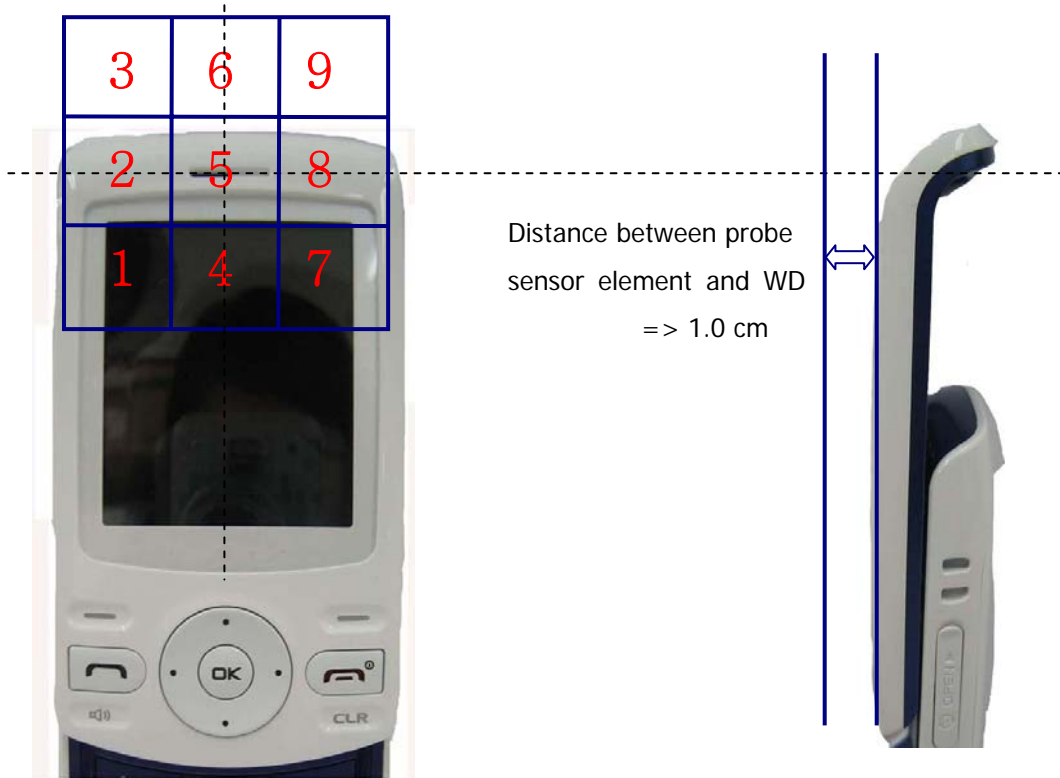

APPENDIX B (HAC TEST SET-UP PHOTO)

■ Test Setup Photo

5 X 5 Scan grid above WD

E-Field WD Scan overlay

H-Field WD Scan overlay