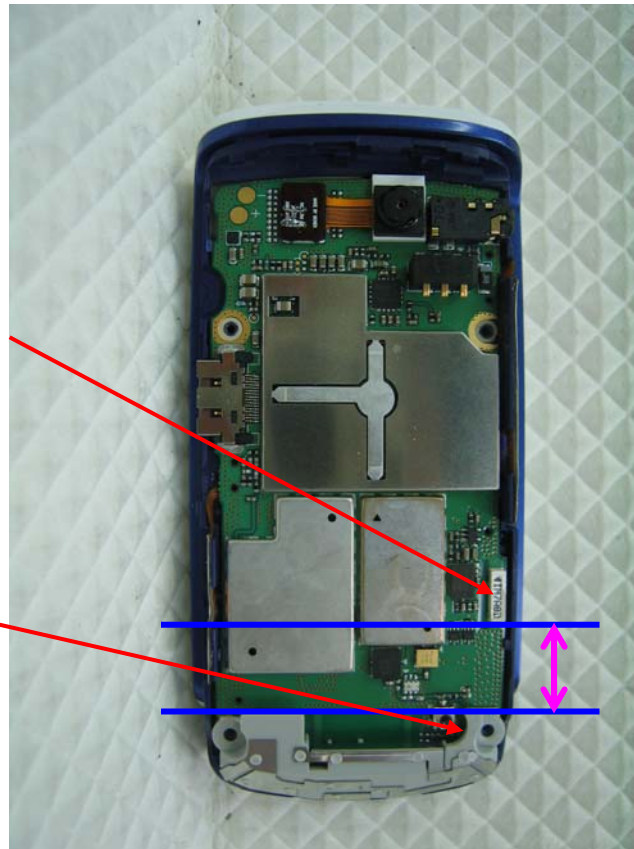

The distance between Main And Bluetooth antennas FCC ID: PP4IMD

Bluetooth Antenna

Main Antenna

Distance : 1.3 cm