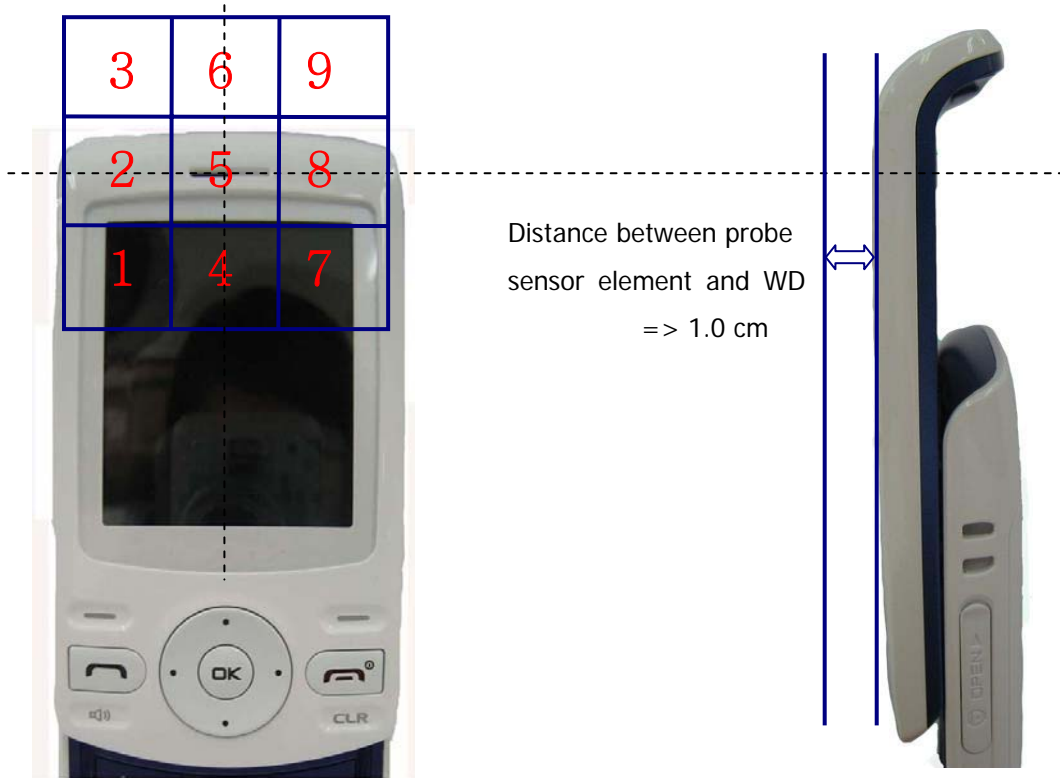

APPENDIX B (HAC TEST SET-UP PHOTO)

■ Test Setup Photo

5 X 5 Scan grid above WD

E-Field WD Scan overlay

H-Field WD Scan overlay