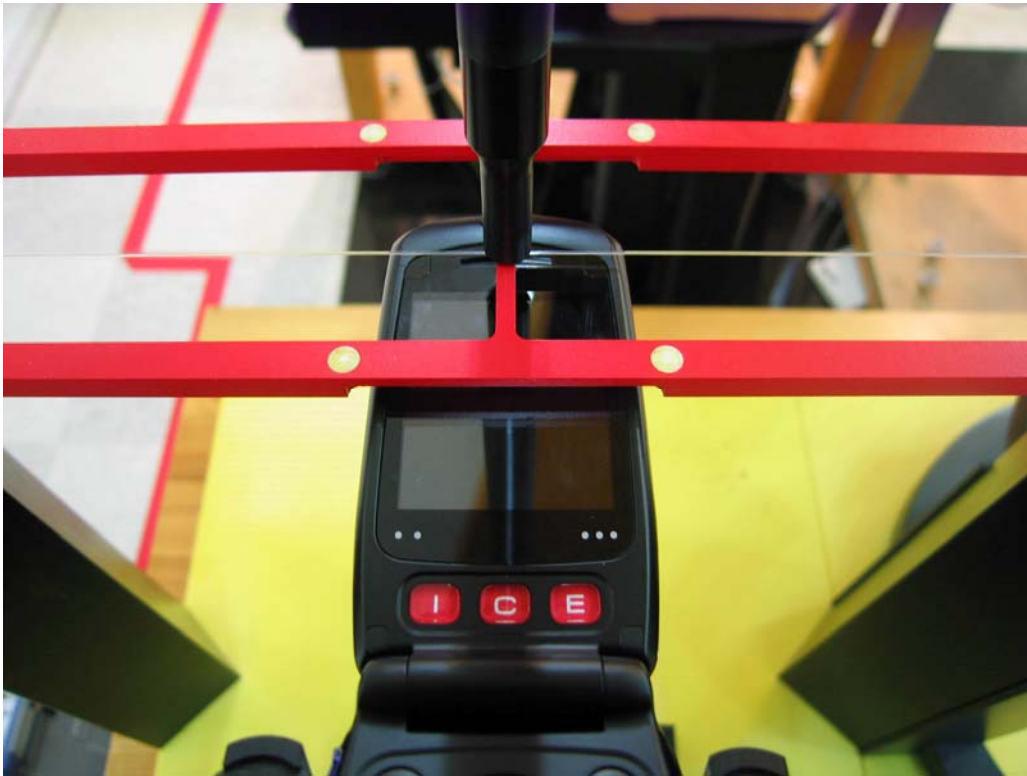

APPENDIX B (HAC TEST SET-UP PHOTO)

■ Test Setup Photo

5 X 5 Scan grid above WD

E-Field WD Scan overlay

H-Field WD Scan overlay