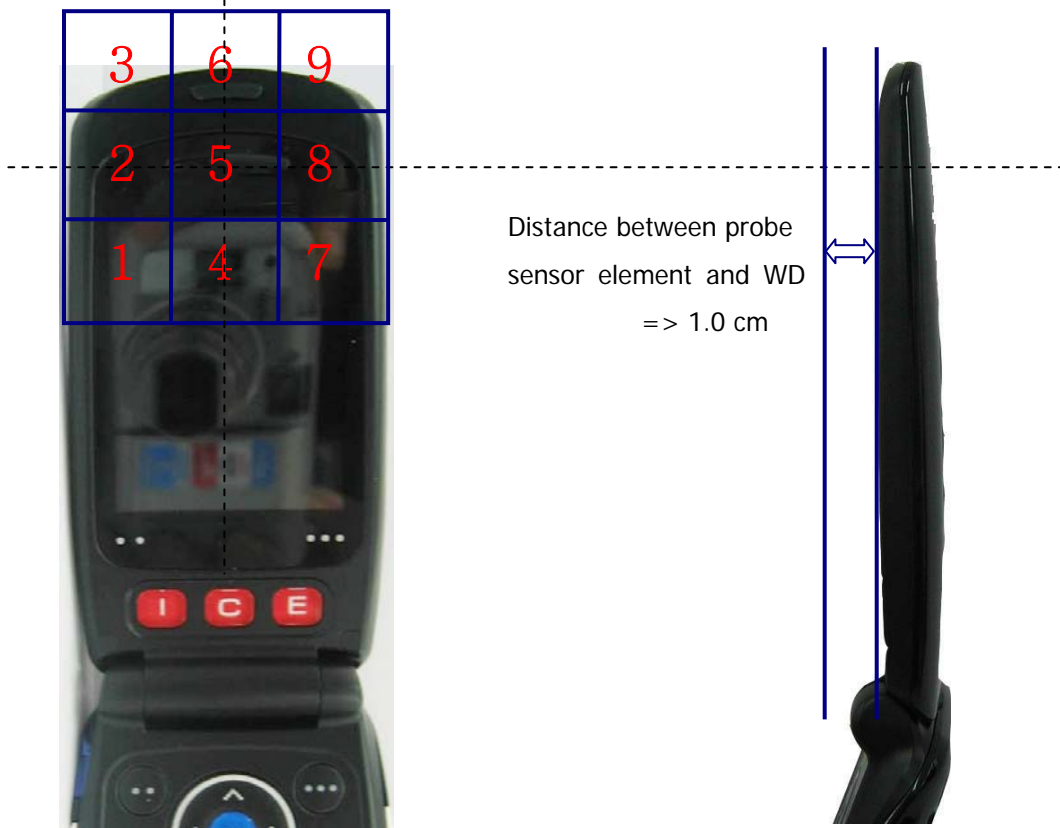

APPENDIX B (HAC TEST SET-UP PHOTO)

■ Test Setup Photo

5 X 5 Scan grid above WD

E-Field WD Scan overlay

H-Field WD Scan overlay