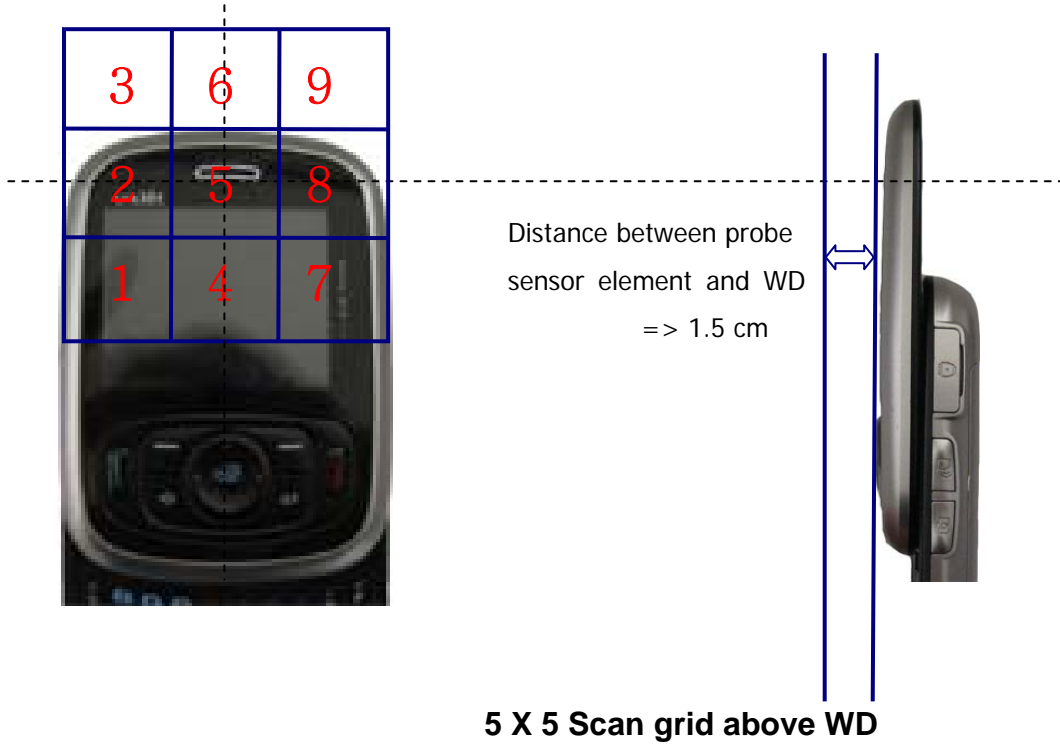

APPENDIX B (HAC TEST SET-UP PHOTO)

■ Test Setup Photo

E-Field WD Scan overlay

H-Field WD Scan overlay