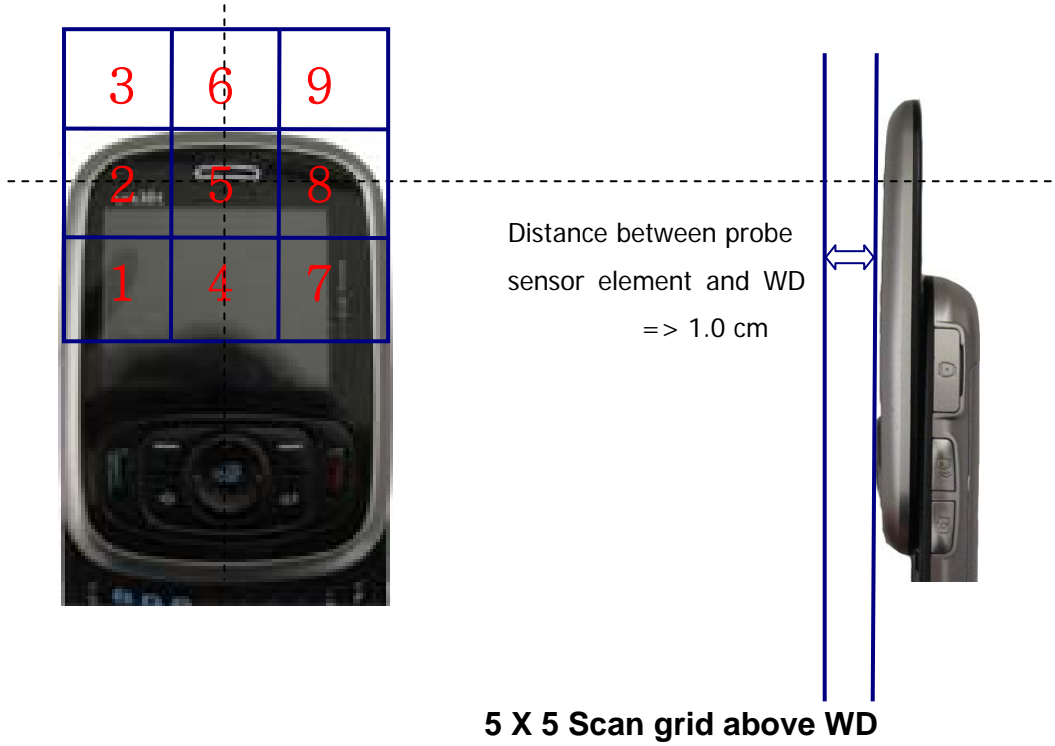

APPENDIX B (HAC TEST SET-UP PHOTO)

■ Test Setup Photo

E-Field WD Scan overlay

H-Field WD Scan overlay