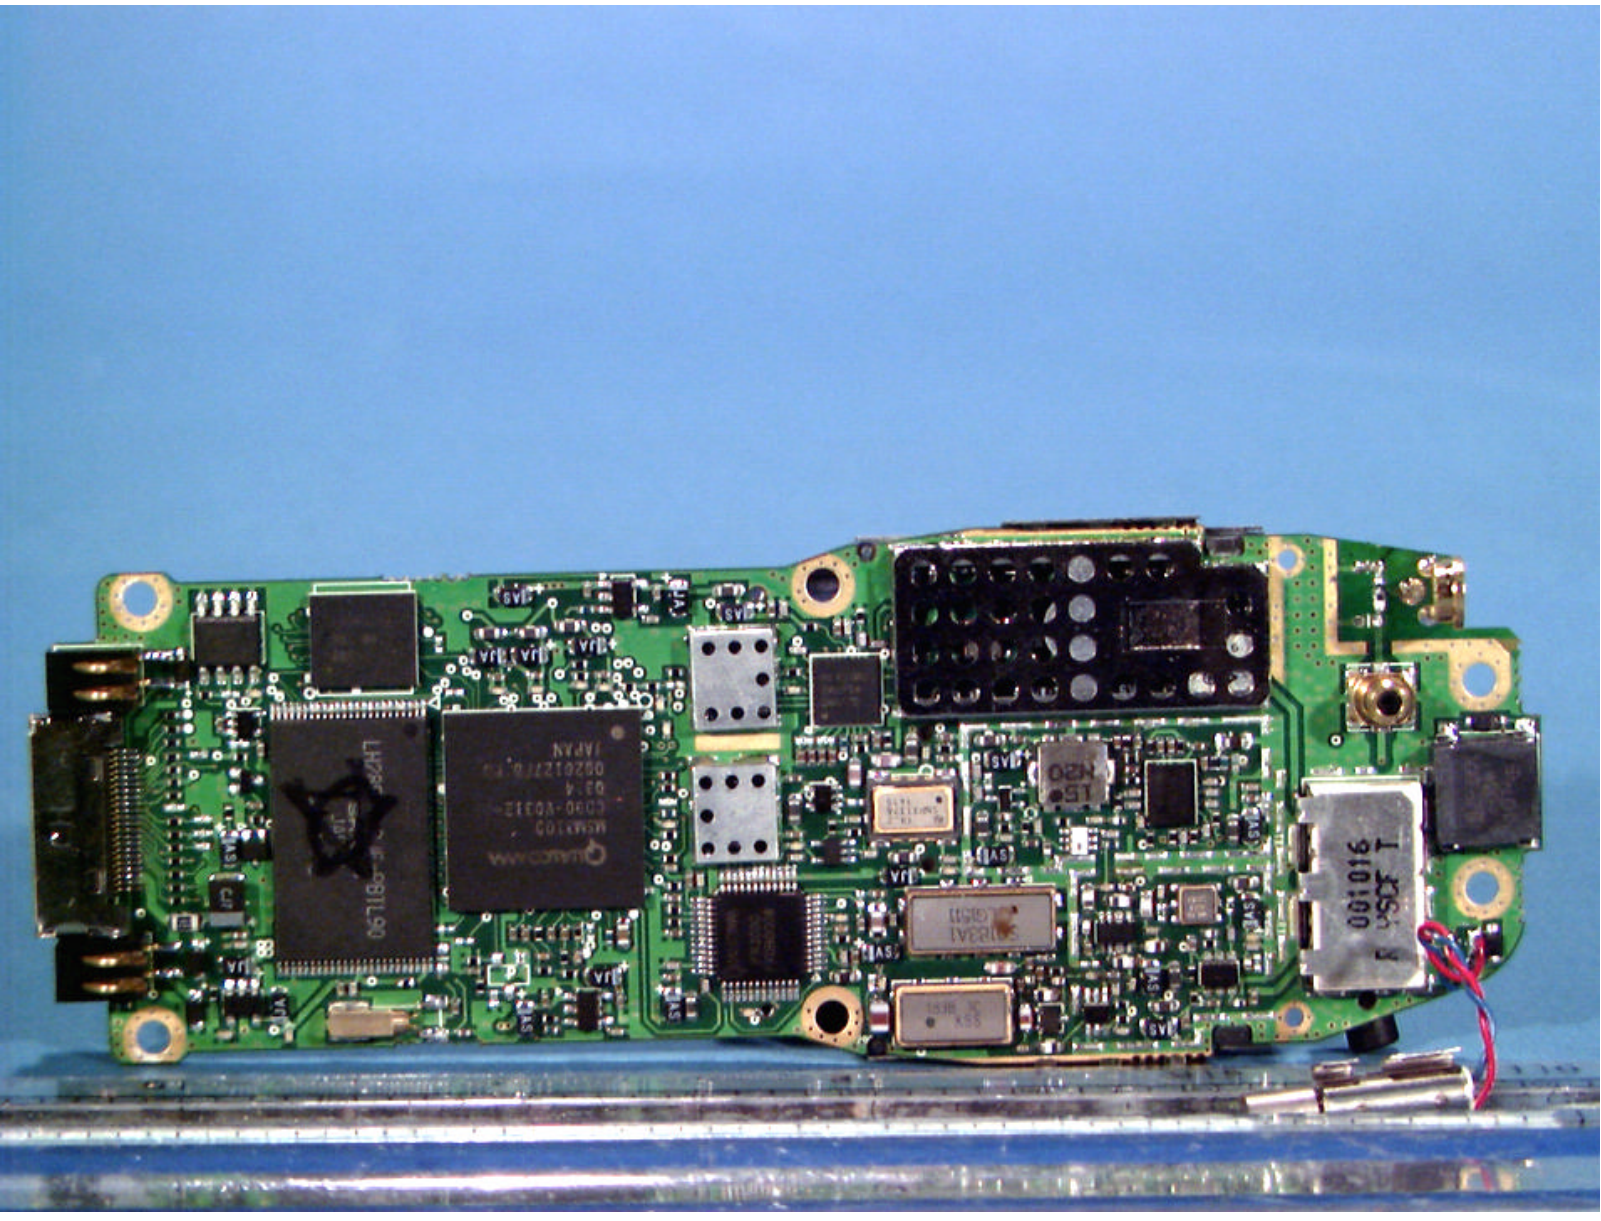

© 2001 PCTEST Lab

HYUNDAI FCC ID: PP4DX-20B (Model: DX-20B)
Dual-Mode Analog Phone (AMPS/CDMA)

NV/LAP Lab Code: 100431-0

© 2001 PCTEST Lab

HYUNDAI FCC ID: P4DX-20B (Model: DX-20B)
Dual-Mode Analog Phone (AMPS/CDMA)

NVLAP Lab Code: 100431-0

© 2001 PCTEST Lab

HYUNDAI FCC ID: P4DX-20B (Model: DX-20B)
Dual-Mode Analog Phone (AMPS/CDMA)

NVLAP Lab Code: 100431-0

© 2001 PCTEST Lab

HYUNDAI FCC ID: PP4DX-20B (Model: DX-20B)
Dual-Mode Analog Phone (AMPS/CDMA)

NVLAP Lab Code: 100431-0

© 2001 PCTEST Lab

HYUNDAI FCC ID: P4DX-20B (Model: DX-20B)
Dual-Mode Analog Phone (AMPS/CDMA)

NVLAP Lab Code: 100431-0

© 2001 PCTEST Lab

HYUNDAI FCC ID: P4DX-20B (Model: DX-20B)
Dual-Mode Analog Phone (AMPS/CDMA)