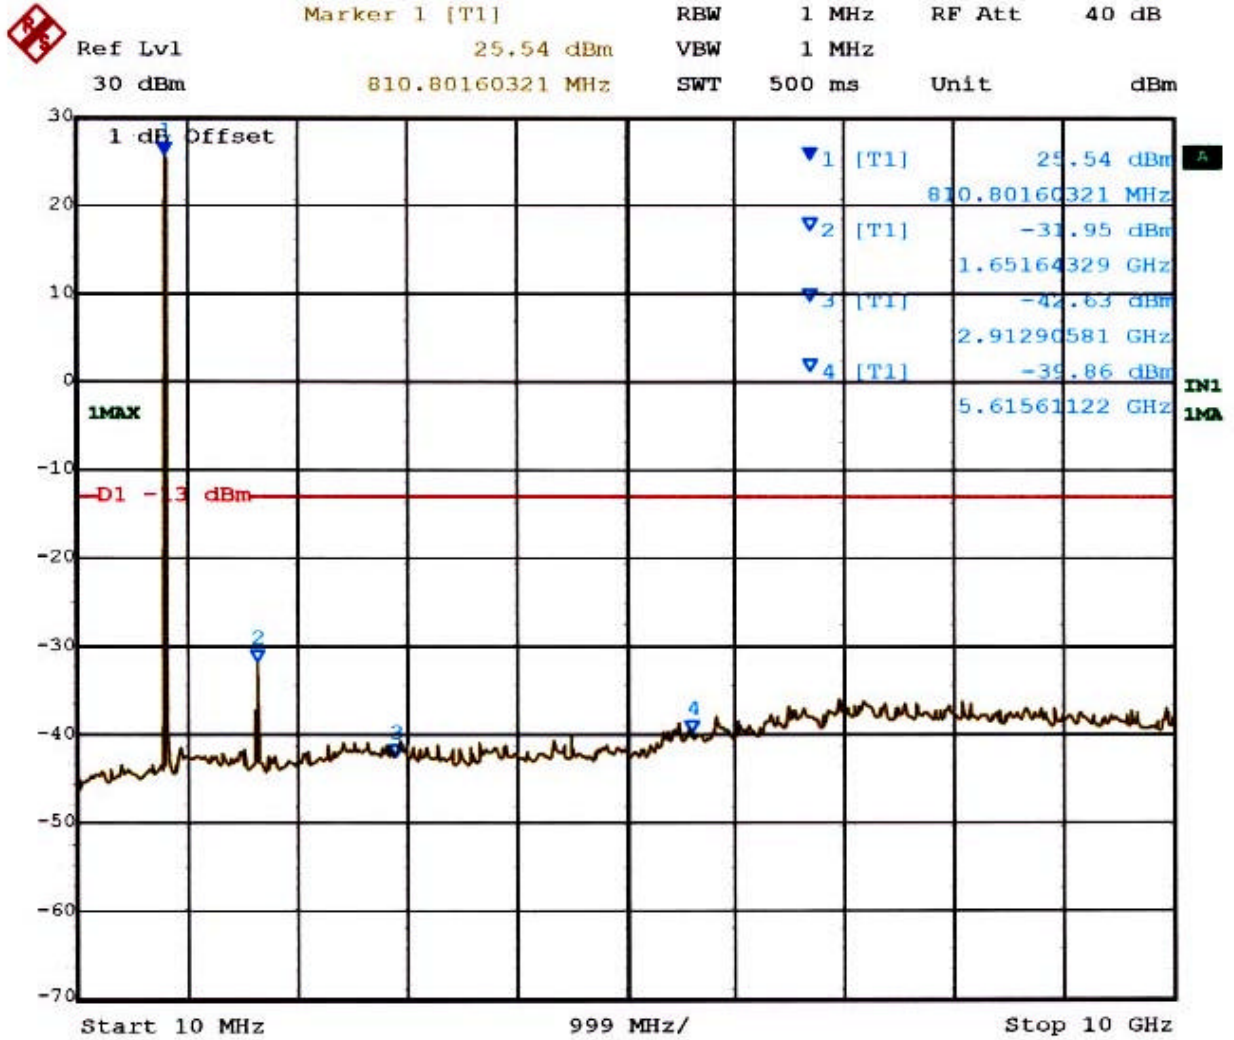

AMPS MODE (0991 CH.) Conducted Spurious

Title: HYUNDAI CURITEL INC. Dual-Mode Phone (FCC ID: PP4DX-22B)
 Comment A: AMPS CHANNEL: 0991
 Date: 14.MAR.2002 07:40:55

AMPS MODE (0383 CH.) Conducted Spurious

CDMA MODE (1013 CH.) Conducted Spurious

Title: HYUNDAI CURITEL INC. Dual-Mode Phone (FCC ID: PP4DX-22B)
 Comment A: CDMA CHANNEL: 1013
 Date: 14.MAR.2002 07:51:17

CDMA MODE (0363 CH.) Conducted Spurious