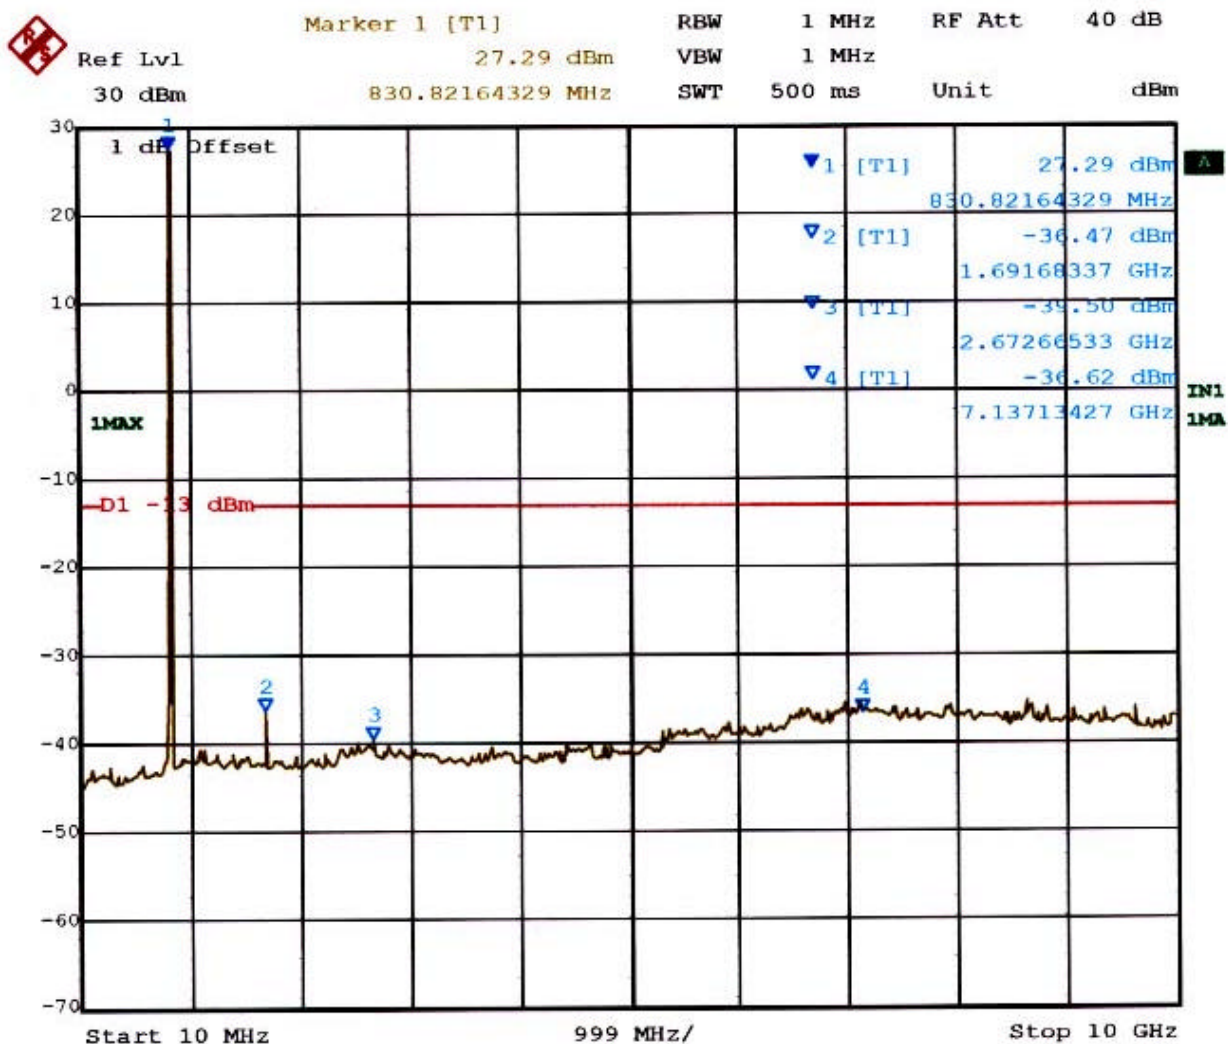

AMPS MODE (0799 CH.) Conducted Spurious

Title: HYUNDAI CURITEL INC. Dual-Mode Phone (FCC ID: PP4DX-22B)
Comment A: AMPS CHANNEL: 0799
Date: 14.MAR.2002 07:46:54