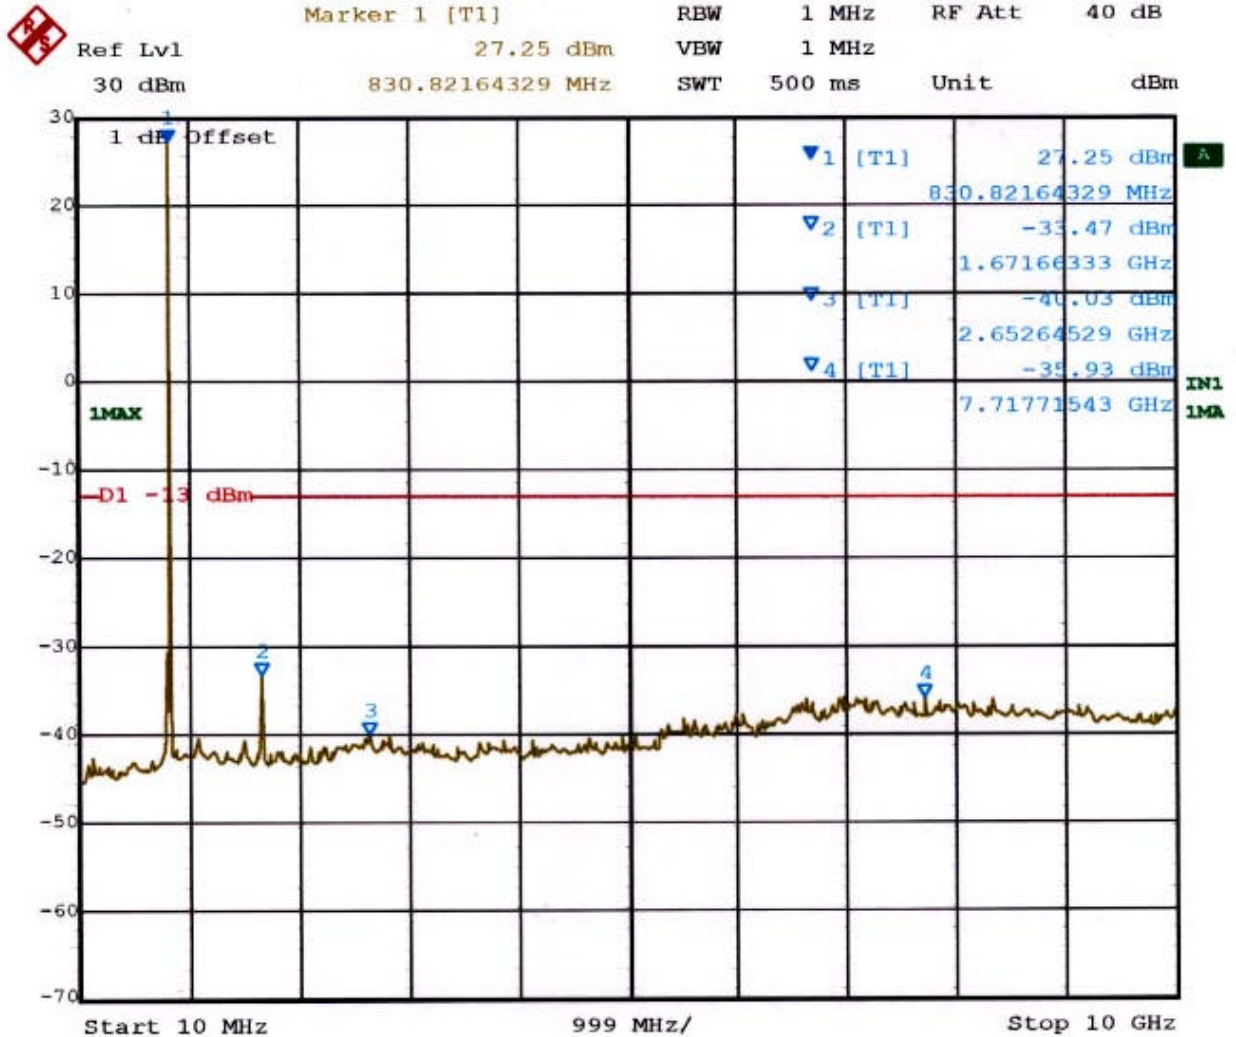

AMPS MODE (0991 CH.) Conducted Spurious

Title: HYUNDAI CURITEL INC. Dual-Mode Phone (FCC ID: PP4DX-22B)
 Comment A: AMPS CHANNEL: 0991
 Date: 14.MAR.2002 07:40:55

AMPS MODE (0383 CH.) Conducted Spurious