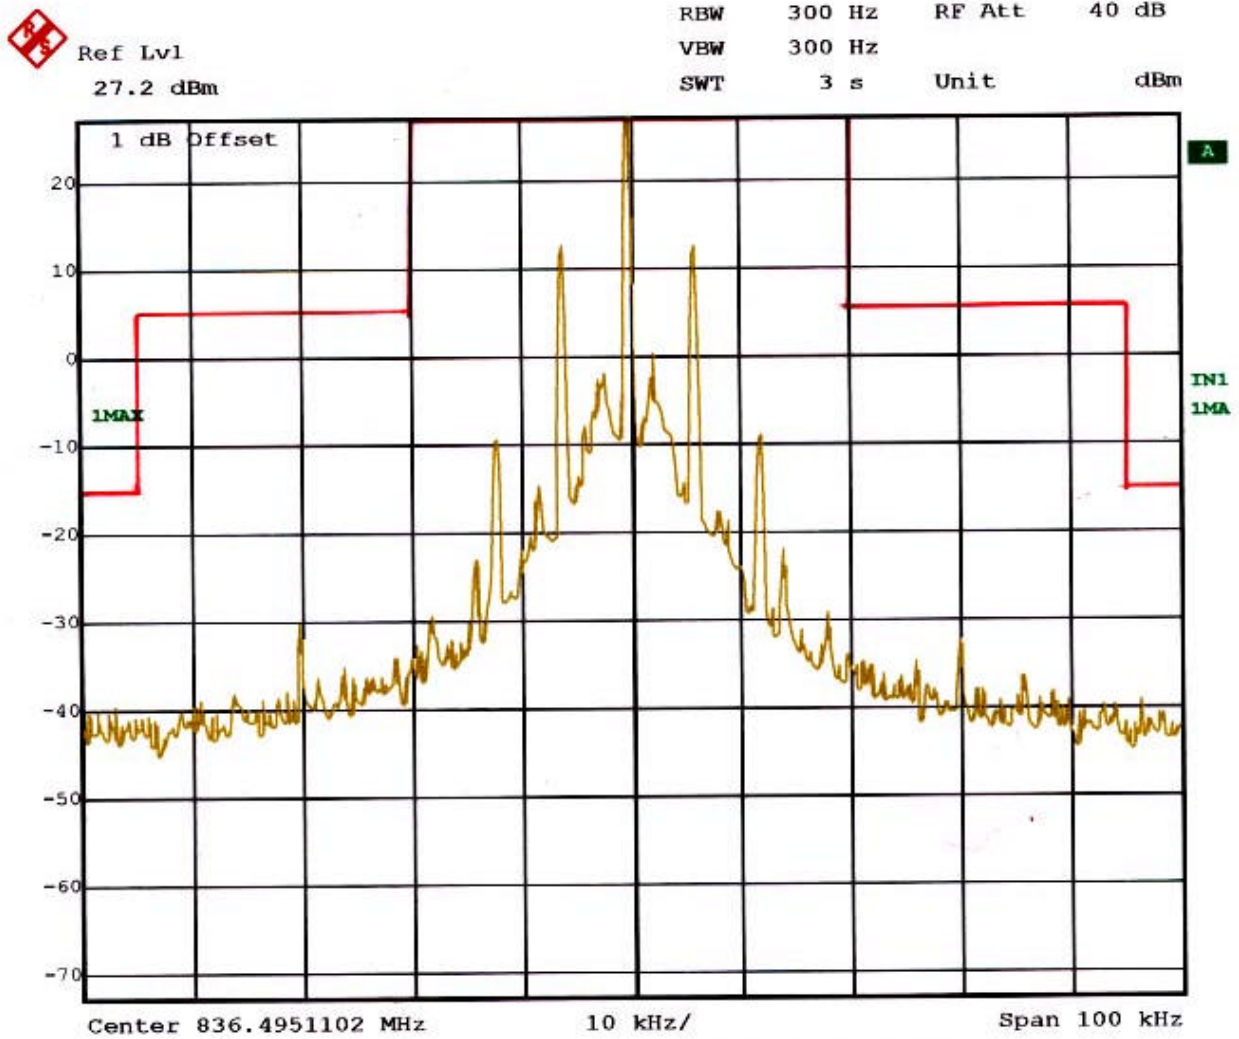

ATTACHMENT D – TEST PLOTS

AMPS MODE (0383 CH.) Test Mode: Unmodulated Signal

Title: HYUNDAI CURITEL INC. TRI-MODE PHONE (FCC ID: PP4DX-22B)
 Comment A: AMPS CHANNEL: 0383 (Unmodulated Signal)
 Date: 21.FEB.2002 20:08:35

AMPS MODE (0383 CH.) Test Mode: SAT

Title: HYUNDAI CURITEL INC. TRI-MODE PHONE (FCC ID: PP4DX-22B)
 Comment A: AMPS CHANNEL: 0383 (SAT)
 Date: 21.FEB.2002 20:11:18

AMPS MODE (0383 CH.) Test Mode: ST

Title: HYUNDAI CURITEL INC. TRI-MODE PHONE (FCC ID: PP4DX-22B)
 Comment A: AMPS CHANNEL: 0383 (ST)
 Date: 21.FEB.2002 20:13:38