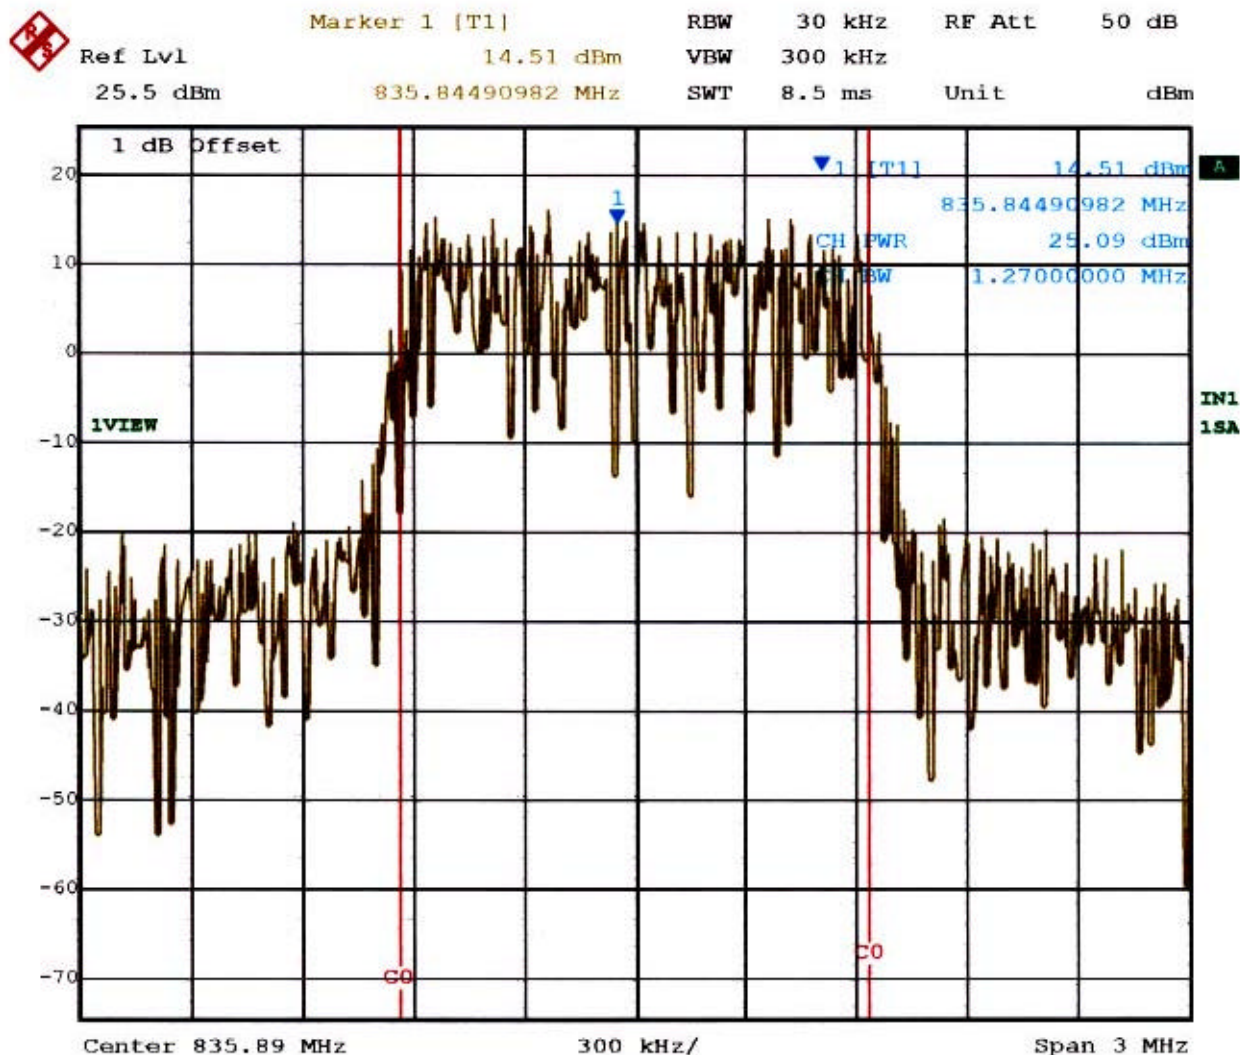

CDMA MODE (0363 CH.) : Channel Power

Title: HYUNDAI CURITEL INC. Dual-Mode Phone(FCC ID: PP4DX-22B)
Comment A: CDMA Channel: 0363
Date: 14.MAR.2002 08:28:26