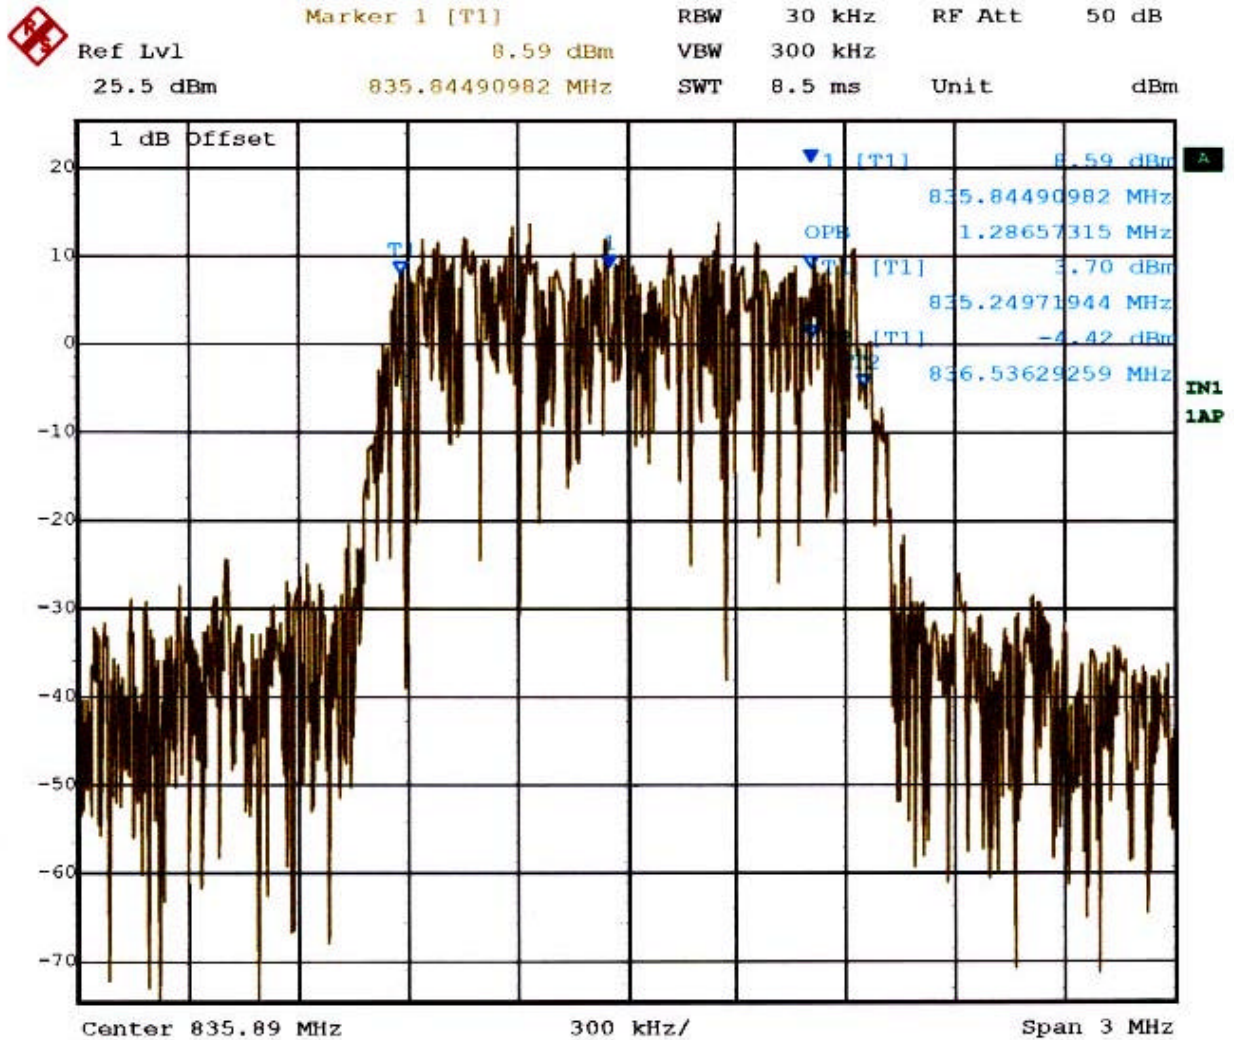

CDMA Mode (0363 CH.) : Occupied Bandwidth

Title: HYUNDAI CURITEL INC. Dual-Mode Phone(FCC ID: PP4DX-22B)
Comment A: CDMA Channel: 0363
Date: 14.MAR.2002 08:25:40