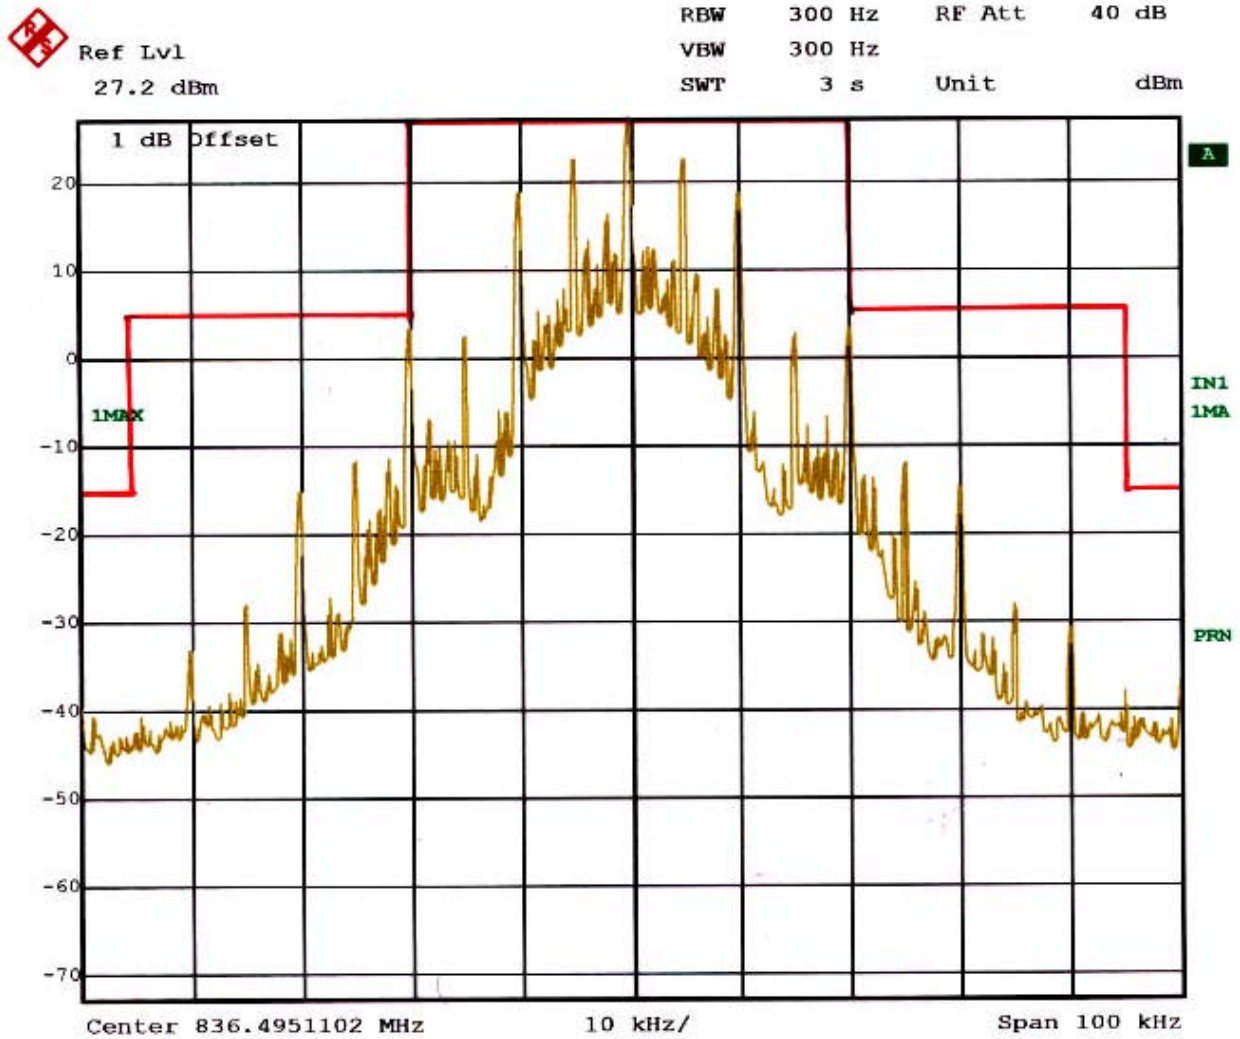

Title: HYUNDAI CURITEL INC. Dual-Mode Phone (FCC ID: PP4DX-22B)
 Comment A: AMPS CHANNEL: 0383 (VOICE)
 Date: 16.MAR.2002 10:03:50

AMPS MODE (0383 CH.) Test Mode: Wide Band Data

Title: HYUNDAI CURITEL INC. TRI-MODE PHONE (FCC ID: PP4DX-22B)
 Comment A: AMPS CHANNEL: 0383 (Wide Band Data)
 Date: 21.FEB.2002 20:23:08