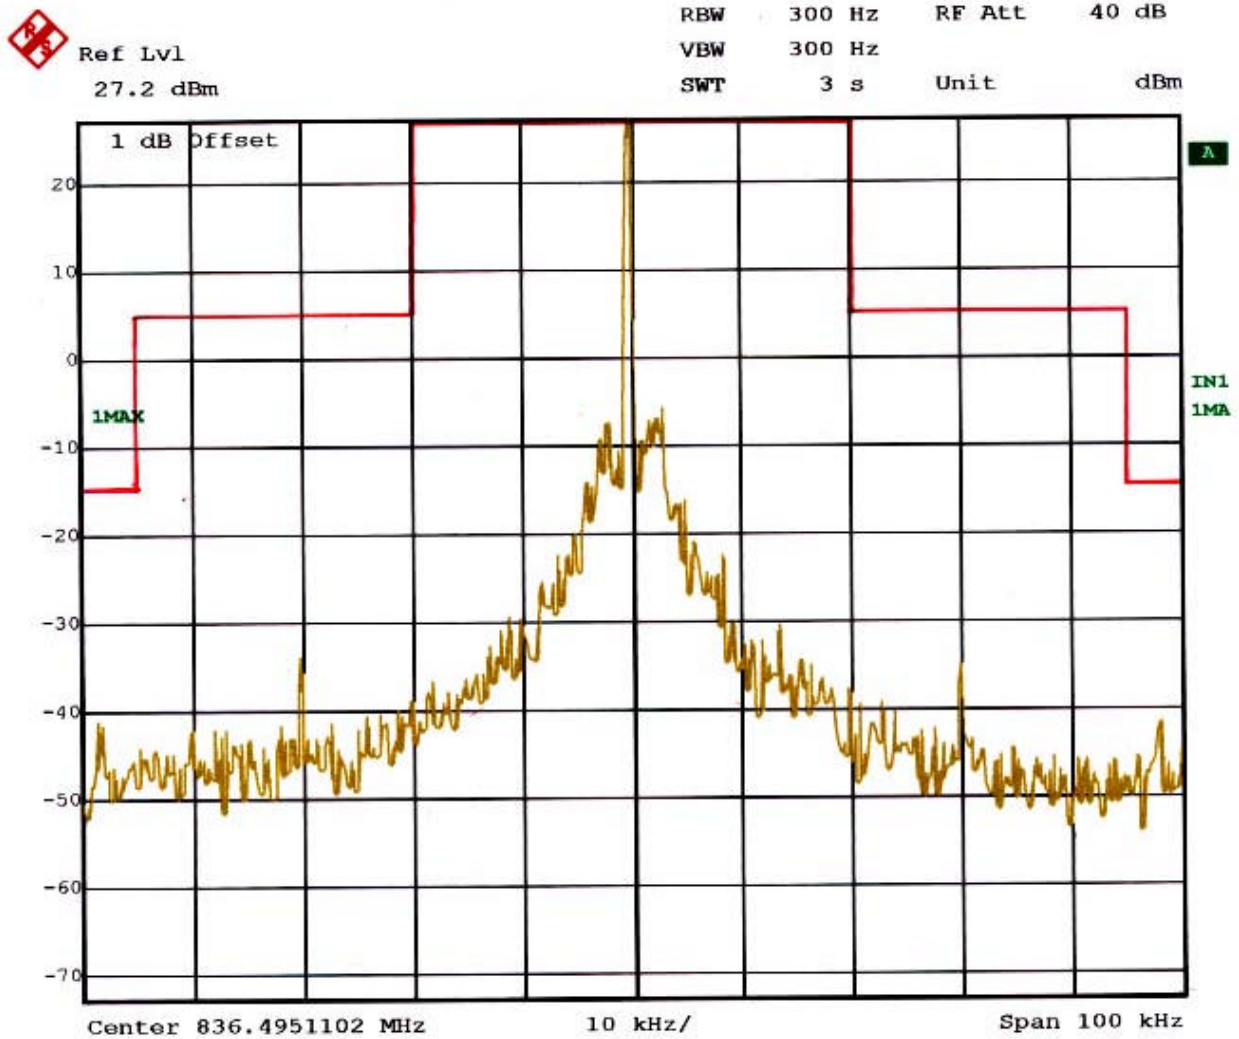

ATTACHMENT D – TEST PLOTS

AMPS MODE (0383 CH.) Test Mode: Unmodulated Signal

Title: HYUNDAI CURITEL INC. TRI-MODE PHONE (FCC ID: PP4DX-22B)
 Comment A: AMPS CHANNEL: 0383 (Unmodulated Signal)
 Date: 21.FEB.2002 20:08:35