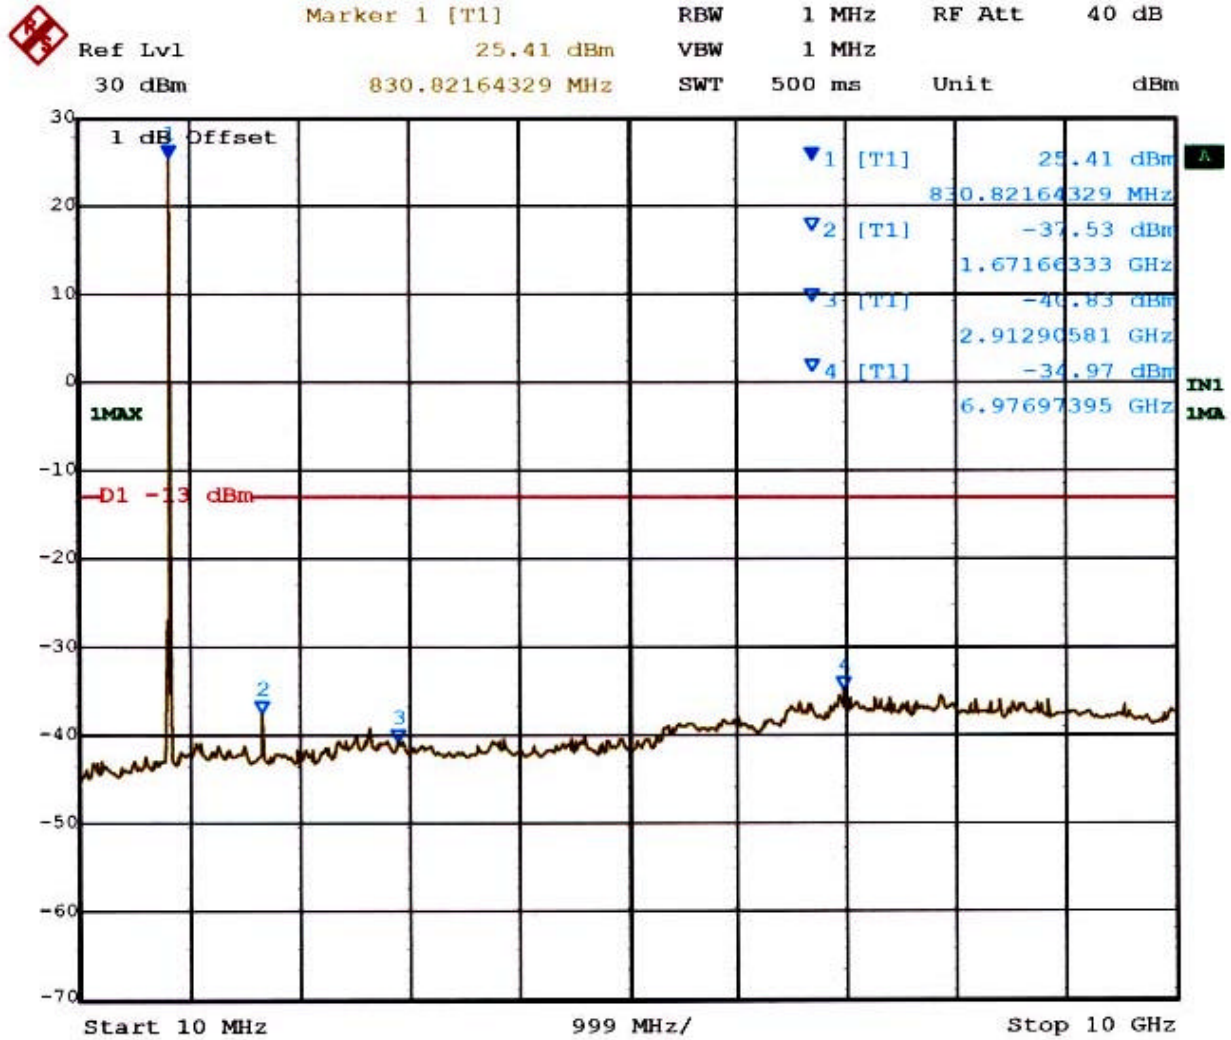

CDMA MODE (1013 CH.) Conducted Spurious

Title: HYUNDAI CURITEL INC. Dual-Mode Phone (FCC ID: PP4DX-22B)
 Comment A: CDMA CHANNEL: 1013
 Date: 14.MAR.2002 07:51:17

CDMA MODE (0363 CH.) Conducted Spurious