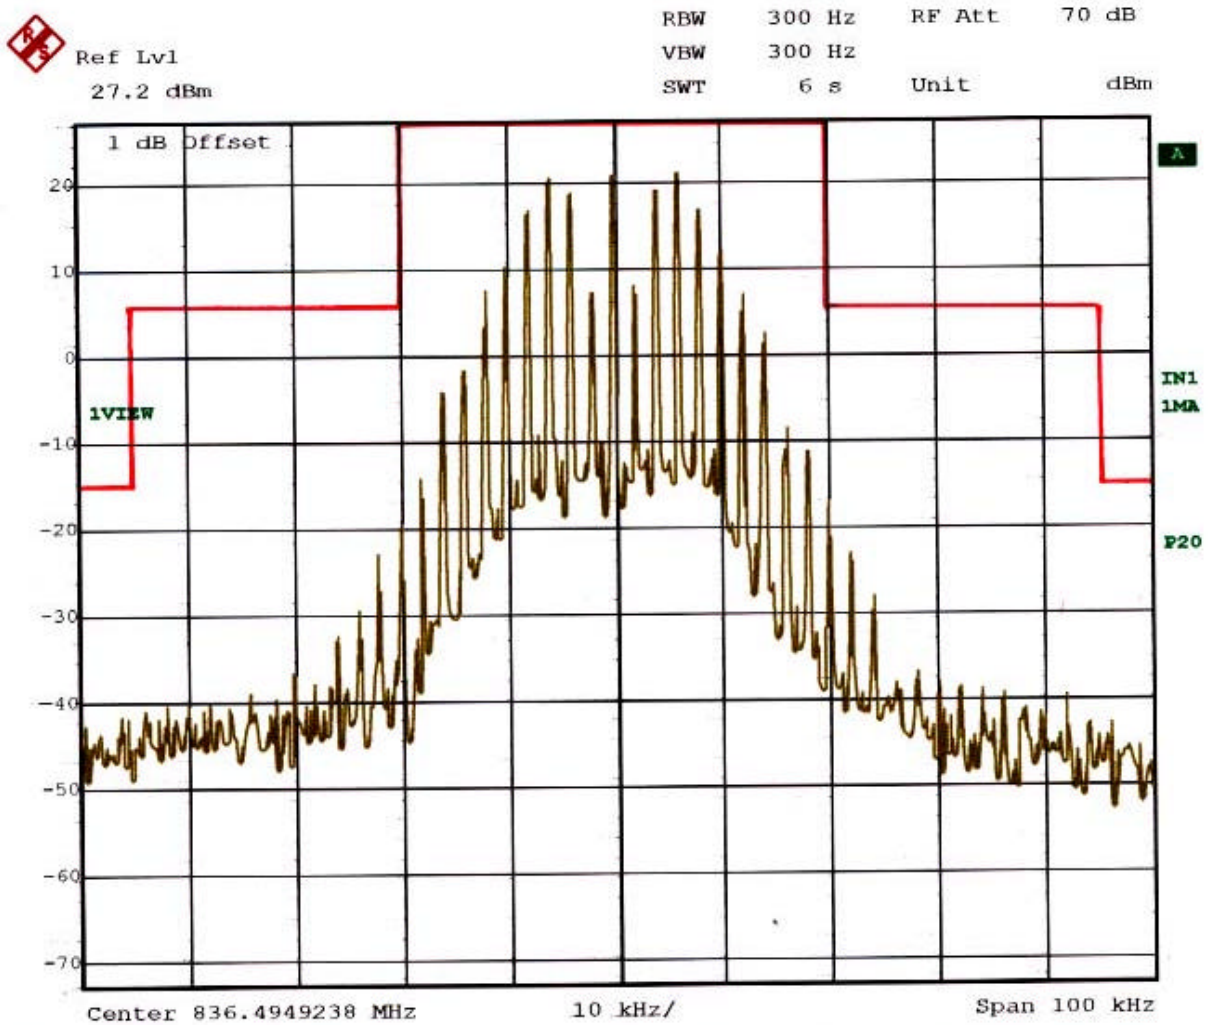

AMPS MODE (0383 CH.) Test Mode: Voice

Title: HYUNDAI CURITEL INC. Dual-Mode Phone (FCC ID: PP4DX-22B)
Comment A: AMPS CHANNEL: 0383 (VOICE)
Date: 16.MAR.2002 10:03:50