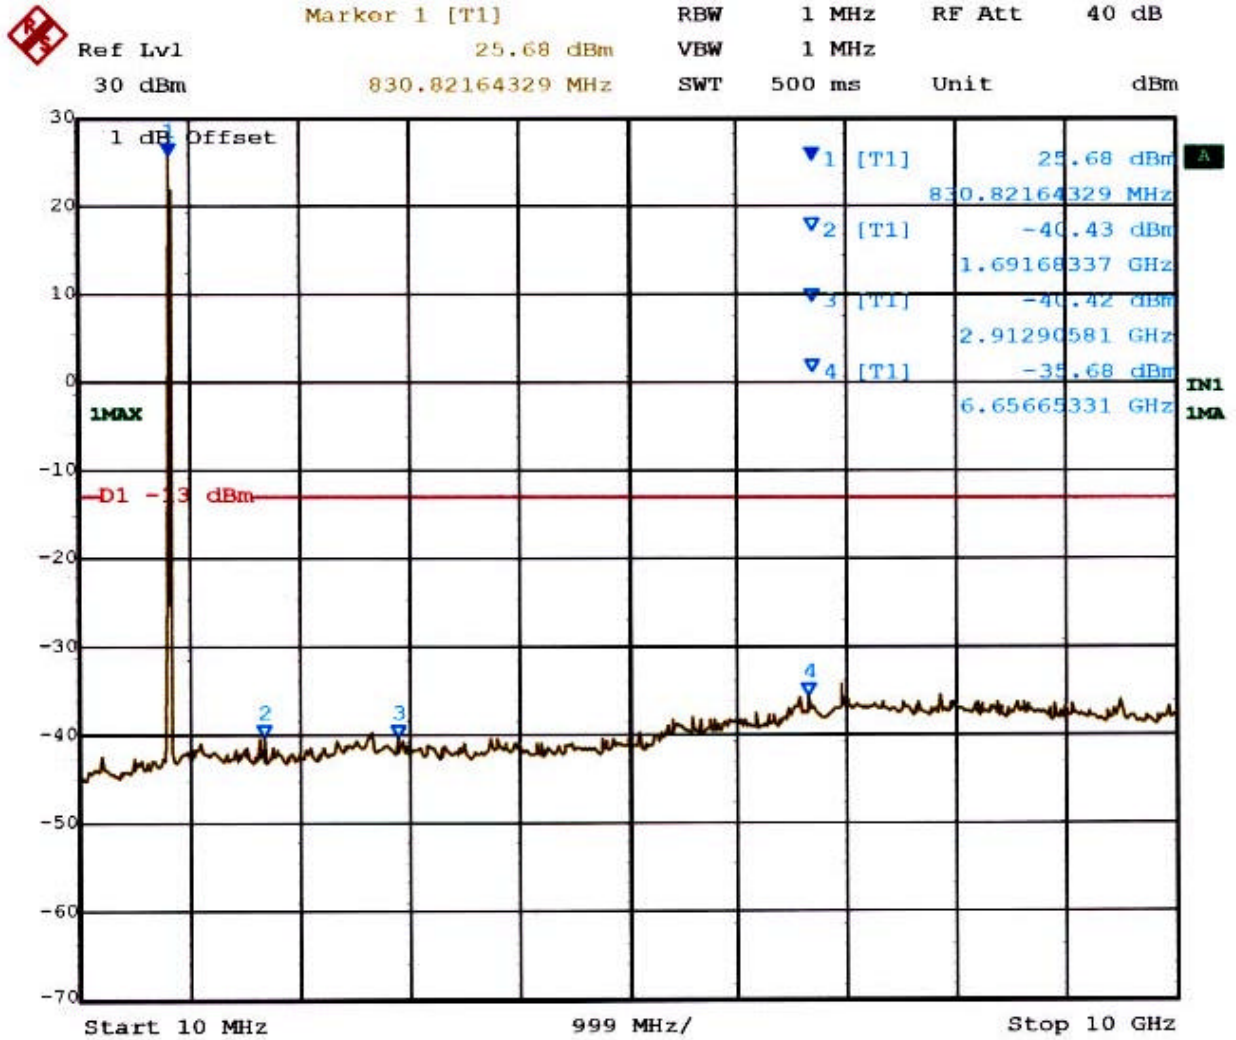

CDMA MODE (0777 CH.) Conducted Spurious

Title: HYUNDAI CURITEL INC. Dual-Mode Phone (FCC ID: PP4DX-22B)
Comment A: CDMA CHANNEL: 0777
Date: 14.MAR.2002 07:54:47