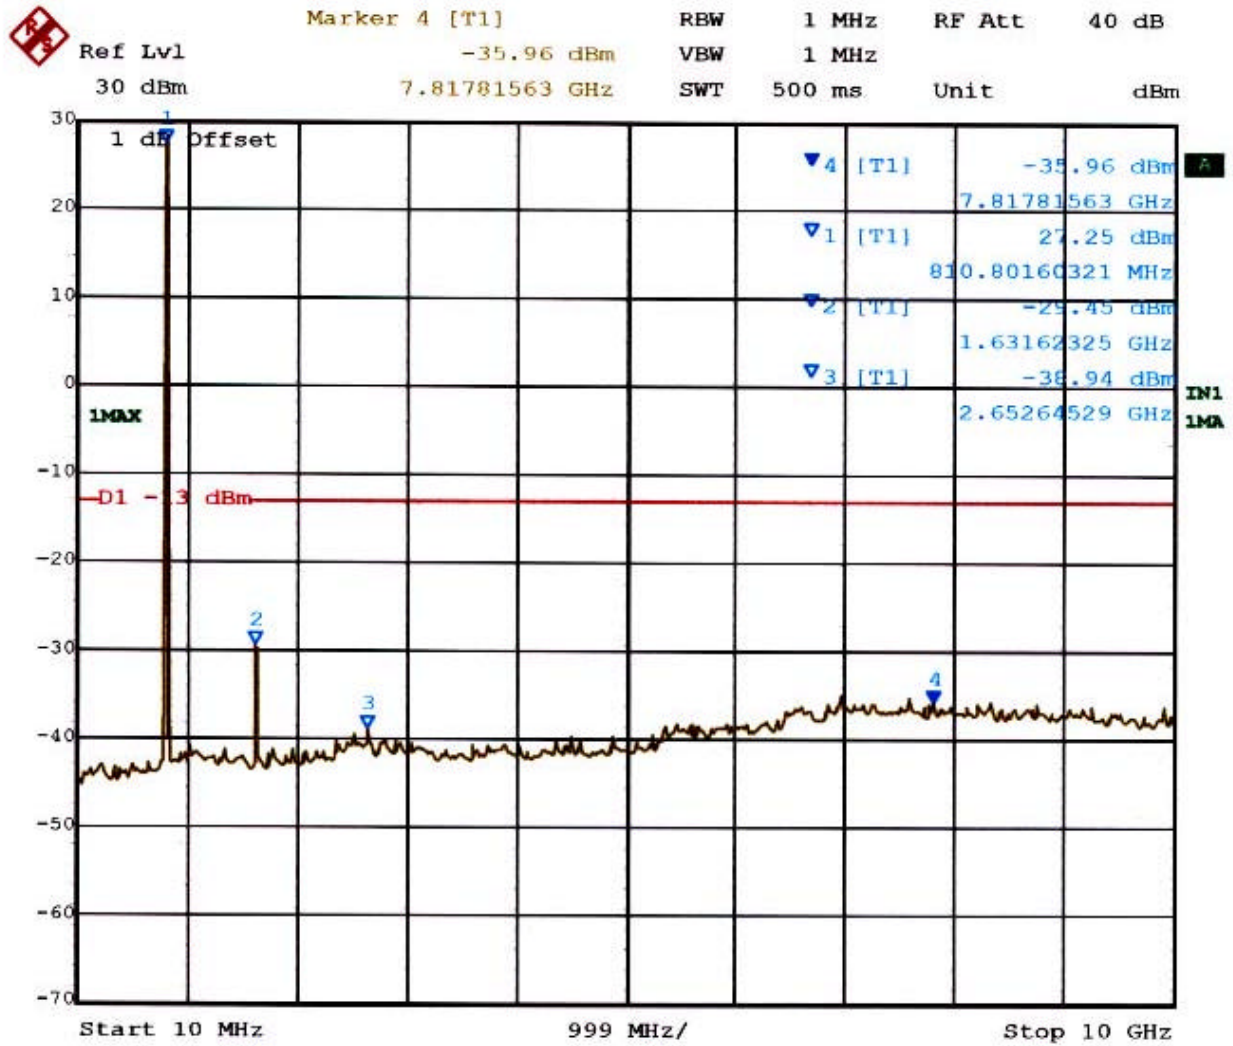

AMPS MODE (0991 CH.) Conducted Spurious

Title: HYUNDAI CURITEL INC. Dual-Mode Phone (FCC ID: PP4DX-22B)
Comment A: AMPS CHANNEL: 0991
Date: 14.MAR.2002 07:40:55