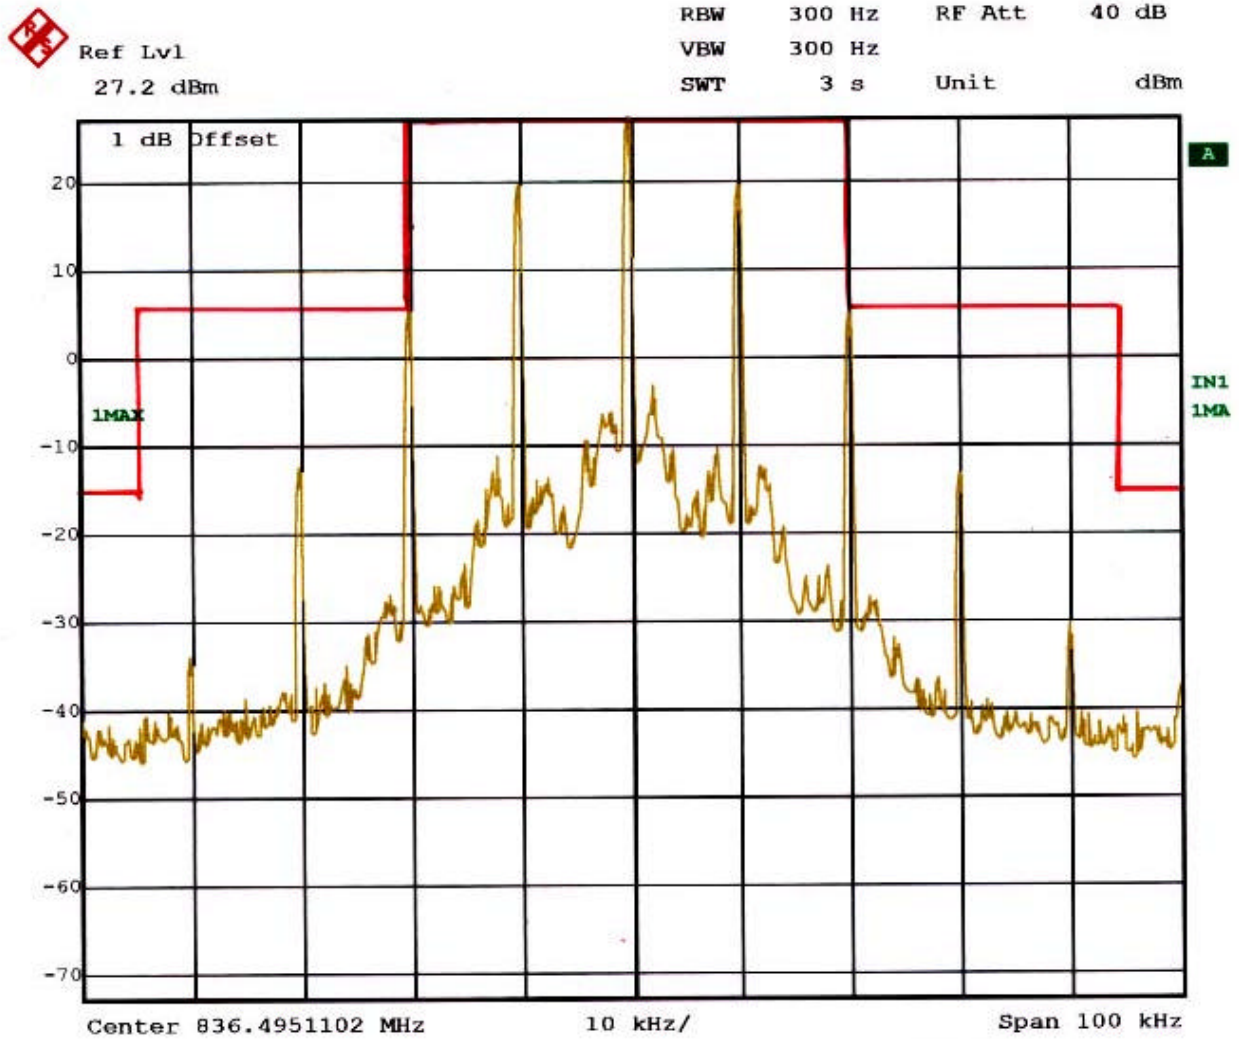

AMPS MODE (0383 CH.) Test Mode: ST

Title: HYUNDAI CURITEL INC. TRI-MODE PHONE (FCC ID: PP4DX-22B)
Comment A: AMPS CHANNEL: 0383 (ST)
Date: 21.FEB.2002 20:13:38