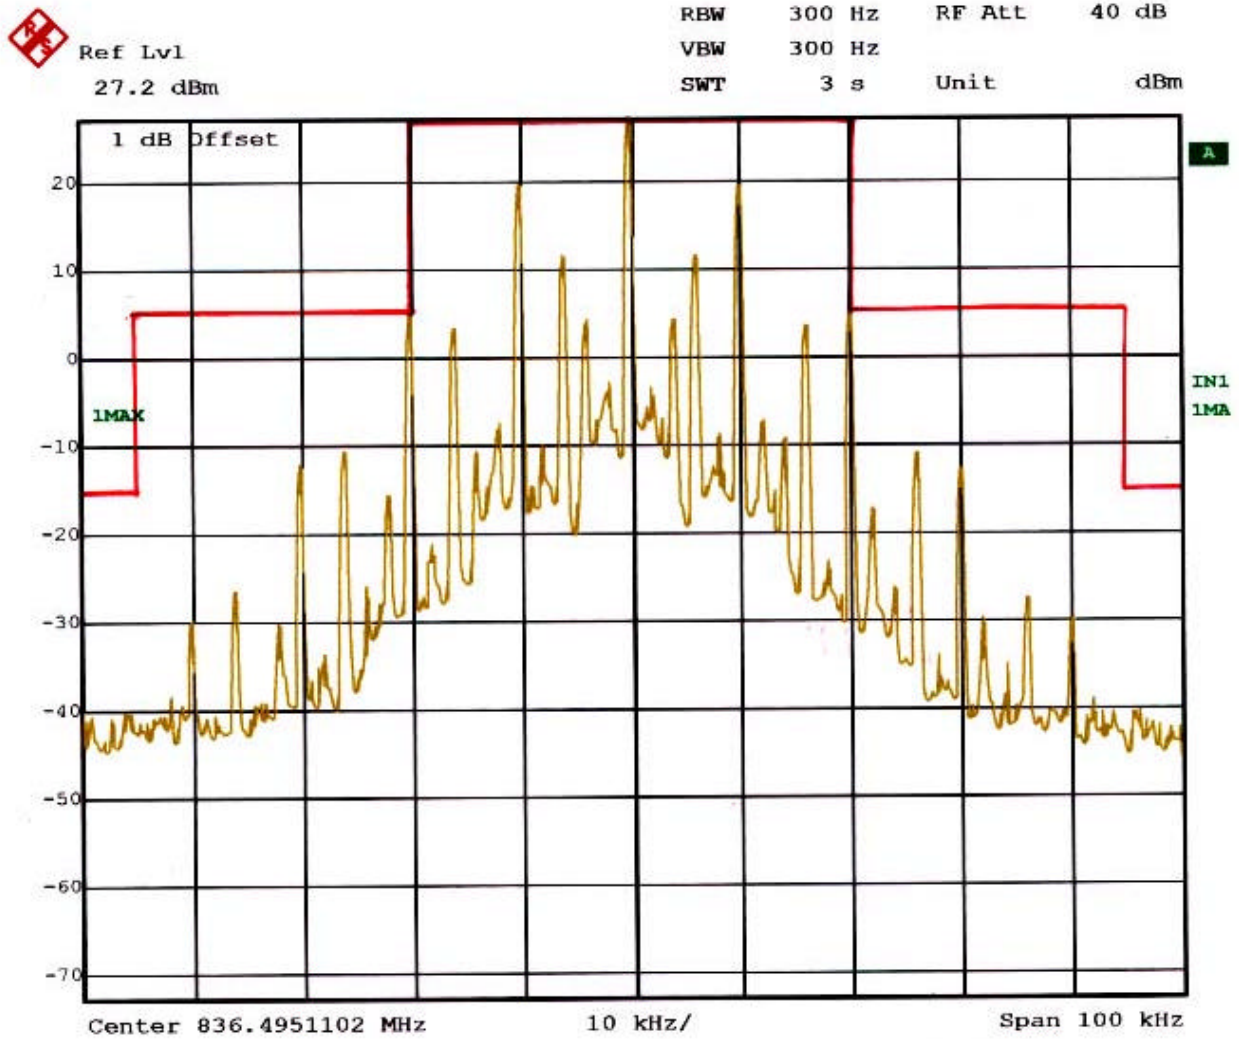

AMPS MODE (0383 CH.) Test Mode: SAT+ST

Title: HYUNDAI CURITEL INC. TRI-MODE PHONE (FCC ID: PP4DX-22B)
Comment A: AMPS CHANNEL: 0383 (SAT+ST)
Date: 21.FEB.2002 20:16:23