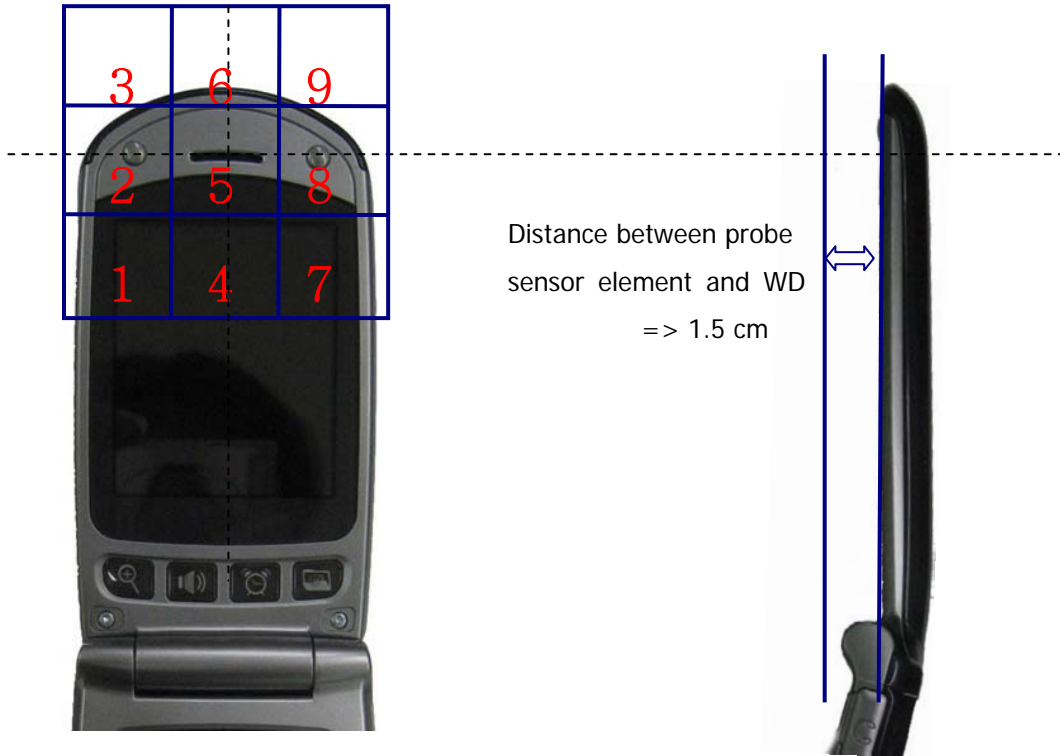

APPENDIX B (HAC TEST SET-UP PHOTO)

■ Test Setup Photo

5 X 5 Scan grid above WD

GSM E-Field WD Scan overlay

GSM H-Field WD Scan overlay