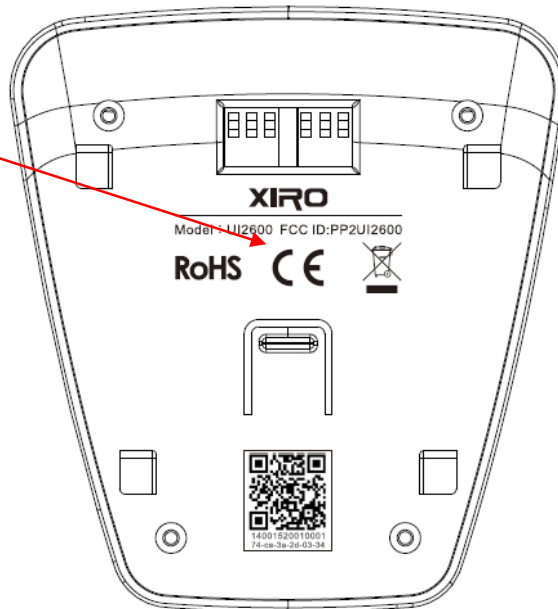

# **EXHIBIT A - FCC ID LABELING AND LOCATION**

---

FCC ID Label

# **XIRO**

Model : UI2600 FCC ID:PP2UI2600

**RoHS**

## **Proposed FCC ID Label Location**

Label Here

The label shown shall be permanently affixed at a conspicuous location on the device and be readily visible to the user at the time purchase (Labeling requirements per 2.925)