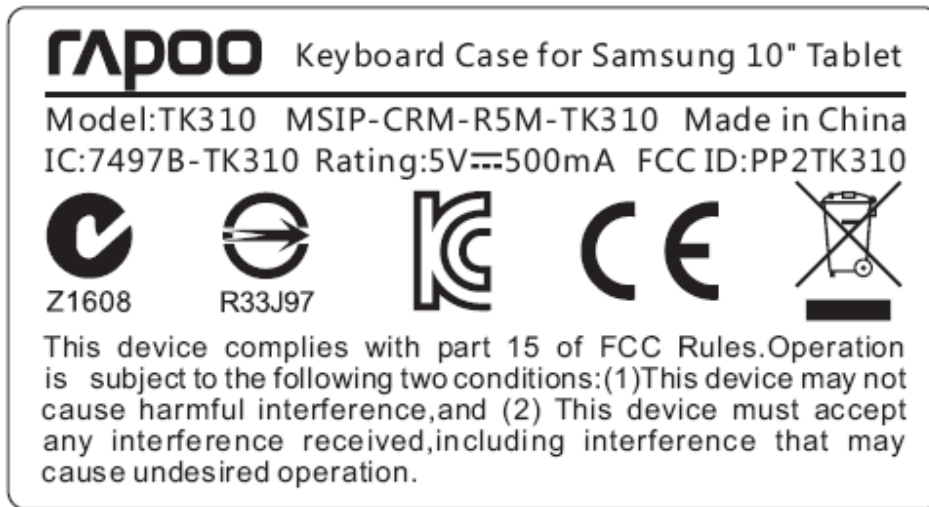

EXHIBIT A - FCC ID LABELING AND LOCATION

FCC ID Label

Proposed FCC ID Label Location

Label Here

The label shown shall be permanently affixed at a conspicuous location on the device and be readily visible to the user at the time purchase (Labeling requirements per 2.925)