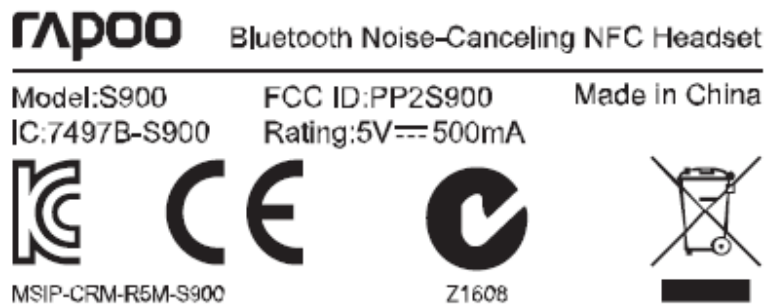

EXHIBIT A - FCC ID LABELING AND LOCATION

FCC ID Label

Proposed FCC ID Label Location

Label Here

The label shown shall be permanently affixed at a conspicuous location on the device and be readily visible to the user at the time purchase (Labeling requirements per 2.925)