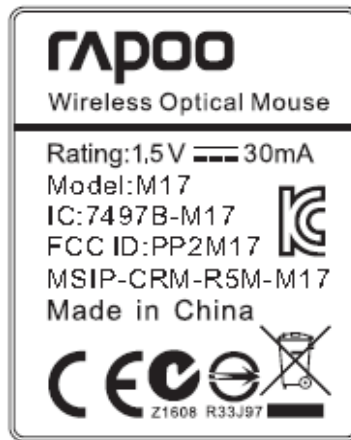

EXHIBIT A - FCC ID LABELING AND LOCATION

FCC ID Label

Proposed FCC ID Label Location

Label here

The label shown shall be permanently affixed at a conspicuous location on the device and be readily visible to the user at the time purchase (Labeling requirements per 2.925)