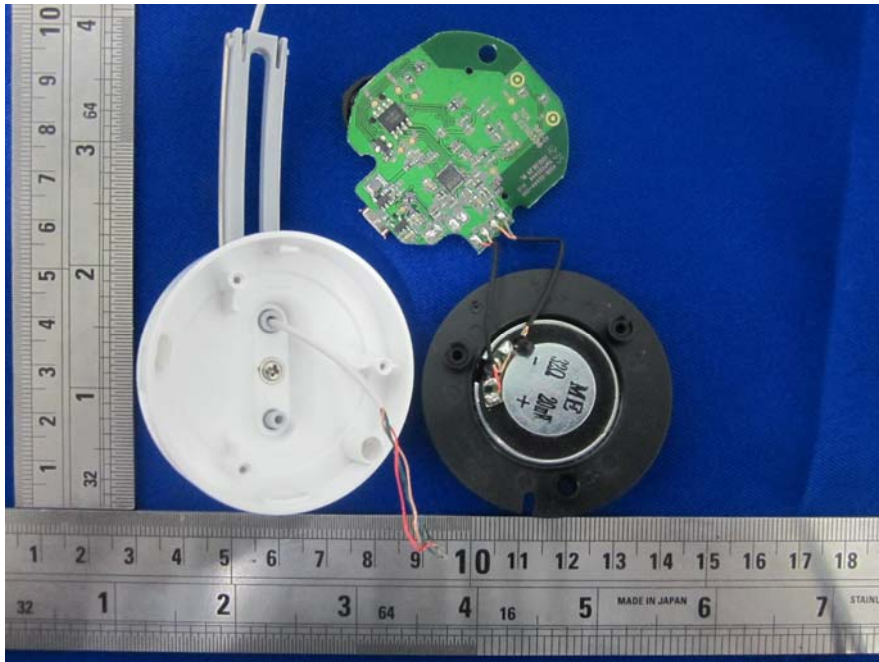

## **EXHIBIT C - EUT INTERNAL PHOTOGRAPHS**

---

**EUT-Uncover View**

**EUT- Left Headset Uncover View**

**EUT- Left Headset All Cover Off View**

**EUT -Main Board Top View**

**EUT –Main Board Bottom View**

**EUT – Antenna 1 View**

**EUT – Antenna 2 View**

**EUT- Right Headset Uncover View**

**EUT- Right Headset Battery Off View**

**EUT – Speaker Top View**

**EUT – Speaker Bottom View**

**EUT – Battery Top View**

**EUT –Battery Bottom View**