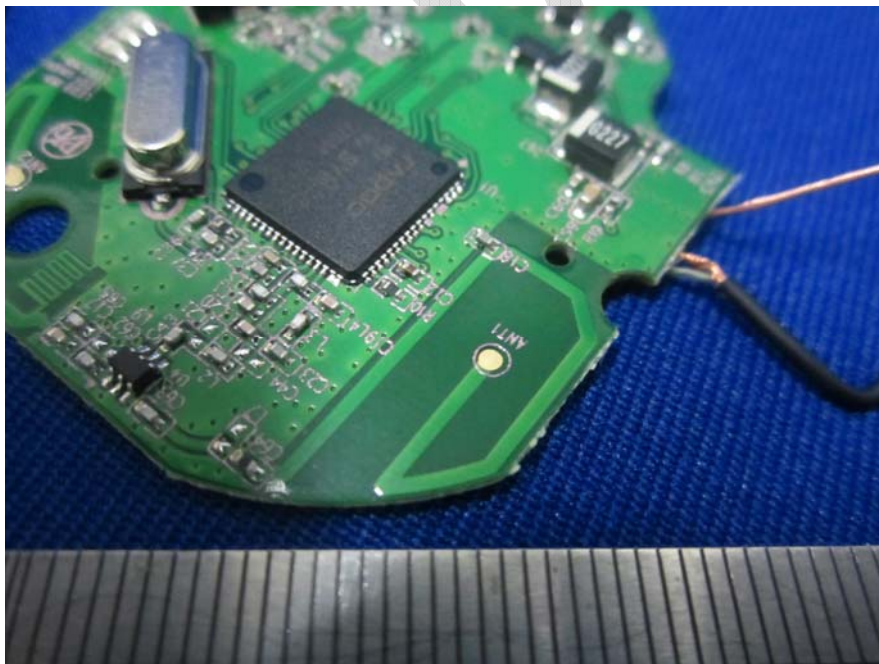

## **EXHIBIT C - EUT INTERNAL PHOTOGRAPHS**

---

**EUT-Uncover View**

**EUT- Left Headset Uncover View**

**EUT- Left Headset All Cover Off View**

**EUT -Main Board Top View**

**EUT –Main Board Bottom View**

**EUT – Antenna 1 View**

**EUT – Antenna 2 View**

**EUT- Right Headset Uncover View**

**EUT- Right Headset Battery Off View**

**EUT – Speaker Top View**

**EUT – Speaker Bottom View**

**EUT – Battery Top View**

**EUT –Battery Bottom View**