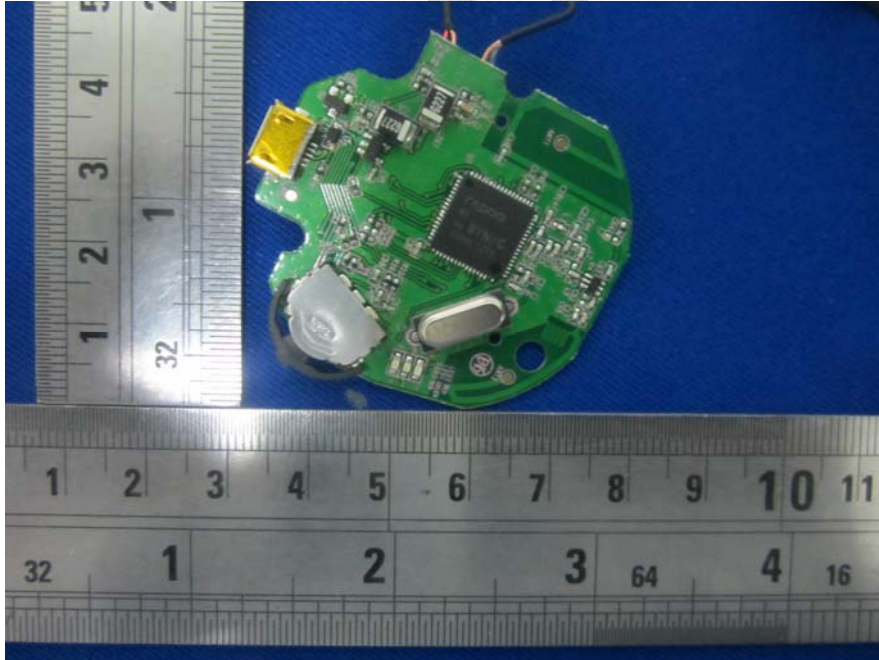

## **EXHIBIT C - EUT INTERNAL PHOTOGRAPHS**

---

**EUT-Uncover View**

**EUT- Left Headset Uncover View**

**EUT- Left Headset All Cover Off View**

**EUT -Main Board Top View**

**EUT –Main Board Bottom View**

**EUT – Antenna 1 View**

**EUT – Antenna 2 View**

**EUT- Right Headset Uncover View**

**EUT- Right Headset Battery Off View**

**EUT – Speaker Top View**

**EUT – Speaker Bottom View**

**EUT – Battery Top View**

**EUT –Battery Bottom View**