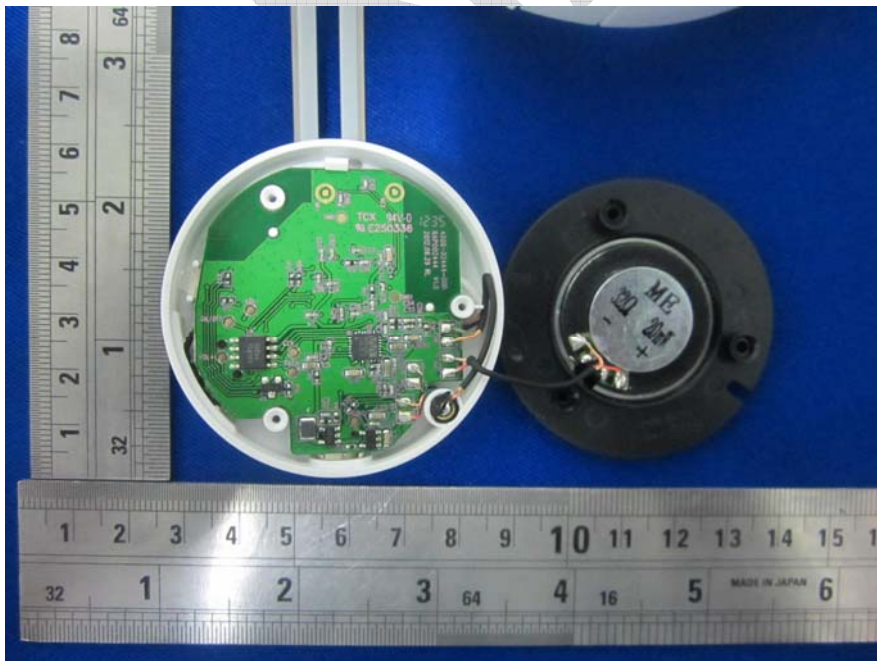

## **EXHIBIT C - EUT INTERNAL PHOTOGRAPHS**

---

**EUT-Uncover View**

**EUT- Left Headset Uncover View**

**EUT- Left Headset All Cover Off View**

**EUT -Main Board Top View**

**EUT –Main Board Bottom View**

**EUT – Antenna 1 View**

**EUT – Antenna 2 View**

**EUT- Right Headset Uncover View**

**EUT- Right Headset Battery Off View**

**EUT – Speaker Top View**

**EUT – Speaker Bottom View**

**EUT – Battery Top View**

**EUT –Battery Bottom View**