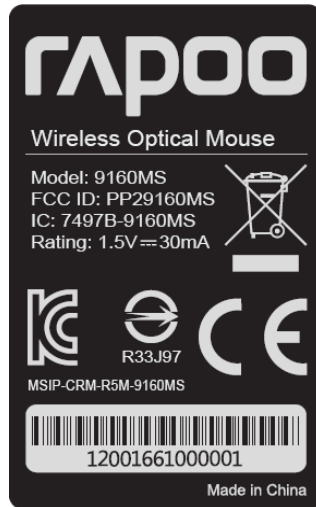

EXHIBIT A - FCC ID LABELING AND LOCATION

FCC ID Label

FCC ID Label Location

The label shown shall be permanently affixed at a conspicuous location on the device and be readily visible to the user at the time purchase (Labeling requirements per 2.925)