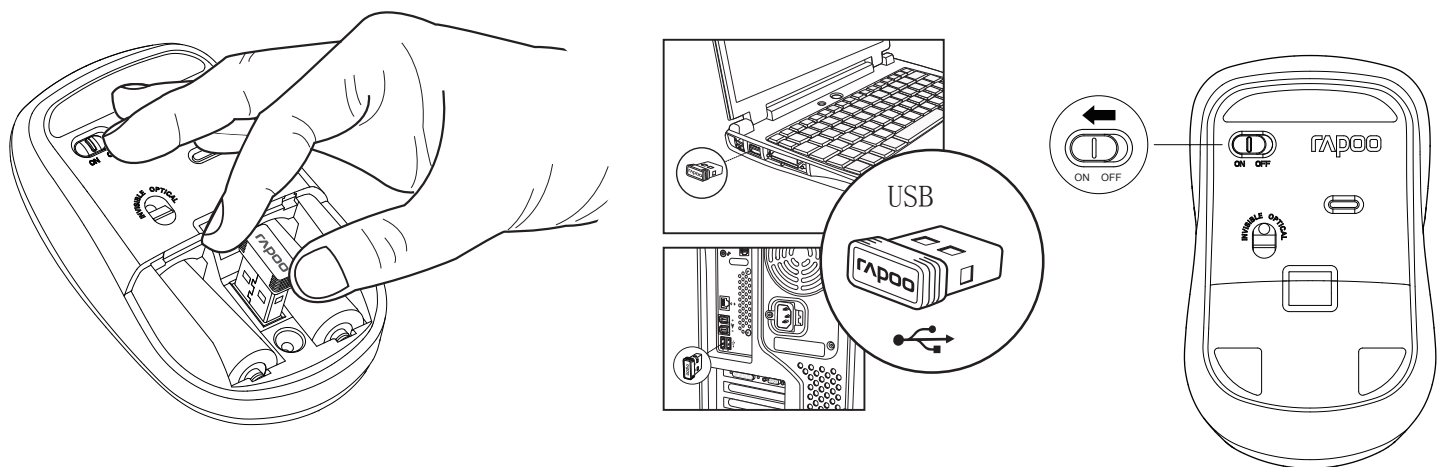

# 6610

Double Mode Optical Mouse  
Quick Start Guide(A.1)

The ultimate wireless   
**rapoo**

1

2