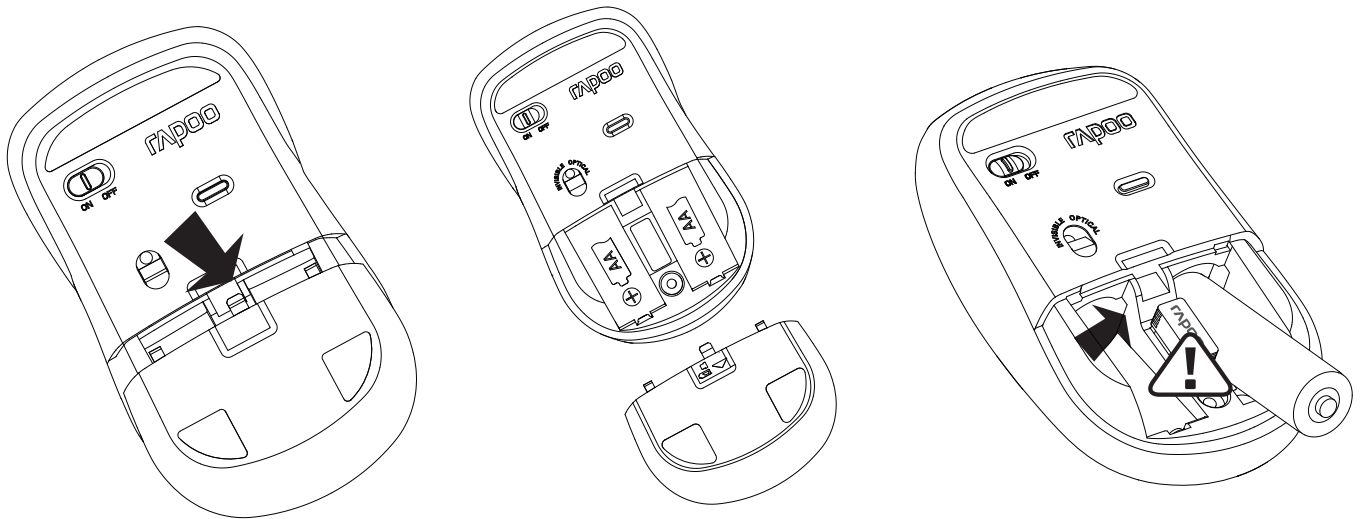

# 6610

Double Mode Optical Mouse  
Quick Start Guide(A.1)

The ultimate wireless   
**rapoo**

1

2