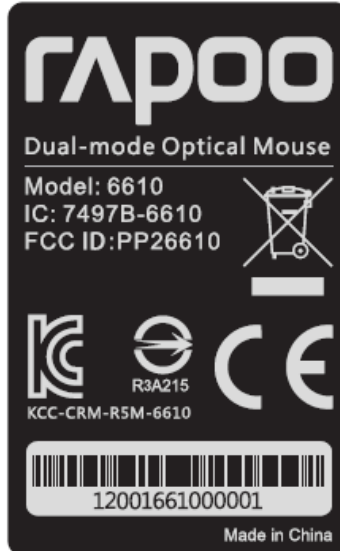

## EXHIBIT A - FCC ID LABELING AND LOCATION

---

### FCC ID Label

### FCC ID Label Location

The label shown shall be permanently affixed at a conspicuous location on the device and be readily visible to the user at the time purchase (Labeling requirements per 2.925)