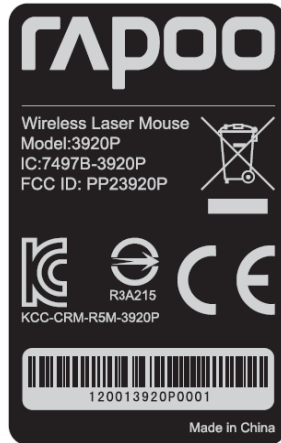

## EXHIBIT A - FCC ID LABELING AND LOCATION

---

### FCC ID Label

### FCC ID Label Location

Label here

The label shown shall be permanently affixed at a conspicuous location on the device and be readily visible to the user at the time purchase (Labeling requirements per 2.925)