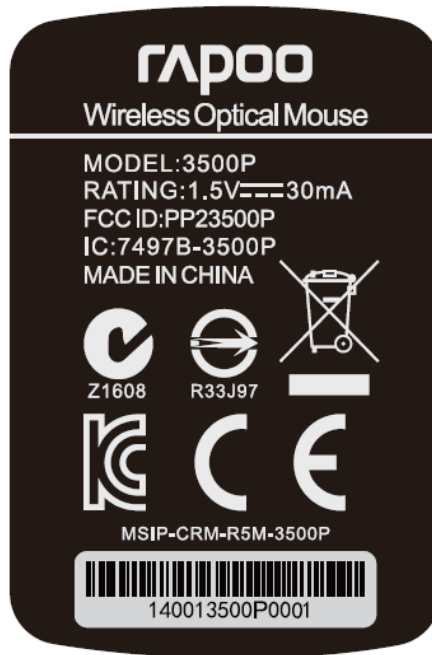

## EXHIBIT A - FCC ID LABELING AND LOCATION

### FCC ID Label

### Proposed FCC ID Label Location

Label here

The label shown shall be permanently affixed at a conspicuous location on the device and be readily visible to the user at the time purchase (Labeling requirements per 2.925)