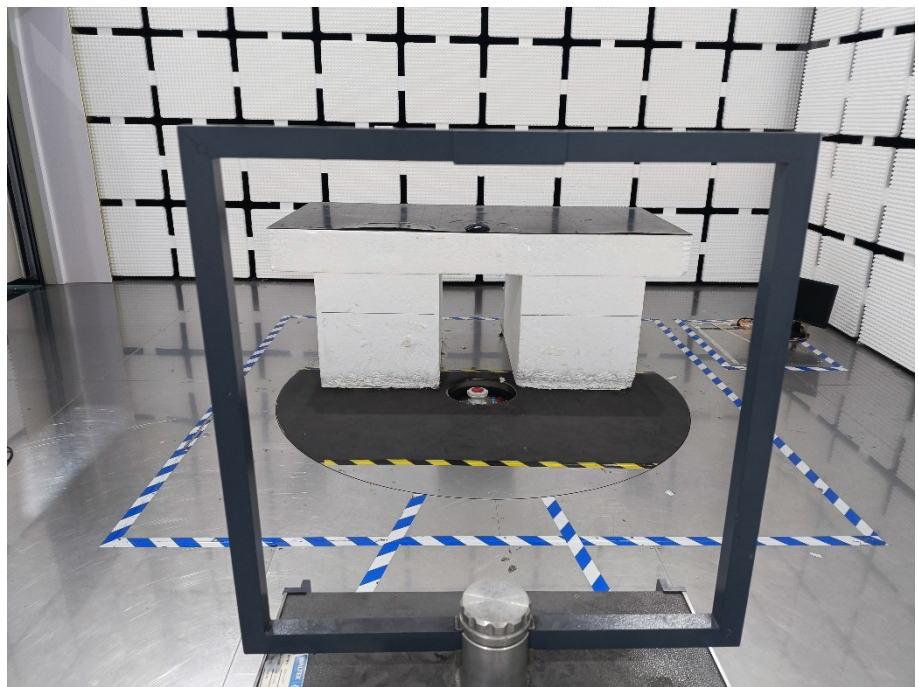

EXHIBIT 4 - TEST SETUP PHOTOGRAPHS

Conducted Emission Test Setup

Radiation Emission Test Setup (Below 30MHz)

Radiation Emission Test Setup (30MHz to 1GHz)

Radiation Emission Test Setup (1GHz to 18GHz)

**Radiation Emission Test
Setup (Above 18GHz)**