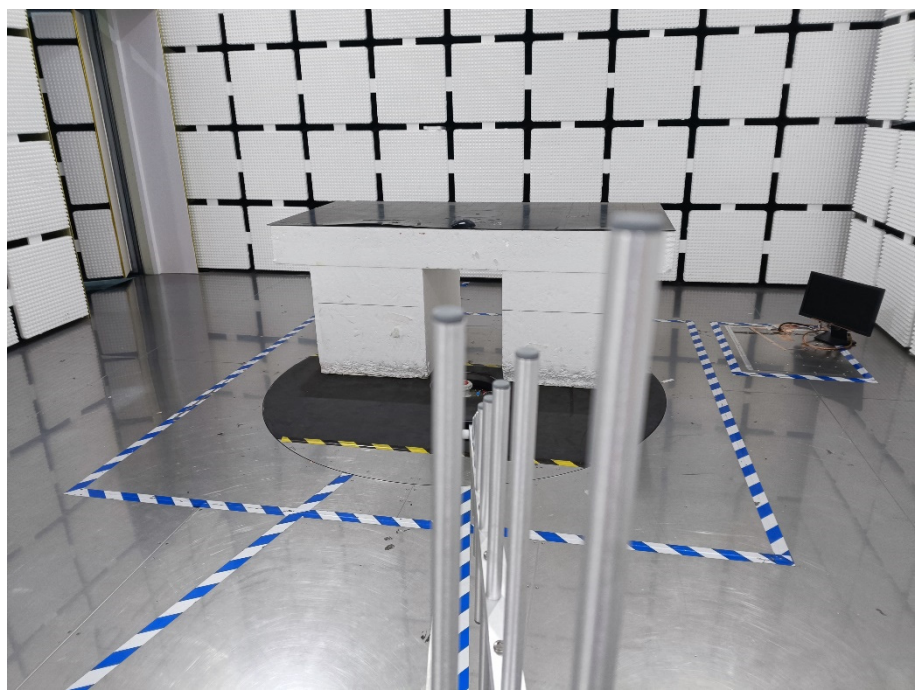

EXHIBIT 4 - TEST SETUP PHOTOGRAPHS

Conducted Emission Test Setup

Radiation Emission Test Setup (Below 30MHz)

Radiation Emission Test Setup (30MHz to 1GHz)

Radiation Emission Test Setup (1GHz to 18GHz)

**Radiation Emission Test
Setup (Above 18GHz)**