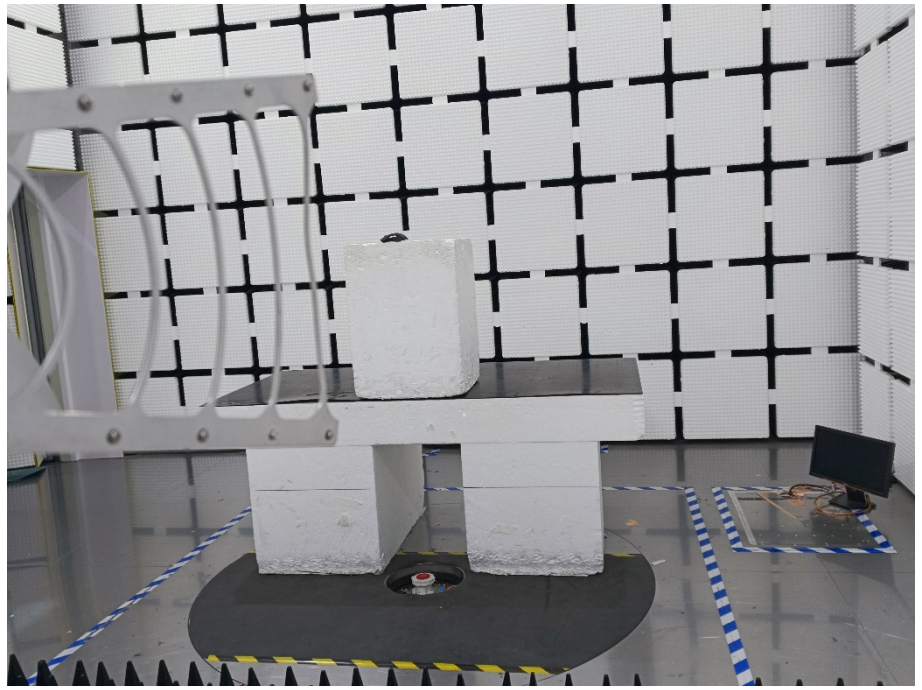

EXHIBIT 4 - TEST SETUP PHOTOGRAPHS

Conducted Emission Test Setup

Radiation Emission Test Setup (Below 30MHz)

Radiation Emission Test Setup (30MHz to 1GHz)

Radiation Emission Test Setup (1GHz to 18GHz)

**Radiation Emission Test
Setup (Above 18GHz)**