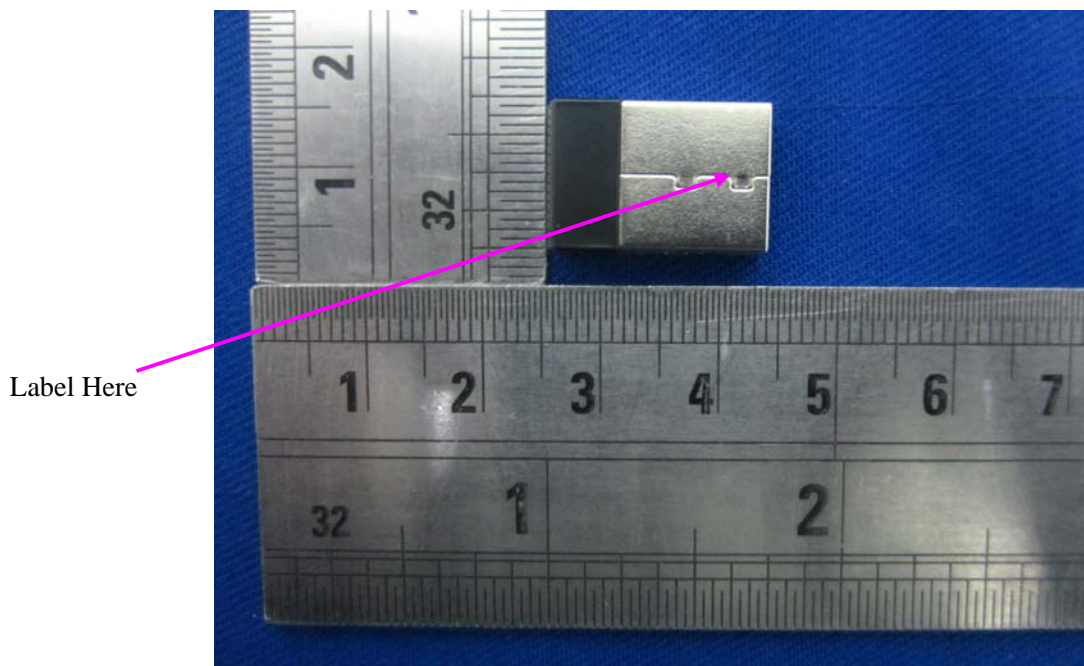

## **EXHIBIT A - FCC ID LABELING AND LOCATION**

---

### **FCC ID Label**

Model:03055  
FCC ID:PP203055  
IC:7497B-03055

### **Proposed FCC ID Label Location**

The label shown shall be permanently affixed at a conspicuous location on the device and be readily visible to the user at the time purchase (Labeling requirements per 2.925)