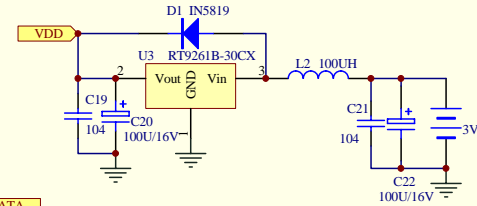

FCC ID: PP2010210

Title		6004	
Size	Number	Revision	01
A4	MLK0020		
Date:	31-May-2003	Sheet of	1 of 1
File:	D:\李昌勇\Sheet41.DDB	Drawn By:	李昌勇