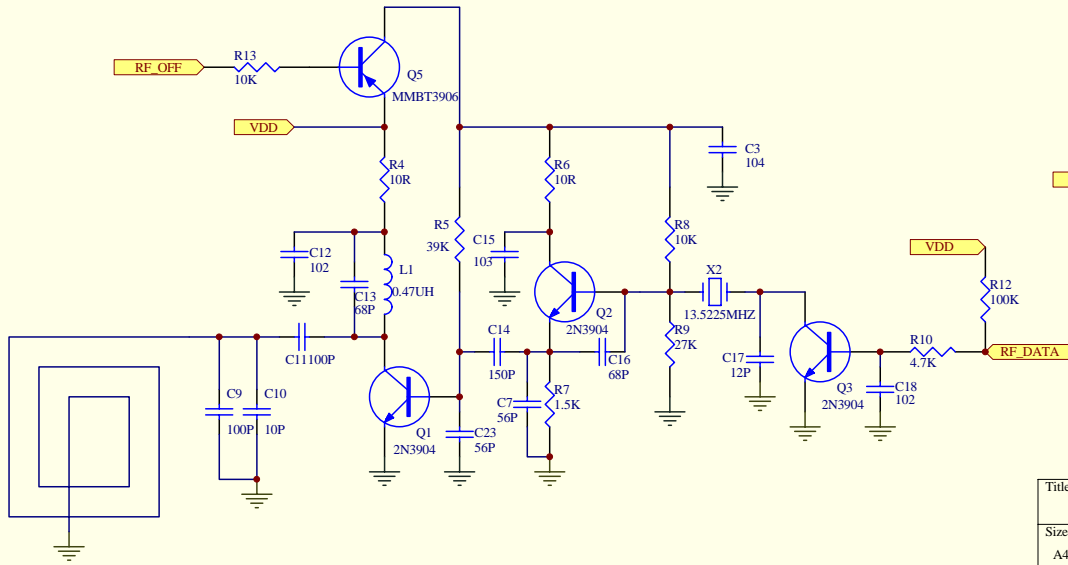

FCC ID: PP2010210

Title		6004	
Size	Number	Revision	01
A4	MLK0020		
Date:	31-May-2003	Sheet of	1 of 1
File:	D:\李昌勇\Sheet41.DDB	Drawn By:	李昌勇