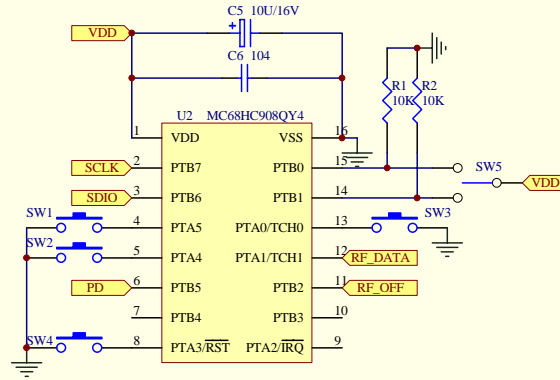

FCC ID: PP2010210

Title		6004	
Size	Number	Revision	01
A4	MLK0020		
Date:	31-May-2003	Sheet of	1 of 1
File:	D:\李昌勇\Sheet41.DDB	Drawn By:	李昌勇