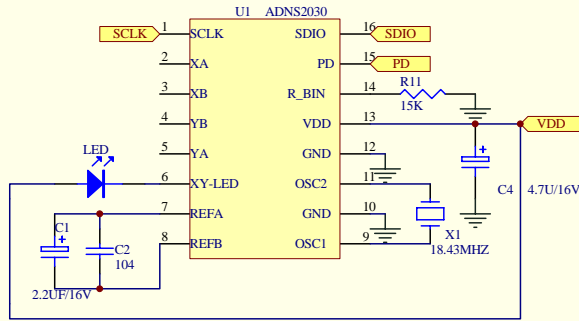

FCC ID: PP2010210

Title		6004	
Size	Number	Revision	01
A4	MLK0020		
Date:	31-May-2003	Sheet of	1 of 1
File:	D:\李昌勇\Sheet41.DDB	Drawn By:	李昌勇