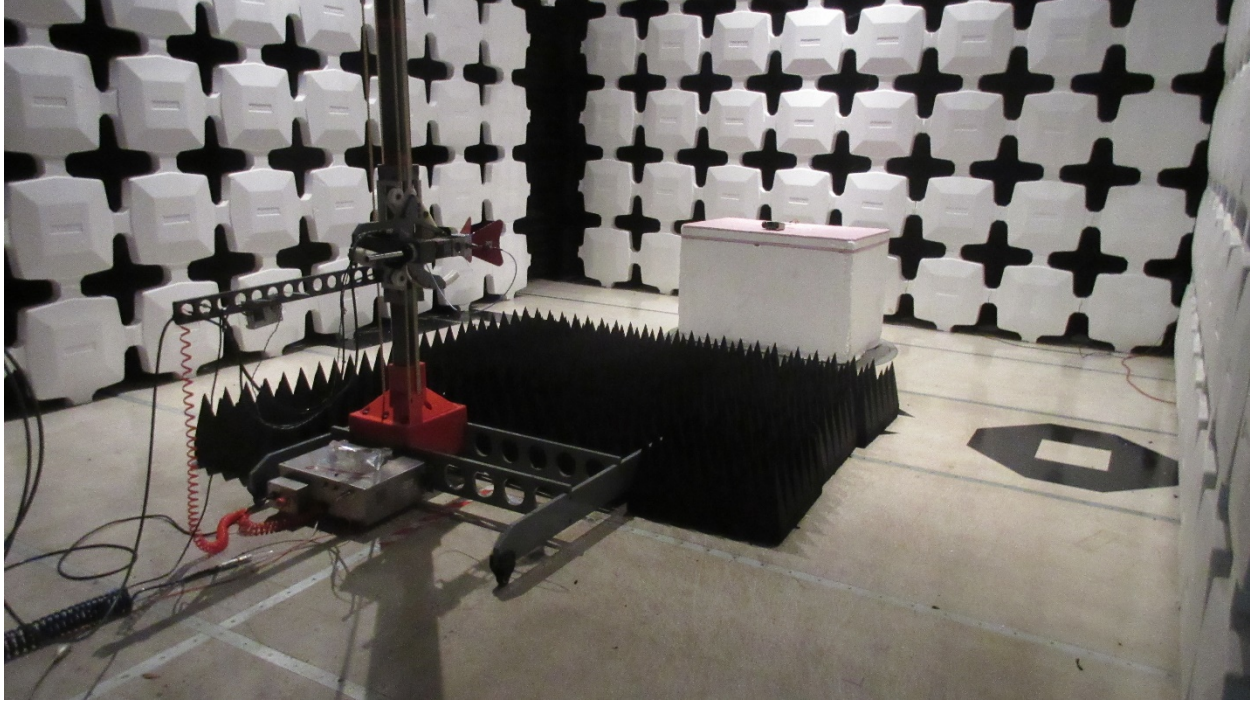

ANNEX B – Test Setup Photograph Exhibit

Wisycm SRL
Model: RPU500
FCC ID: POURPU500

Conducted Test Setup

Radiated Testing, Table Setup #1

Radiated Testing, Table Setup #2

Radiated Testing, Below 1 GHz #1

Radiated Testing, Below 1 GHz #2

Radiated Testing, Above 1 GHz #1

Radiated Testing, Above 1 GHz #2

Frequency Stability Testing #1

Frequency Stability Testing #2