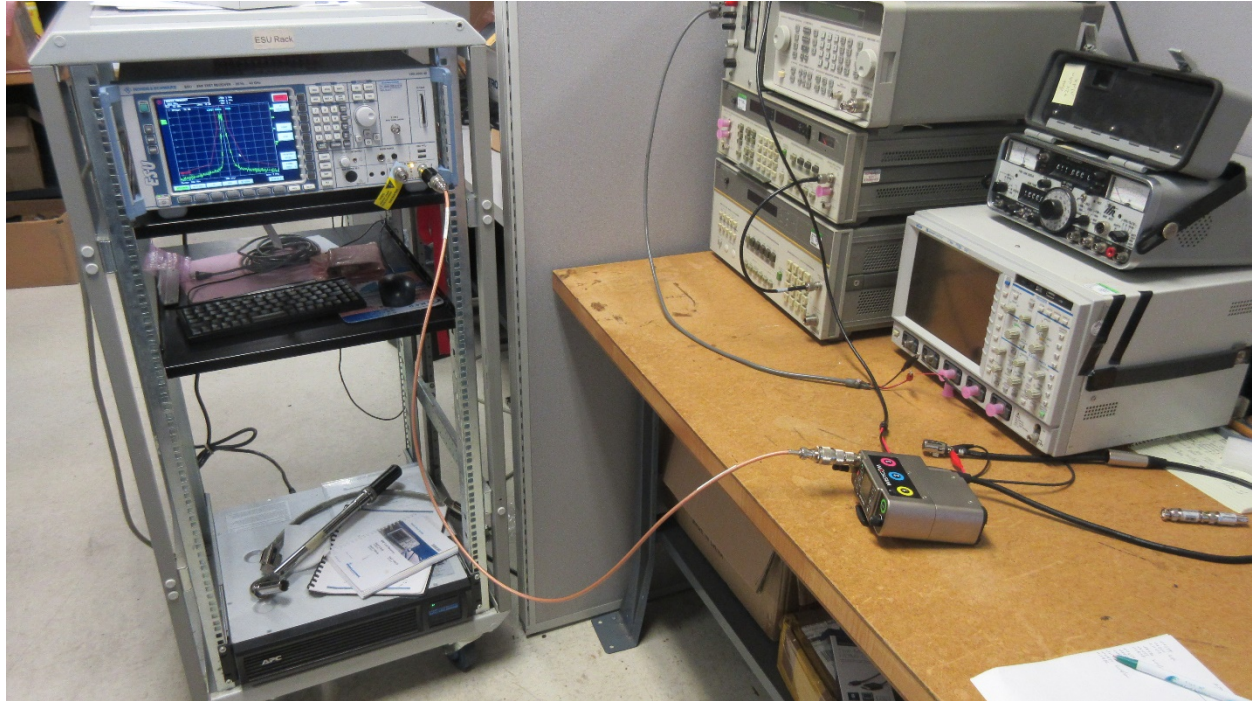

ANNEX B – Test Setup Photograph Exhibit

Wisycm SRL
Model: RPU500
FCC ID: POURPU500

Conducted Test Setup

Radiated Testing, Table Setup #1

Radiated Testing, Table Setup #2

Radiated Testing, Below 1 GHz #1

Radiated Testing, Below 1 GHz #2

Radiated Testing, Above 1 GHz #1

Radiated Testing, Above 1 GHz #2

Frequency Stability Testing #1

Frequency Stability Testing #2