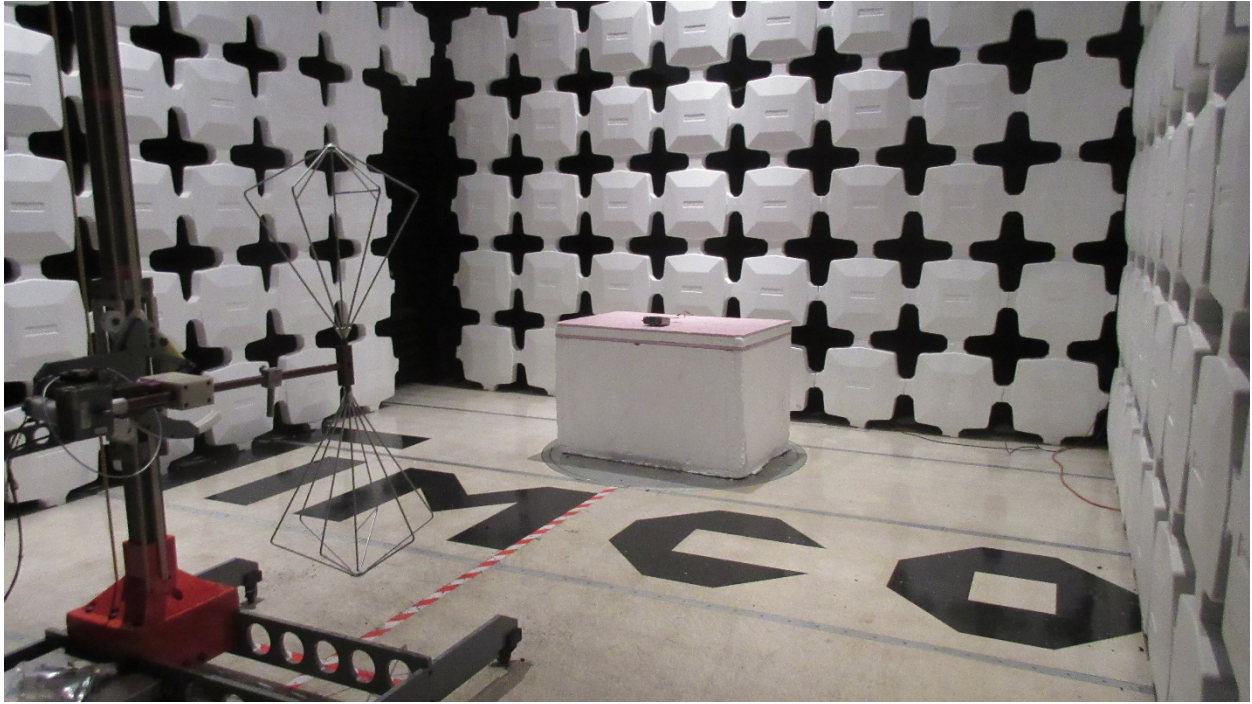

ANNEX B – Test Setup Photograph Exhibit

Wisycm SRL
Model: RPU500
FCC ID: POURPU500

Conducted Test Setup

Radiated Testing, Table Setup #1

Radiated Testing, Table Setup #2

Radiated Testing, Below 1 GHz #1

Radiated Testing, Below 1 GHz #2

Radiated Testing, Above 1 GHz #1

Radiated Testing, Above 1 GHz #2

Frequency Stability Testing #1

Frequency Stability Testing #2