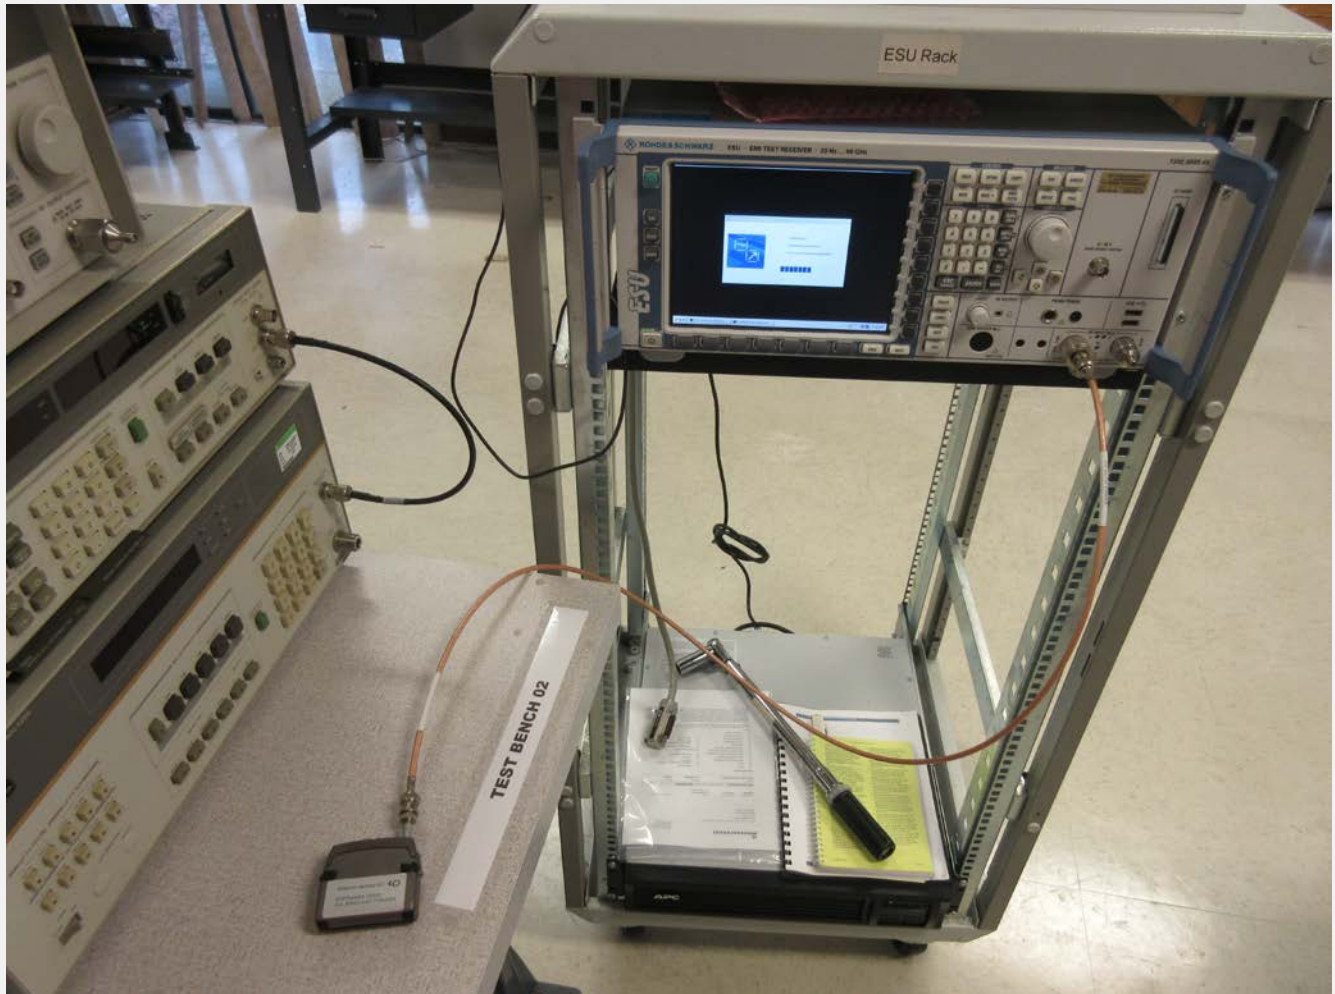

TEST SETUP PHOTOGRAPHS

Applicant: WISYCOM
FCC ID: POU MTP40SUSX

Power Output , Emission Mask

TEST SETUP PHOTOGRAPHS

FIELD STRENGTH OF SPURIOUS EMISSIONS

TEST SETUP PHOTOGRAPHS

Frequency Stability