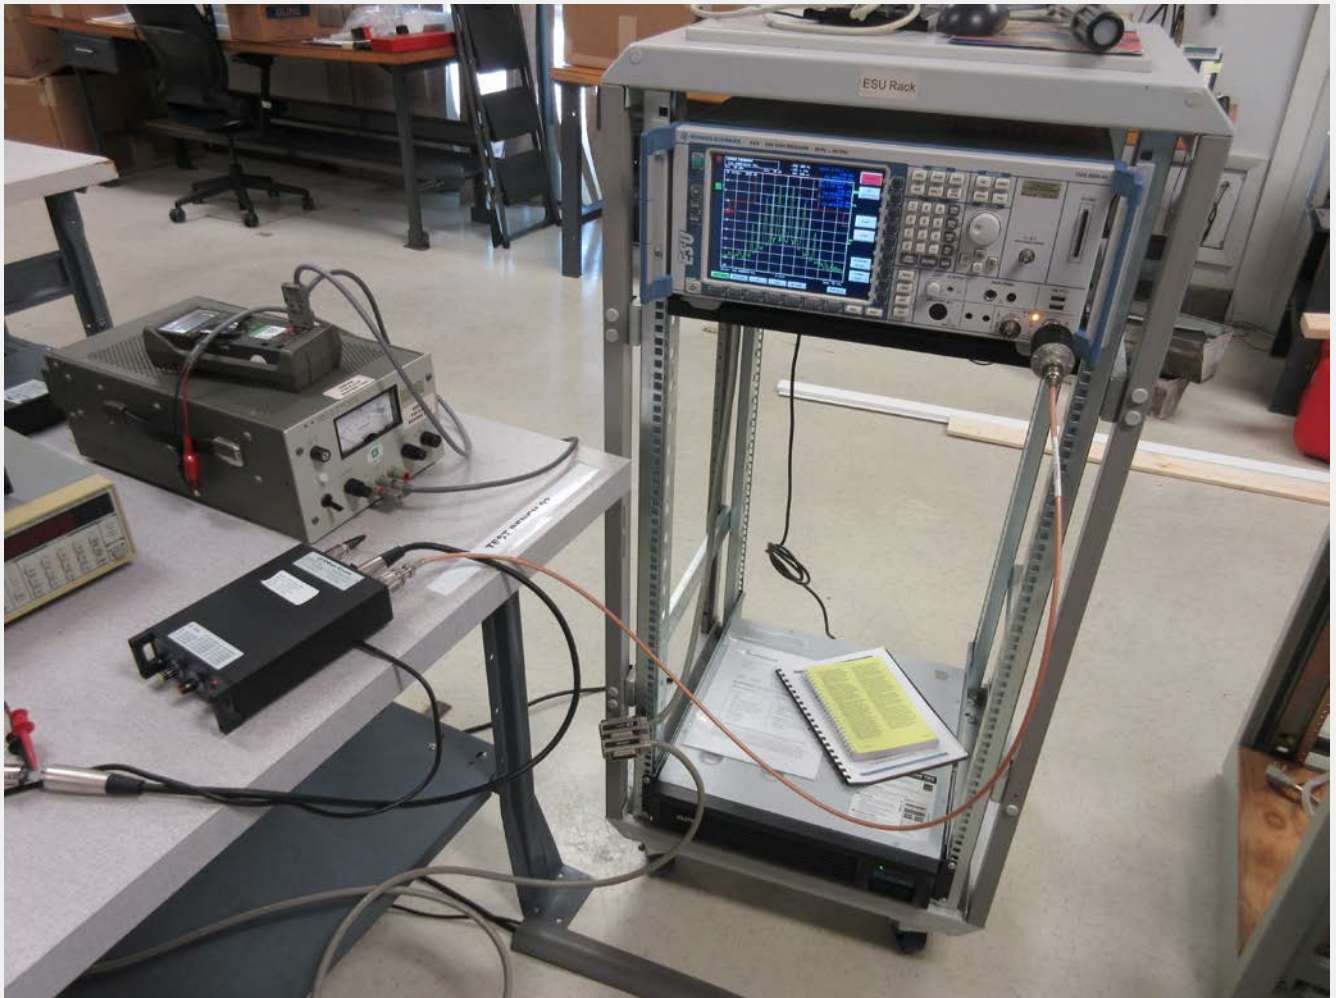

TEST SETUP PHOTOGRAPHS

Applicant: WISYCOM
FCC ID: POU CST38

RF Power Output, Occupied Bandwidth

Applicant: WISYCOM
FCC ID: POU CST38

TEST SETUP PHOTOGRAPHS

Field Strength of Spurious Emissions

TEST SETUP PHOTOGRAPHS