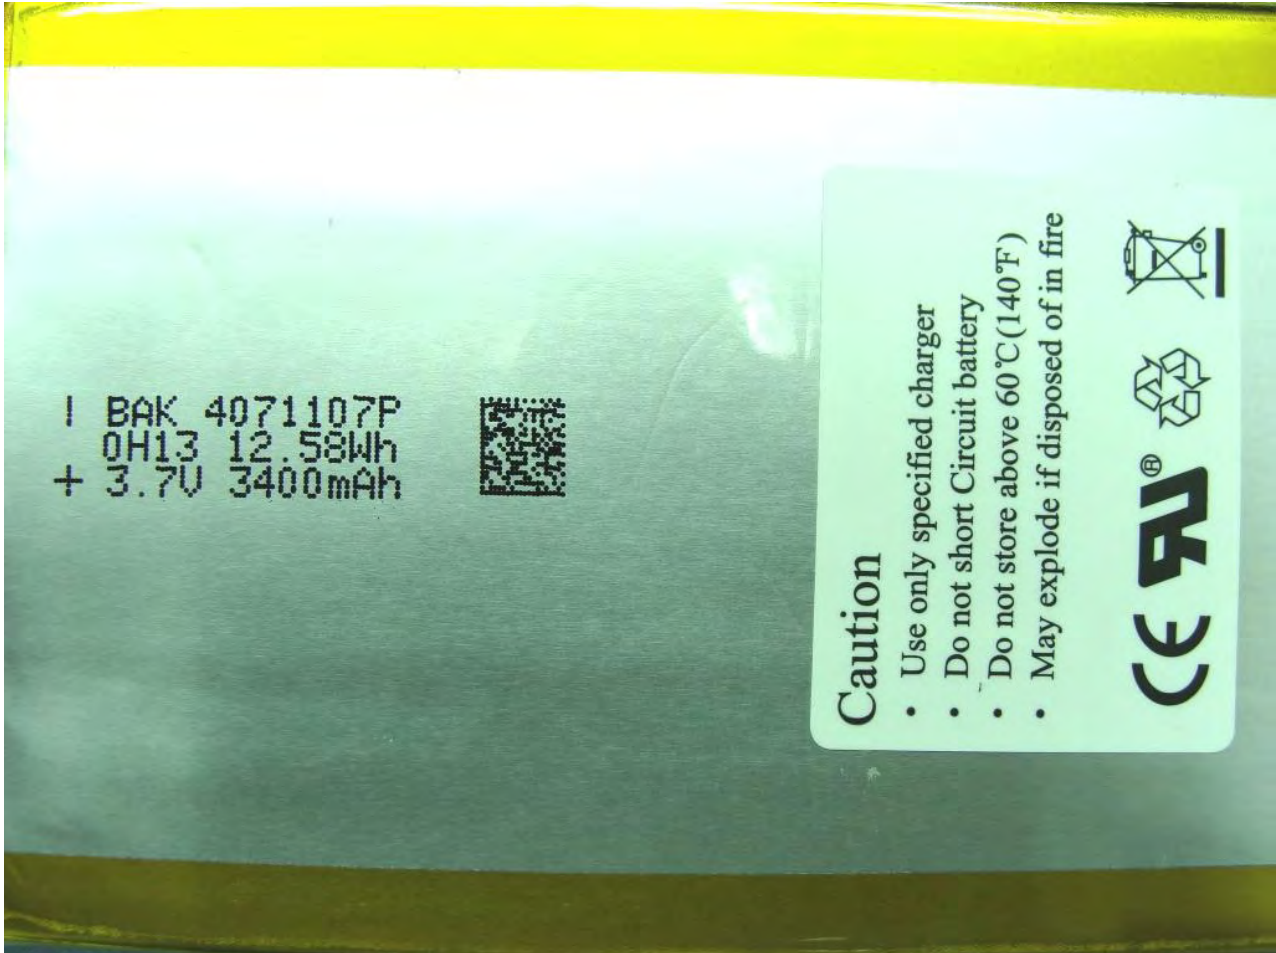

Brand Name: Pandigital / Model Name: PRD09TW-R90L200