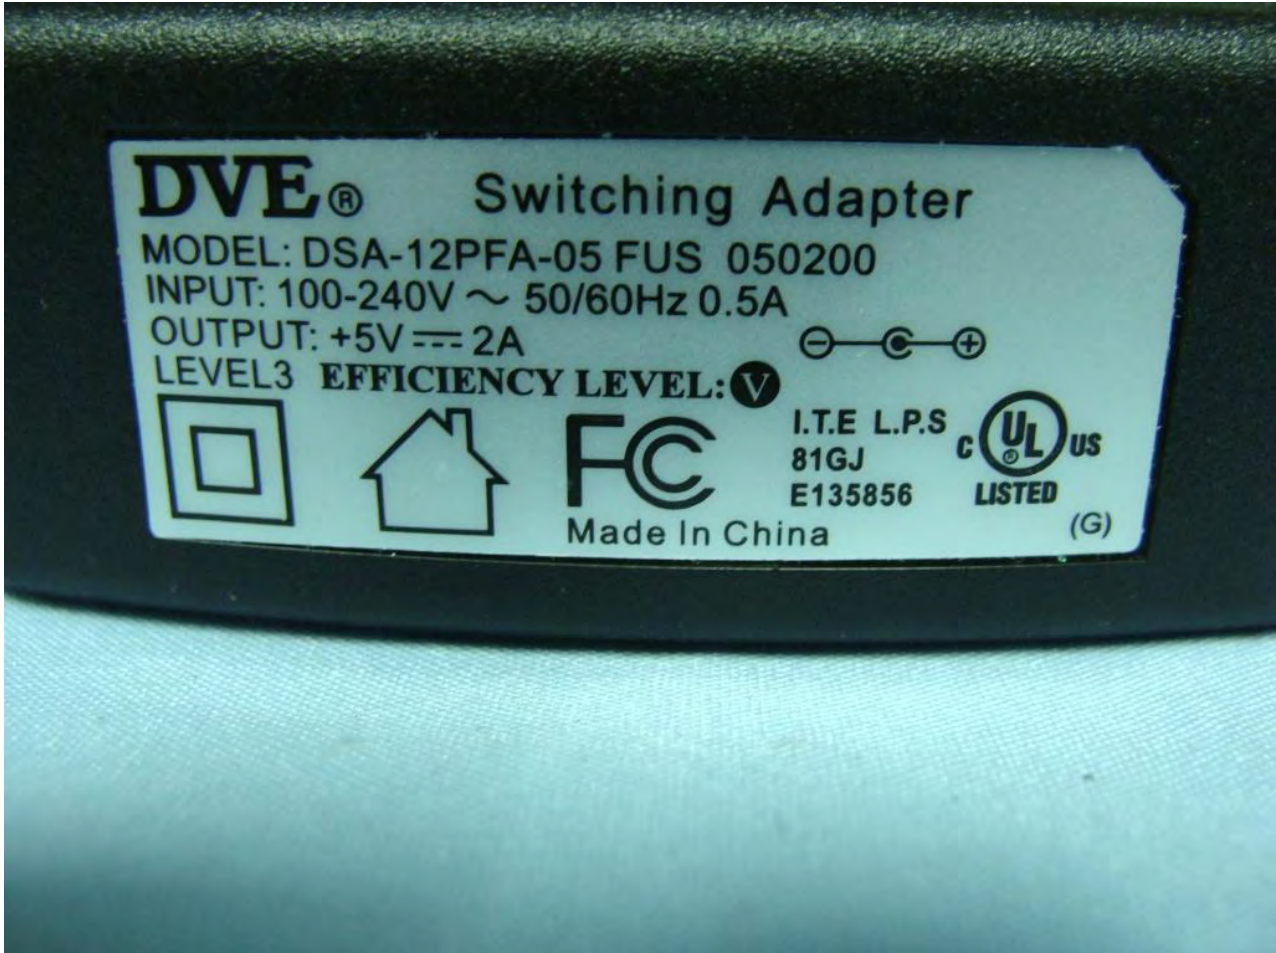

Brand Name: Pandigital / Model Name: PRD09TW-R90L200